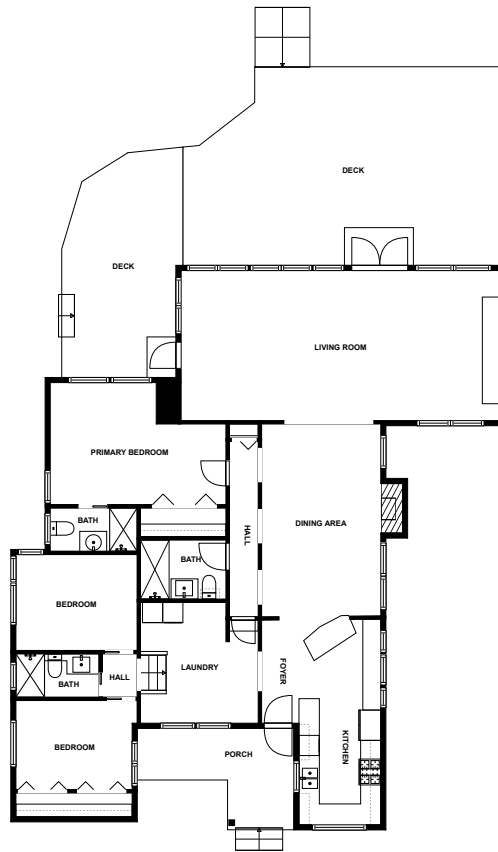

Home report

Bay Esplanade 859
Clearwater Beach

Highlights

1 Kitchen

1 Living room

3 Bedroom

3 Bath

20 Doors

Aqua Lifestyle, 1.3 mi

ALBA PIZZA & CAFE, 0.6 mi

Dunedin Heliport, 2.6 mi

Floor plan

SIZES AND DIMENSIONS ARE APPROXIMATE, ACTUAL MAY VARY.

Appendix 1: Data sheet

Outdoor - 3	Outdoor - Porch - 1	Outdoor - Deck - 2
Bedroom - 3	Bedroom - Master - 1	Utility - 1
Utility - Laundry - 1	Hall - 2	Bath - 3
LivingRoom - 1	Kitchen - 1	Entry - 1
Entry - Foyer - 1	Dining - 1	Dining - Open - 1