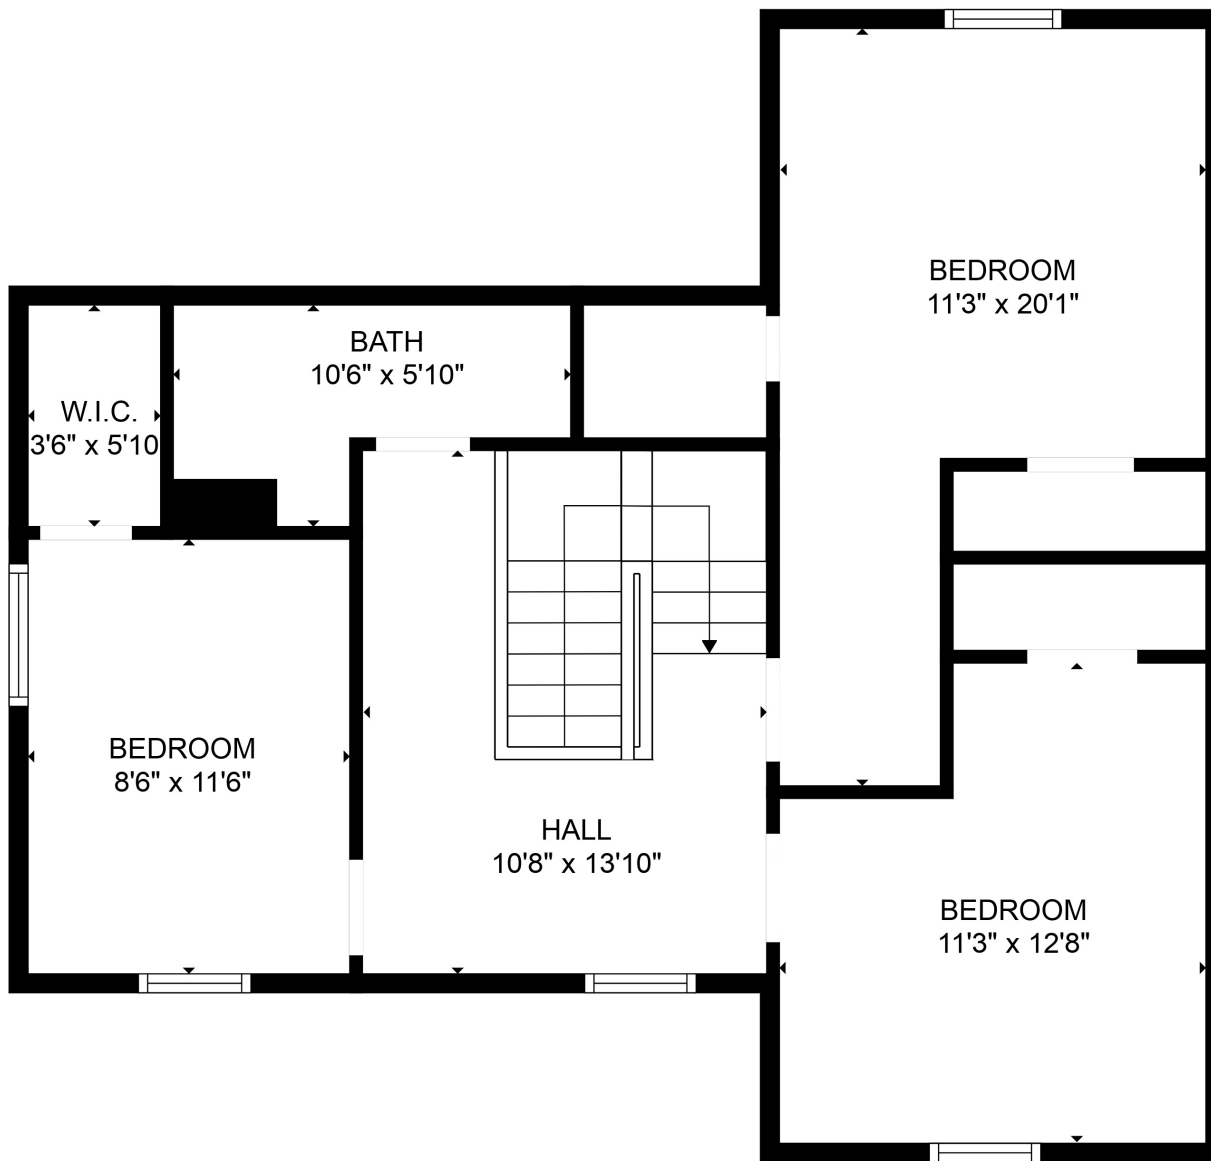

Total scanned area: 2691 sq. ft

Total scanned area: 2691 sq. ft

MEASUREMENTS ARE CALCULATED BY CUBICASA TECHNOLOGY. DEEMED HIGHLY RELIABLE BUT NOT GUARANTEED.

Total scanned area: 2691 sq. ft

MEASUREMENTS ARE CALCULATED BY CUBICASA TECHNOLOGY. DEEMED HIGHLY RELIABLE BUT NOT GUARANTEED.

Total scanned area: 2691 sq. ft

MEASUREMENTS ARE CALCULATED BY CUBICASA TECHNOLOGY. DEEMED HIGHLY RELIABLE BUT NOT GUARANTEED.