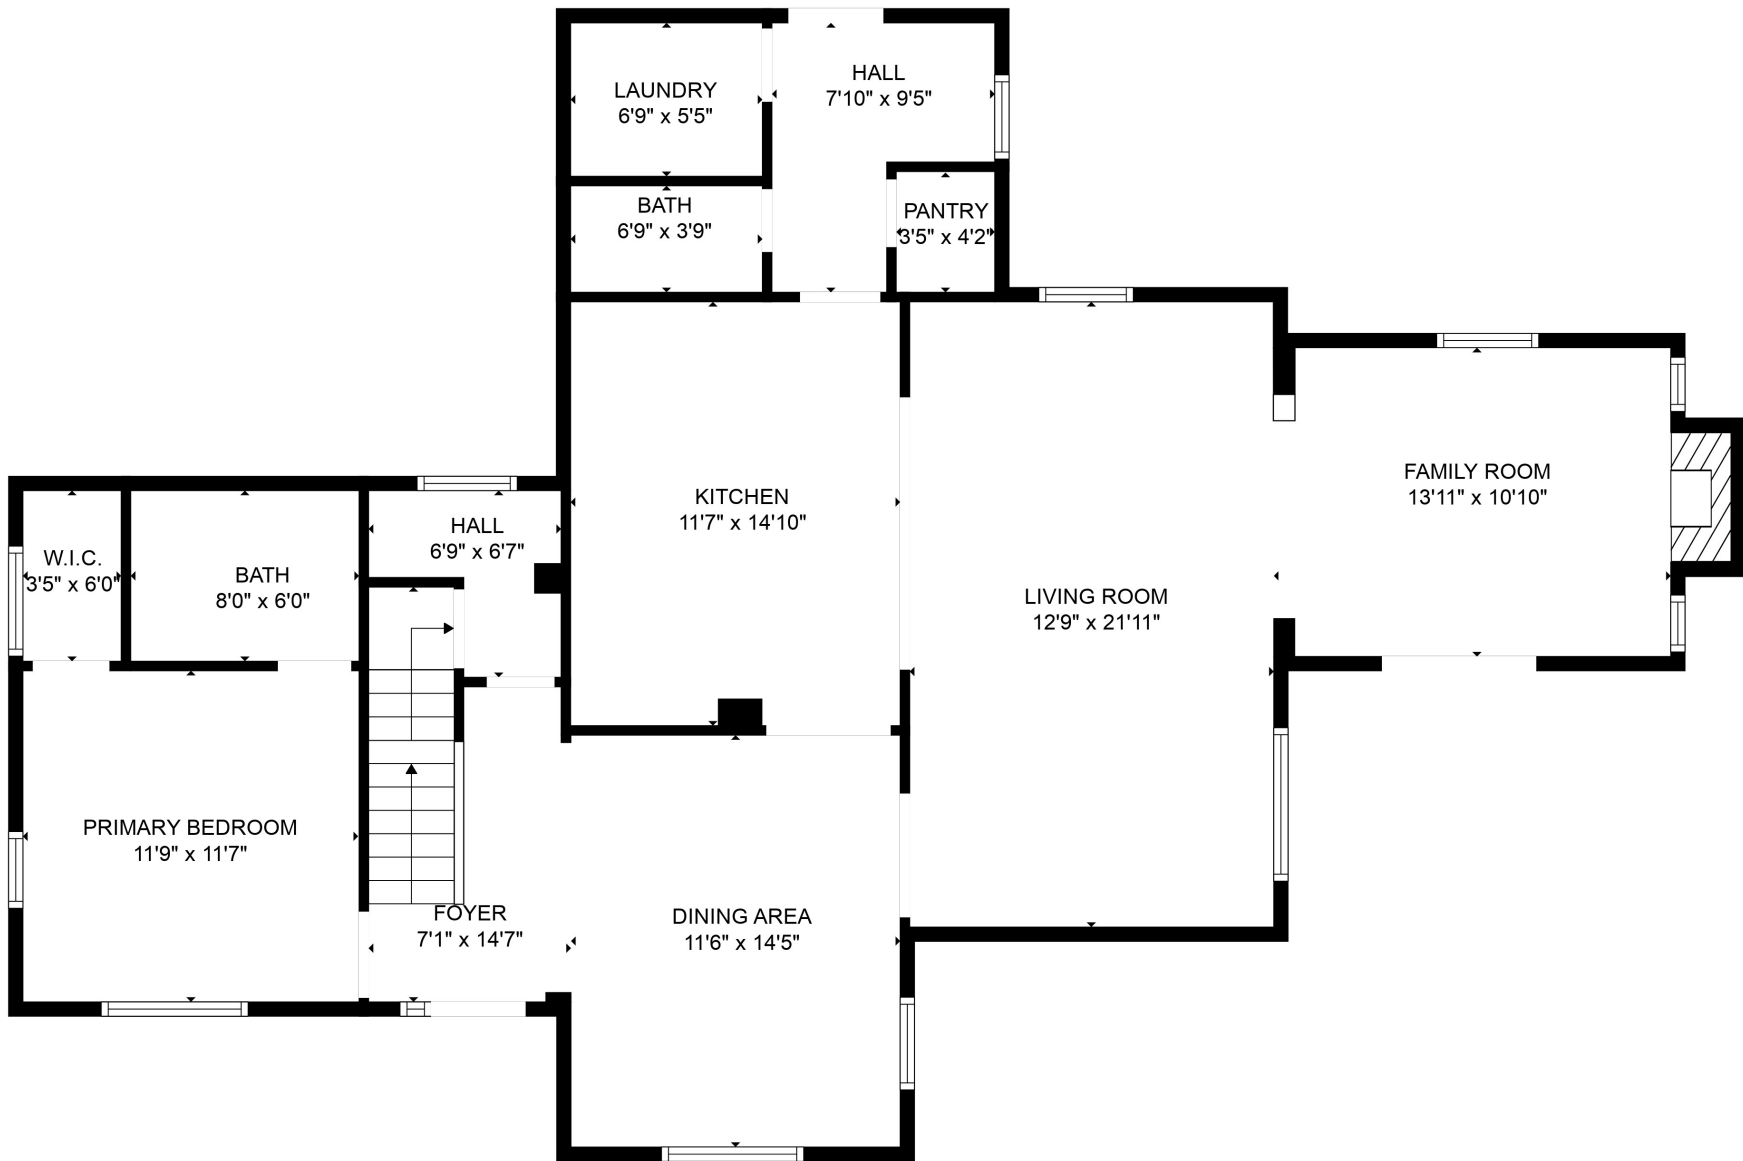

Total scanned area: 2691 sq. ft

Total scanned area: 2691 sq. ft

MEASUREMENTS ARE CALCULATED BY CUBICASA TECHNOLOGY. DEEMED HIGHLY RELIABLE BUT NOT GUARANTEED.

Total scanned area: 2691 sq. ft

MEASUREMENTS ARE CALCULATED BY CUBICASA TECHNOLOGY. DEEMED HIGHLY RELIABLE BUT NOT GUARANTEED.

Total scanned area: 2691 sq. ft

MEASUREMENTS ARE CALCULATED BY CUBICASA TECHNOLOGY. DEEMED HIGHLY RELIABLE BUT NOT GUARANTEED.