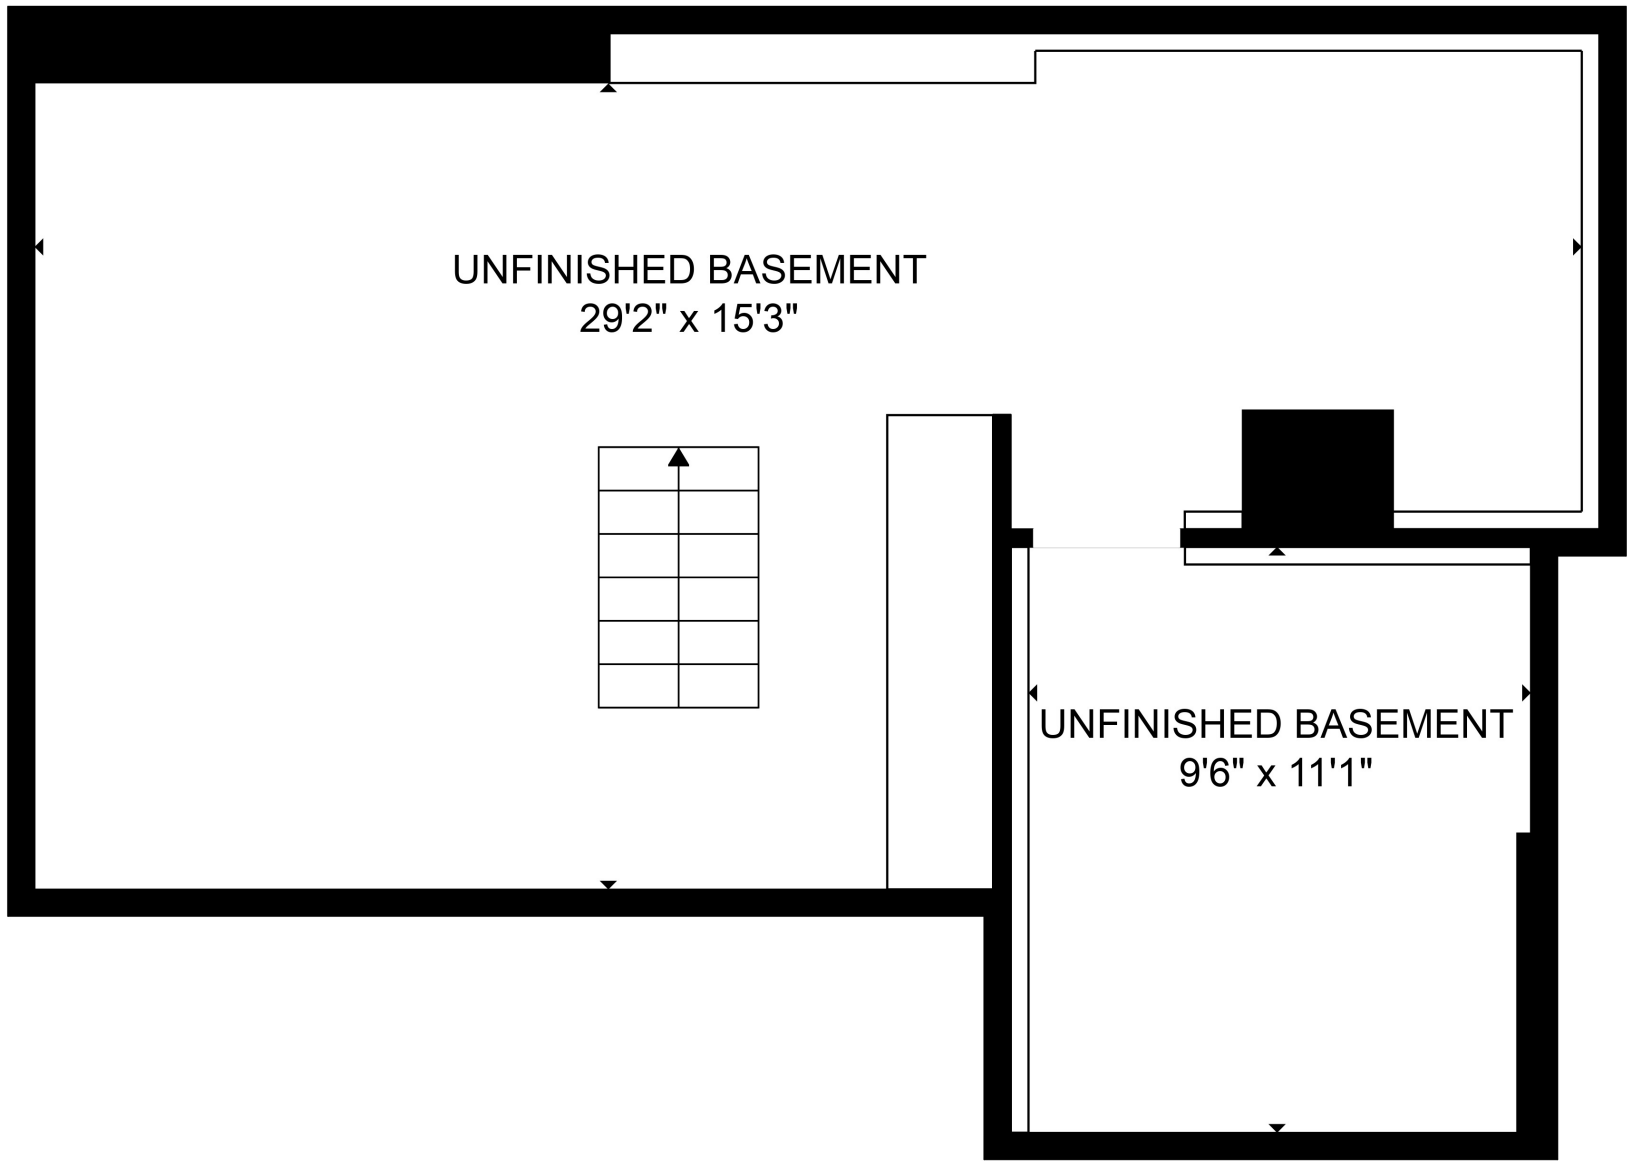

Total scanned area: 2691 sq. ft

Total scanned area: 2691 sq. ft

MEASUREMENTS ARE CALCULATED BY CUBICASA TECHNOLOGY. DEEMED HIGHLY RELIABLE BUT NOT GUARANTEED.

Total scanned area: 2691 sq. ft

MEASUREMENTS ARE CALCULATED BY CUBICASA TECHNOLOGY. DEEMED HIGHLY RELIABLE BUT NOT GUARANTEED.

Total scanned area: 2691 sq. ft

MEASUREMENTS ARE CALCULATED BY CUBICASA TECHNOLOGY. DEEMED HIGHLY RELIABLE BUT NOT GUARANTEED.