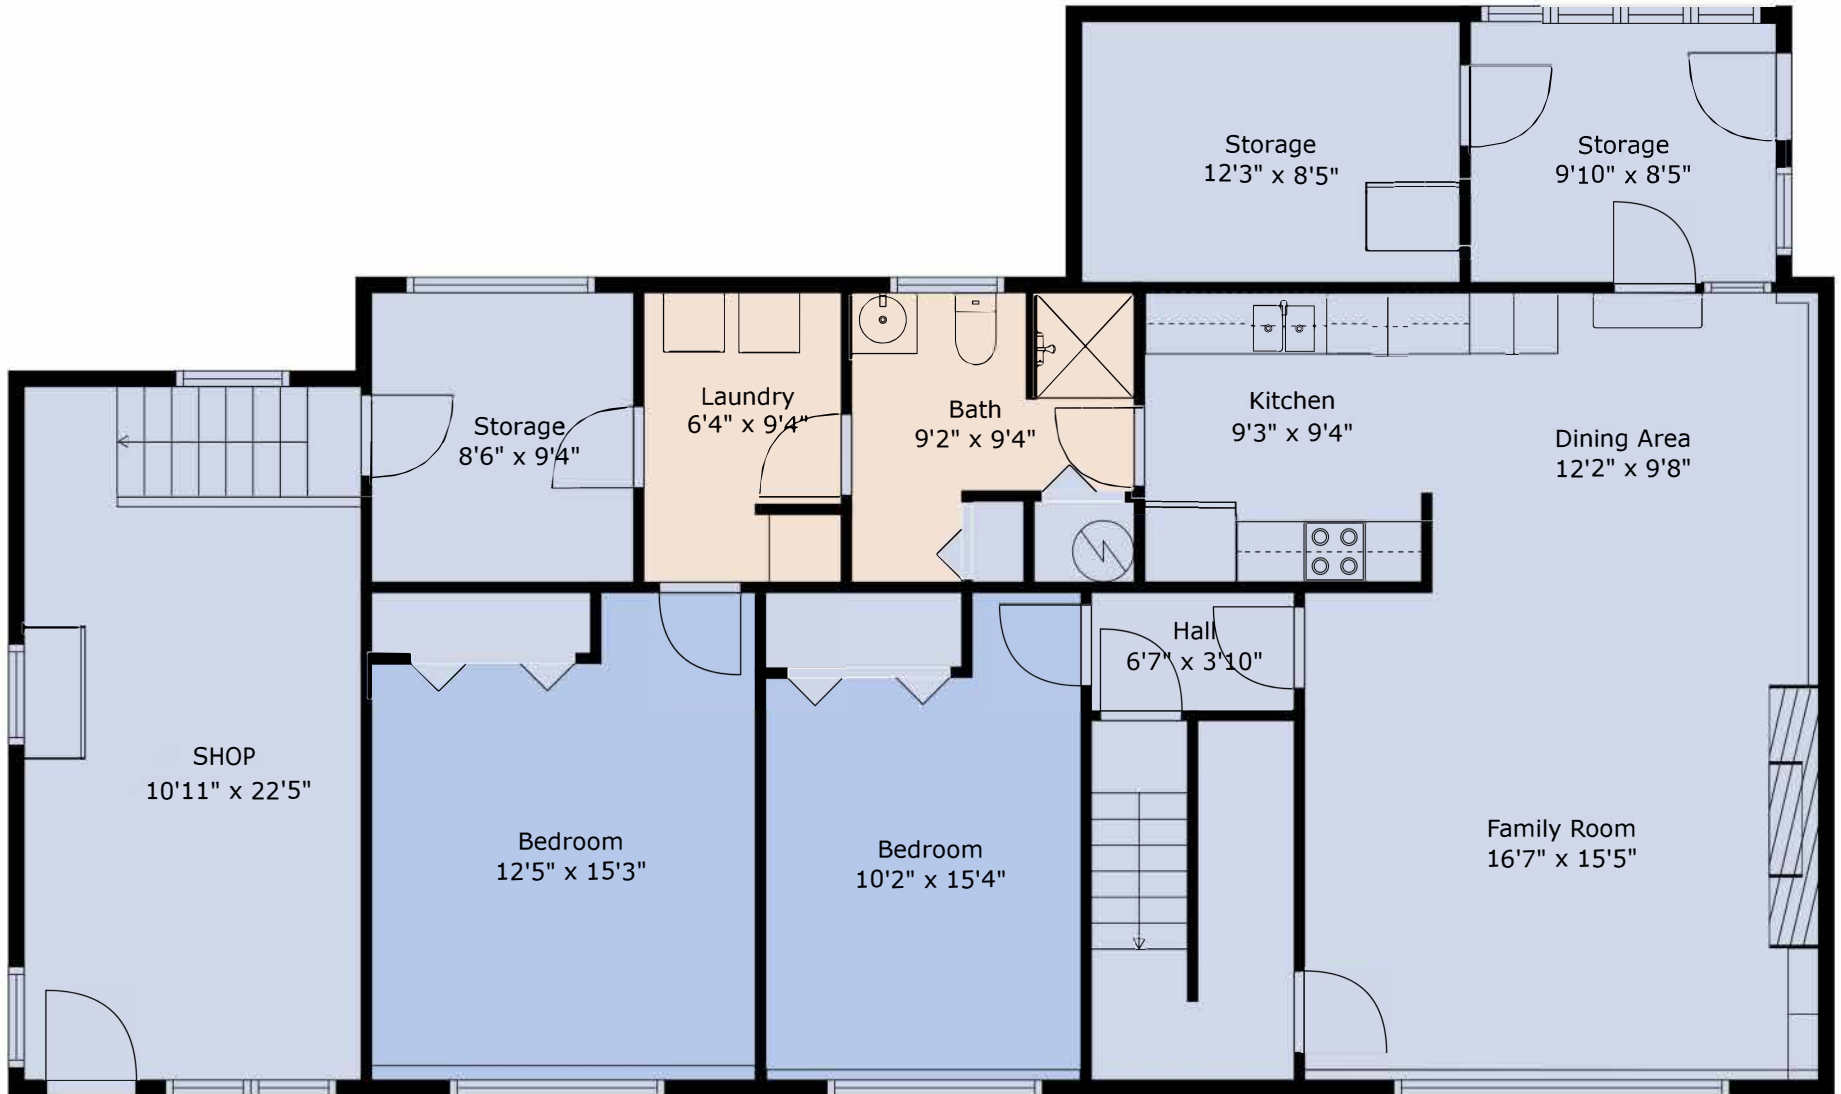

BELOW MAIN

MAIN FLOOR

### Estimated areas

BELOW MAIN: 1241 sq. ft  
 (513 sq. ft Shop + Storage not included)  
 MAIN FLOOR: 1335 sq. ft  
**TOTAL: 2576 sq. ft**

Sizes And Dimensions May Have a Slight Variation From Actual Sizes. E&O Insured.

**Estimated areas**

BELOW MAIN: 1241 sq. ft  
 (513 sq. ft Shop + Storage not included)  
 MAIN FLOOR: 1335 sq. ft  
**TOTAL: 2576 sq. ft**

Sizes And Dimensions May Have a Slight Variation From Actual Sizes. E&o Insured.