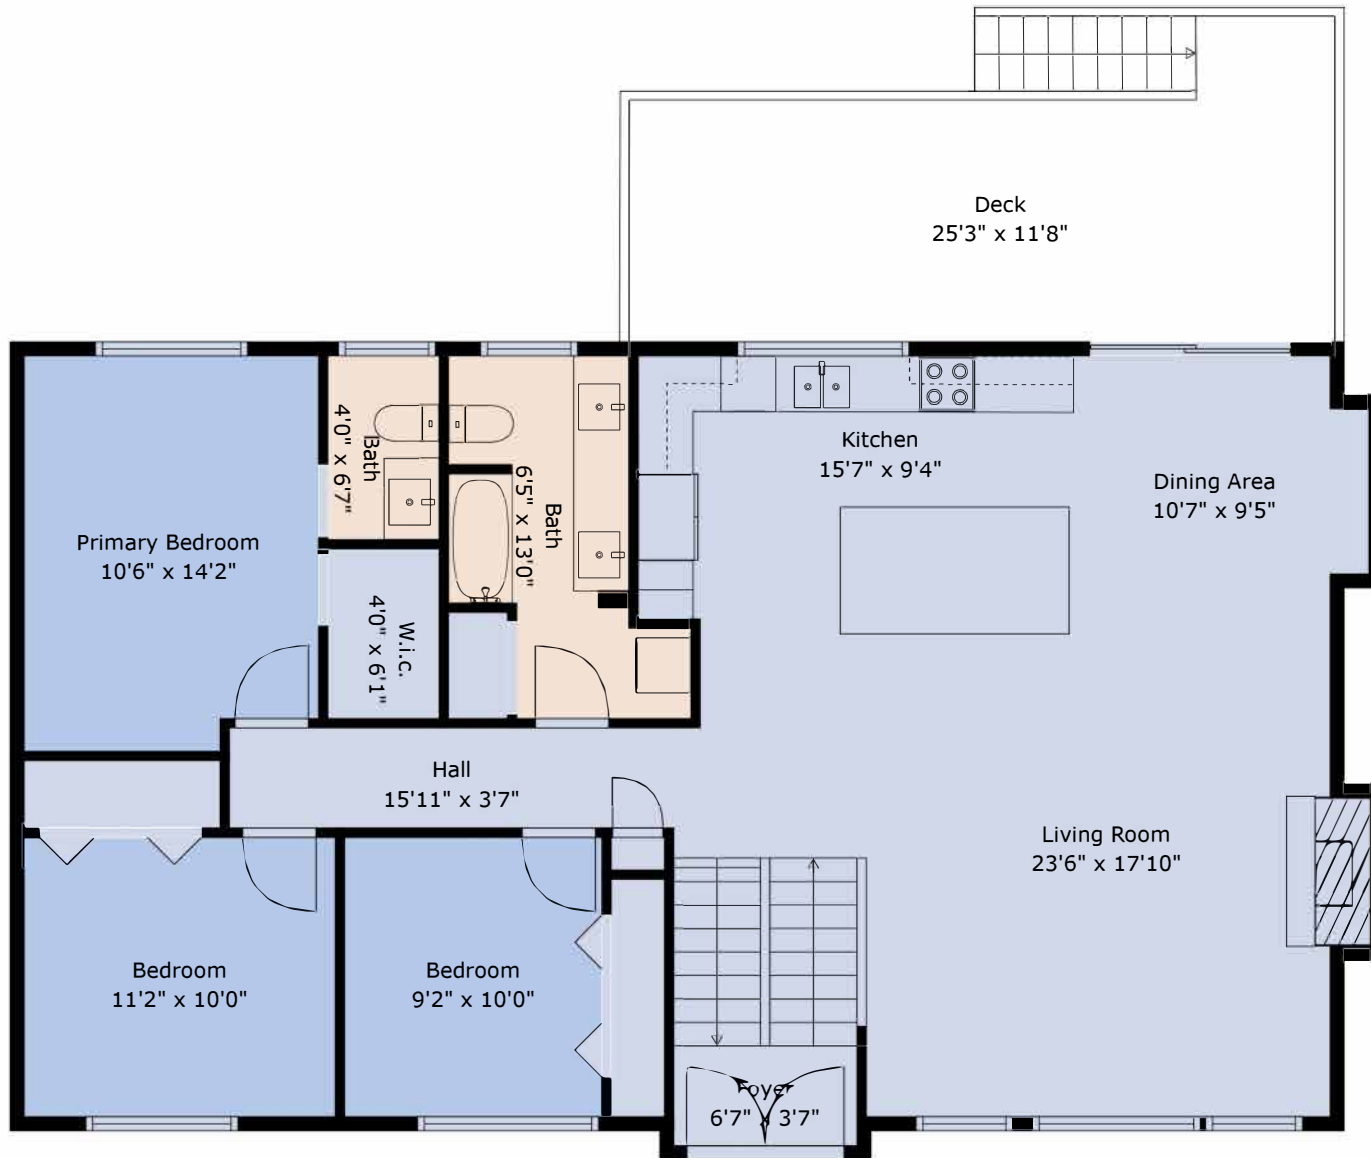

BELOW MAIN

MAIN FLOOR

### Estimated areas

BELOW MAIN: 1241 sq. ft  
 (513 sq. ft Shop + Storage not included)  
 MAIN FLOOR: 1335 sq. ft  
**TOTAL: 2576 sq. ft**

Sizes And Dimensions May Have a Slight Variation From Actual Sizes. E&O Insured.

**Estimated areas**

BELOW MAIN: 1241 sq. ft  
 (513 sq. ft Shop + Storage not included)  
 MAIN FLOOR: 1335 sq. ft  
**TOTAL: 2576 sq. ft**

Sizes And Dimensions May Have a Slight Variation From Actual Sizes. E&o Insured.