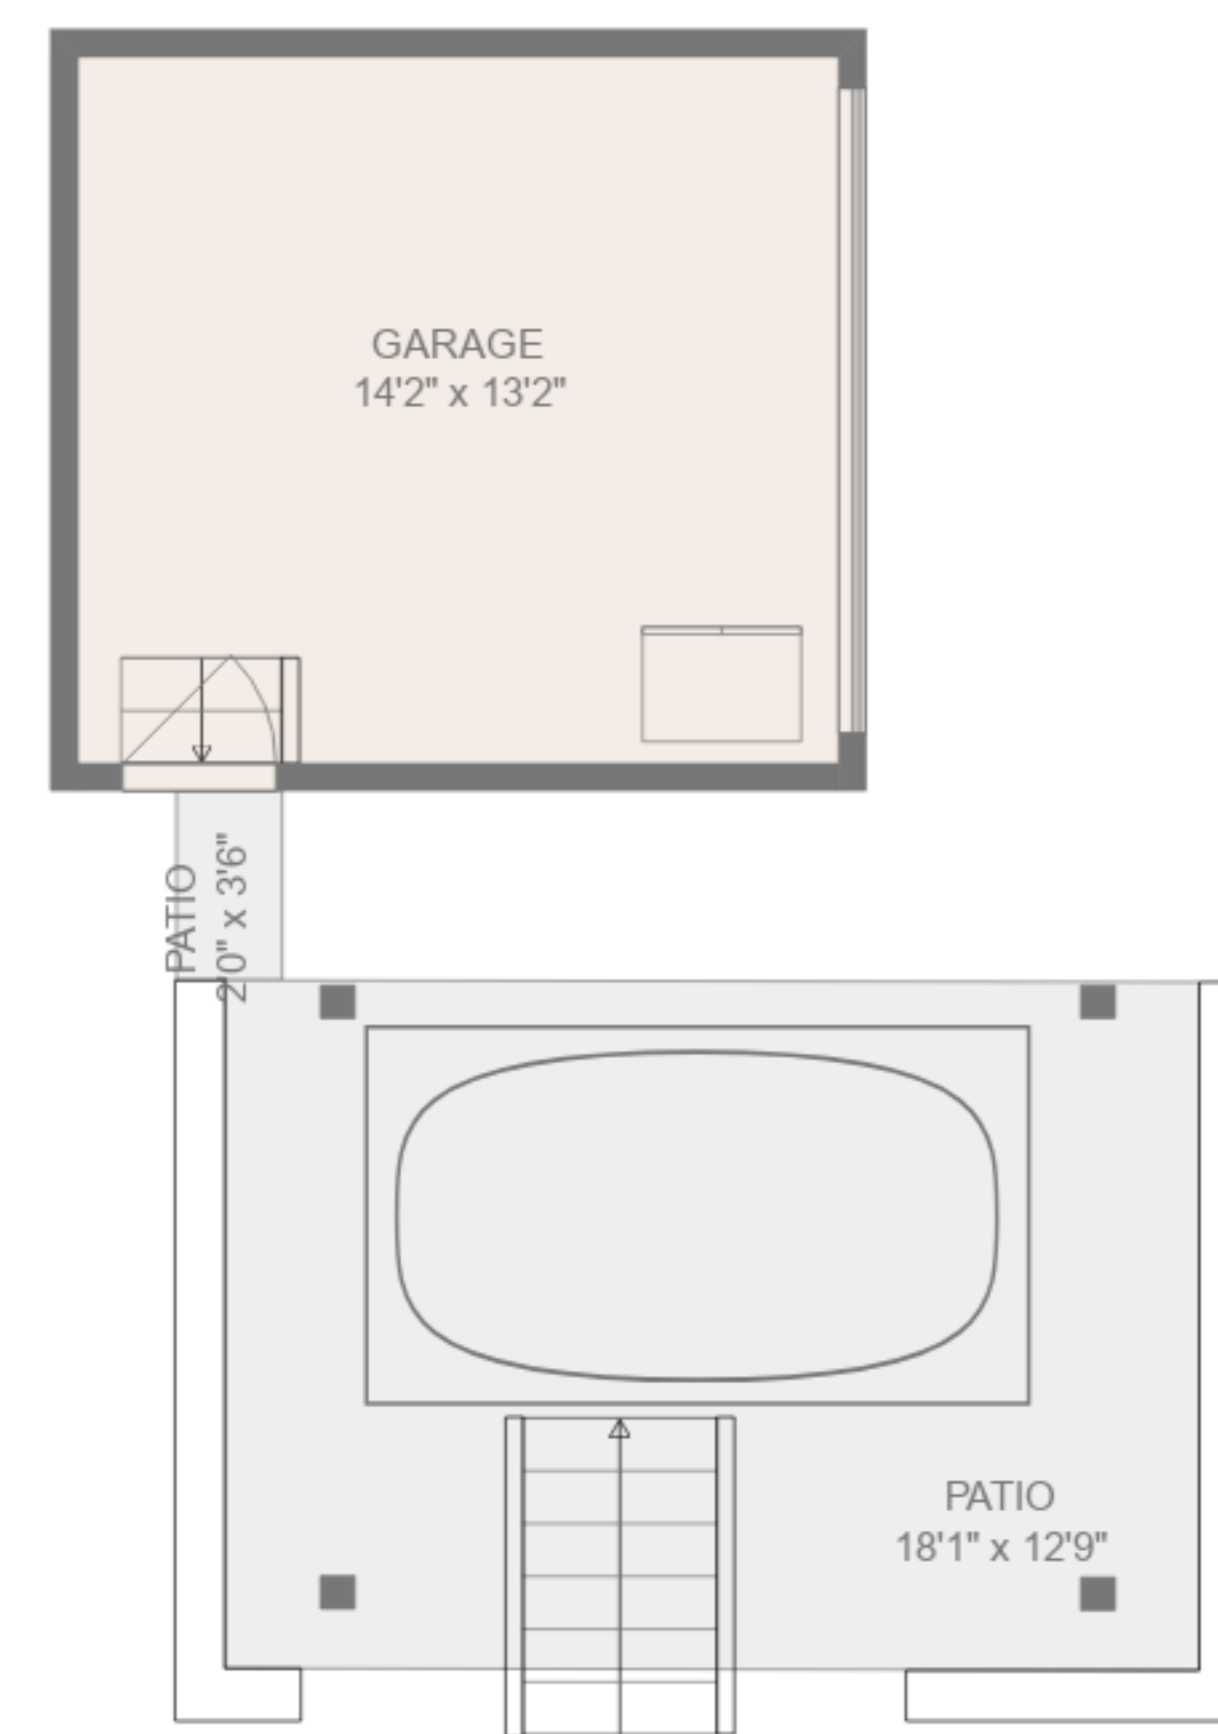

**TOTAL: 2297 sq. ft**

FLOOR 1: 2297 sq. ft

EXCLUDED AREAS: PORCH: 37 sq. ft, PATIO: 515 sq. ft, GARAGE: 186 sq. ft

FLOOR PLAN CREATED BY CUBICASA APP. MEASUREMENTS DEEMED HIGHLY RELIABLE BUT NOT GUARANTEED.