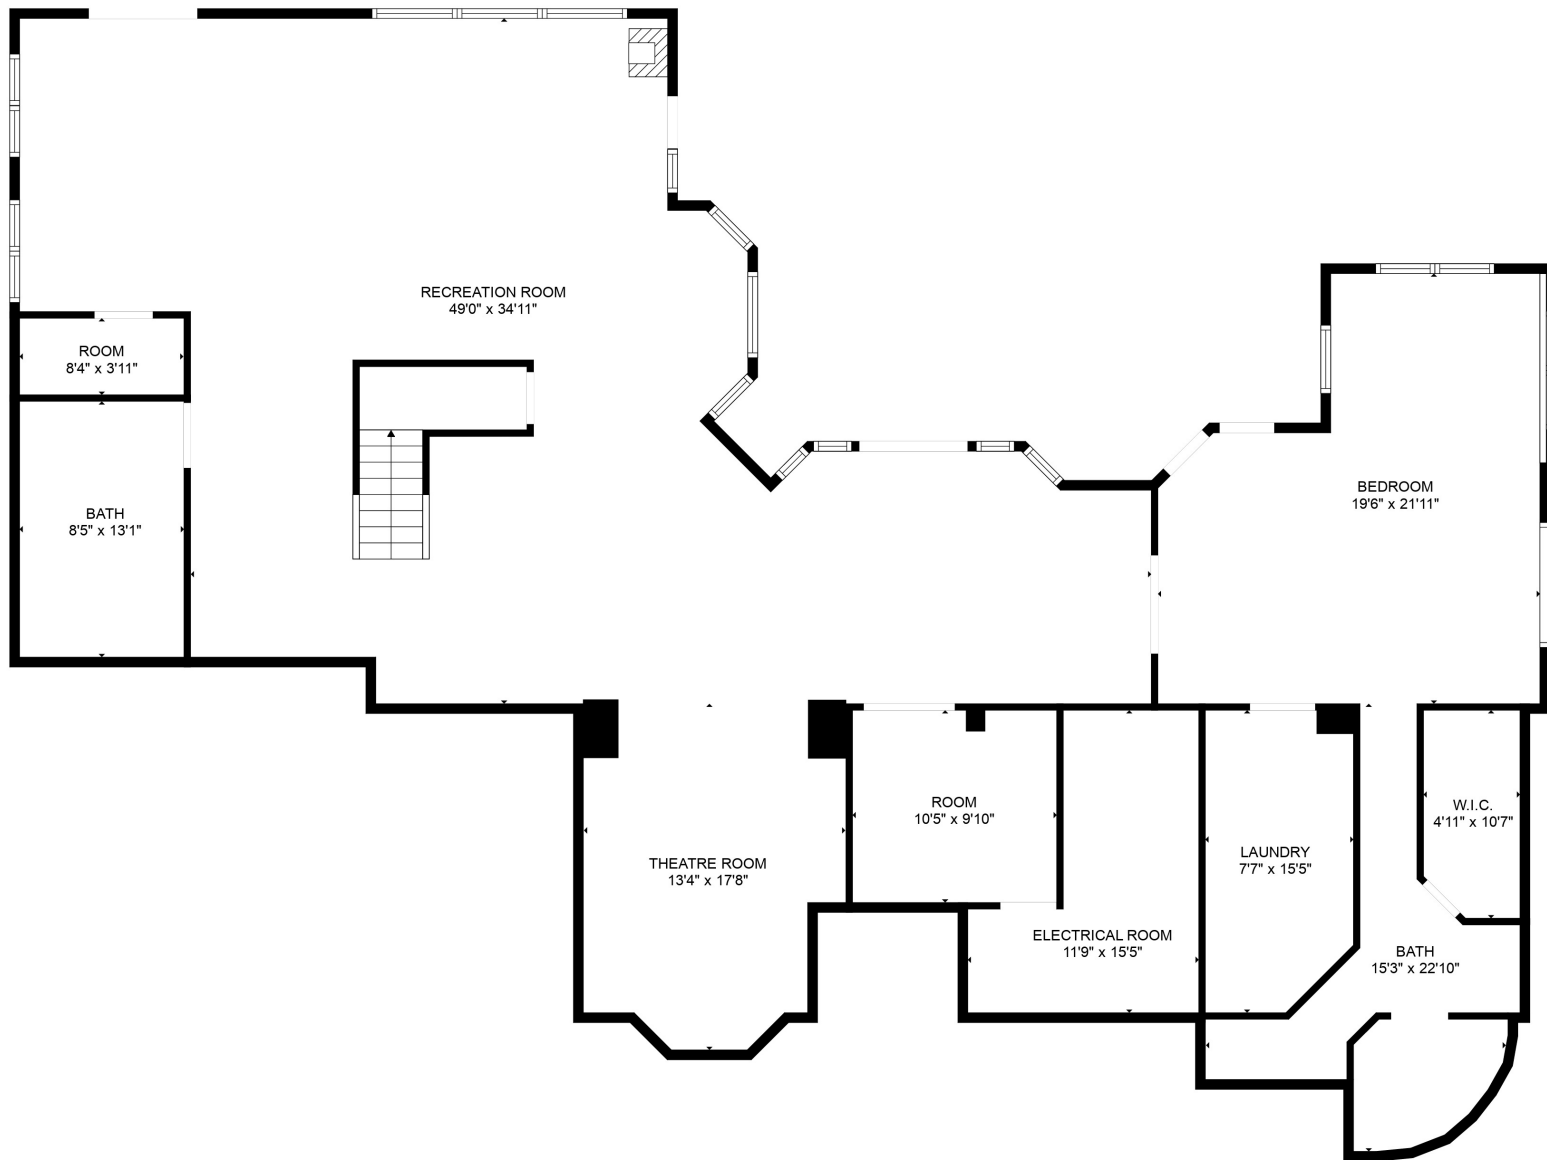

FLOOR 2

FLOOR 3

FLOOR 1

Total scanned area: 7547 sq. ft

SIZES AND DIMENSIONS ARE APPROXIMATE, ACTUAL MAY VARY.

Total scanned area: 7547 sq. ft

SIZES AND DIMENSIONS ARE APPROXIMATE, ACTUAL MAY VARY.

Total scanned area: 7547 sq. ft

SIZES AND DIMENSIONS ARE APPROXIMATE, ACTUAL MAY VARY.

Total scanned area: 7547 sq. ft

SIZES AND DIMENSIONS ARE APPROXIMATE, ACTUAL MAY VARY.