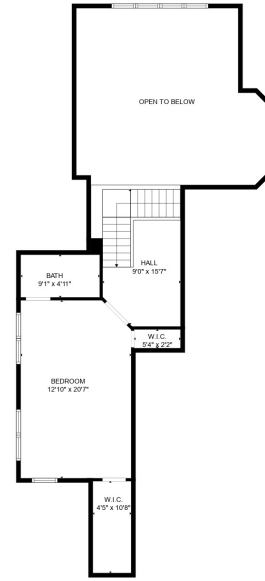

FLOOR 2

FLOOR 3

FLOOR 1

Total scanned area: 7547 sq. ft

SIZES AND DIMENSIONS ARE APPROXIMATE, ACTUAL MAY VARY.

Total scanned area: 7547 sq. ft

SIZES AND DIMENSIONS ARE APPROXIMATE, ACTUAL MAY VARY.

Total scanned area: 7547 sq. ft

SIZES AND DIMENSIONS ARE APPROXIMATE, ACTUAL MAY VARY.

Total scanned area: 7547 sq. ft

SIZES AND DIMENSIONS ARE APPROXIMATE, ACTUAL MAY VARY.