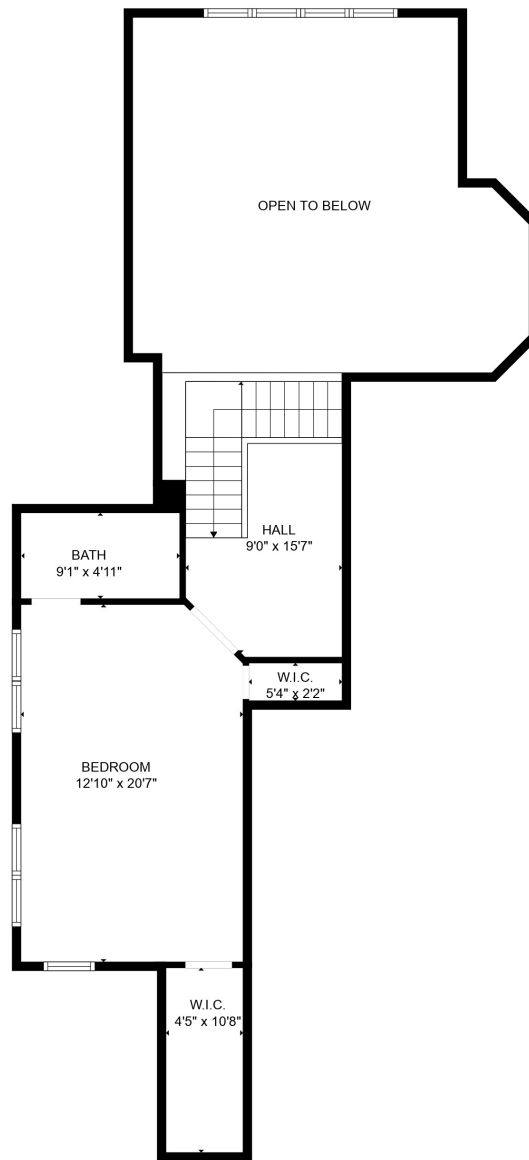

FLOOR 2

FLOOR 3

FLOOR 1

Total scanned area: 7547 sq. ft

SIZES AND DIMENSIONS ARE APPROXIMATE, ACTUAL MAY VARY.

Total scanned area: 7547 sq. ft

SIZES AND DIMENSIONS ARE APPROXIMATE, ACTUAL MAY VARY.

Total scanned area: 7547 sq. ft

SIZES AND DIMENSIONS ARE APPROXIMATE, ACTUAL MAY VARY.

Total scanned area: 7547 sq. ft

SIZES AND DIMENSIONS ARE APPROXIMATE, ACTUAL MAY VARY.