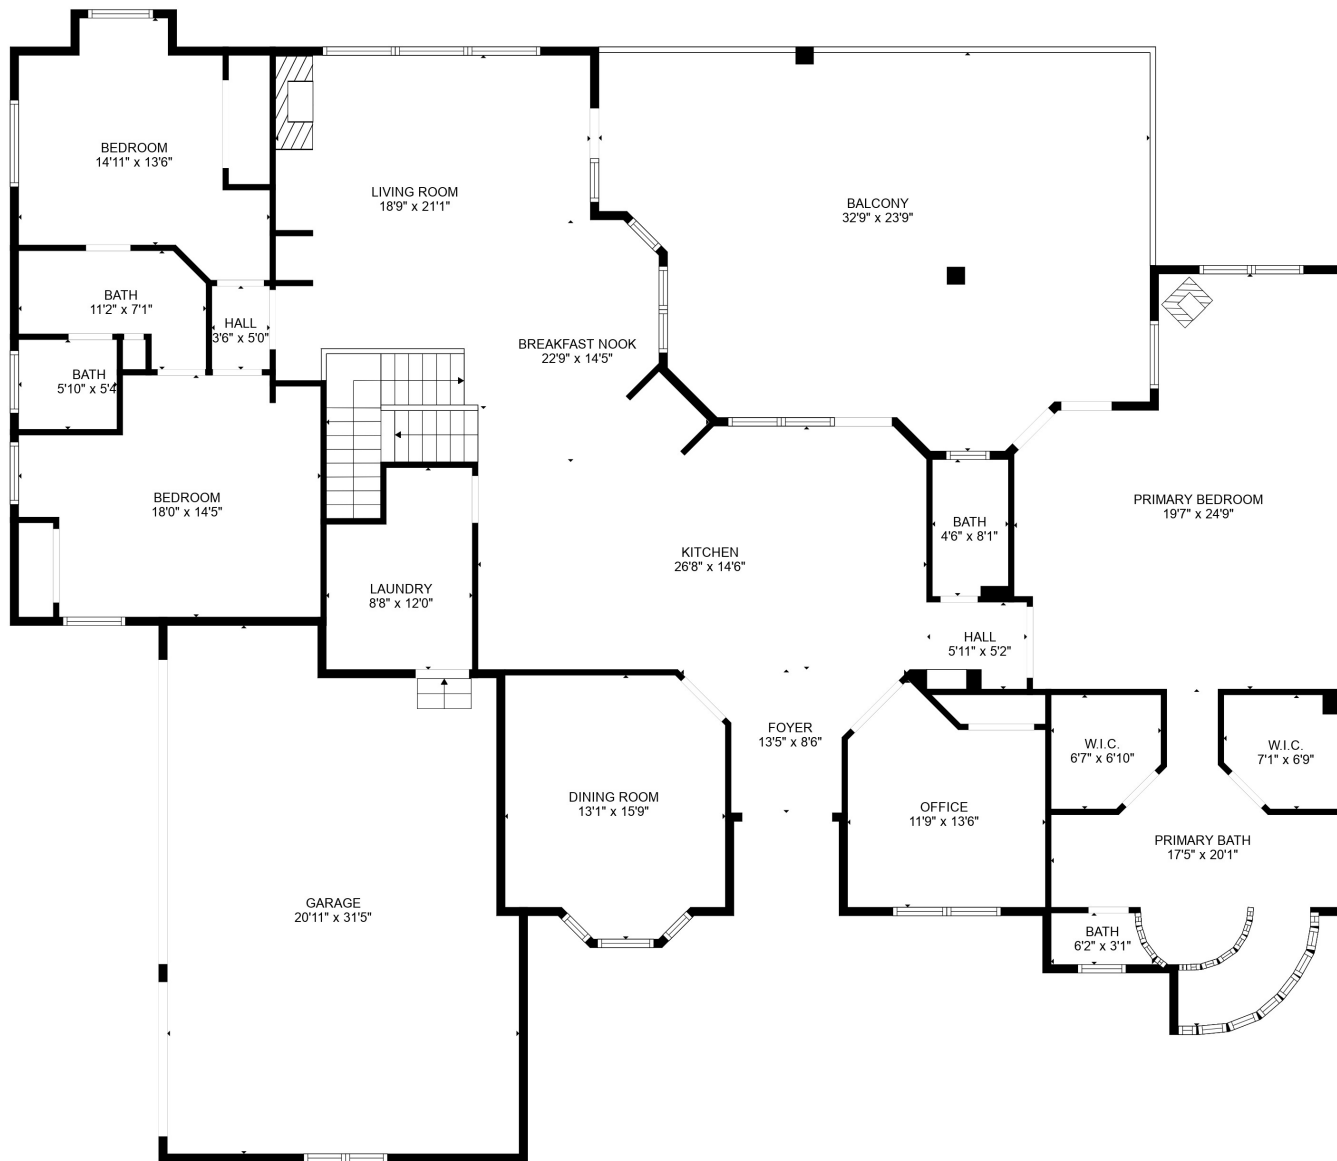

FLOOR 2

FLOOR 3

FLOOR 1

Total scanned area: 7547 sq. ft

SIZES AND DIMENSIONS ARE APPROXIMATE, ACTUAL MAY VARY.

Total scanned area: 7547 sq. ft

SIZES AND DIMENSIONS ARE APPROXIMATE, ACTUAL MAY VARY.

Total scanned area: 7547 sq. ft

SIZES AND DIMENSIONS ARE APPROXIMATE, ACTUAL MAY VARY.

Total scanned area: 7547 sq. ft

SIZES AND DIMENSIONS ARE APPROXIMATE, ACTUAL MAY VARY.