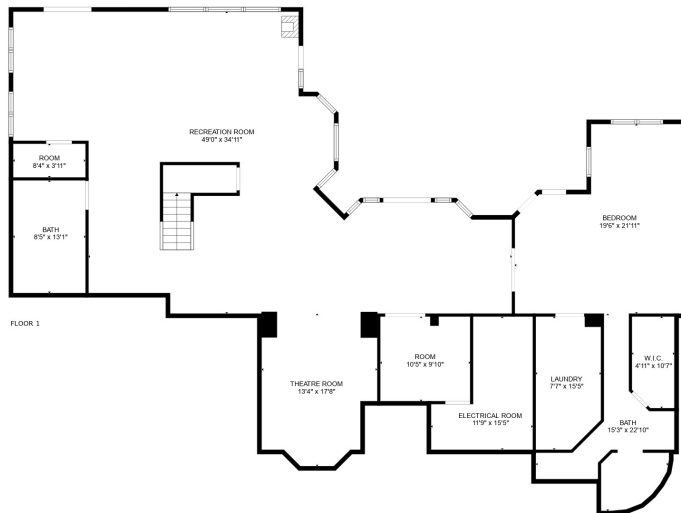

FLOOR 2

FLOOR 3

FLOOR 1

Total scanned area: 7547 sq. ft

SIZES AND DIMENSIONS ARE APPROXIMATE, ACTUAL MAY VARY.

Total scanned area: 7547 sq. ft

SIZES AND DIMENSIONS ARE APPROXIMATE, ACTUAL MAY VARY.

Total scanned area: 7547 sq. ft

SIZES AND DIMENSIONS ARE APPROXIMATE, ACTUAL MAY VARY.

Total scanned area: 7547 sq. ft

SIZES AND DIMENSIONS ARE APPROXIMATE, ACTUAL MAY VARY.