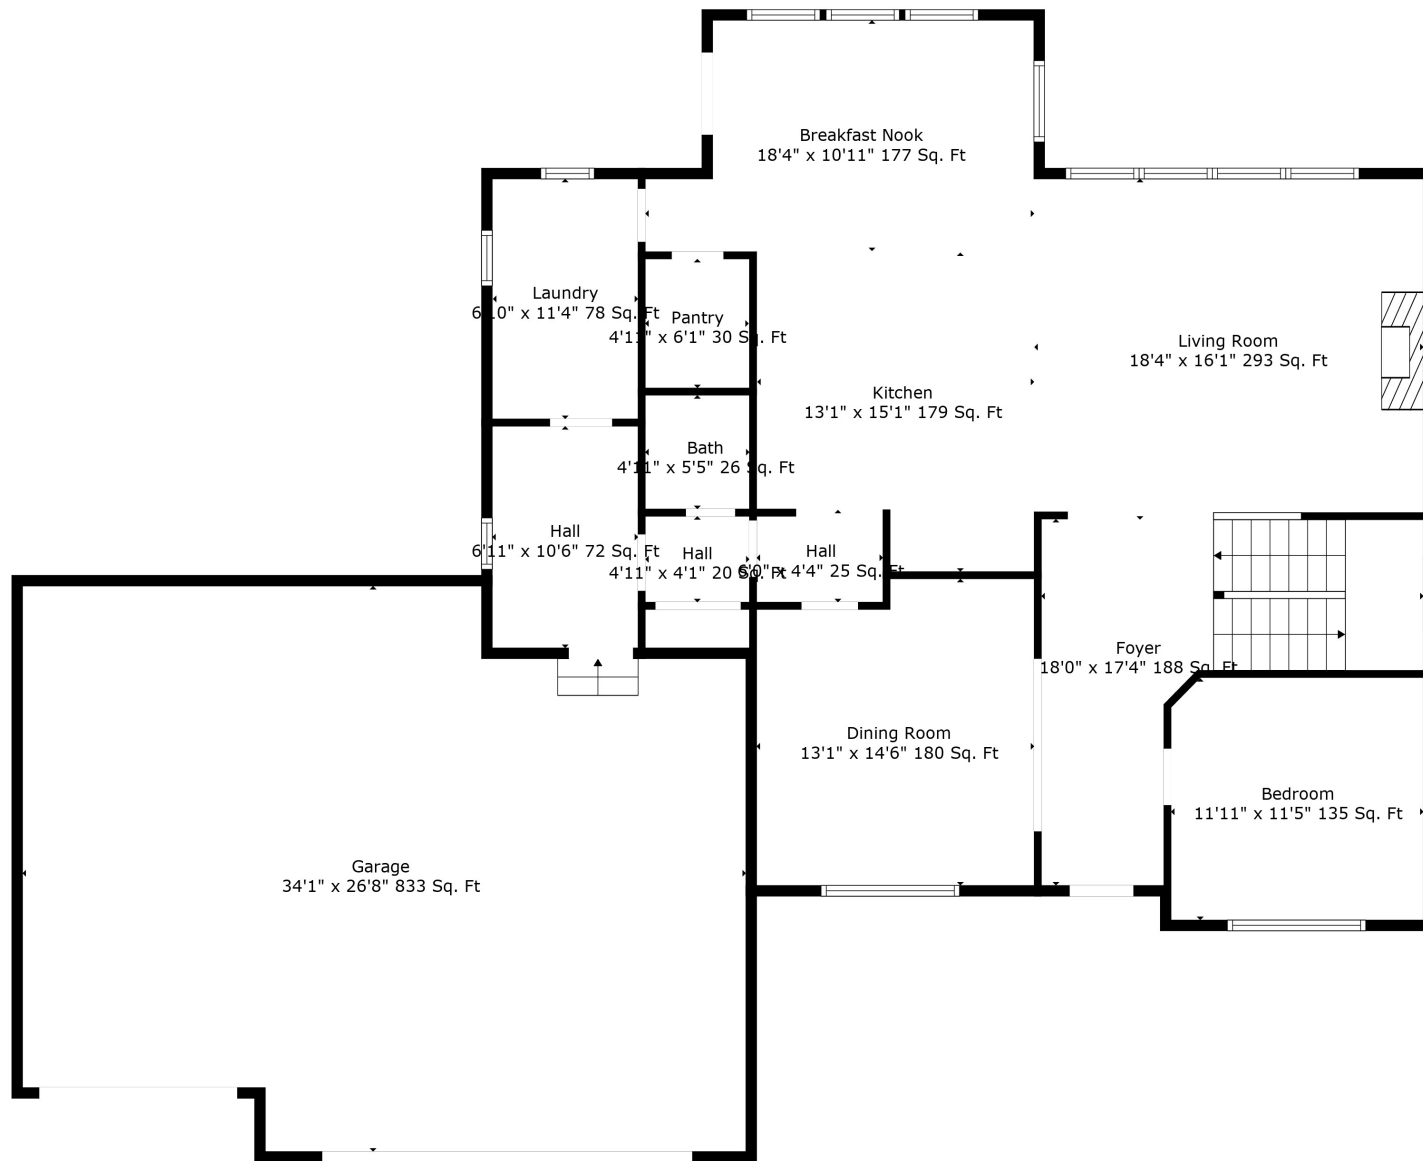

Floor 3

Floor 1

Floor 2

Total scanned area: 5601 sq. ft

Measurements Are Calculated By Cubicasa Technology. Deemed Highly Reliable But Not Guaranteed.

Total scanned area: 5601 sq. ft

Total scanned area: 5601 sq. ft

Measurements Are Calculated By Cubicasa Technology. Deemed Highly Reliable But Not Guaranteed.

Total scanned area: 5601 sq. ft

Measurements Are Calculated By Cubicasa Technology. Deemed Highly Reliable But Not Guaranteed.