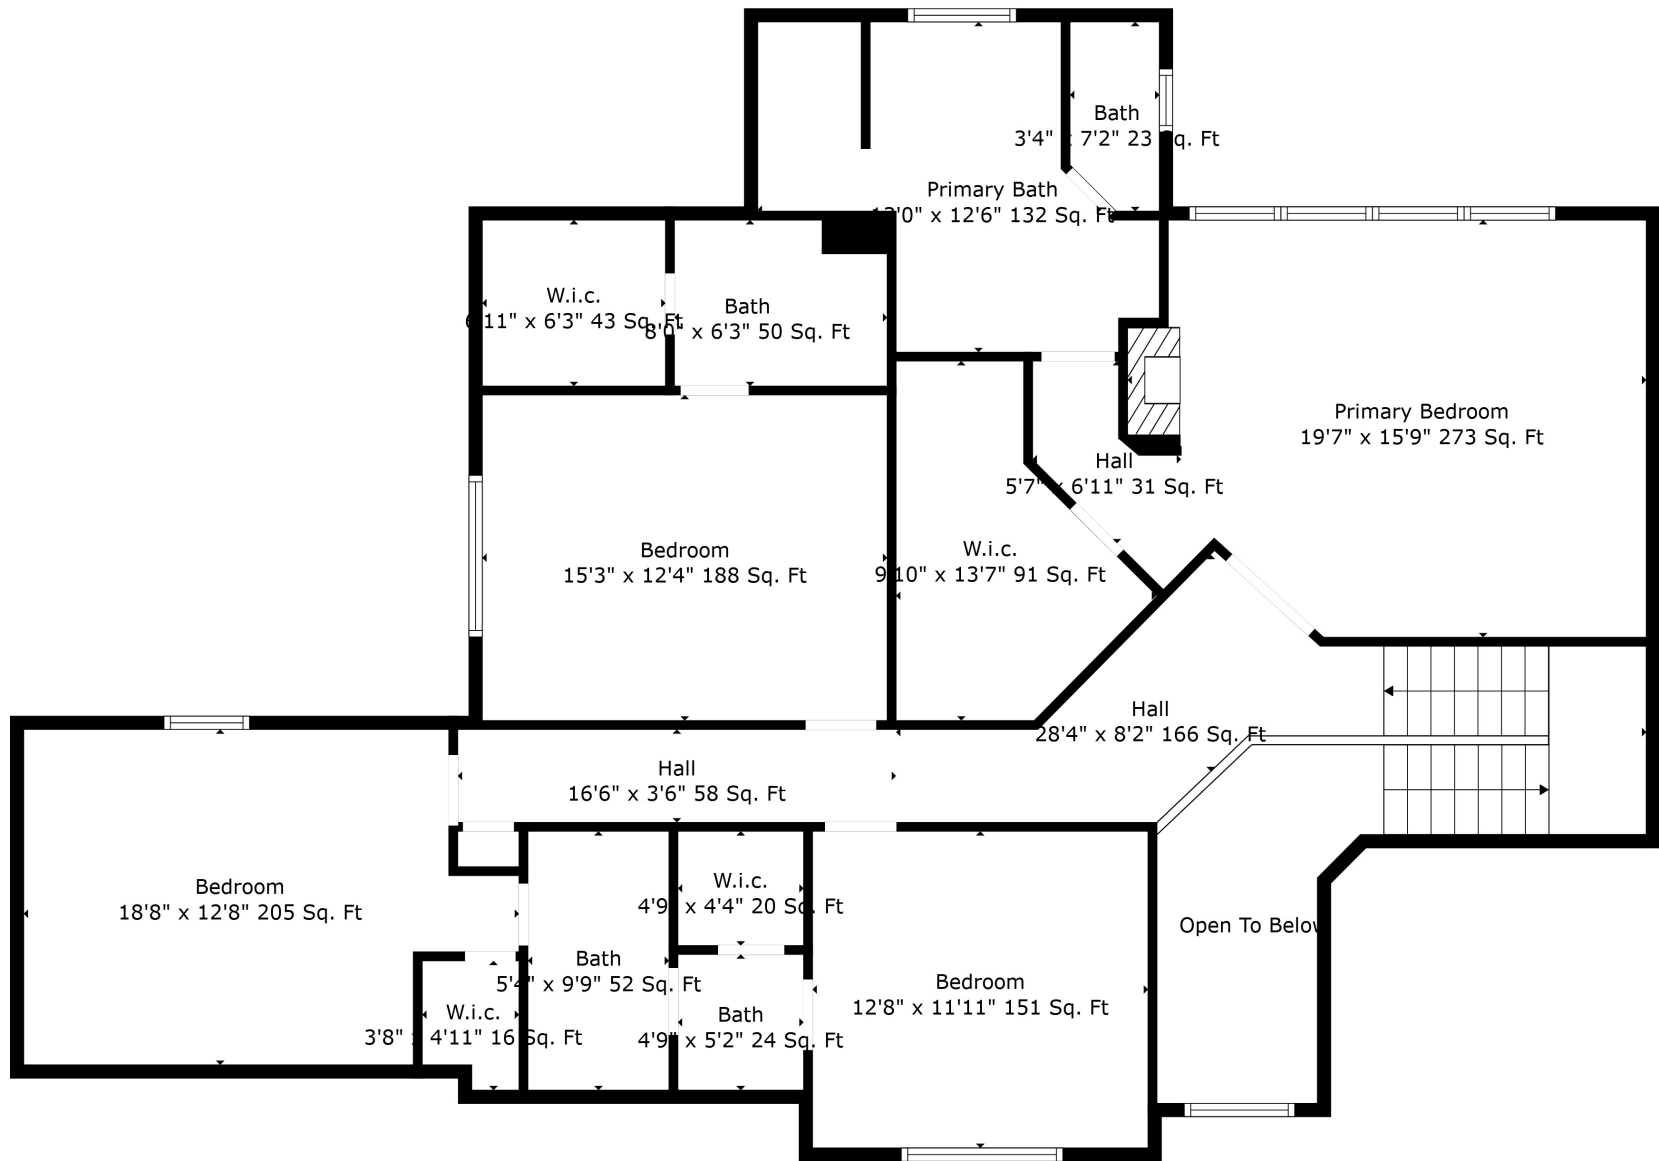

Floor 3

Floor 1

Floor 2

Total scanned area: 5601 sq. ft

Measurements Are Calculated By Cubicasa Technology. Deemed Highly Reliable But Not Guaranteed.

Total scanned area: 5601 sq. ft

Total scanned area: 5601 sq. ft

Measurements Are Calculated By Cubicasa Technology. Deemed Highly Reliable But Not Guaranteed.

Total scanned area: 5601 sq. ft

Measurements Are Calculated By Cubicasa Technology. Deemed Highly Reliable But Not Guaranteed.