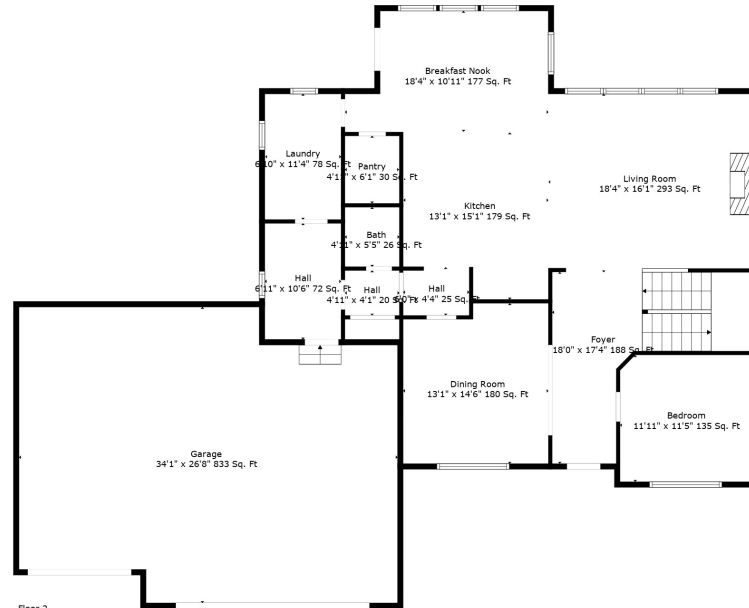

Floor 3

Floor 1

Floor 2

Total scanned area: 5601 sq. ft

Measurements Are Calculated By Cubicasa Technology. Deemed Highly Reliable But Not Guaranteed.

Total scanned area: 5601 sq. ft

Total scanned area: 5601 sq. ft

Measurements Are Calculated By Cubicasa Technology. Deemed Highly Reliable But Not Guaranteed.

Total scanned area: 5601 sq. ft

Measurements Are Calculated By Cubicasa Technology. Deemed Highly Reliable But Not Guaranteed.