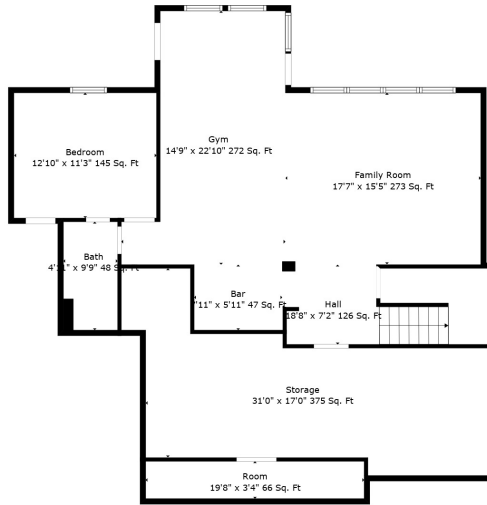

Floor 3

Floor 1

Floor 2

Total scanned area: 5601 sq. ft

Measurements Are Calculated By Cubicasa Technology. Deemed Highly Reliable But Not Guaranteed.

Total scanned area: 5601 sq. ft

Total scanned area: 5601 sq. ft

Measurements Are Calculated By Cubicasa Technology. Deemed Highly Reliable But Not Guaranteed.

Total scanned area: 5601 sq. ft

Measurements Are Calculated By Cubicasa Technology. Deemed Highly Reliable But Not Guaranteed.