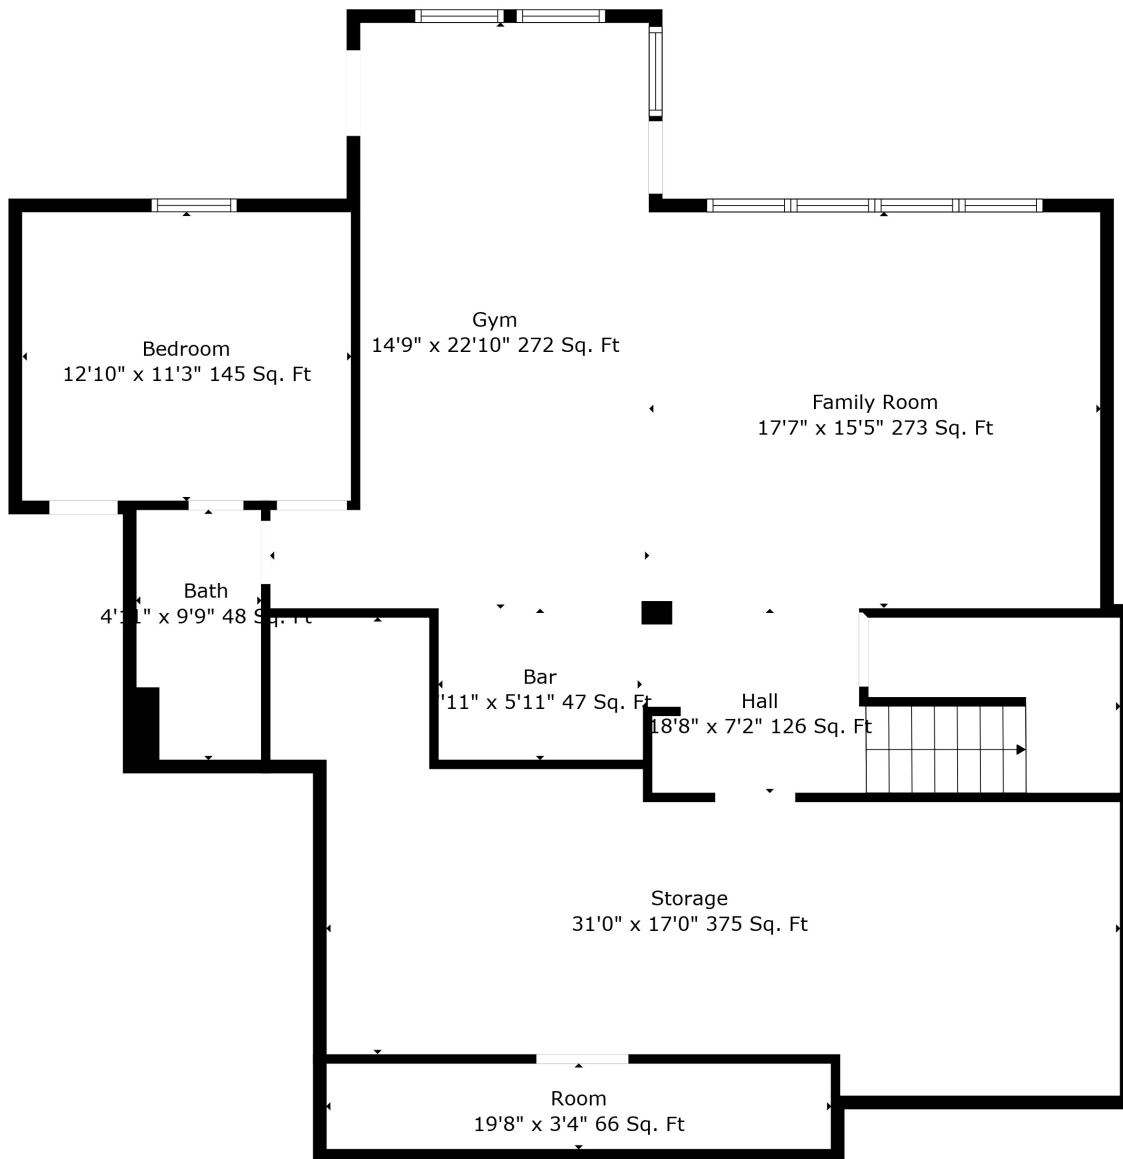

Floor 3

Floor 1

Floor 2

Total scanned area: 5601 sq. ft

Measurements Are Calculated By Cubicasa Technology. Deemed Highly Reliable But Not Guaranteed.

Total scanned area: 5601 sq. ft

Total scanned area: 5601 sq. ft

Measurements Are Calculated By Cubicasa Technology. Deemed Highly Reliable But Not Guaranteed.

Total scanned area: 5601 sq. ft

Measurements Are Calculated By Cubicasa Technology. Deemed Highly Reliable But Not Guaranteed.