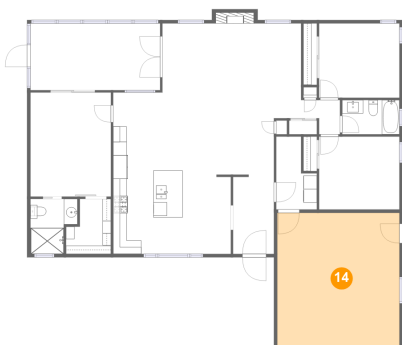

**1100 South Betty Lane, Clearwater Golf View,  
Clearwater, Pinellas County, Florida, United States,**

**12 Floor 1 - Primary Bedroom**

**Dimensions: 11'10" x 15'4"**  
**Area: 182 sq. ft**  
**Counted as living area: Yes**

**Heated: Yes**  
**Finished: Yes**  
**Enclosed: Yes**  
**Contiguous: Yes**  
**Permitted: Yes**  
**Wet space: No**  
**Addition: No**  
**Conversion: No**

**13 Floor 1 - W.I.C.**

**Dimensions: 6'7" x 8'1"**  
**Area: 45 sq. ft**  
**Counted as living area: Yes**

**Heated: Yes**  
**Finished: Yes**  
**Enclosed: Yes**  
**Contiguous: Yes**  
**Permitted: Yes**  
**Wet space: No**  
**Addition: No**  
**Conversion: No**

**14 Floor 1 - Garage**

**Dimensions: 18'0" x 19'7"**  
**Area: 352 sq. ft**  
**Counted as living area: No**