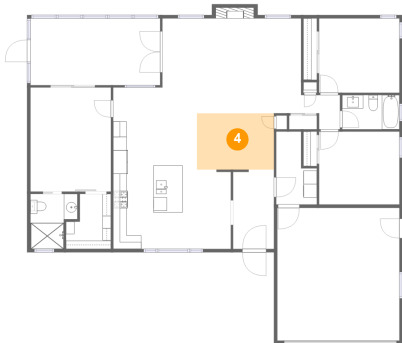

4 Floor 1 - Dining Area

Dimensions: 11'4" x 8'3"
Area: 94 sq. ft
Counted as living area: Yes

Heated: Yes
Finished: Yes
Enclosed: Yes
Contiguous: Yes
Permitted: Yes
Wet space: No
Addition: No
Conversion: No