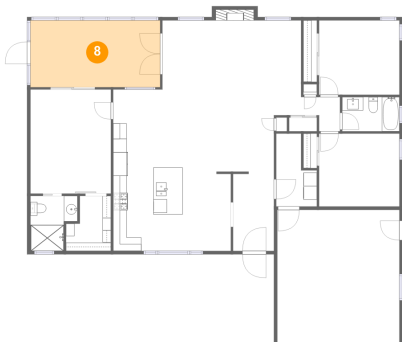

**1100 South Betty Lane, Clearwater Golf View,  
Clearwater, Pinellas County, Florida, United States,**

**6 Floor 1 - Bath**

**Dimensions: 8'5" x 5'1"**  
**Area: 43 sq. ft**  
**Counted as living area: Yes**

**Heated: Yes**  
**Finished: Yes**  
**Enclosed: Yes**  
**Contiguous: Yes**  
**Permitted: Yes**  
**Wet space: Yes**  
**Addition: No**  
**Conversion: No**

**7 Floor 1 - Bedroom**

**Dimensions: 11'10" x 10'9"**  
**Area: 127 sq. ft**  
**Counted as living area: Yes**

**Heated: Yes**  
**Finished: Yes**  
**Enclosed: Yes**  
**Contiguous: Yes**  
**Permitted: Yes**  
**Wet space: No**  
**Addition: No**  
**Conversion: No**

**8 Floor 1 - Sunroom**

**Dimensions: 19'1" x 9'9"**  
**Area: 188 sq. ft**  
**Counted as living area: Yes**