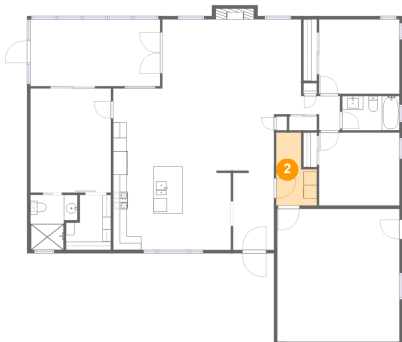

2 Floor 1 - Laundry

Dimensions: 6'0" x 10'9"
Area: 52 sq. ft
Counted as living area: Yes

Heated: Yes
Finished: Yes
Enclosed: Yes
Contiguous: Yes
Permitted: Yes
Wet space: No
Addition: No
Conversion: No