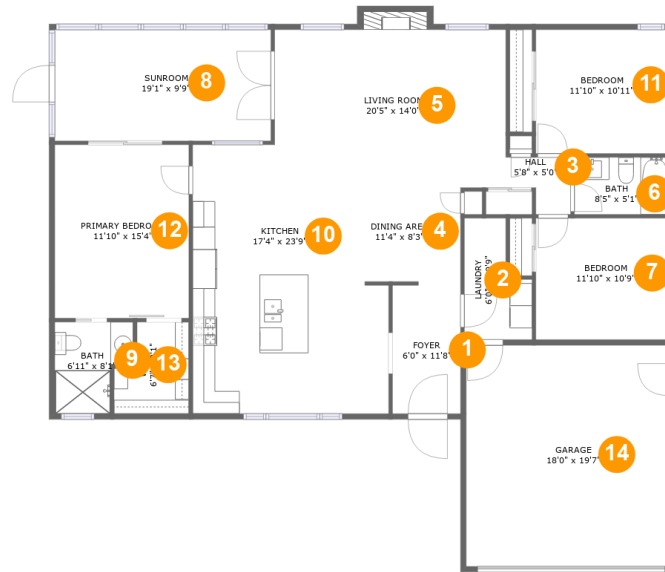

## Property summary

 **1** Garages

 **3** Bedrooms

 **2** Bathrooms

 **0** Half baths

 **1** Floors

 **1,817**  
Gross living  
area sqft

 **2,206**  
Total sqft

## Room dimensions

Floor 1

Total sqft: 2206 Living area: 1817

#		Dimensions	sqft	Counted as living area
1	Foyer	6'0" x 11'8"	70 sq. ft	Yes
2	Laundry	6'0" x 10'9"	52 sq. ft	Yes
3	Hall	5'8" x 5'0"	23 sq. ft	Yes
4	Dining Area	11'4" x 8'3"	94 sq. ft	Yes
5	Living Room	20'5" x 14'0"	285 sq. ft	Yes
6	Bath	8'5" x 5'1"	43 sq. ft	Yes
7	Bedroom	11'10" x 10'9"	127 sq. ft	Yes
8	Sunroom	19'1" x 9'9"	188 sq. ft	Yes
9	Bath	6'11" x 8'1"	48 sq. ft	Yes
10	Kitchen	17'4" x 23'9"	342 sq. ft	Yes
11	Bedroom	11'10" x 10'11"	130 sq. ft	Yes

## 1 Floor 1 - Foyer

Dimensions: 6'0" x 11'8"  
Area: 70 sq. ft  
Counted as living area: Yes

Heated: Yes  
Finished: Yes  
Enclosed: Yes  
Contiguous: Yes  
Permitted: Yes  
Wet space: No  
Addition: No  
Conversion: No

## 4 Floor 1 - Dining Area

Dimensions: 11'4" x 8'3"  
Area: 94 sq. ft  
Counted as living area: Yes

Heated: Yes  
Finished: Yes  
Enclosed: Yes  
Contiguous: Yes  
Permitted: Yes  
Wet space: No  
Addition: No  
Conversion: No