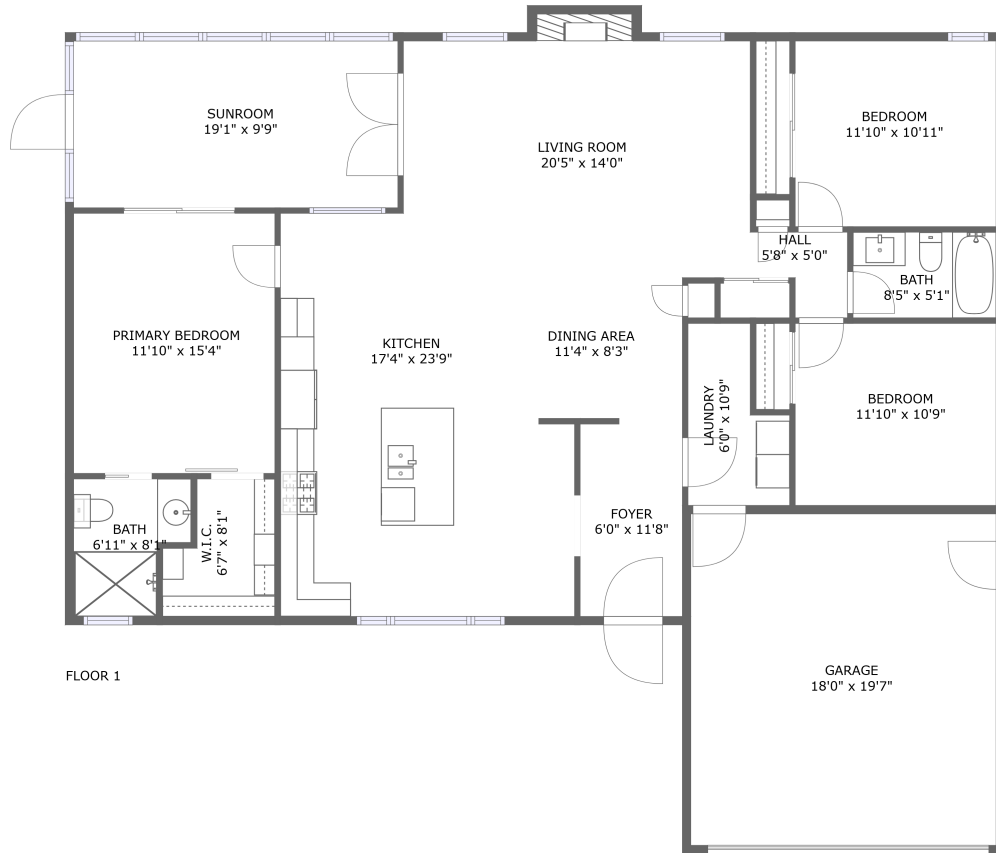

## Property summary

 **1** Garages

 **3** Bedrooms

 **2** Bathrooms

 **0** Half baths

 **1** Floors

 **1,817**  
Gross living  
area sqft

 **2,206**  
Total sqft

## Room dimensions

Floor 1

Total sqft: 2206 Living area: 1817

#		Dimensions	sqft	Counted as living area
1	Foyer	6'0" x 11'8"	70 sq. ft	Yes
2	Laundry	6'0" x 10'9"	52 sq. ft	Yes
3	Hall	5'8" x 5'0"	23 sq. ft	Yes
4	Dining Area	11'4" x 8'3"	94 sq. ft	Yes
5	Living Room	20'5" x 14'0"	285 sq. ft	Yes
6	Bath	8'5" x 5'1"	43 sq. ft	Yes
7	Bedroom	11'10" x 10'9"	127 sq. ft	Yes
8	Sunroom	19'1" x 9'9"	188 sq. ft	Yes
9	Bath	6'11" x 8'1"	48 sq. ft	Yes
10	Kitchen	17'4" x 23'9"	342 sq. ft	Yes
11	Bedroom	11'10" x 10'11"	130 sq. ft	Yes

## 1 Floor 1 - Foyer

Dimensions: 6'0" x 11'8"  
Area: 70 sq. ft  
Counted as living area: Yes

Heated: Yes  
Finished: Yes  
Enclosed: Yes  
Contiguous: Yes  
Permitted: Yes  
Wet space: No  
Addition: No  
Conversion: No