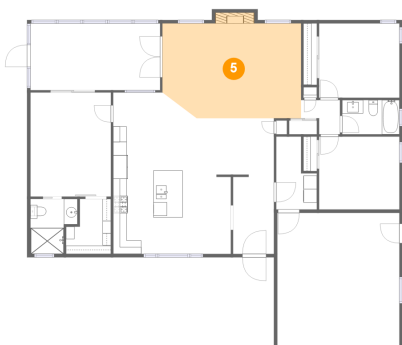

5 Floor 1 - Living Room

Dimensions: 20'5" x 14'0"
Area: 285 sq. ft
Counted as living area: Yes

Heated: Yes
Finished: Yes
Enclosed: Yes
Contiguous: Yes
Permitted: Yes
Wet space: No
Addition: No
Conversion: No