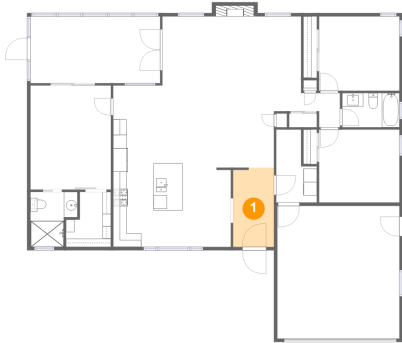

1100 South Betty Lane, Clearwater Golf View, Clearwater, Pinellas County, Florida, United States,

1 Floor 1 - Foyer

Dimensions: 6'0" x 11'8"
Area: 70 sq. ft
Counted as living area: Yes

Heated: Yes
Finished: Yes
Enclosed: Yes
Contiguous: Yes
Permitted: Yes
Wet space: No
Addition: No
Conversion: No