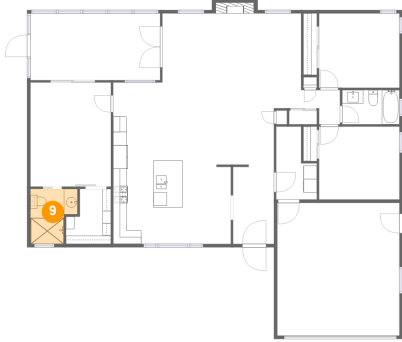

1100 South Betty Lane, Clearwater Golf View, Clearwater, Pinellas County, Florida, United States,

9 Floor 1 - Bath

Dimensions: 6'11" x 8'1"
Area: 48 sq. ft
Counted as living area: Yes

Heated: Yes
Finished: Yes
Enclosed: Yes
Contiguous: Yes
Permitted: Yes
Wet space: Yes
Addition: No
Conversion: No