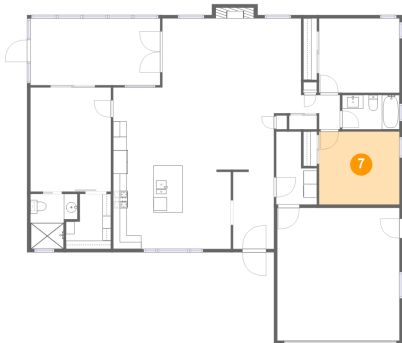

**1100 South Betty Lane, Clearwater Golf View,  
Clearwater, Pinellas County, Florida, United States,**

**6 Floor 1 - Bath**

**Dimensions: 8'5" x 5'1"**  
**Area: 43 sq. ft**  
**Counted as living area: Yes**

**Heated: Yes**  
**Finished: Yes**  
**Enclosed: Yes**  
**Contiguous: Yes**  
**Permitted: Yes**  
**Wet space: Yes**  
**Addition: No**  
**Conversion: No**

**7 Floor 1 - Bedroom**

**Dimensions: 11'10" x 10'9"**  
**Area: 127 sq. ft**  
**Counted as living area: Yes**