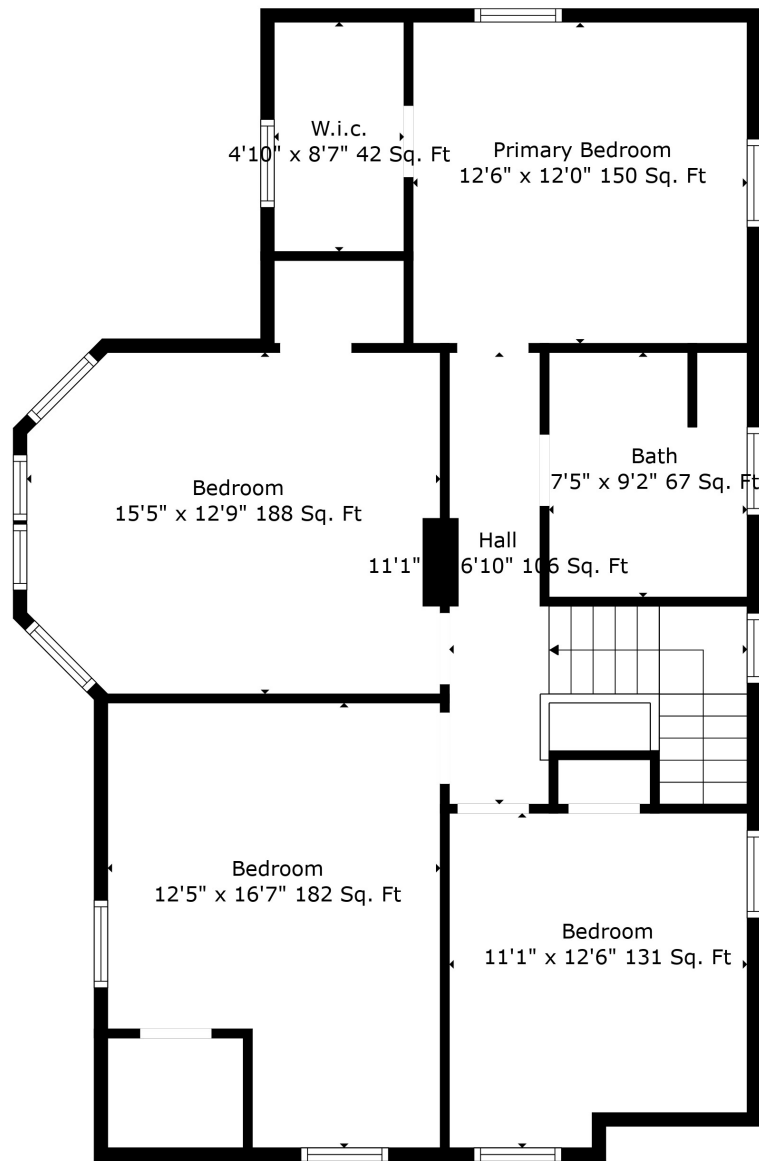

Floor 1

Floor 2

Total scanned area: 2048 sq. ft

Total scanned area: 2048 sq. ft

Total scanned area: 2048 sq. ft