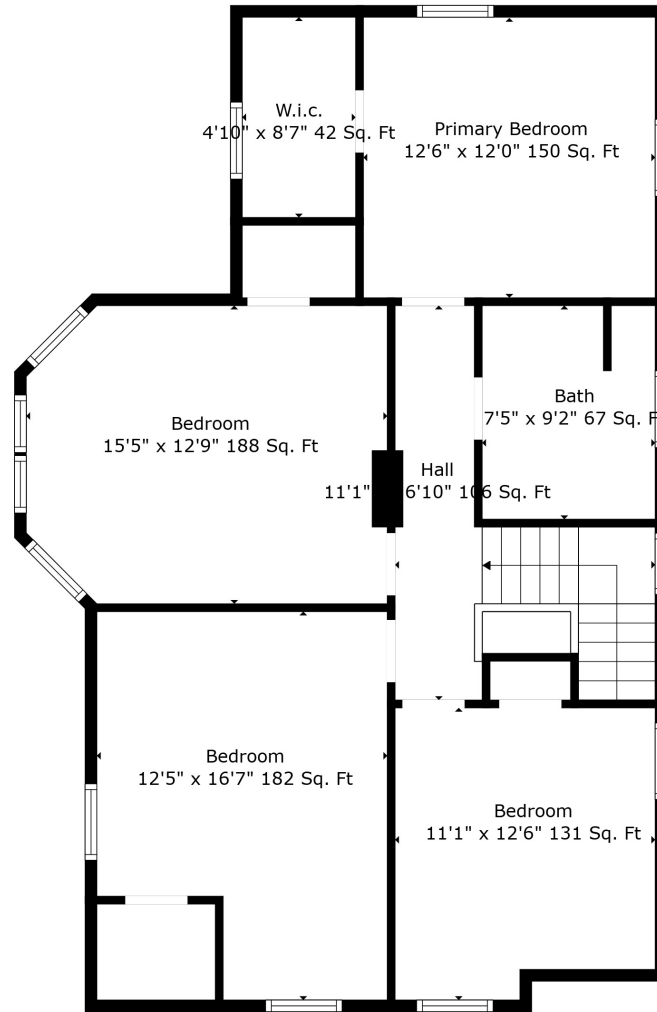

Floor 1

Floor 2

Total scanned area: 2048 sq. ft

Total scanned area: 2048 sq. ft

Total scanned area: 2048 sq. ft