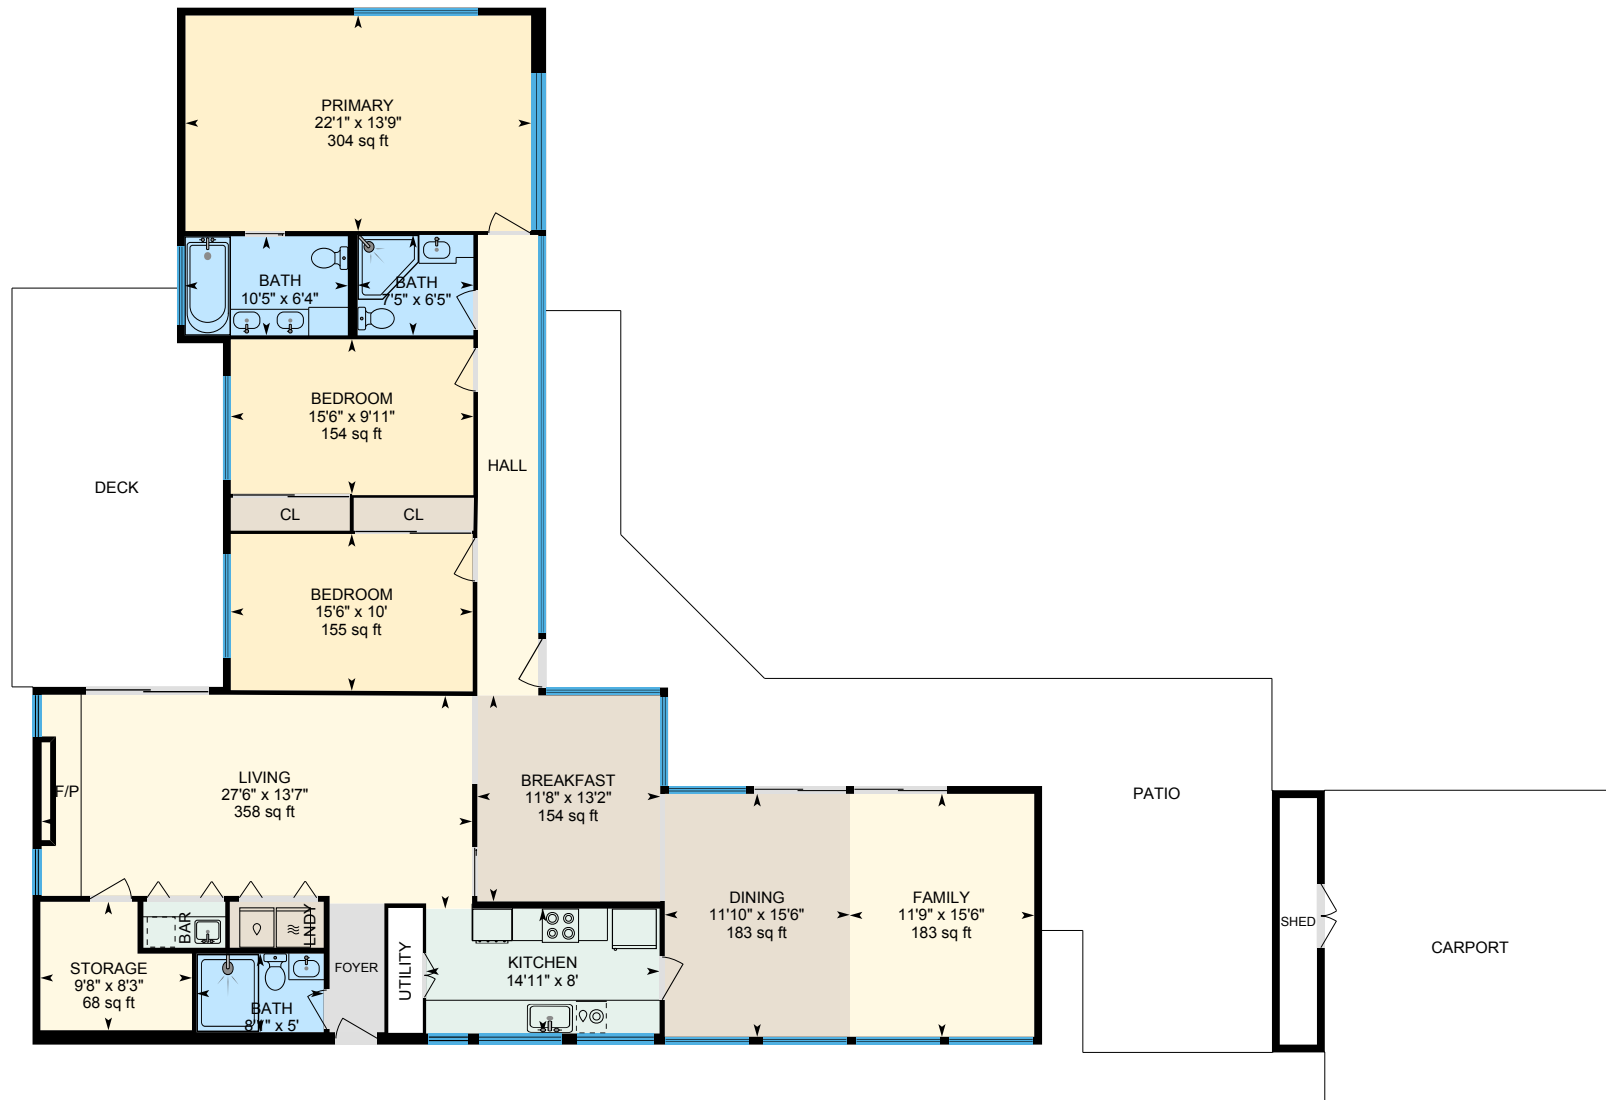

3621 Country Club Blvd, Stockton, CA

Main Floor Finished Area 2242.65 sq ft
Unfinished Area 75.36 sq ft

PREPARED: 2024/08/29

White regions are excluded from total floor area in iGUIDE floor plans. All room dimensions and floor areas must be considered approximate and are subject to independent verification.