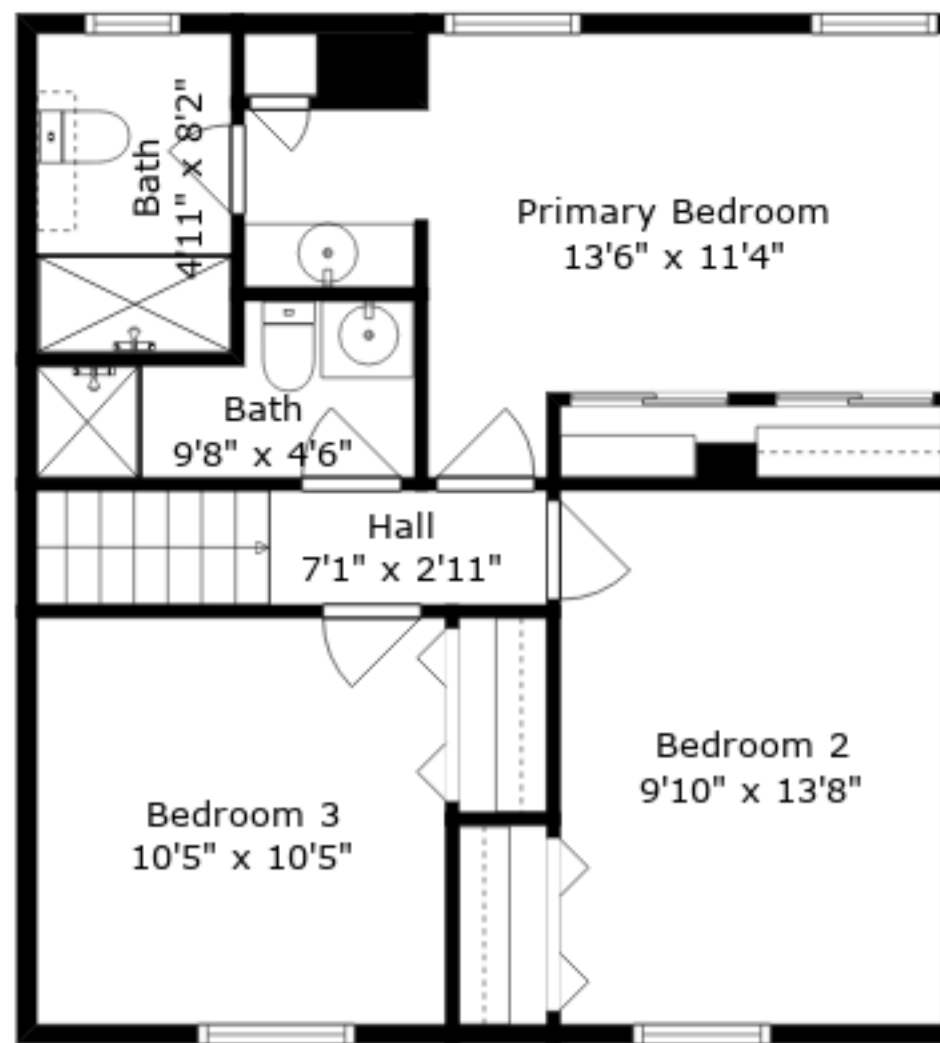

Total GLA: 2084 sq. ft | Total: 3008 sq. ft
 Main floor: 1447 sq. ft (Excluded areas 924 sq. ft)
 Upper floor: 637 sq. ft

Sizes And Dimensions Are Approximate. Actual May Vary.

Upper Floor

Main Floor