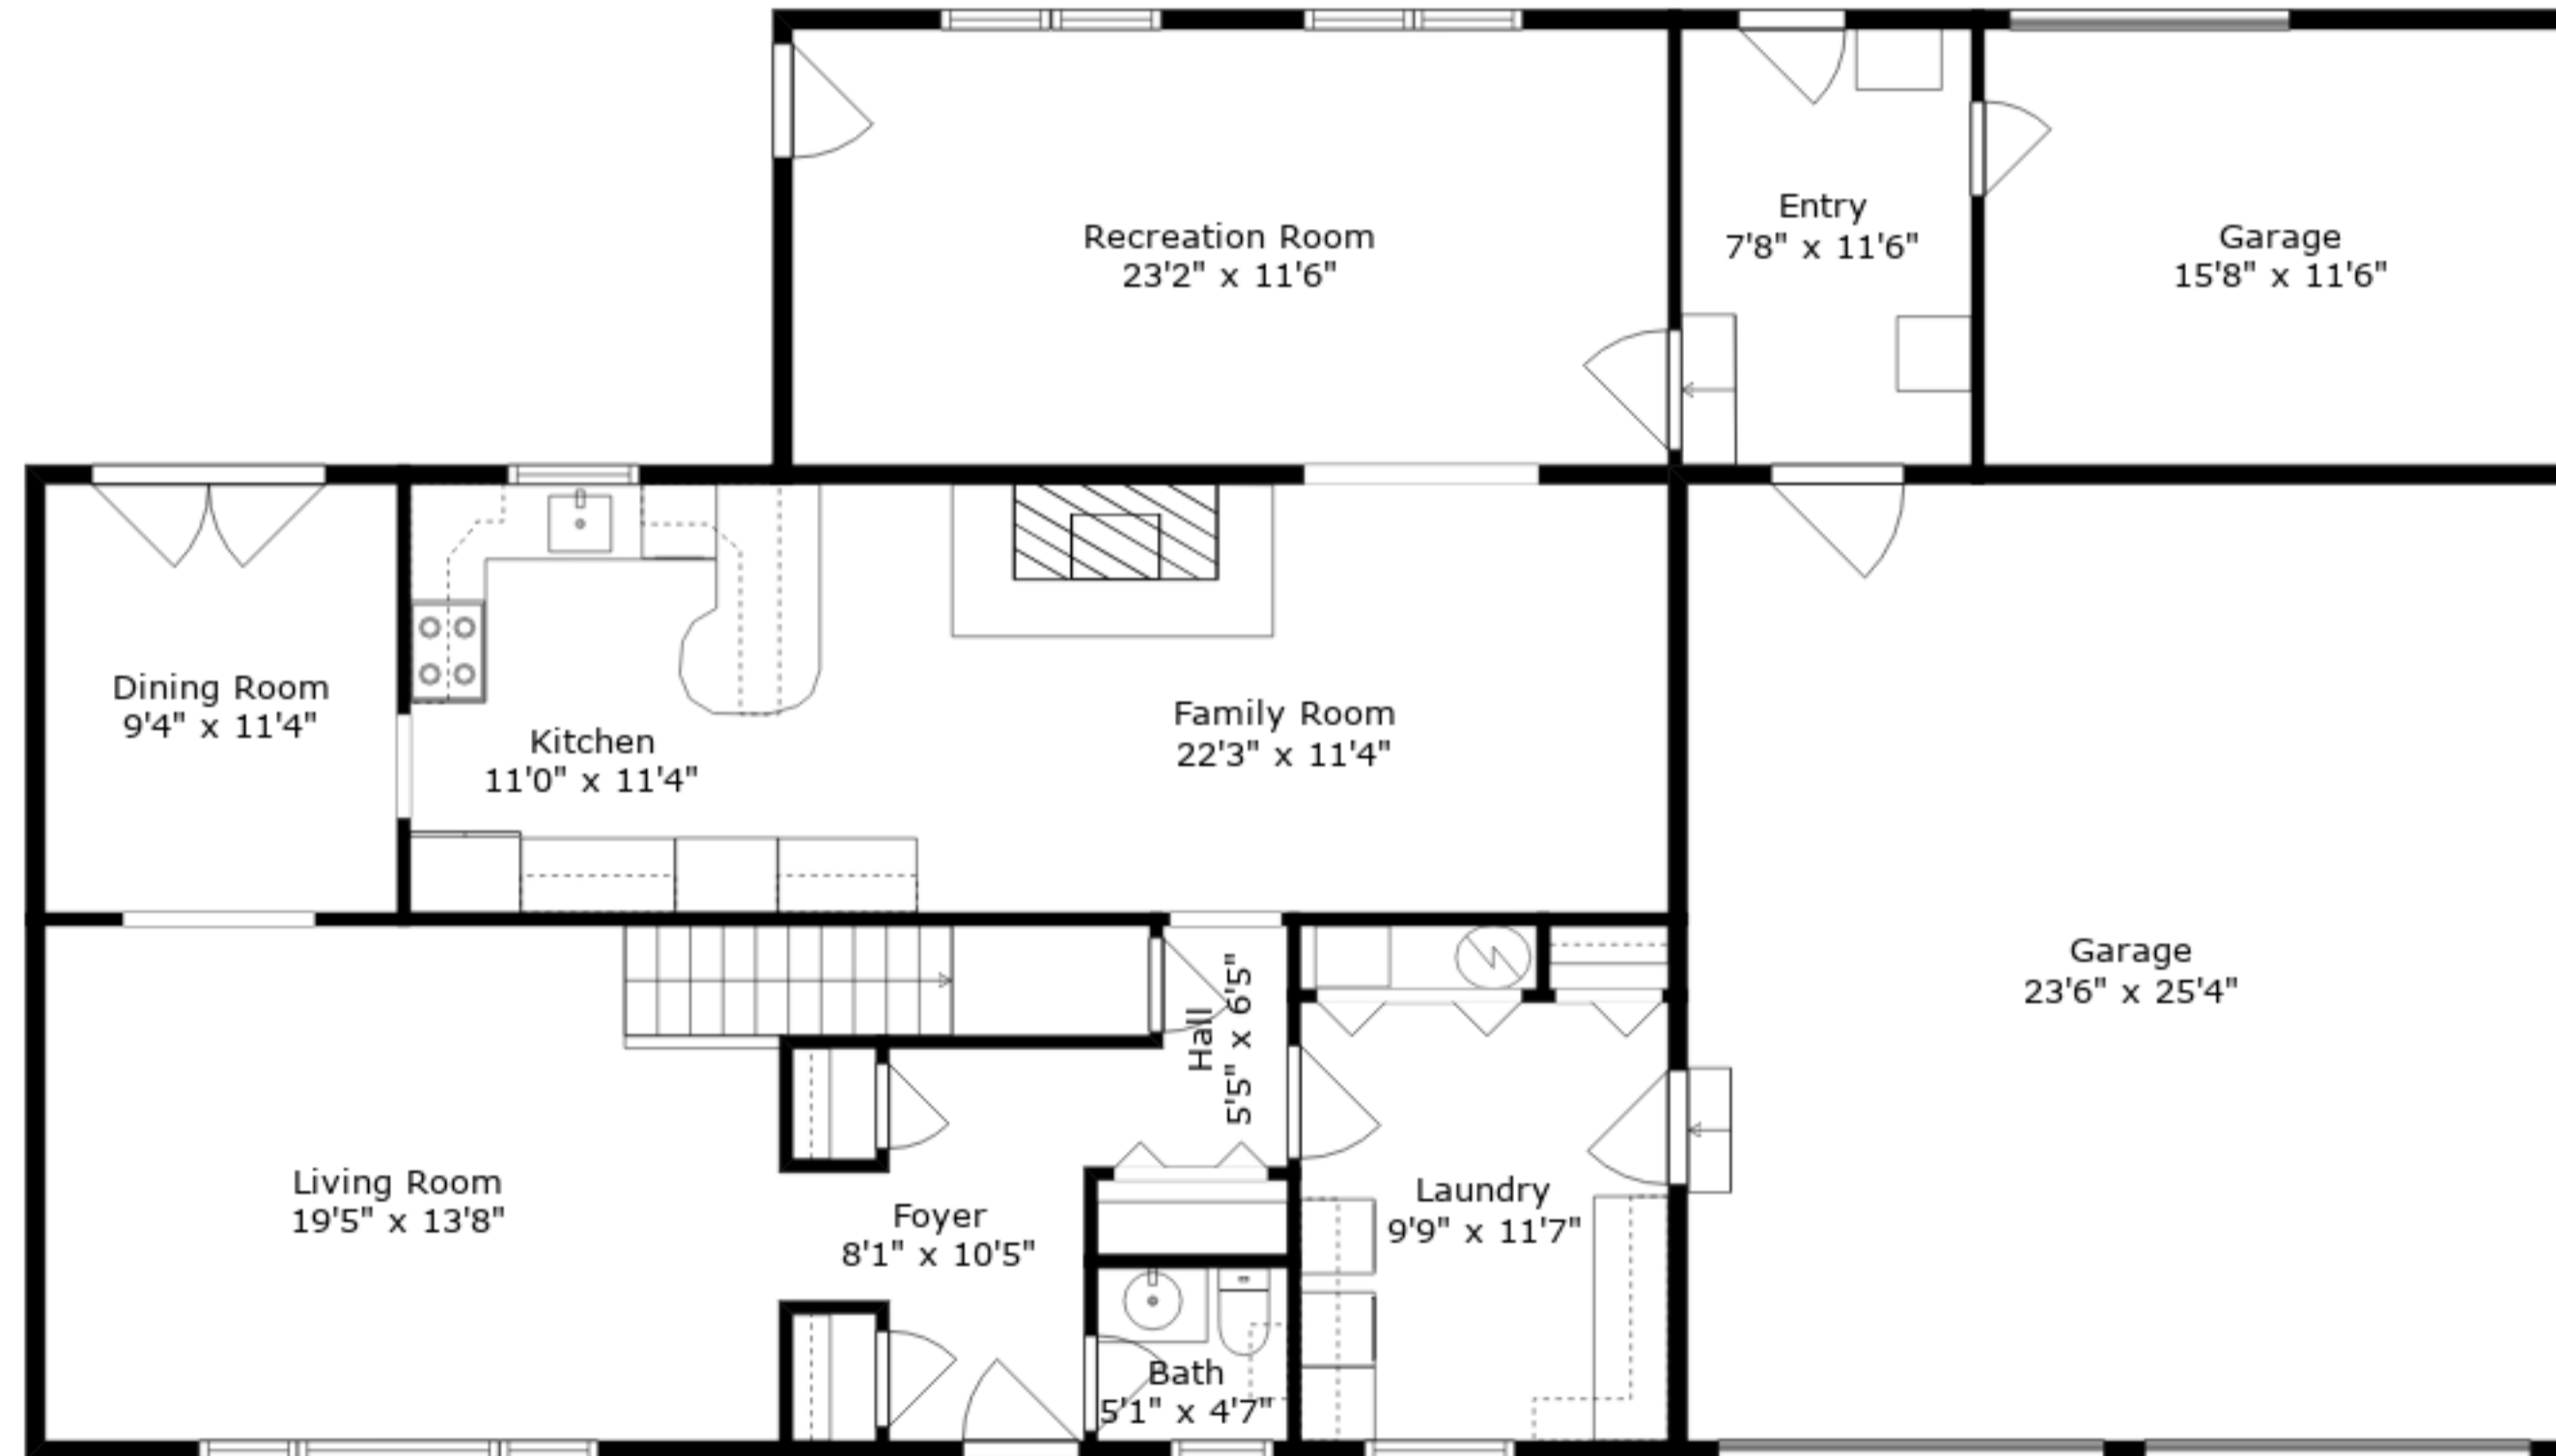

Total GLA: 2084 sq. ft | Total: 3008 sq. ft
 Main floor: 1447 sq. ft (Excluded areas 924 sq. ft)
 Upper floor: 637 sq. ft

Sizes And Dimensions Are Approximate. Actual May Vary.

Upper Floor

Main Floor