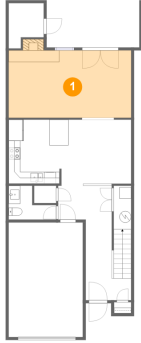

## Room Dimensions

Floor 2

Total sqft: 883

Living area: 802

#	Room name	Dimensions	Area (sqft)	Counted as Living Area
12	Laundry	5'7" x 3'1"	17 sq. ft	Yes
13	W.i.c.	7'9" x 5'10"	45 sq. ft	Yes
14	Bath	8'10" x 7'9"	67 sq. ft	Yes
15	Hall	11'9" x 7'7"	113 sq. ft	Yes
16	Primary Bedroom	20'11" x 19'8"	271 sq. ft	Yes
17	Bath	8'10" x 5'1"	45 sq. ft	Yes
18	Open To Below	7'9" x 13'4"	72 sq. ft	No
19	Bedroom	12'10" x 11'1"	143 sq. ft	Yes

## 1 Floor 1 - Living Room

Dimensions: 20'11" x 11'6"  
Area: 248 sq. ft  
Counted as Living Area:  
Yes

Heated: Yes  
Finished: Yes  
Enclosed: Yes  
Contiguous:  
Yes  
Permitted: Yes  
Wet Space: No  
Addition: No  
Conversion: No

## 2 Floor 1 - Foyer

Dimensions: 7'9" x 13'9"  
Area: 123 sq. ft  
Counted as Living Area:  
Yes

Heated: Yes  
Finished: Yes  
Enclosed: Yes  
Contiguous:  
Yes  
Permitted: Yes  
Wet Space: No  
Addition: No  
Conversion: No