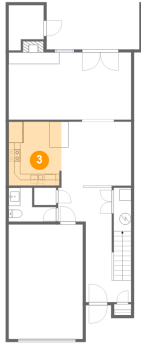

## 1 Floor 1 - Living Room

Dimensions: 20'11" x 11'6"  
Area: 248 sq. ft  
Counted as Living Area:  
Yes

Heated: Yes  
Finished: Yes  
Enclosed: Yes  
Contiguous:  
Yes  
Permitted: Yes  
Wet Space: No  
Addition: No  
Conversion: No

## 2 Floor 1 - Foyer

Dimensions: 7'9" x 13'9"  
Area: 123 sq. ft  
Counted as Living Area:  
Yes

Heated: Yes  
Finished: Yes  
Enclosed: Yes  
Contiguous:  
Yes  
Permitted: Yes  
Wet Space: No  
Addition: No  
Conversion: No

## 3 Floor 1 - Kitchen

Dimensions: 9'0" x 10'11"  
Area: 98 sq. ft  
Counted as Living Area:  
Yes

Heated: Yes  
Finished: Yes  
Enclosed: Yes  
Contiguous:  
Yes  
Permitted: Yes  
Wet Space: No  
Addition: No  
Conversion: No