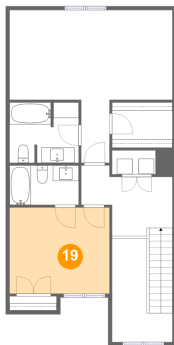

19 Floor 2 - Bedroom

Dimensions: 12'10" x 11'1"
Area: 143 sq. ft
Counted as Living Area:
Yes

Heated: Yes
Finished: Yes
Enclosed: Yes
Contiguous:
Yes
Permitted: Yes
Wet Space: No
Addition: No
Conversion: No