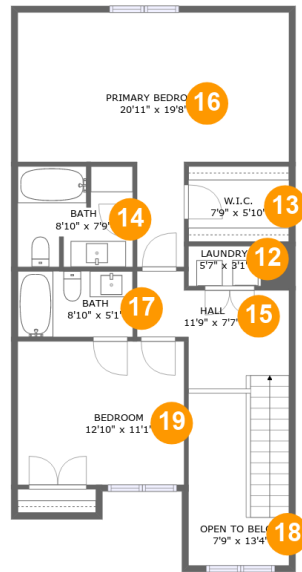

7145 Snowberry Circle, The Woodlands, Hollins, Roanoke County, Virginia, United States, 24019

Room Dimensions

Floor 2

Total sqft: 883

Living area: 802

#	Room name	Dimensions	Area (sqft)	Counted as Living Area
12	Laundry	5'7" x 3'1"	17 sq. ft	Yes
13	W.i.c.	7'9" x 5'10"	45 sq. ft	Yes
14	Bath	8'10" x 7'9"	67 sq. ft	Yes
15	Hall	11'9" x 7'7"	113 sq. ft	Yes
16	Primary Bedroom	20'11" x 19'8"	271 sq. ft	Yes
17	Bath	8'10" x 5'1"	45 sq. ft	Yes
18	Open To Below	7'9" x 13'4"	72 sq. ft	No
19	Bedroom	12'10" x 11'1"	143 sq. ft	Yes