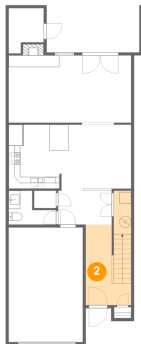

## 1 Floor 1 - Living Room

Dimensions: 20'11" x 11'6"  
Area: 248 sq. ft  
Counted as Living Area:  
Yes

Heated: Yes  
Finished: Yes  
Enclosed: Yes  
Contiguous:  
Yes  
Permitted: Yes  
Wet Space: No  
Addition: No  
Conversion: No

## 2 Floor 1 - Foyer

Dimensions: 7'9" x 13'9"  
Area: 123 sq. ft  
Counted as Living Area:  
Yes

Heated: Yes  
Finished: Yes  
Enclosed: Yes  
Contiguous:  
Yes  
Permitted: Yes  
Wet Space: No  
Addition: No  
Conversion: No