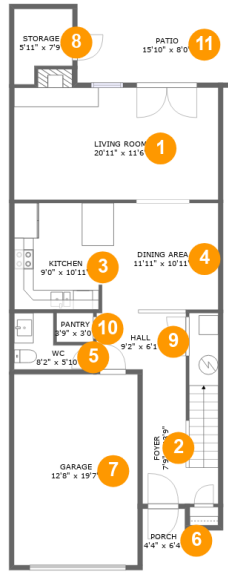

## Room Dimensions

Floor 1

Total sqft: 1257

Living area: 787

#	Room name	Dimensions	Area (sqft)	Counted as Living Area
1	Living Room	20'11" x 11'6"	248 sq. ft	Yes
2	Foyer	7'9" x 13'9"	123 sq. ft	Yes
3	Kitchen	9'0" x 10'11"	98 sq. ft	Yes
4	Dining Area	11'11" x 10'11"	131 sq. ft	Yes
5	Wc	8'2" x 5'10"	34 sq. ft	Yes
6	Porch	4'4" x 6'4"	27 sq. ft	No
7	Garage	12'8" x 19'7"	249 sq. ft	No
8	Storage	5'11" x 7'9"	39 sq. ft	No
9	Hall	9'2" x 6'1"	56 sq. ft	Yes
10	Pantry	3'9" x 3'0"	11 sq. ft	Yes
11	Patio	15'10" x 8'0"	128 sq. ft	No

## 2 Floor 1 - Foyer

Dimensions: 7'9" x 13'9"  
Area: 123 sq. ft  
Counted as Living Area:  
Yes

Heated: Yes  
Finished: Yes  
Enclosed: Yes  
Contiguous:  
Yes  
Permitted: Yes  
Wet Space: No  
Addition: No  
Conversion: No

## 5 Floor 1 - Wc

Dimensions: 8'2" x 5'10"  
Area: 34 sq. ft  
Counted as Living Area:  
Yes

Heated: Yes  
Finished: Yes  
Enclosed: Yes  
Contiguous:  
Yes  
Permitted: Yes  
Wet Space: Yes  
Addition: No  
Conversion: No

## 12 Floor 2 - Laundry

Dimensions: 5'7" x 3'1"  
Area: 17 sq. ft  
Counted as Living Area:  
Yes

Heated: Yes  
Finished: Yes  
Enclosed: Yes  
Contiguous:  
Yes  
Permitted: Yes  
Wet Space: No  
Addition: No  
Conversion: No