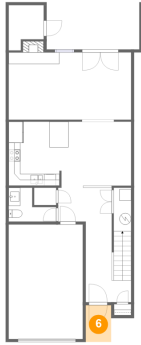

## 5 Floor 1 - Wc

Dimensions: 8'2" x 5'10"  
Area: 34 sq. ft  
Counted as Living Area:  
Yes

Heated: Yes  
Finished: Yes  
Enclosed: Yes  
Contiguous:  
Yes  
Permitted: Yes  
Wet Space: Yes  
Addition: No  
Conversion: No

## 6 Floor 1 - Porch

Dimensions: 4'4" x 6'4"  
Area: 27 sq. ft  
Counted as Living Area: No

Heated: No  
Finished: Yes  
Enclosed: No  
Contiguous: Yes  
Permitted: Yes  
Wet Space: No  
Addition: No  
Conversion: No