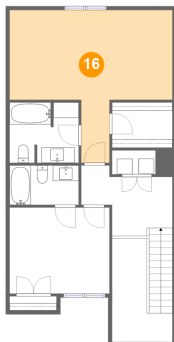

16 Floor 2 - Primary Bedroom

Dimensions: 20'11" x 19'8"
Area: 271 sq. ft
Counted as Living Area:
Yes

Heated: Yes
Finished: Yes
Enclosed: Yes
Contiguous:
Yes
Permitted: Yes
Wet Space: No
Addition: No
Conversion: No