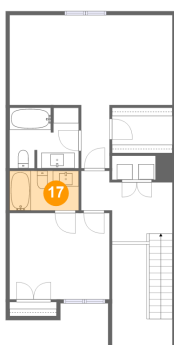

17 Floor 2 - Bath

Dimensions: 8'10" x 5'1"
Area: 45 sq. ft
Counted as Living Area:
Yes

Heated: Yes
Finished: Yes
Enclosed: Yes
Contiguous:
Yes
Permitted: Yes
Wet Space: Yes
Addition: No
Conversion: No