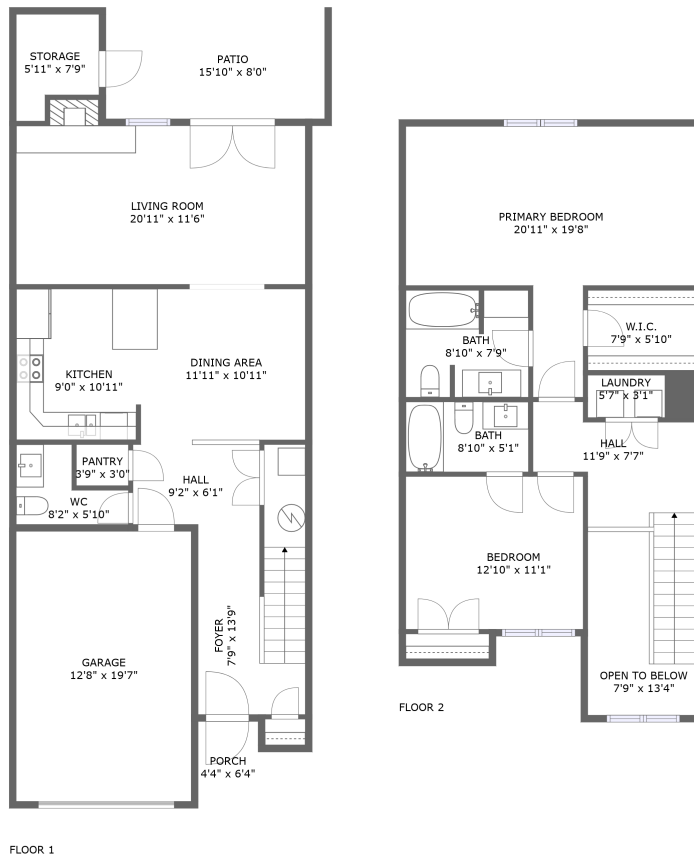

## Property Summary

 **1** garages     **2** bedrooms     **2** bathrooms     **1** half baths

 **2** floors     **1,589** Gross Living Area sqft     **2,140** total sqft

## Room Dimensions

Floor 1

Total sqft: 1257

Living area: 787

#	Room name	Dimensions	Area (sqft)	Counted as Living Area
1	Living Room	20'11" x 11'6"	248 sq. ft	Yes
2	Foyer	7'9" x 13'9"	123 sq. ft	Yes
3	Kitchen	9'0" x 10'11"	98 sq. ft	Yes
4	Dining Area	11'11" x 10'11"	131 sq. ft	Yes
5	Wc	8'2" x 5'10"	34 sq. ft	Yes
6	Porch	4'4" x 6'4"	27 sq. ft	No
7	Garage	12'8" x 19'7"	249 sq. ft	No
8	Storage	5'11" x 7'9"	39 sq. ft	No
9	Hall	9'2" x 6'1"	56 sq. ft	Yes
10	Pantry	3'9" x 3'0"	11 sq. ft	Yes
11	Patio	15'10" x 8'0"	128 sq. ft	No

## 2 Floor 1 - Foyer

Dimensions: 7'9" x 13'9"  
Area: 123 sq. ft  
Counted as Living Area:  
Yes

Heated: Yes  
Finished: Yes  
Enclosed: Yes  
Contiguous:  
Yes  
Permitted: Yes  
Wet Space: No  
Addition: No  
Conversion: No