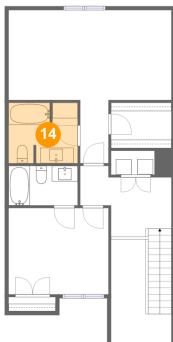

14 Floor 2 - Bath

Dimensions: 8'10" x 7'9"
Area: 67 sq. ft
Counted as Living Area:
Yes

Heated: Yes
Finished: Yes
Enclosed: Yes
Contiguous:
Yes
Permitted: Yes
Wet Space: Yes
Addition: No
Conversion: No