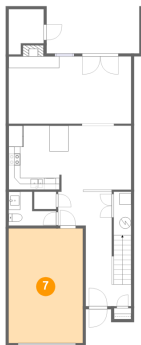

7 Floor 1 - Garage

Dimensions: 12'8" x 19'7"
Area: 249 sq. ft
Counted as Living Area: No

Heated: No
Finished: No
Enclosed: Yes
Contiguous: Yes
Permitted: Yes
Wet Space: No
Addition: No
Conversion: No