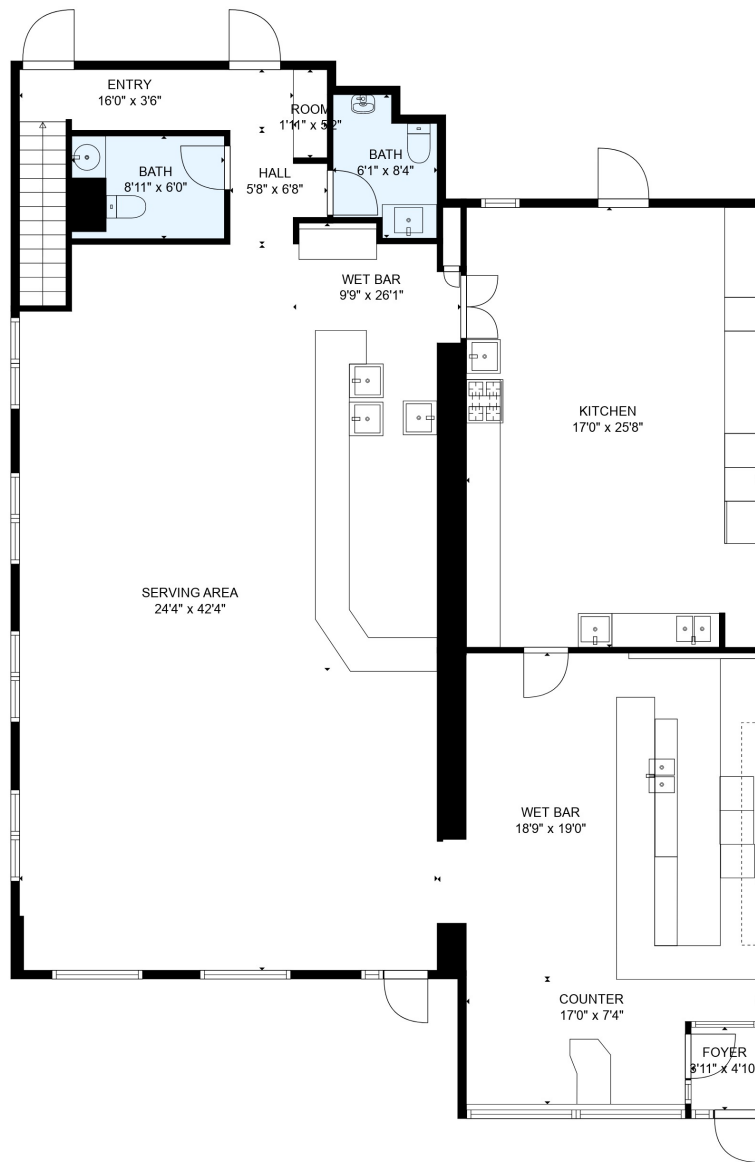

FLOOR 1

FLOOR 2

Total scanned area: 3085 sq. ft

SIZES AND DIMENSIONS ARE ESTIMATED

Total scanned area: 3085 sq. ft

SIZES AND DIMENSIONS ARE ESTIMATED

Total scanned area: 3085 sq. ft

SIZES AND DIMENSIONS ARE ESTIMATED