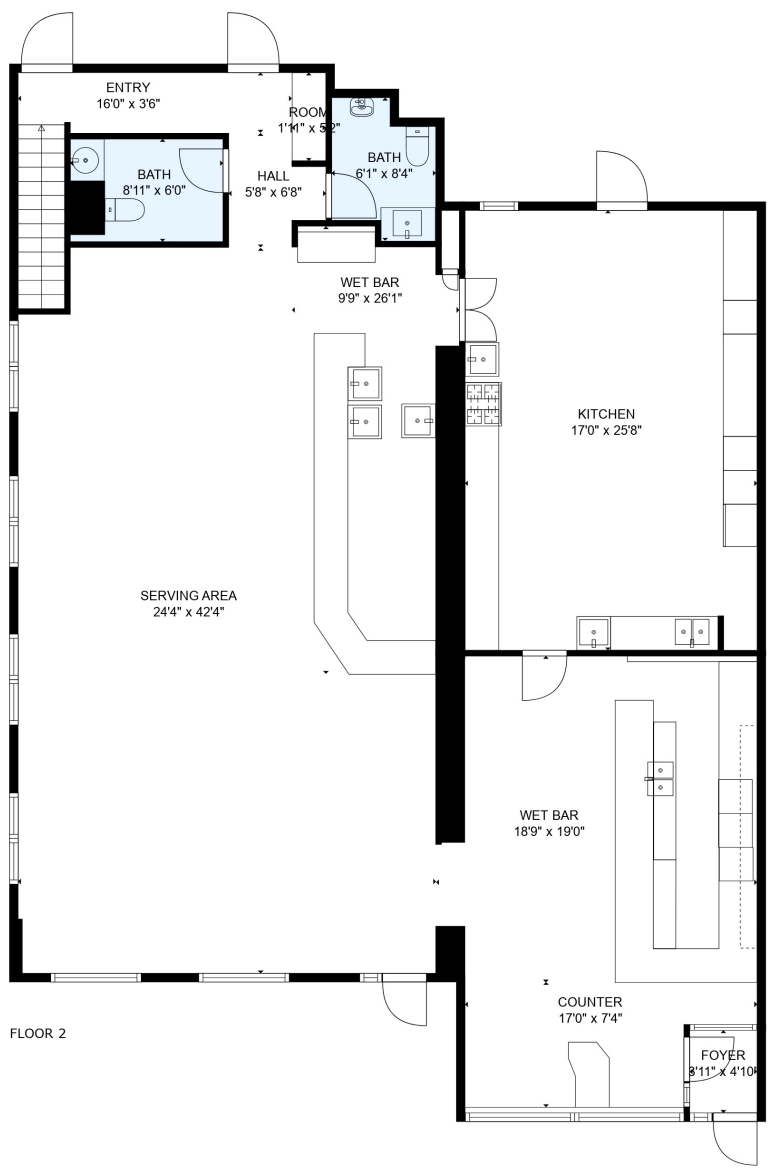

FLOOR 1

FLOOR 2

Total scanned area: 3085 sq. ft

SIZES AND DIMENSIONS ARE ESTIMATED

Total scanned area: 3085 sq. ft

SIZES AND DIMENSIONS ARE ESTIMATED

Total scanned area: 3085 sq. ft

SIZES AND DIMENSIONS ARE ESTIMATED