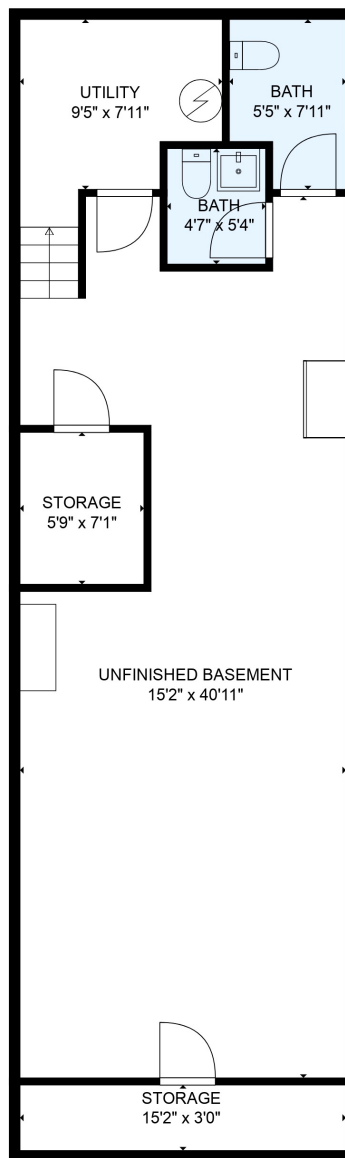

FLOOR 1

FLOOR 2

Total scanned area: 3085 sq. ft

SIZES AND DIMENSIONS ARE ESTIMATED

Total scanned area: 3085 sq. ft

SIZES AND DIMENSIONS ARE ESTIMATED

Total scanned area: 3085 sq. ft

SIZES AND DIMENSIONS ARE ESTIMATED