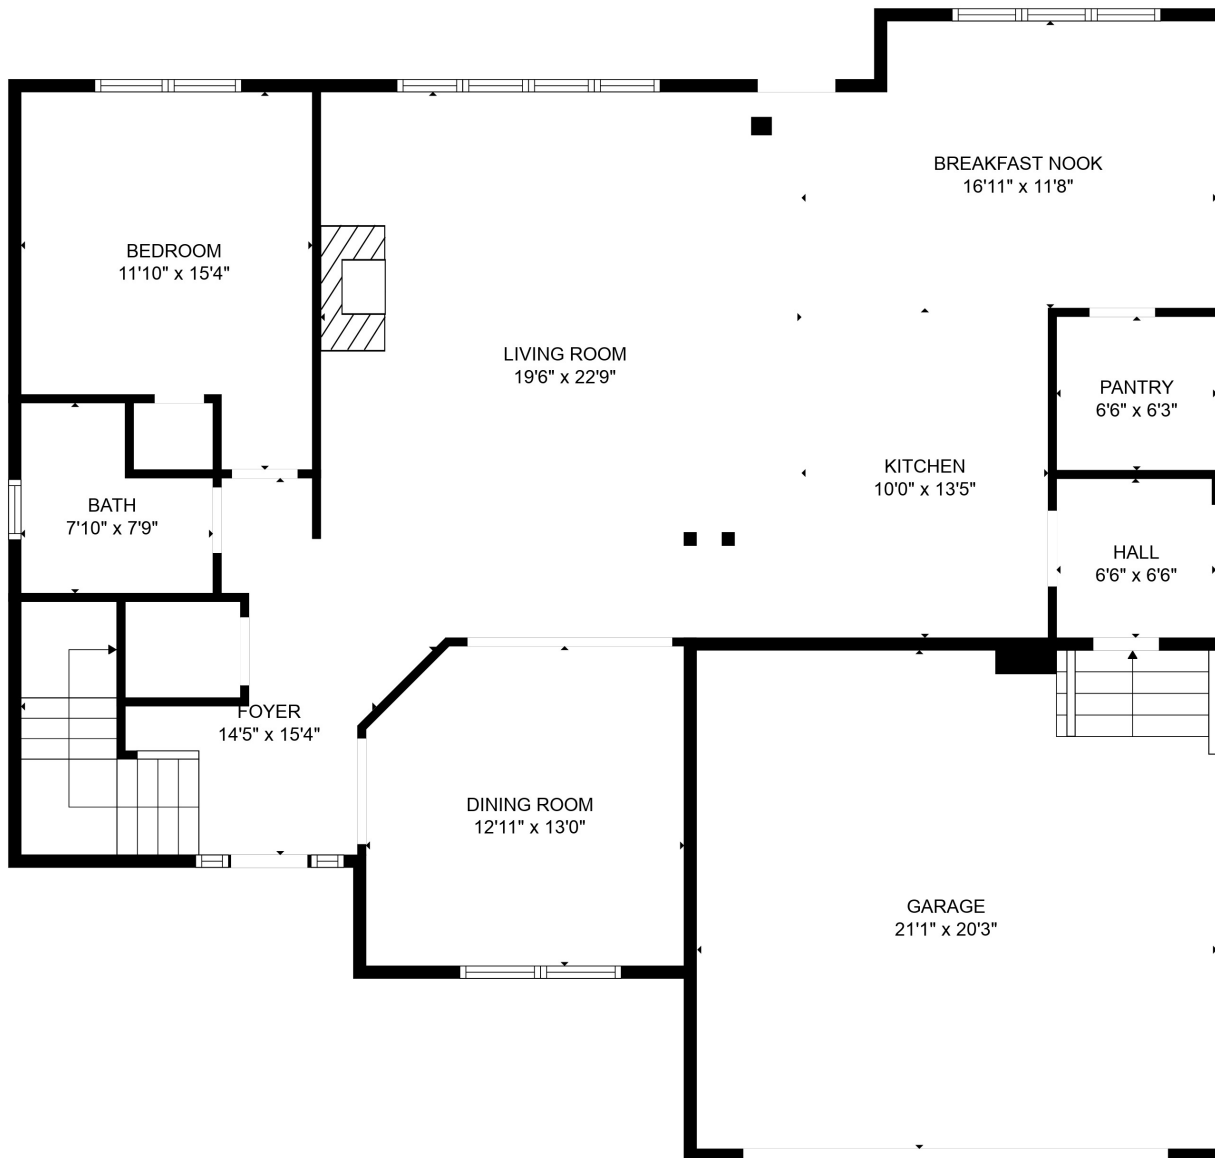

Total scanned area: 3781 sq. ft

SIZES AND DIMENSIONS ARE APPROXIMATE. ACTUAL MAY VARY.

Total scanned area: 3781 sq. ft

SIZES AND DIMENSIONS ARE APPROXIMATE. ACTUAL MAY VARY.

Total scanned area: 3781 sq. ft

SIZES AND DIMENSIONS ARE APPROXIMATE. ACTUAL MAY VARY.