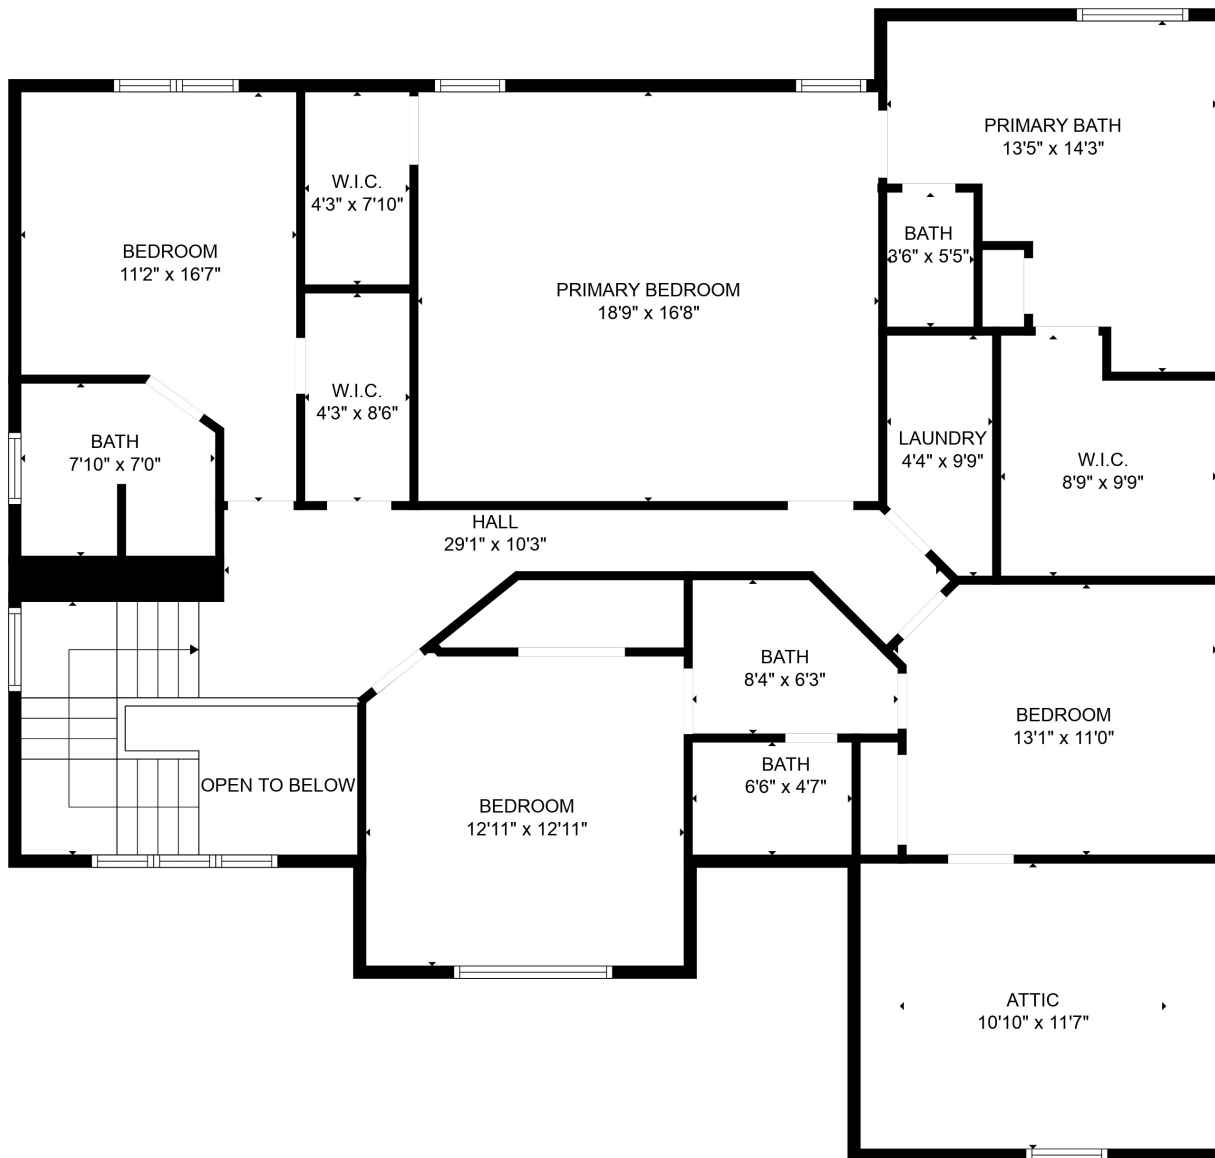

Total scanned area: 3781 sq. ft

SIZES AND DIMENSIONS ARE APPROXIMATE. ACTUAL MAY VARY.

Total scanned area: 3781 sq. ft

SIZES AND DIMENSIONS ARE APPROXIMATE. ACTUAL MAY VARY.

Total scanned area: 3781 sq. ft

SIZES AND DIMENSIONS ARE APPROXIMATE. ACTUAL MAY VARY.