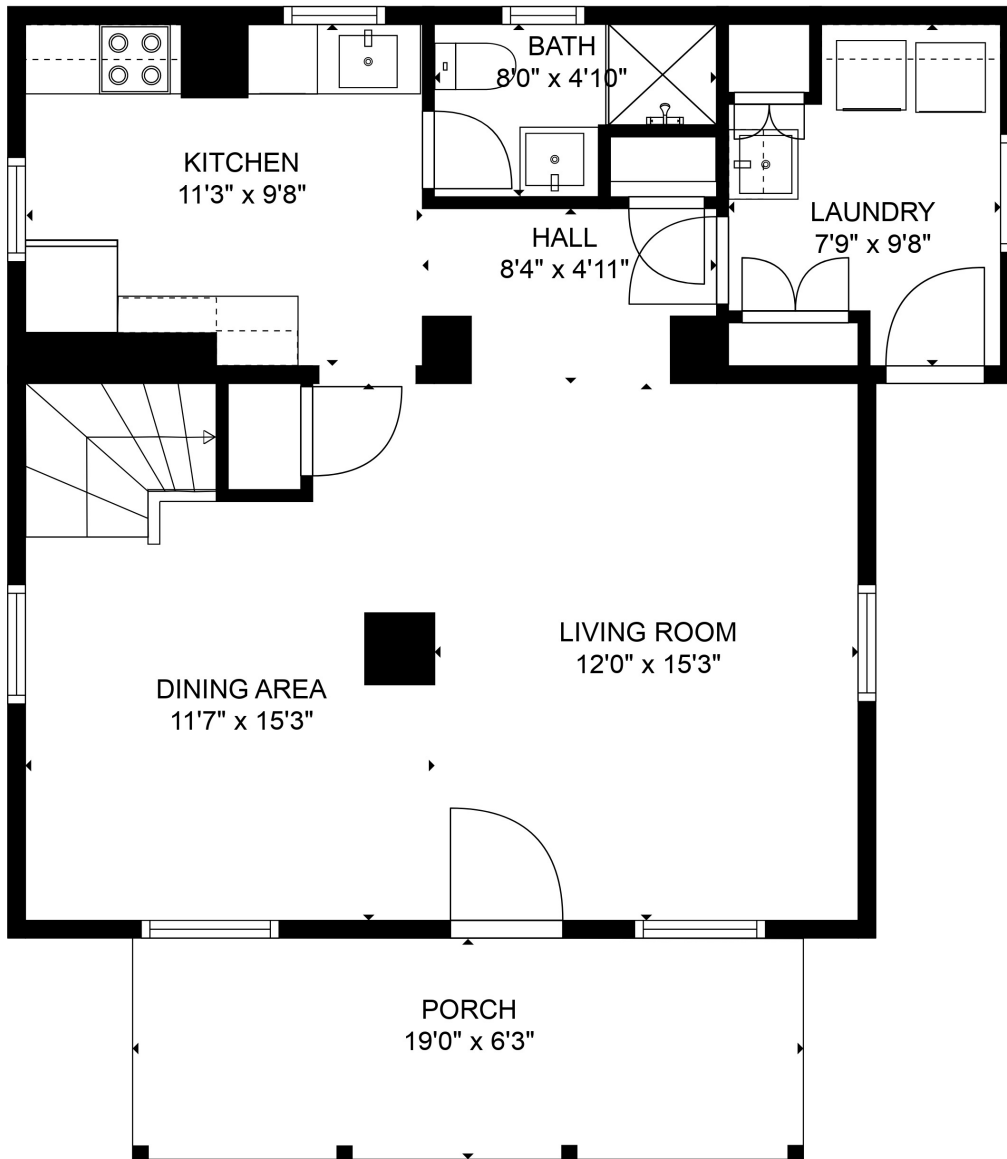

FLOOR 1

FLOOR 2

**TOTAL: 1188 sq. ft**  
 FLOOR 1: 632 sq. ft, FLOOR 2: 556 sq. ft  
 EXCLUDED AREAS: PORCH: 119 sq. ft, LOW CEILING: 6 sq. ft

SIZE AND DIMENSIONS ARE APPROXIMATE, ACTUAL MAY VARY.

**TOTAL: 1188 sq. ft**  
 FLOOR 1: 632 sq. ft, FLOOR 2: 556 sq. ft  
 EXCLUDED AREAS: PORCH: 119 sq. ft, LOW CEILING: 6 sq. ft

SIZE AND DIMENSIONS ARE APPROXIMATE, ACTUAL MAY VARY.

**TOTAL: 1188 sq. ft**  
 FLOOR 1: 632 sq. ft, FLOOR 2: 556 sq. ft  
 EXCLUDED AREAS: PORCH: 119 sq. ft, LOW CEILING: 6 sq. ft

SIZE AND DIMENSIONS ARE APPROXIMATE, ACTUAL MAY VARY.