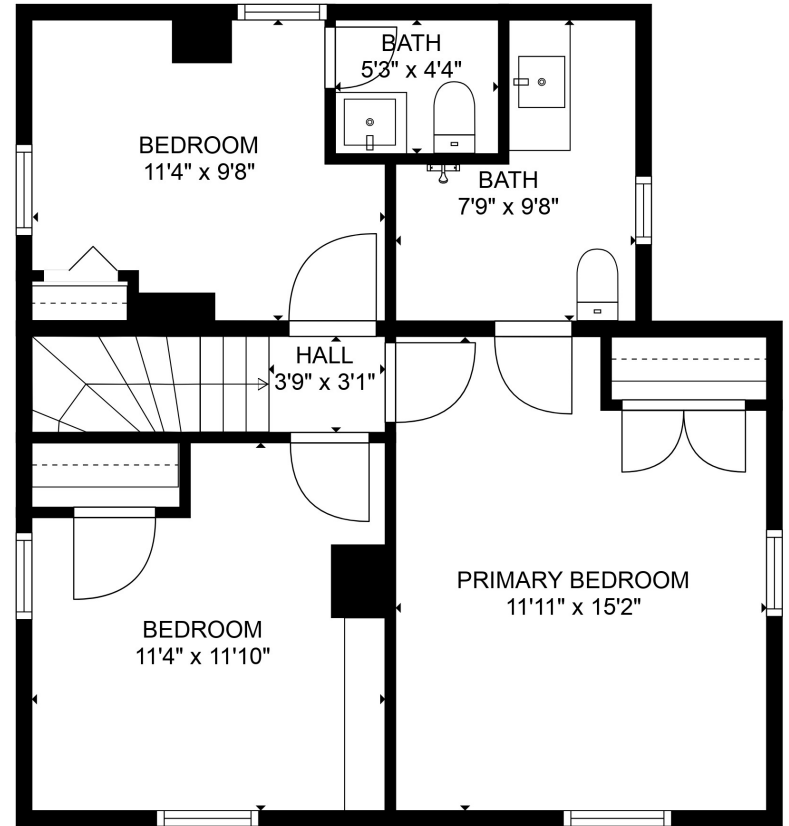

FLOOR 1

FLOOR 2

**TOTAL: 1188 sq. ft**  
 FLOOR 1: 632 sq. ft, FLOOR 2: 556 sq. ft  
 EXCLUDED AREAS: PORCH: 119 sq. ft, LOW CEILING: 6 sq. ft

SIZE AND DIMENSIONS ARE APPROXIMATE, ACTUAL MAY VARY.

**TOTAL: 1188 sq. ft**  
 FLOOR 1: 632 sq. ft, FLOOR 2: 556 sq. ft  
 EXCLUDED AREAS: PORCH: 119 sq. ft, LOW CEILING: 6 sq. ft

SIZE AND DIMENSIONS ARE APPROXIMATE, ACTUAL MAY VARY.

**TOTAL: 1188 sq. ft**  
 FLOOR 1: 632 sq. ft, FLOOR 2: 556 sq. ft  
 EXCLUDED AREAS: PORCH: 119 sq. ft, LOW CEILING: 6 sq. ft

SIZE AND DIMENSIONS ARE APPROXIMATE, ACTUAL MAY VARY.