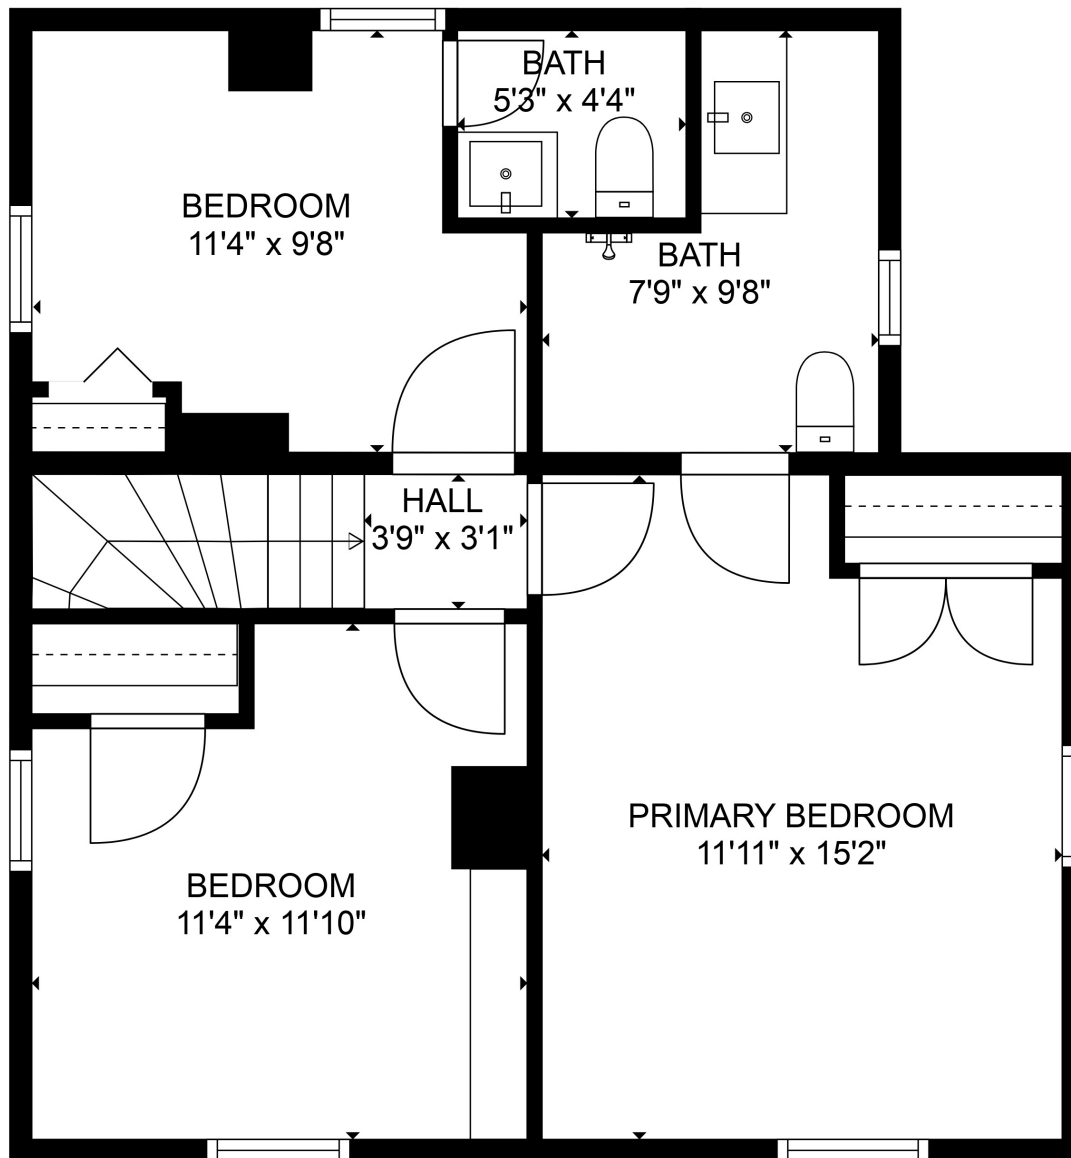

FLOOR 1

FLOOR 2

**TOTAL: 1188 sq. ft**  
 FLOOR 1: 632 sq. ft, FLOOR 2: 556 sq. ft  
 EXCLUDED AREAS: PORCH: 119 sq. ft, LOW CEILING: 6 sq. ft

SIZE AND DIMENSIONS ARE APPROXIMATE, ACTUAL MAY VARY.

**TOTAL: 1188 sq. ft**  
 FLOOR 1: 632 sq. ft, FLOOR 2: 556 sq. ft  
 EXCLUDED AREAS: PORCH: 119 sq. ft, LOW CEILING: 6 sq. ft

SIZE AND DIMENSIONS ARE APPROXIMATE, ACTUAL MAY VARY.

**TOTAL: 1188 sq. ft**  
 FLOOR 1: 632 sq. ft, FLOOR 2: 556 sq. ft  
 EXCLUDED AREAS: PORCH: 119 sq. ft, LOW CEILING: 6 sq. ft

SIZE AND DIMENSIONS ARE APPROXIMATE, ACTUAL MAY VARY.