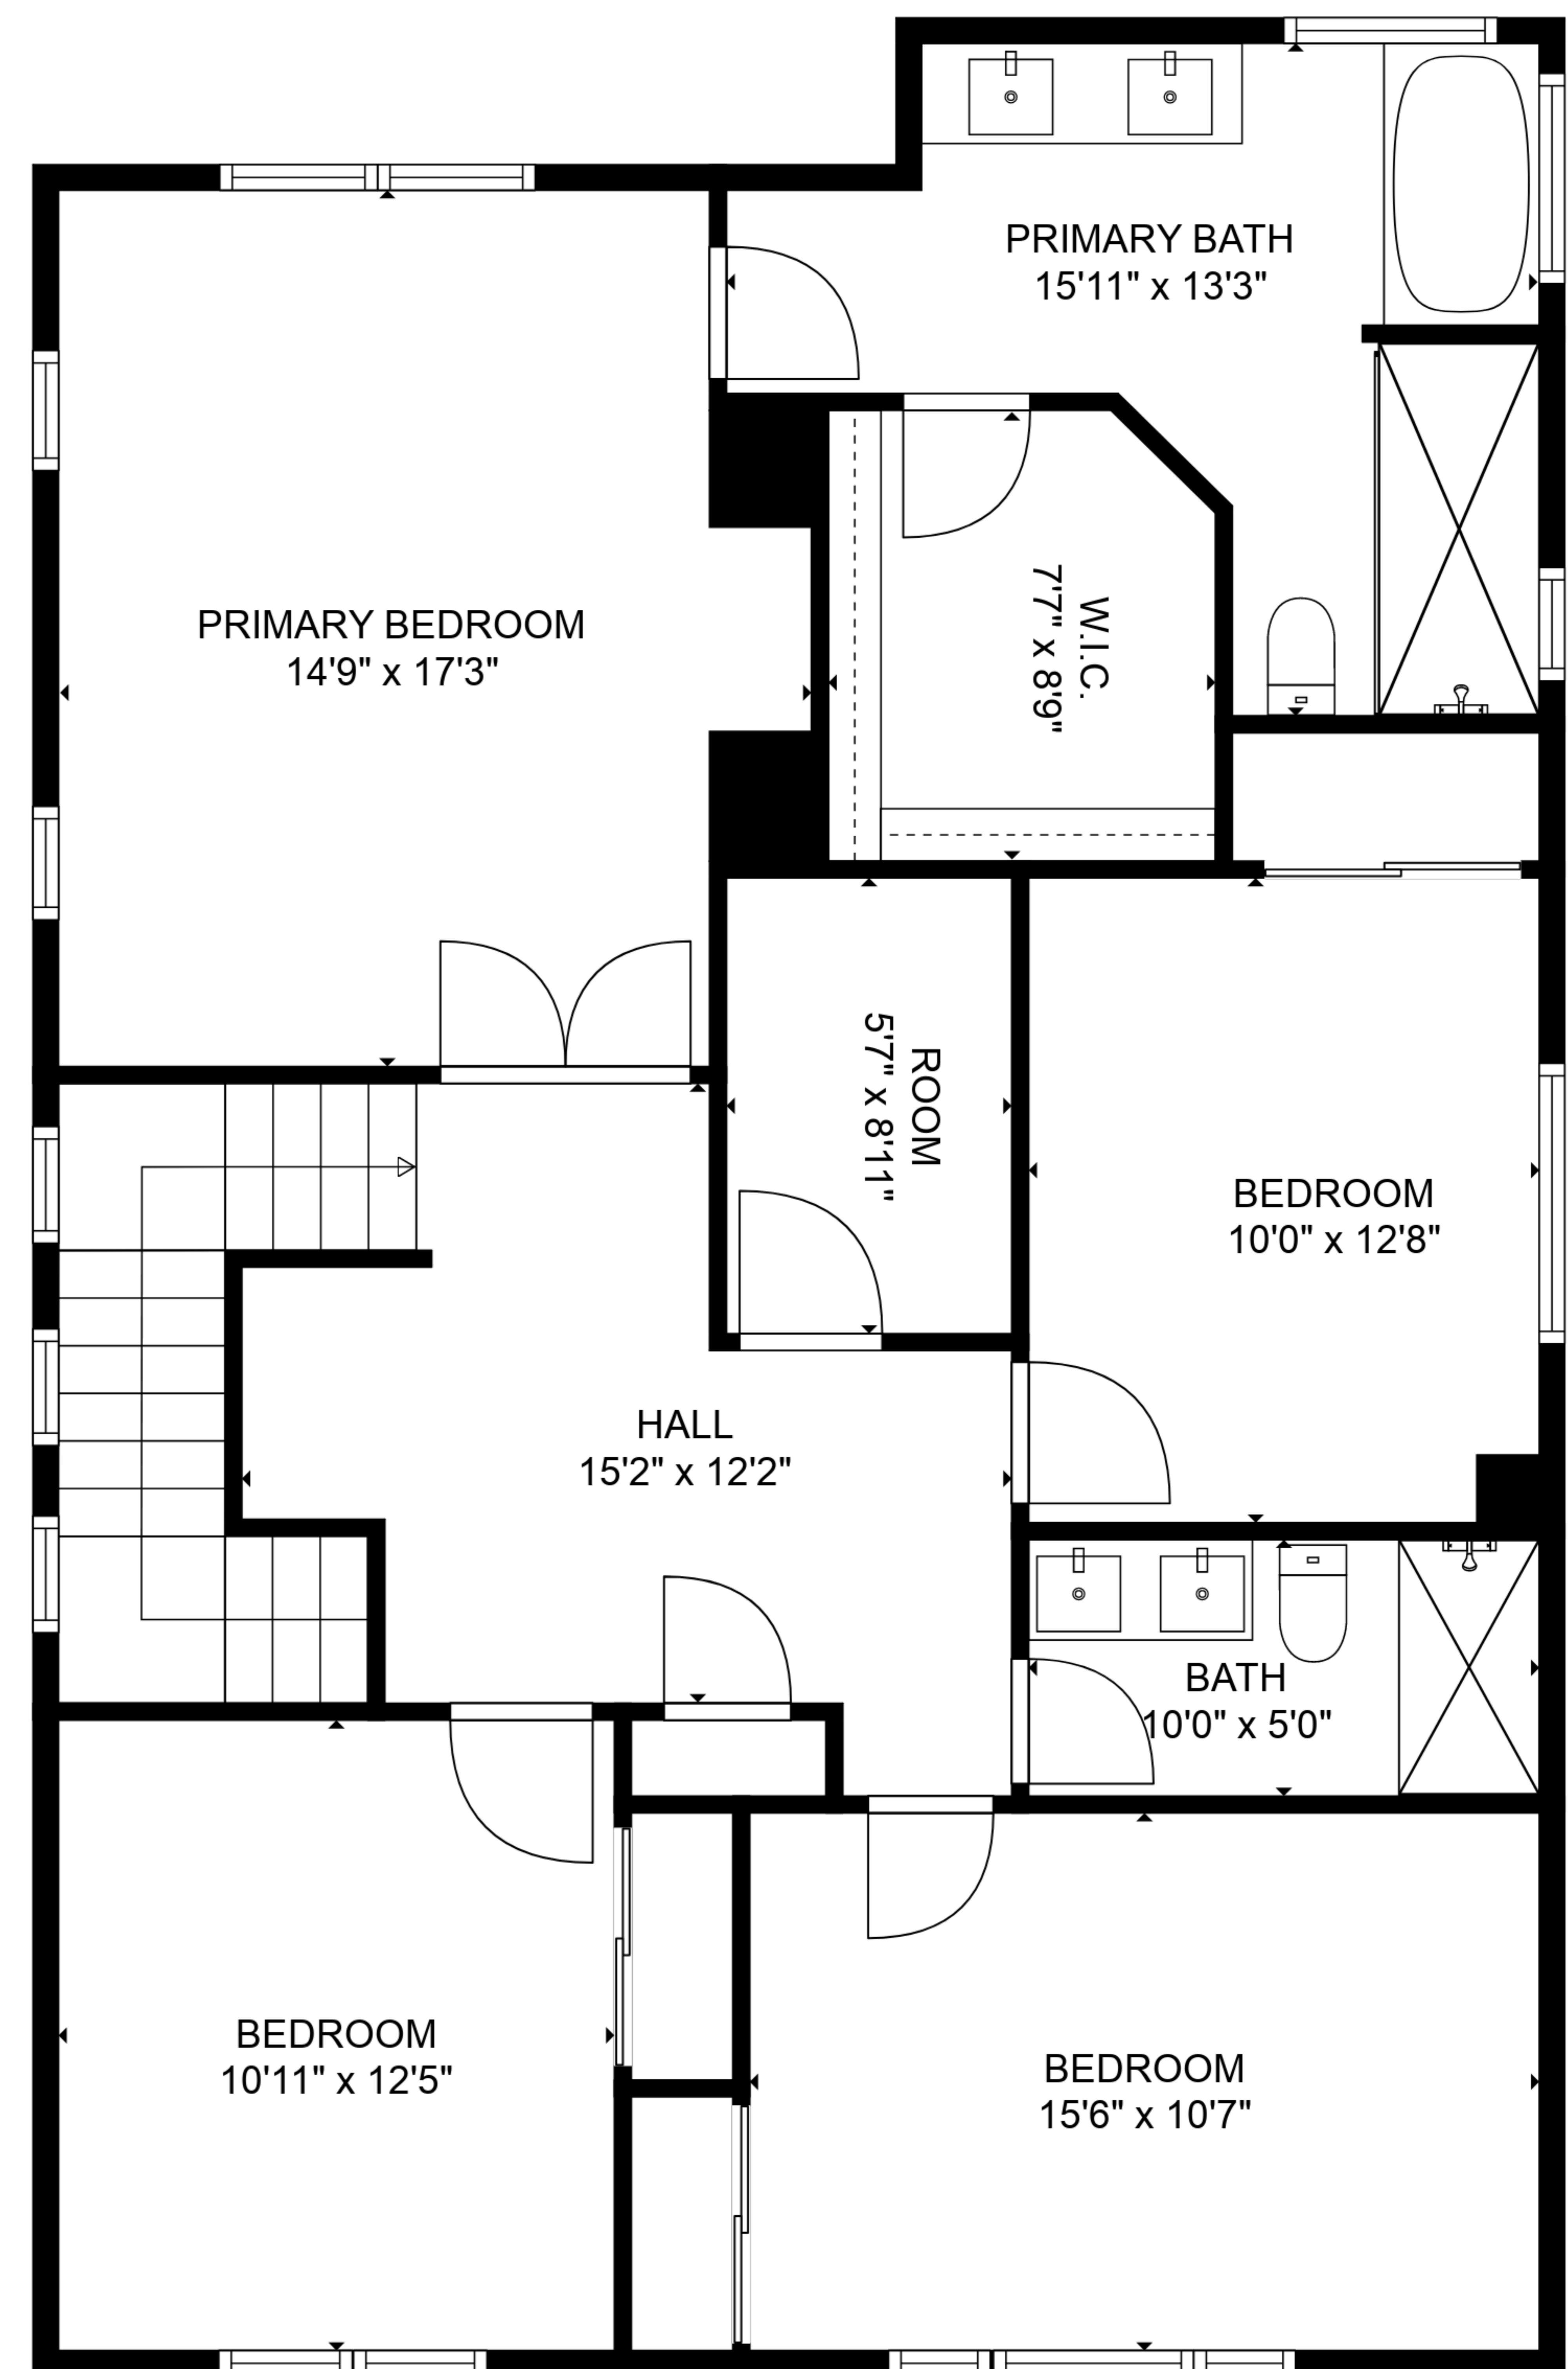

TOTAL: 2033 sq. ft
BELOW GROUND: 761 sq. ft, FLOOR 2: 1272 sq. ft
EXCLUDED AREAS: FIREPLACE: 13 sq. ft

TOTAL: 2033 sq. ft
 BELOW GROUND: 761 sq. ft, FLOOR 2: 1272 sq. ft
 EXCLUDED AREAS: FIREPLACE: 13 sq. ft

FLOOR 1

FLOOR 2

TOTAL: 2033 sq. ft
 BELOW GROUND: 761 sq. ft, FLOOR 2: 1272 sq. ft
 EXCLUDED AREAS: FIREPLACE: 13 sq. ft