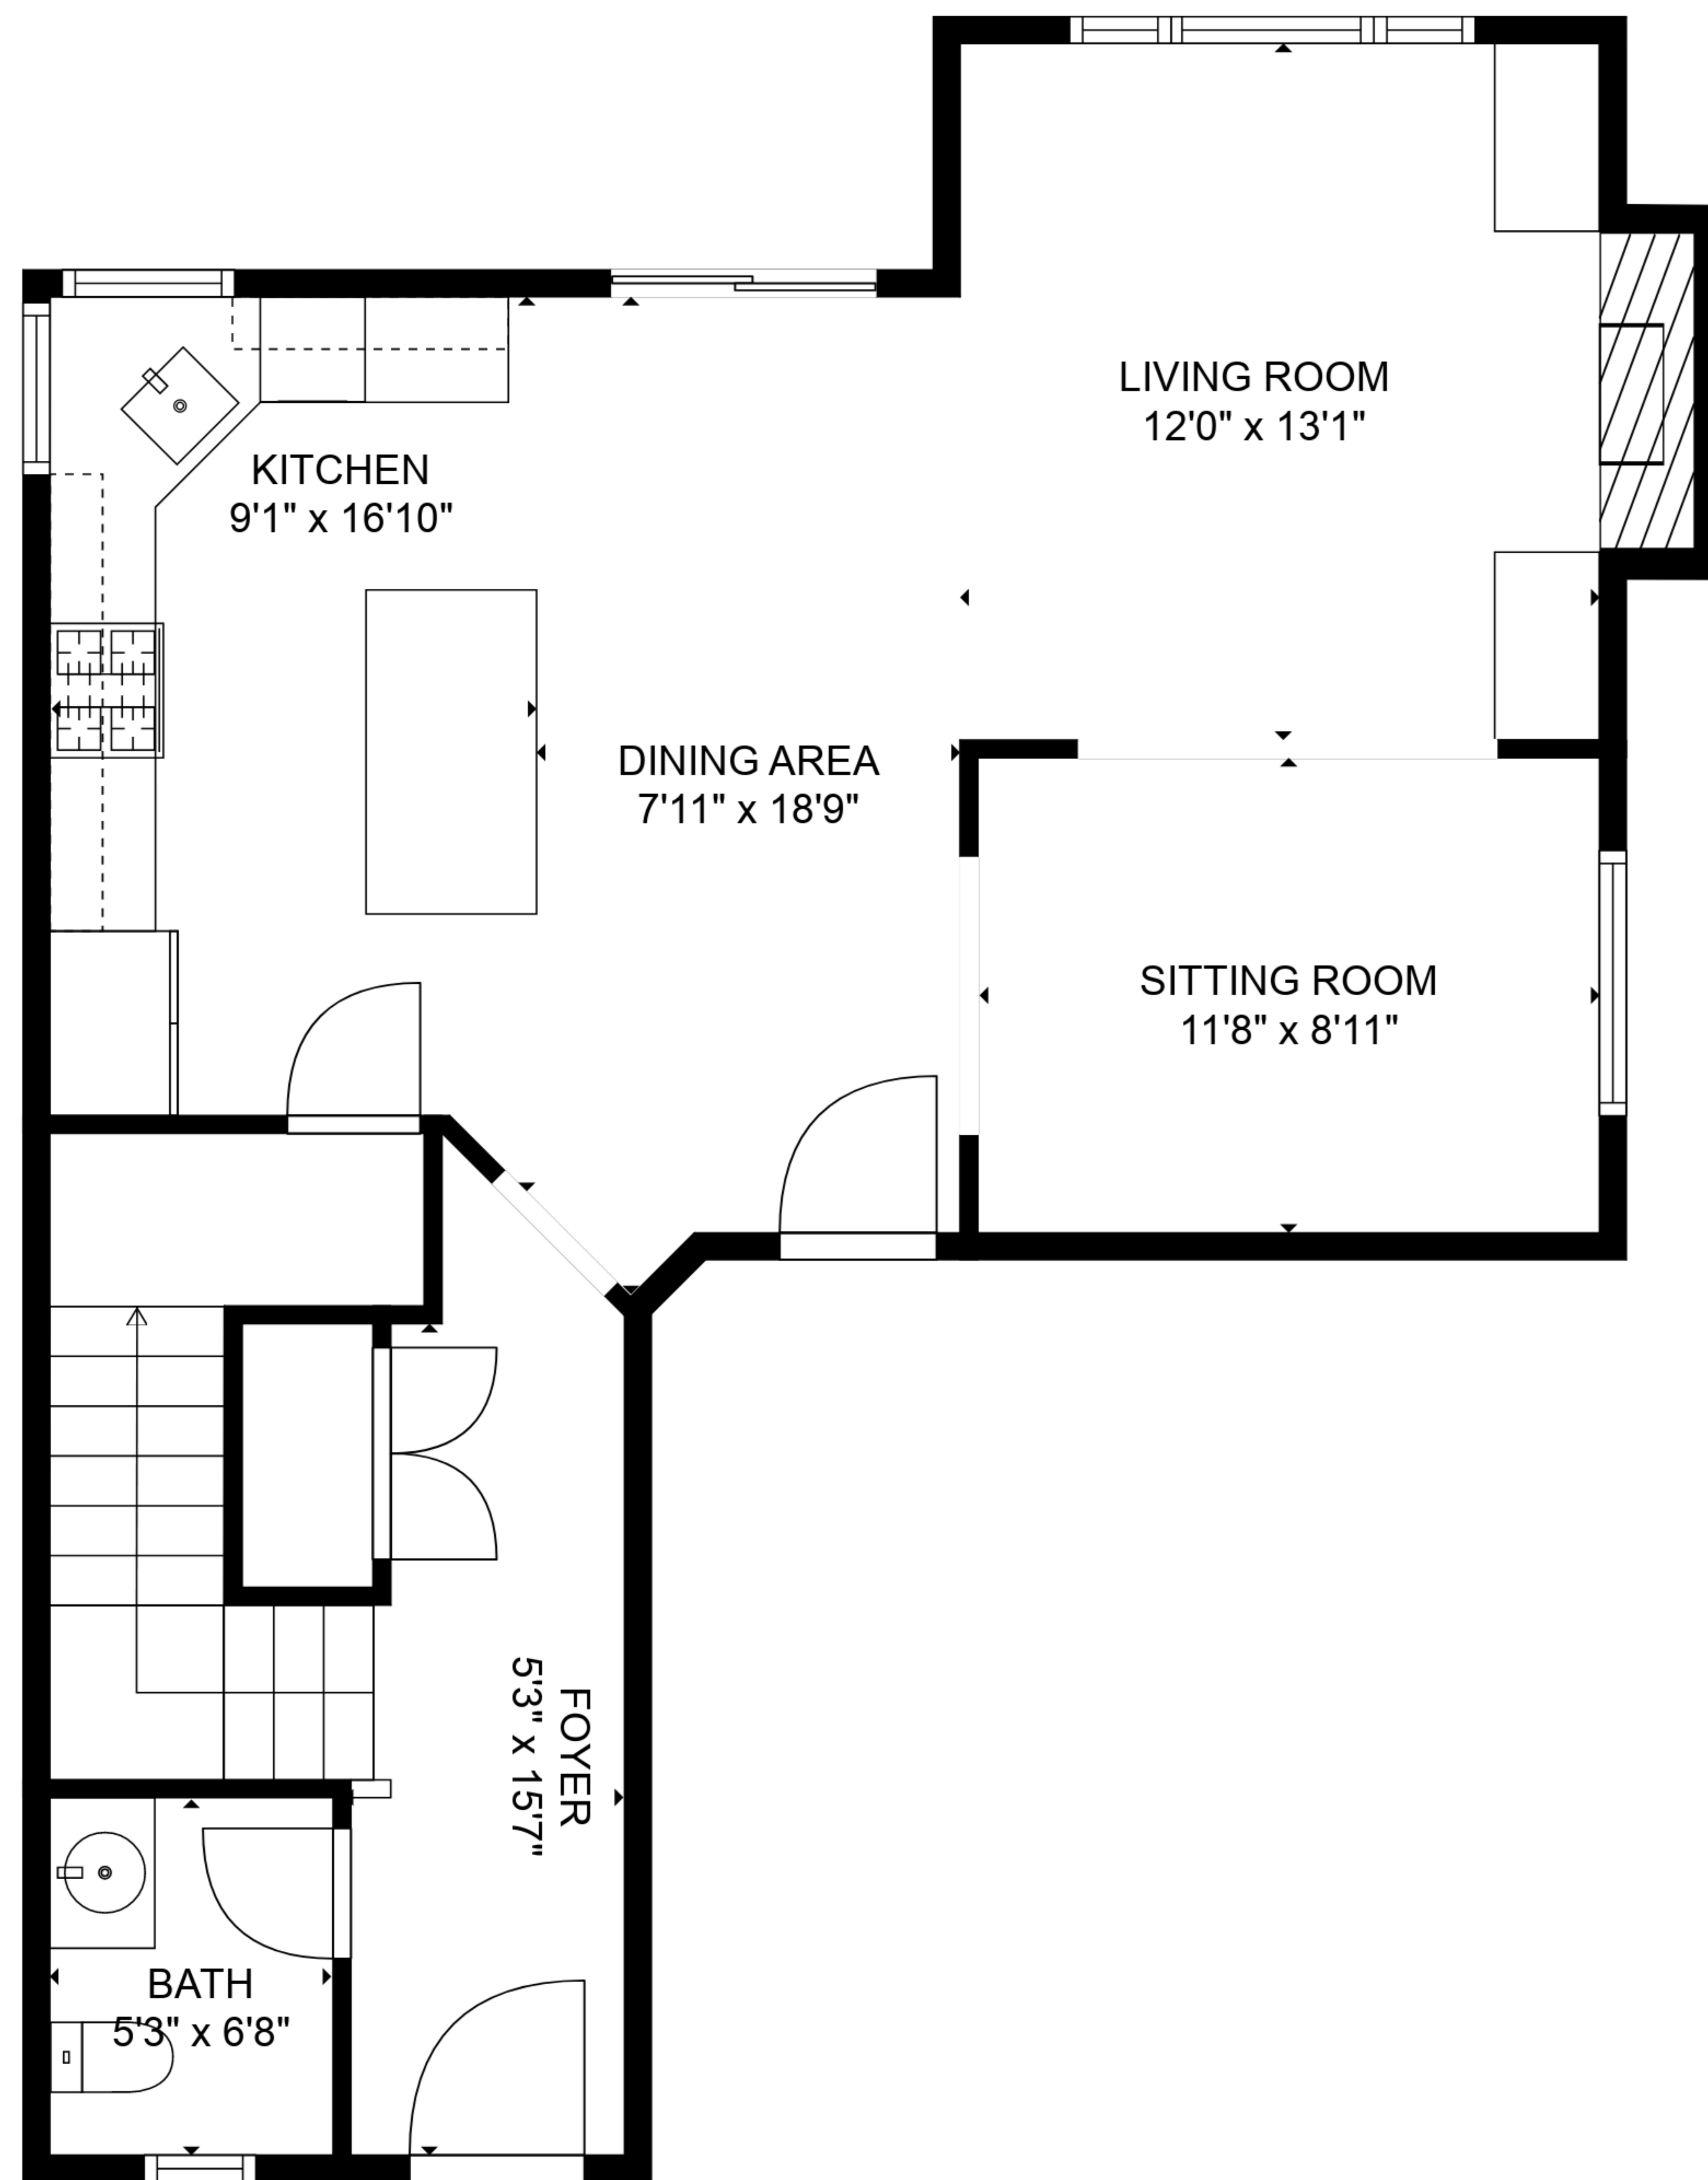

TOTAL: 2033 sq. ft
BELOW GROUND: 761 sq. ft, FLOOR 2: 1272 sq. ft
EXCLUDED AREAS: FIREPLACE: 13 sq. ft

TOTAL: 2033 sq. ft
 BELOW GROUND: 761 sq. ft, FLOOR 2: 1272 sq. ft
 EXCLUDED AREAS: FIREPLACE: 13 sq. ft

FLOOR 1

FLOOR 2

TOTAL: 2033 sq. ft
 BELOW GROUND: 761 sq. ft, FLOOR 2: 1272 sq. ft
 EXCLUDED AREAS: FIREPLACE: 13 sq. ft