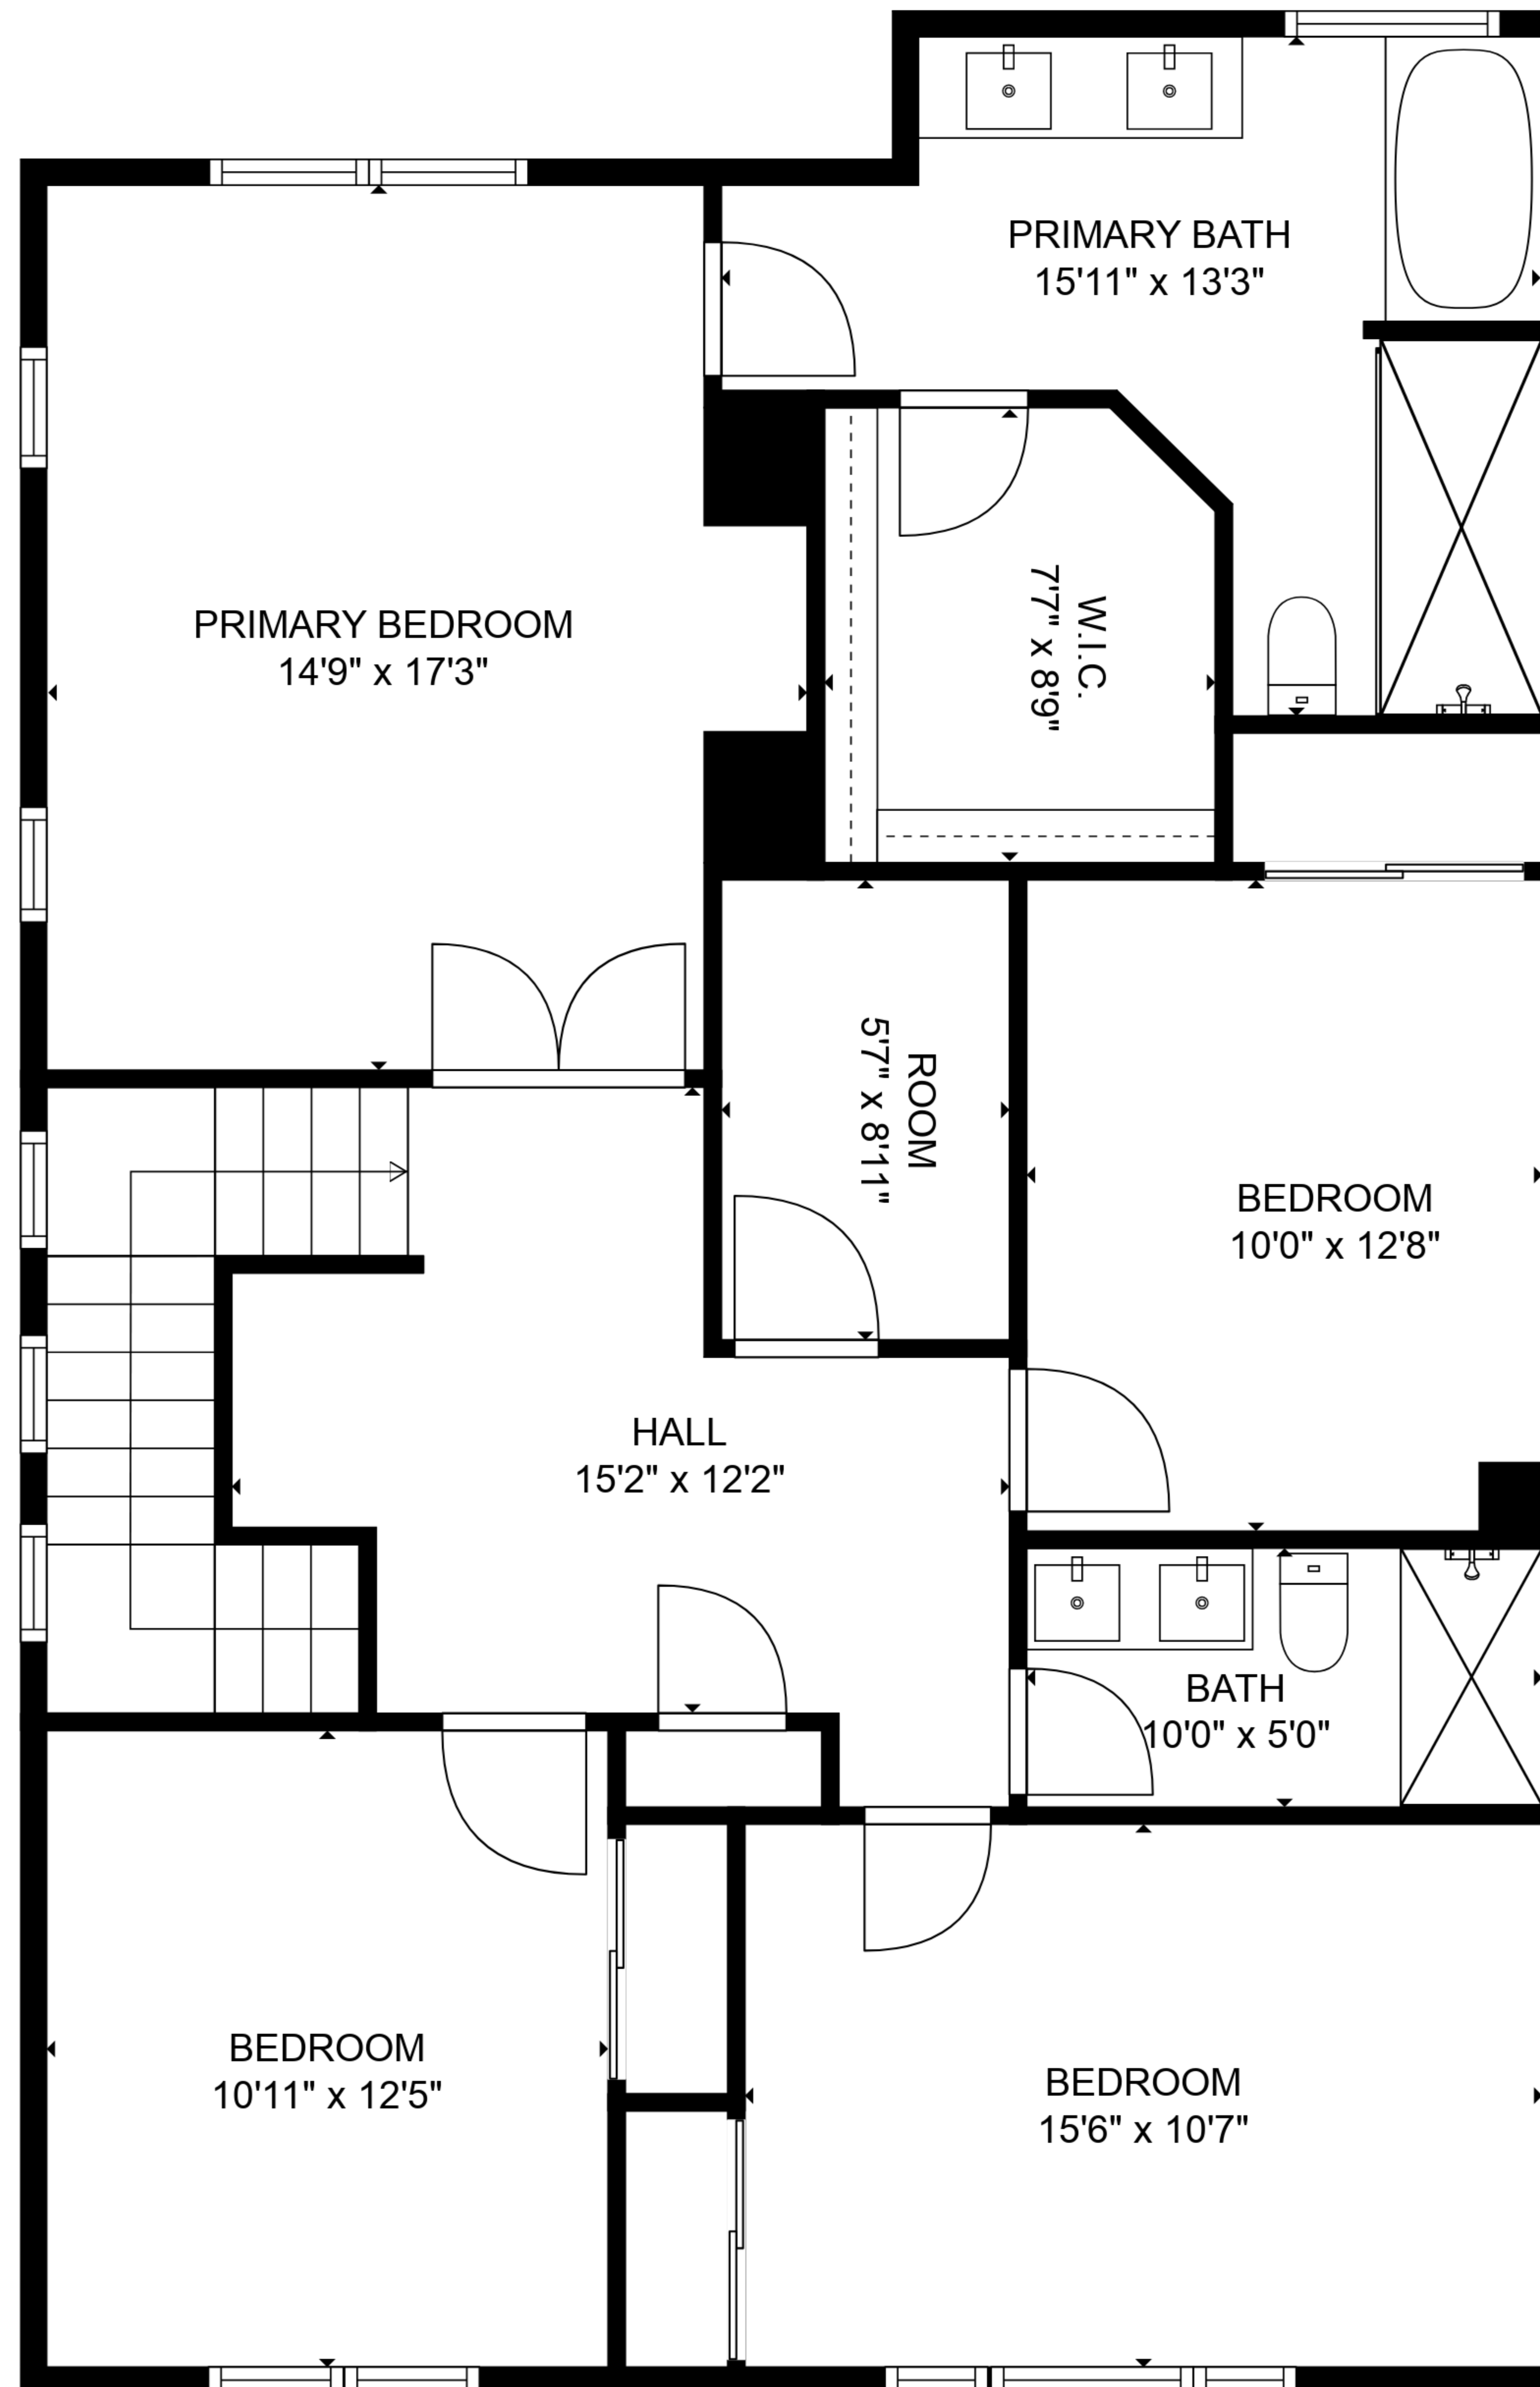

TOTAL: 2033 sq. ft
BELOW GROUND: 761 sq. ft, FLOOR 2: 1272 sq. ft
EXCLUDED AREAS: FIREPLACE: 13 sq. ft

TOTAL: 2033 sq. ft
 BELOW GROUND: 761 sq. ft, FLOOR 2: 1272 sq. ft
 EXCLUDED AREAS: FIREPLACE: 13 sq. ft

FLOOR 1

FLOOR 2

TOTAL: 2033 sq. ft
 BELOW GROUND: 761 sq. ft, FLOOR 2: 1272 sq. ft
 EXCLUDED AREAS: FIREPLACE: 13 sq. ft