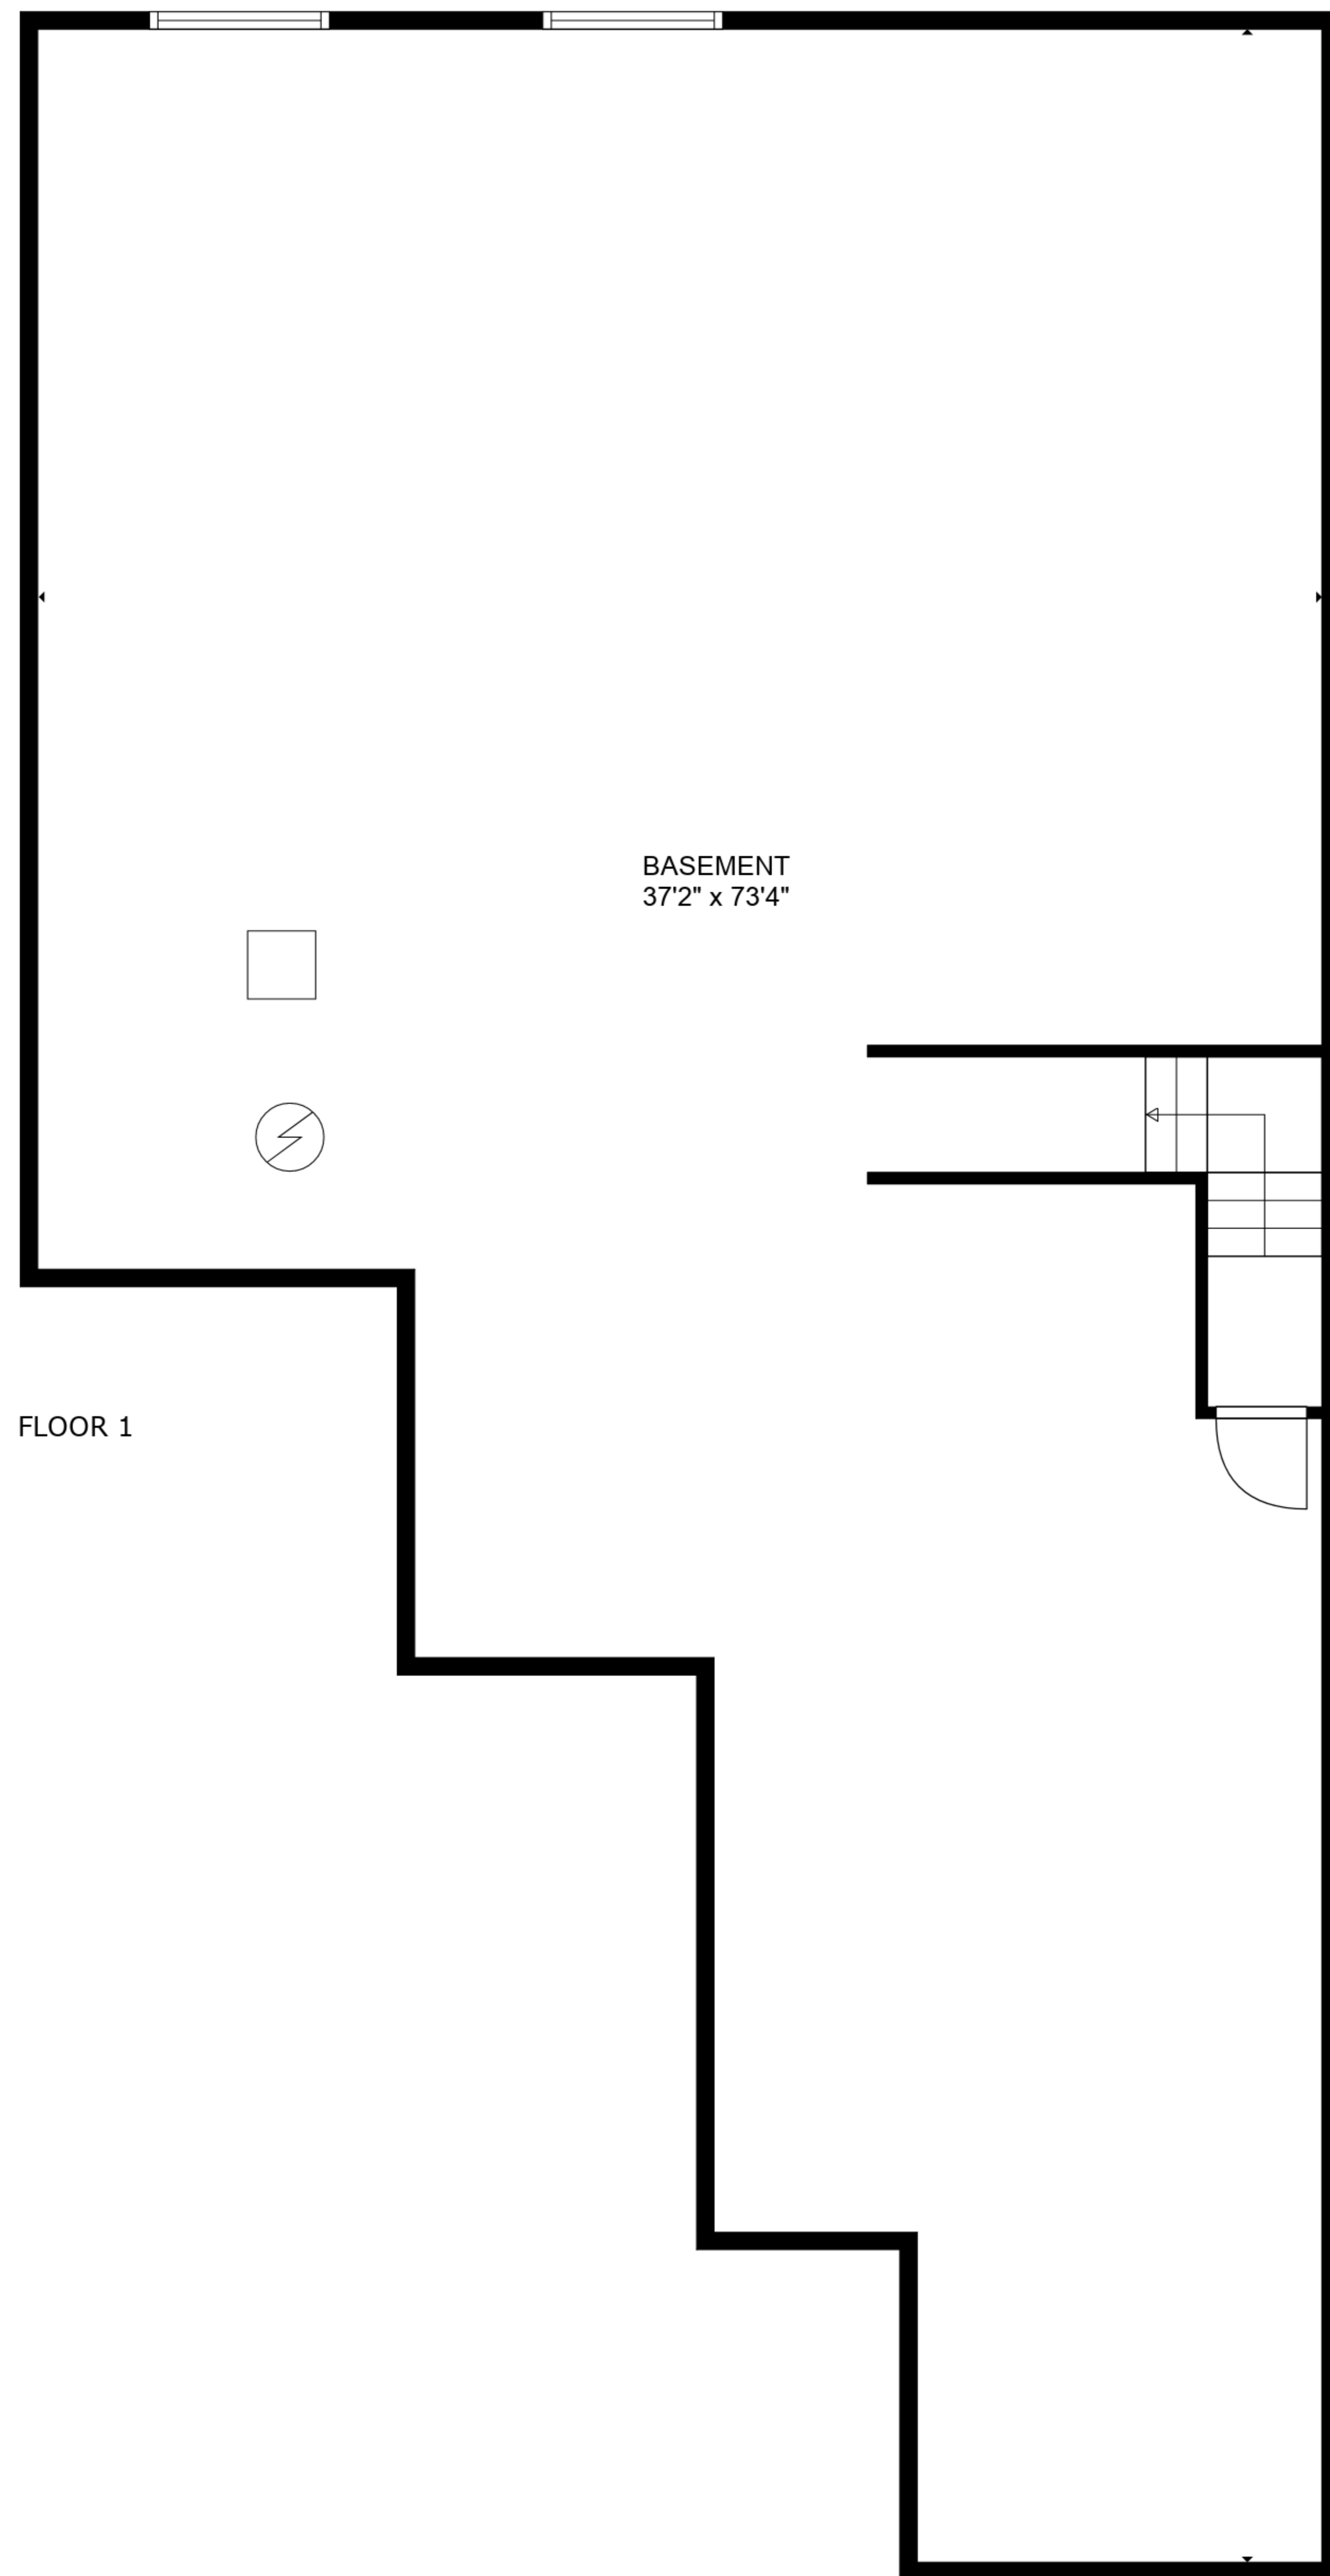

TOTAL: 2126 sq. ft

BELOW GROUND: 0 sq. ft, FLOOR 2: 2126 sq. ft
EXCLUDED AREAS: BASEMENT: 2034 sq. ft, GARAGE: 783 sq. ft

SIZES AND DIMENSIONS ARE APPROXIMATE, ACTUAL MAY VARY.

TOTAL: 2126 sq. ft

BELOW GROUND: 0 sq. ft, FLOOR 2: 2126 sq. ft
 EXCLUDED AREAS: BASEMENT: 2034 sq. ft, GARAGE: 783 sq. ft

SIZES AND DIMENSIONS ARE APPROXIMATE, ACTUAL MAY VARY.

TOTAL: 2126 sq. ft
 BELOW GROUND: 0 sq. ft, FLOOR 2: 2126 sq. ft
 EXCLUDED AREAS: BASEMENT: 2034 sq. ft, GARAGE: 783 sq. ft

SIZES AND DIMENSIONS ARE APPROXIMATE, ACTUAL MAY VARY.