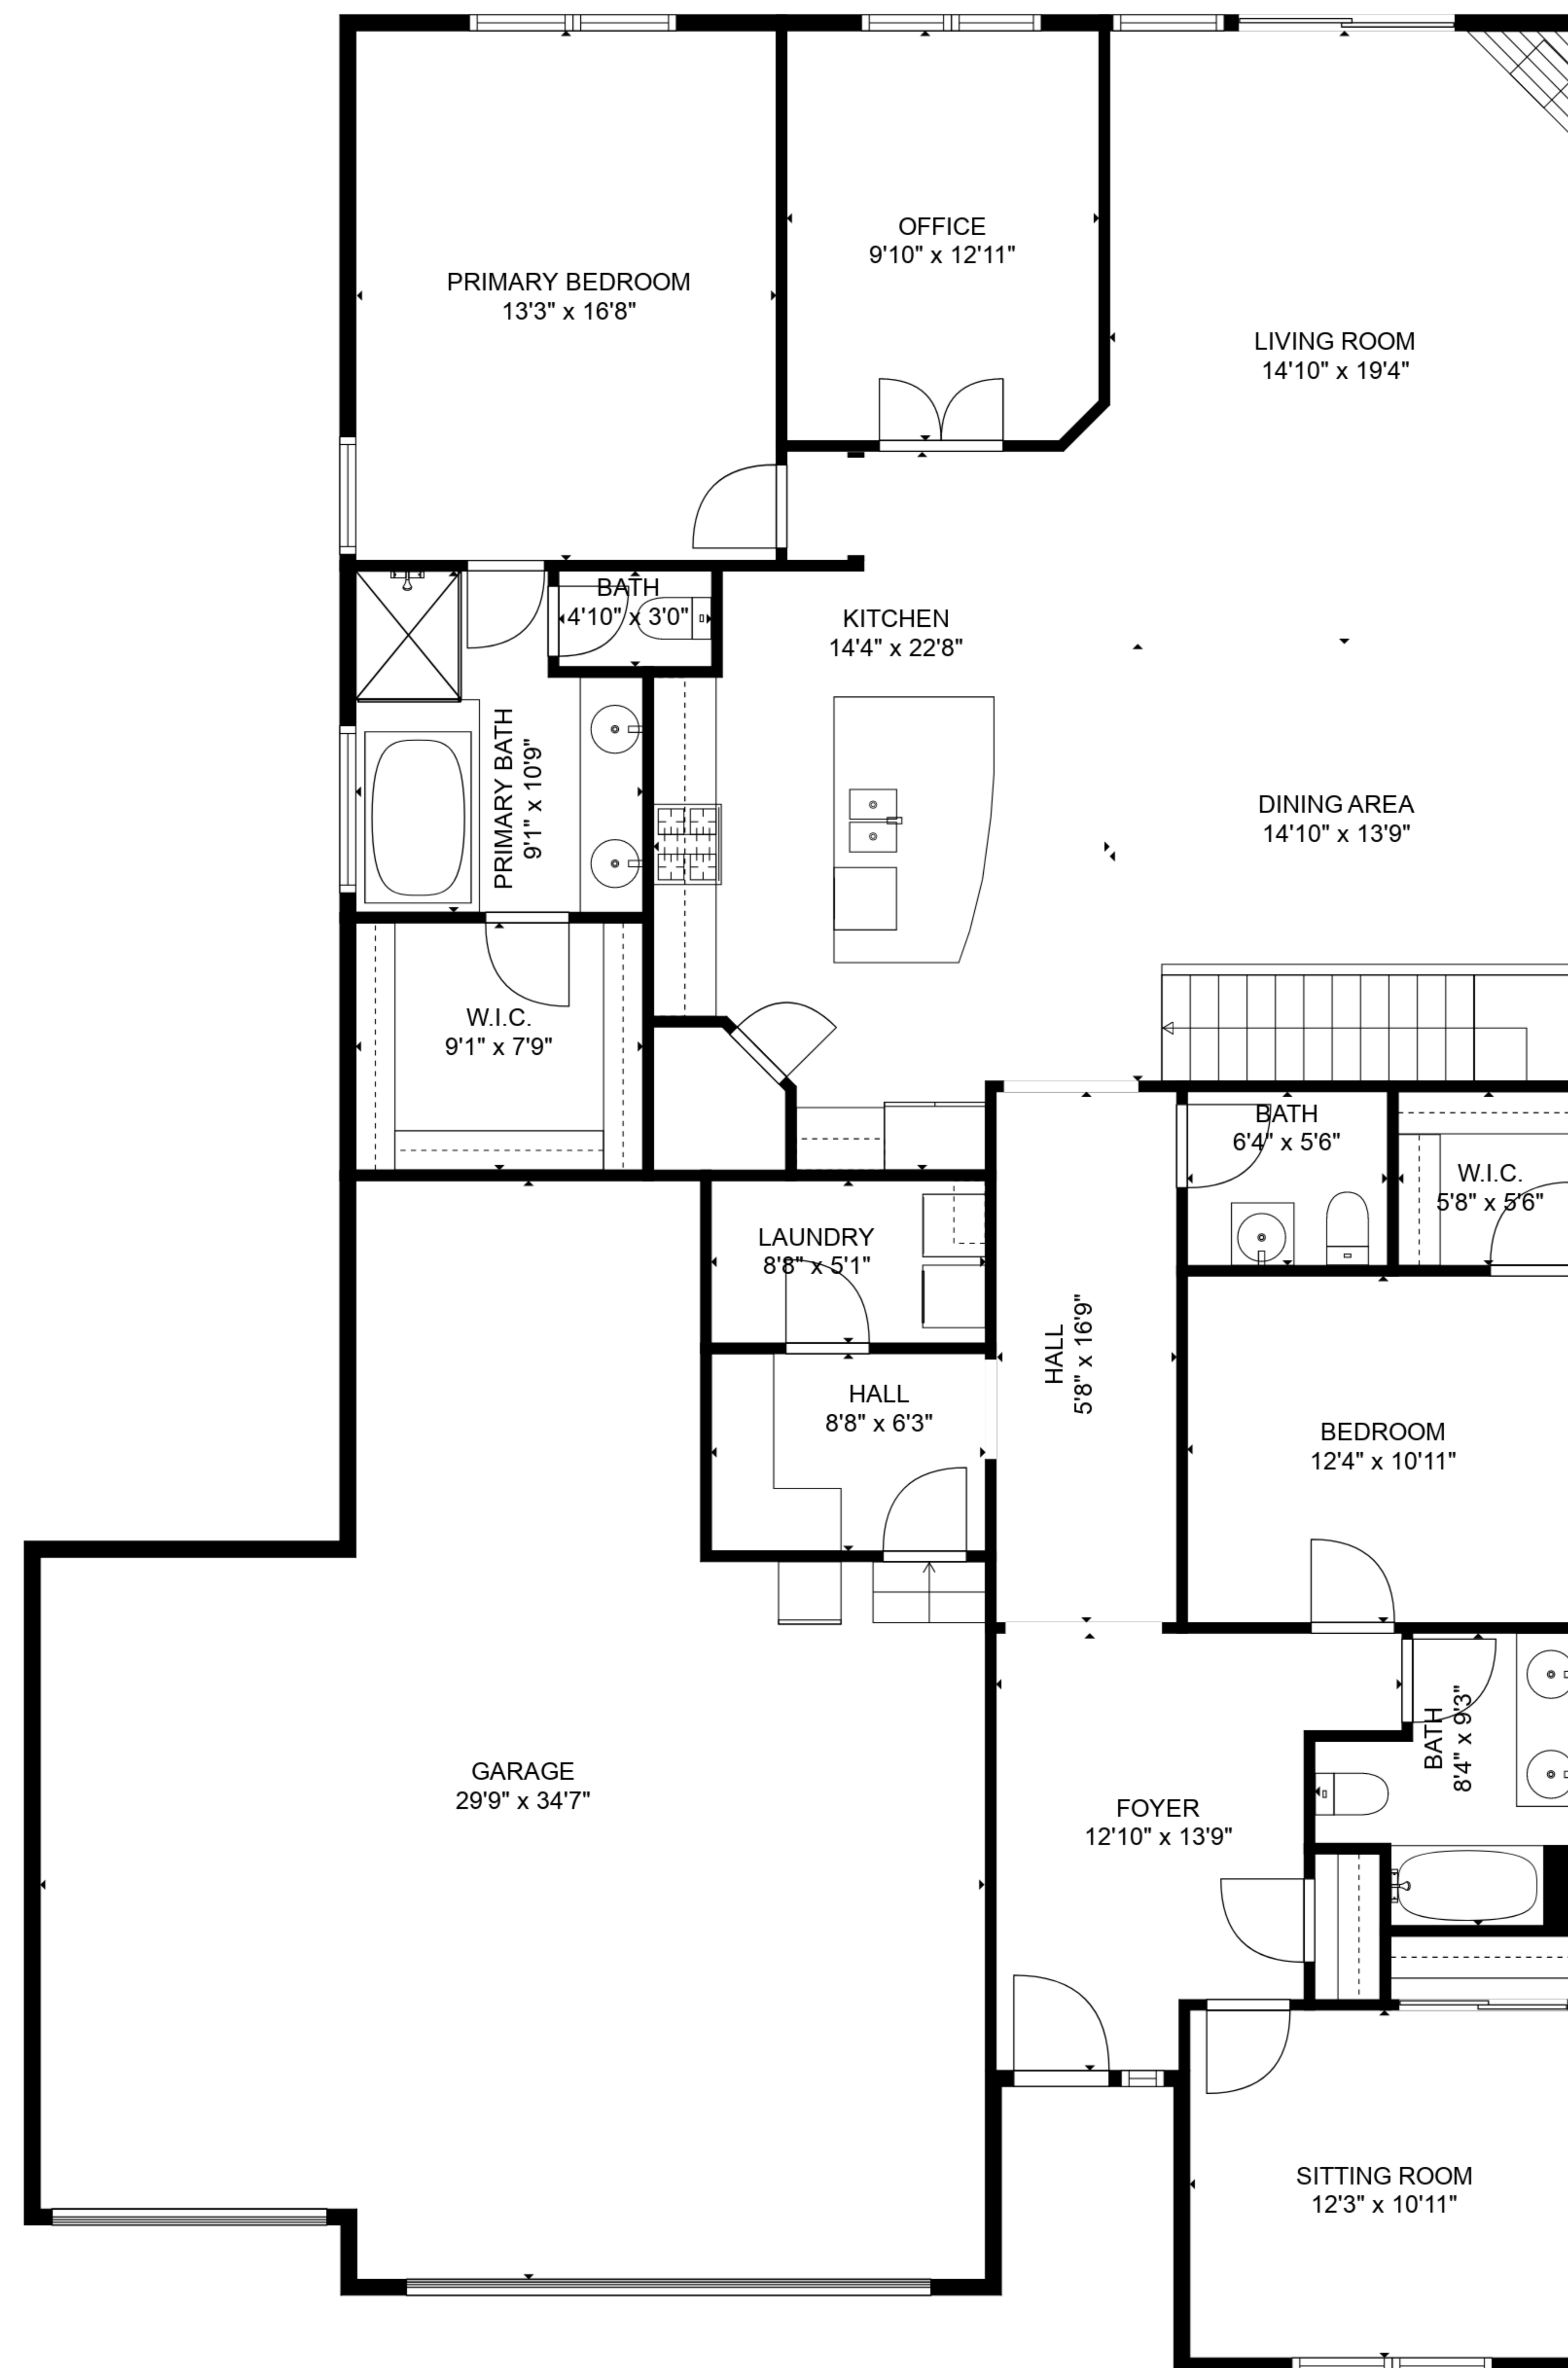

TOTAL: 2126 sq. ft

BELOW GROUND: 0 sq. ft, FLOOR 2: 2126 sq. ft
EXCLUDED AREAS: BASEMENT: 2034 sq. ft, GARAGE: 783 sq. ft

SIZES AND DIMENSIONS ARE APPROXIMATE, ACTUAL MAY VARY.

TOTAL: 2126 sq. ft

BELOW GROUND: 0 sq. ft, FLOOR 2: 2126 sq. ft
 EXCLUDED AREAS: BASEMENT: 2034 sq. ft, GARAGE: 783 sq. ft

SIZES AND DIMENSIONS ARE APPROXIMATE, ACTUAL MAY VARY.

TOTAL: 2126 sq. ft
 BELOW GROUND: 0 sq. ft, FLOOR 2: 2126 sq. ft
 EXCLUDED AREAS: BASEMENT: 2034 sq. ft, GARAGE: 783 sq. ft

SIZES AND DIMENSIONS ARE APPROXIMATE, ACTUAL MAY VARY.