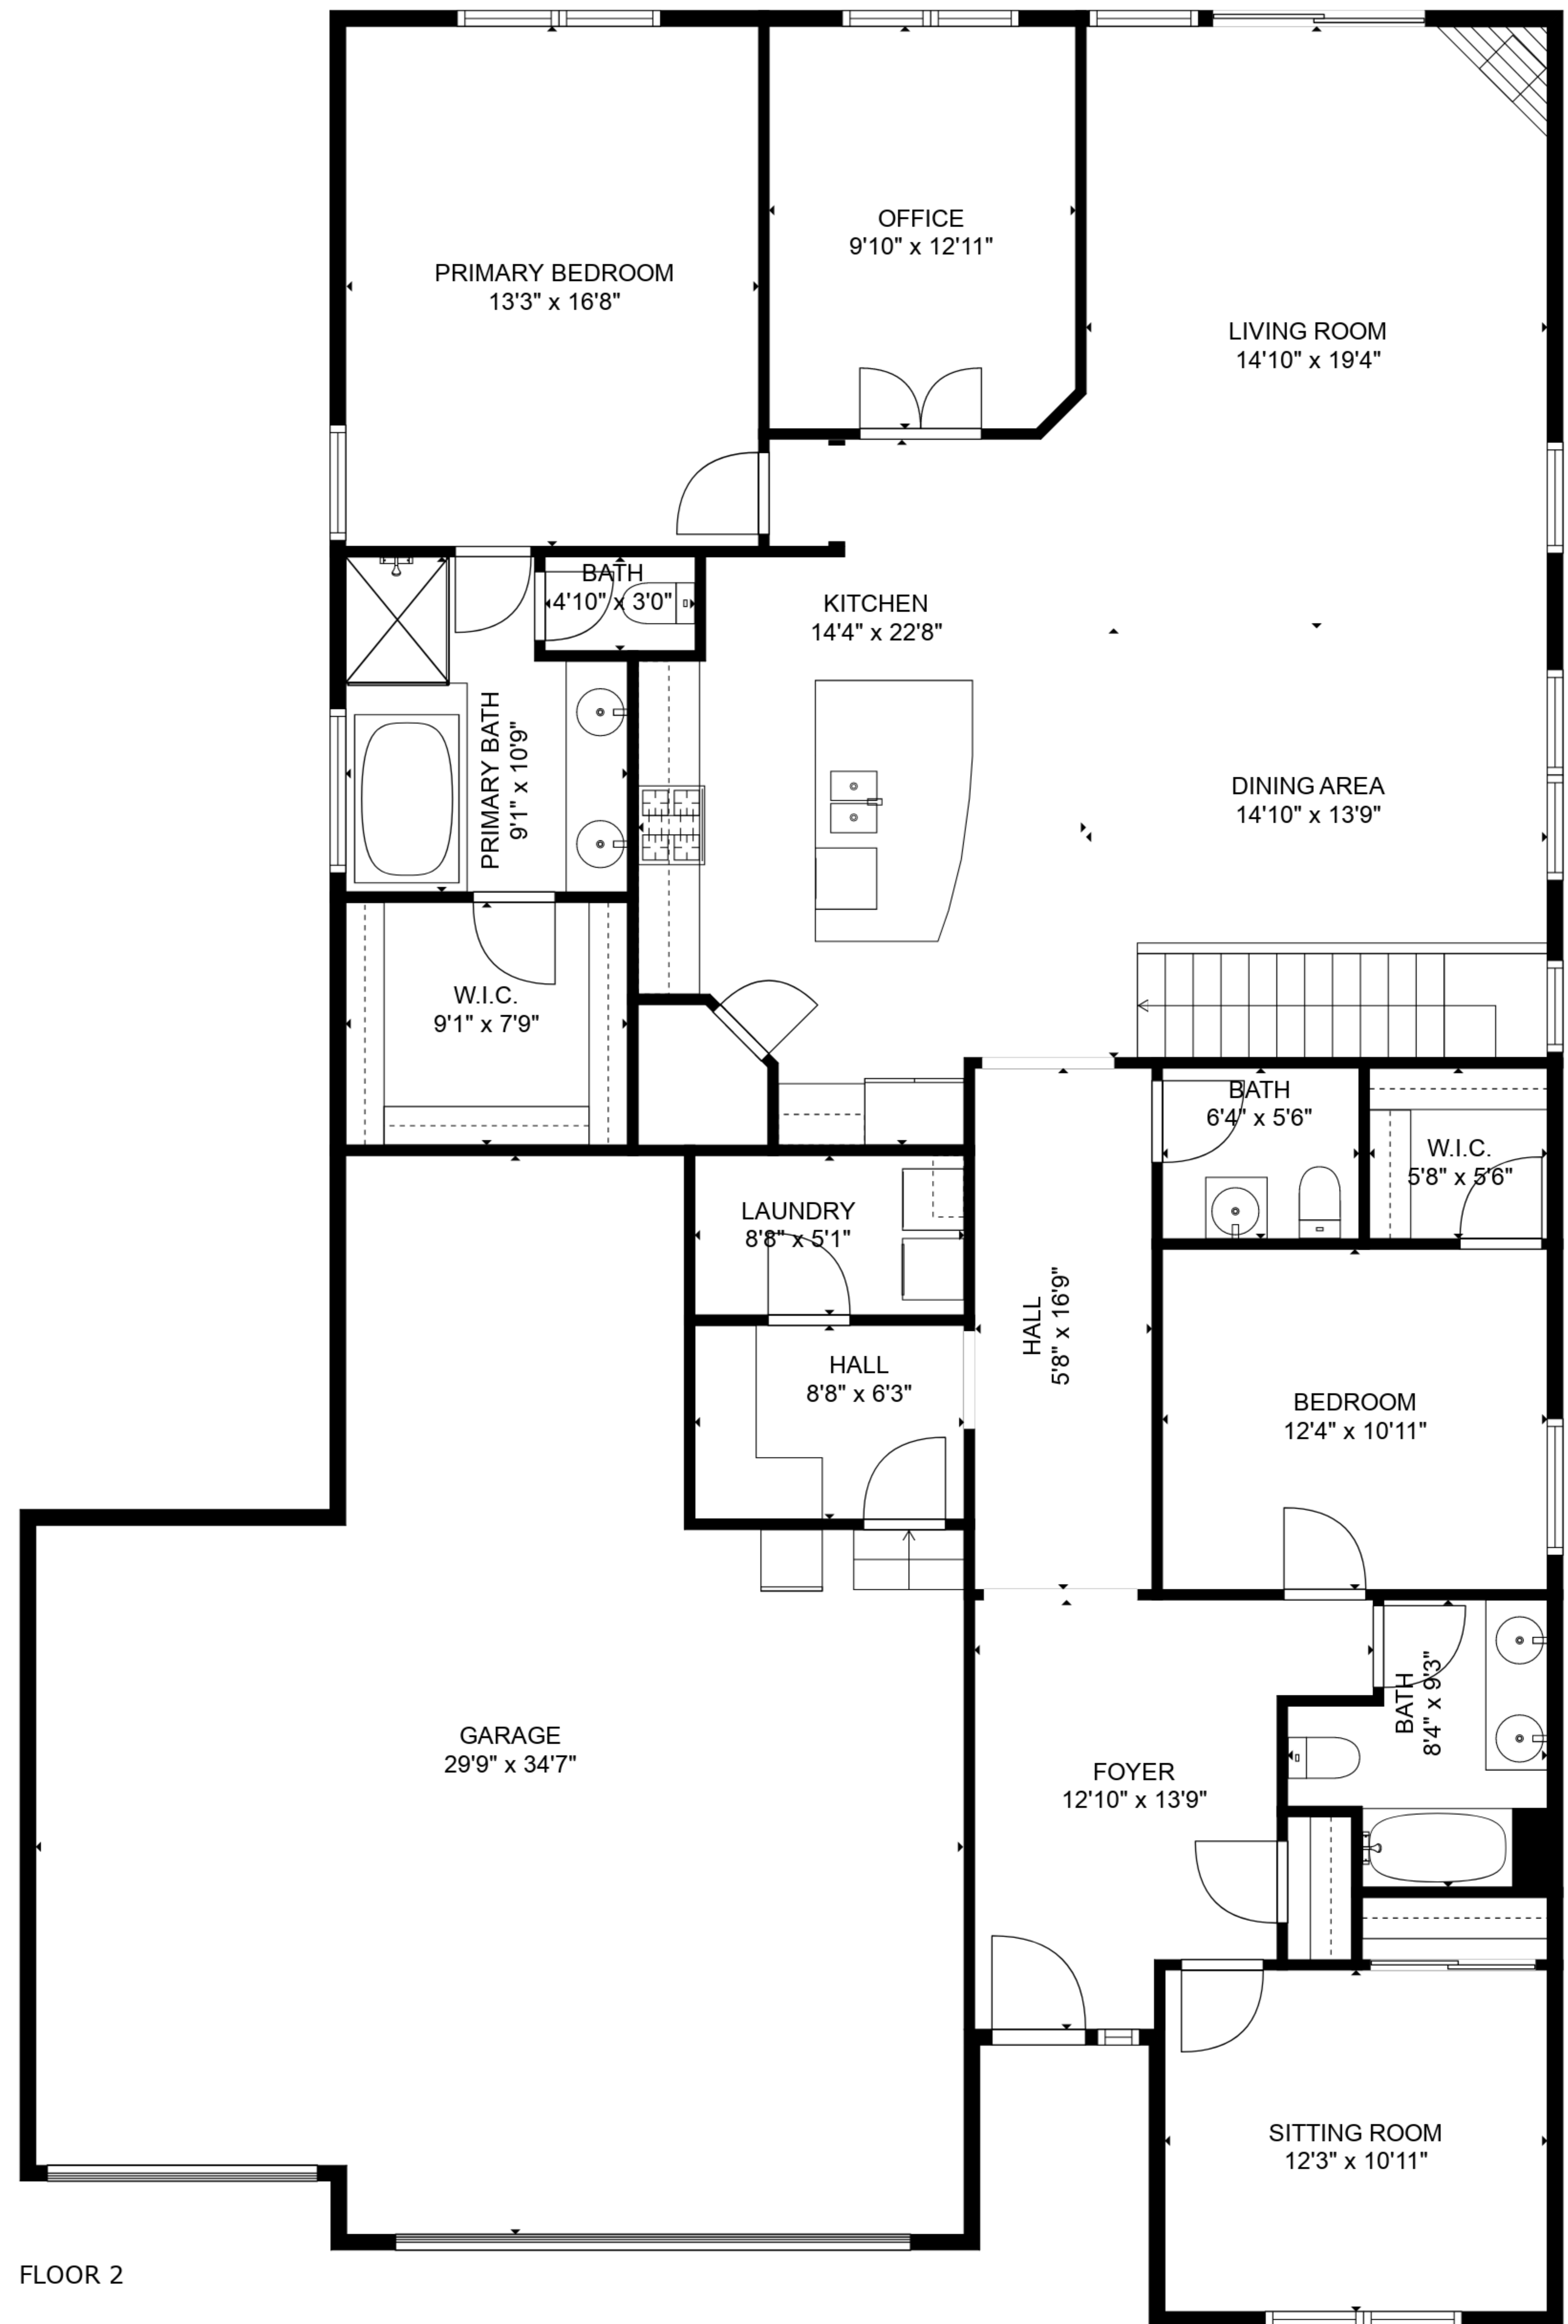

TOTAL: 2126 sq. ft

BELOW GROUND: 0 sq. ft, FLOOR 2: 2126 sq. ft
EXCLUDED AREAS: BASEMENT: 2034 sq. ft, GARAGE: 783 sq. ft

SIZES AND DIMENSIONS ARE APPROXIMATE, ACTUAL MAY VARY.

TOTAL: 2126 sq. ft

BELOW GROUND: 0 sq. ft, FLOOR 2: 2126 sq. ft
 EXCLUDED AREAS: BASEMENT: 2034 sq. ft, GARAGE: 783 sq. ft

SIZES AND DIMENSIONS ARE APPROXIMATE, ACTUAL MAY VARY.

TOTAL: 2126 sq. ft
 BELOW GROUND: 0 sq. ft, FLOOR 2: 2126 sq. ft
 EXCLUDED AREAS: BASEMENT: 2034 sq. ft, GARAGE: 783 sq. ft

SIZES AND DIMENSIONS ARE APPROXIMATE, ACTUAL MAY VARY.