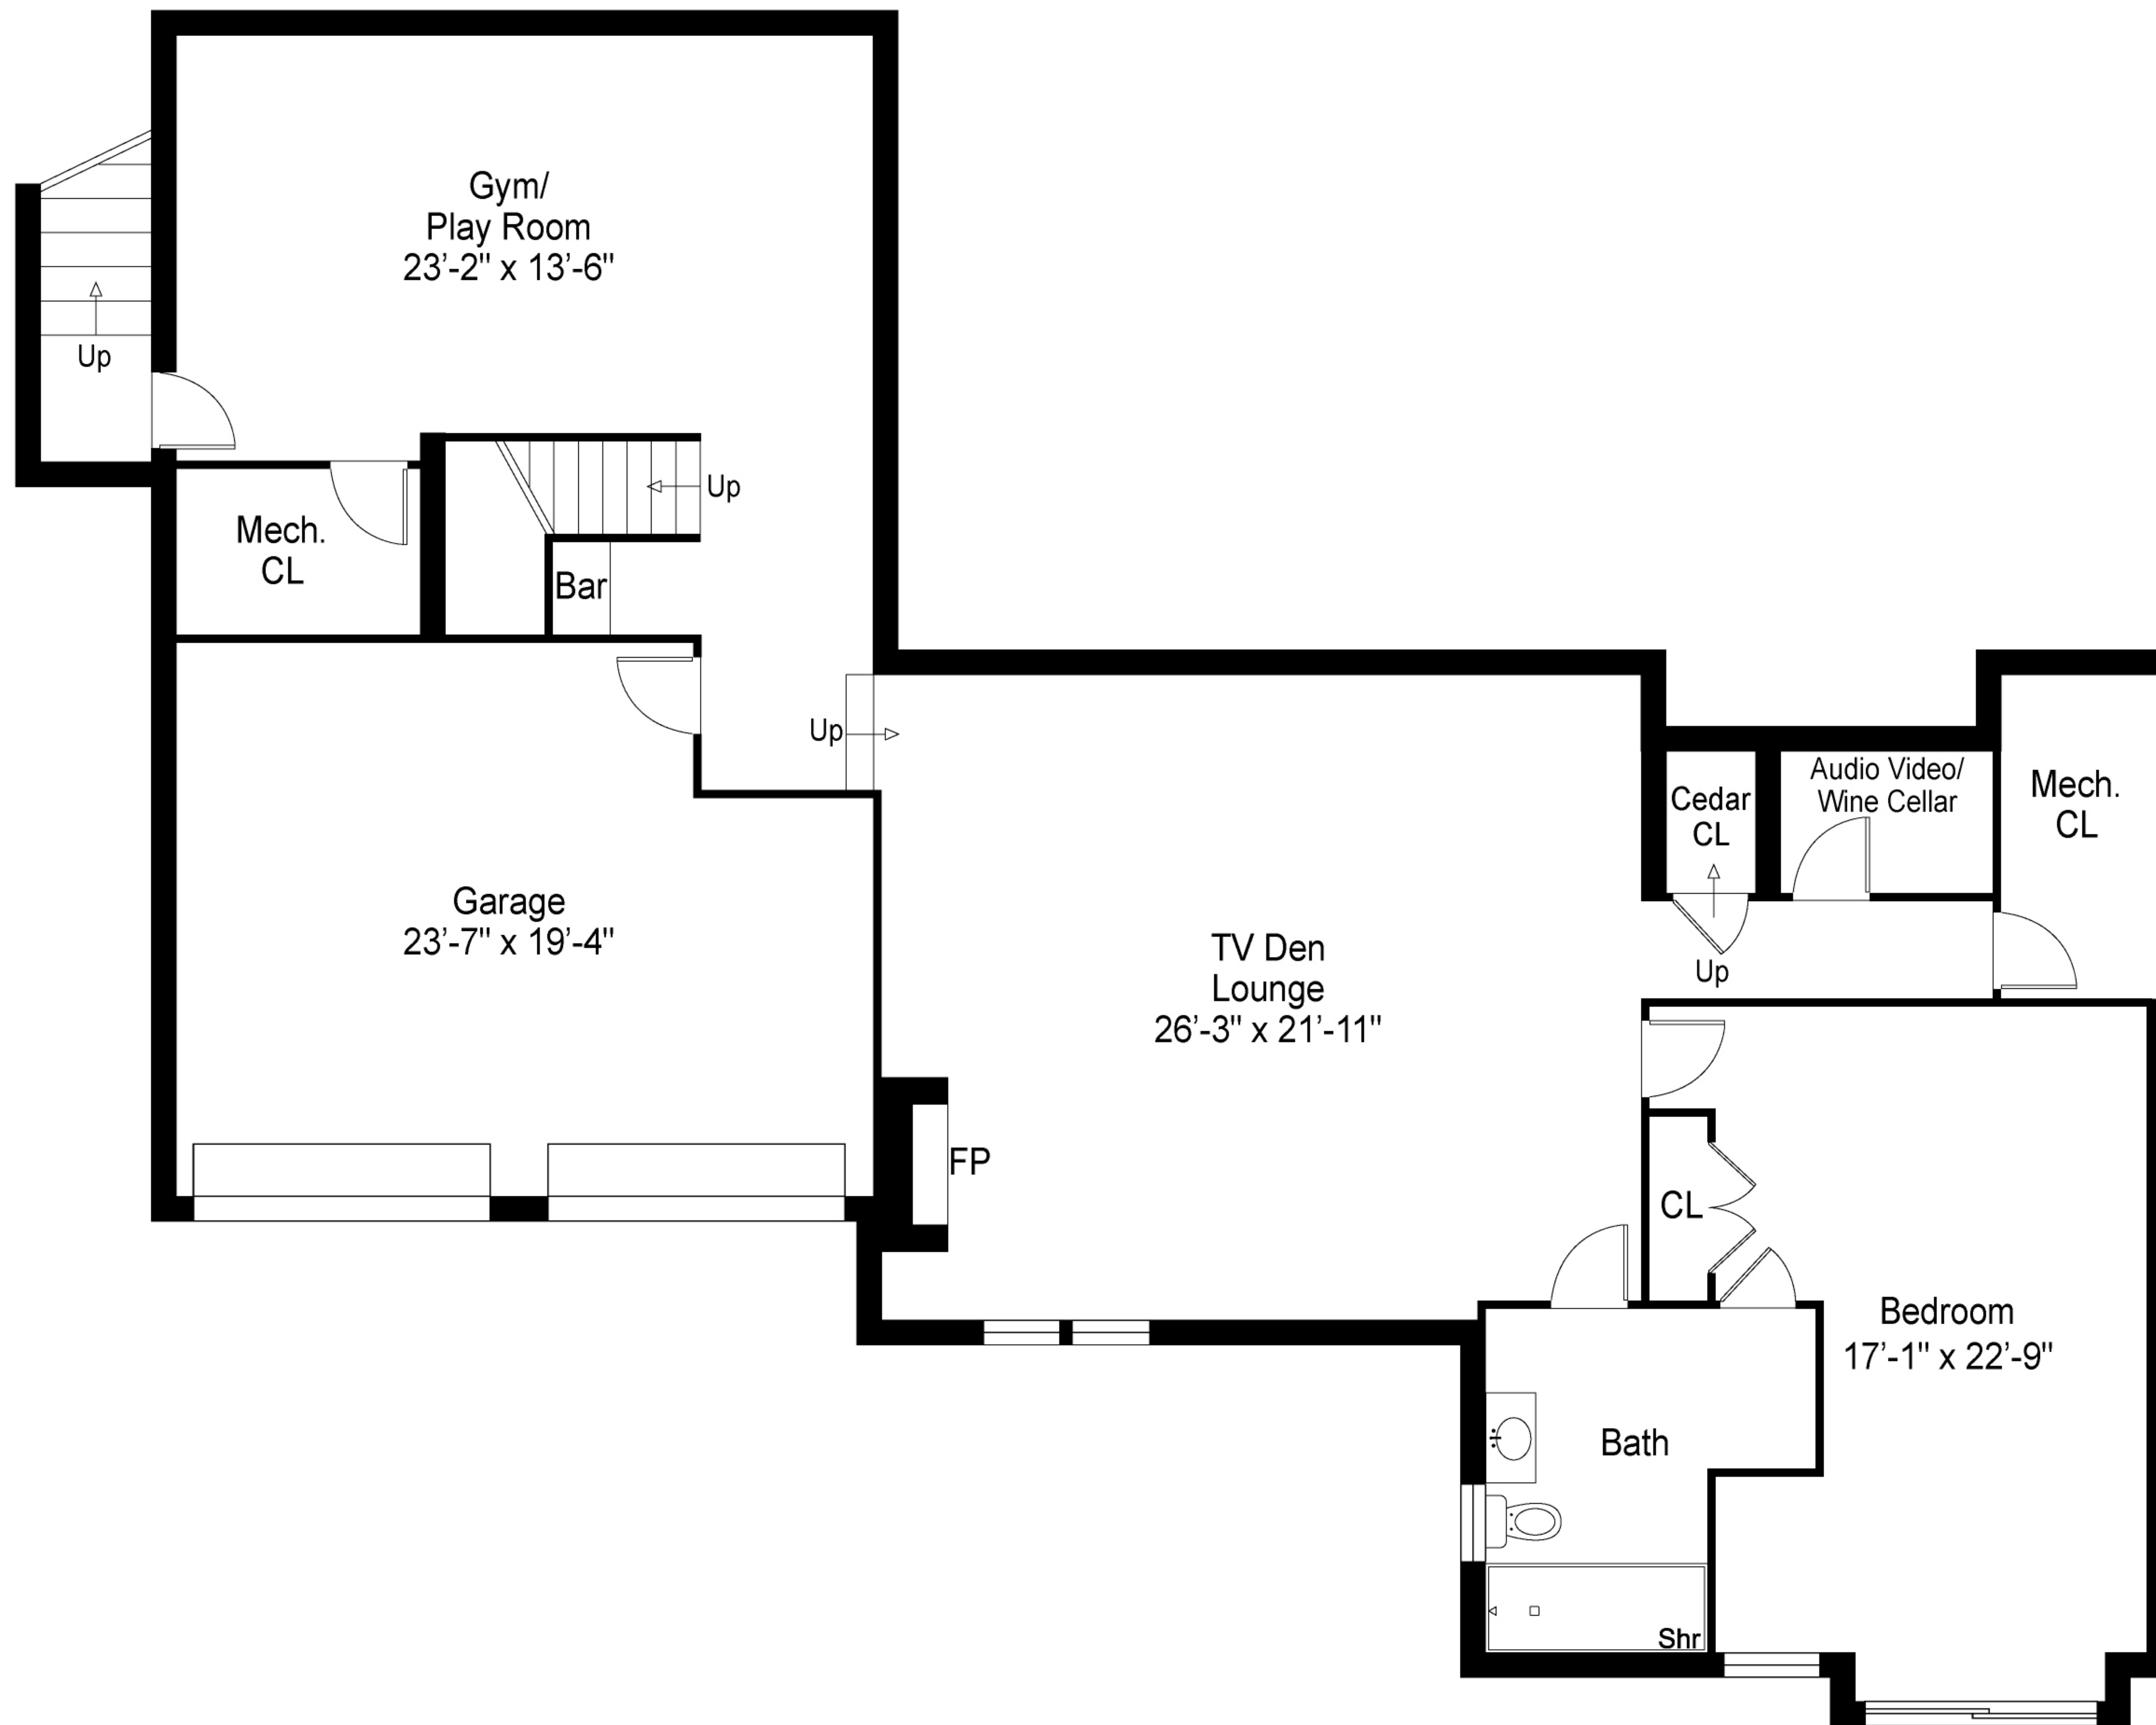

LOWER LEVEL

UPPER LEVEL

Floor plan, furniture, and fixture measurements and dimensions are approximate and are for illustrative purposes only. The representative gives no guarantee, warranty or representation as to the accuracy and completeness of the floor plan.

Upper Level: 2133 Sq.Ft.
Lower Level: 2104 Sq.Ft.
Total: 4237 Sq.Ft.

42 Mount Misery Drive, Sag Harbor, 11963

UPPER LEVEL

Floor plan, furniture, and fixture measurements and dimensions are approximate and are for illustrative purposes only. The representative gives no guarantee, warranty or representation as to the accuracy and completeness of the floor plan.

Upper Level:	2133 Sq.Ft.
Lower Level:	2104 Sq.Ft.
Total:	4237 Sq.Ft.

42 Mount Misery Drive, Sag Harbor, 11963

LOWER LEVEL

Floor plan, furniture, and fixture measurements and dimensions are approximate and are for illustrative purposes only. The representative gives no guarantee, warranty or representation as to the accuracy and completeness of the floor plan.

Upper Level:	2133 Sq.Ft.
Lower Level:	2104 Sq.Ft.
Total:	4237 Sq.Ft.

42 Mount Misery Drive, Sag Harbor, 11963