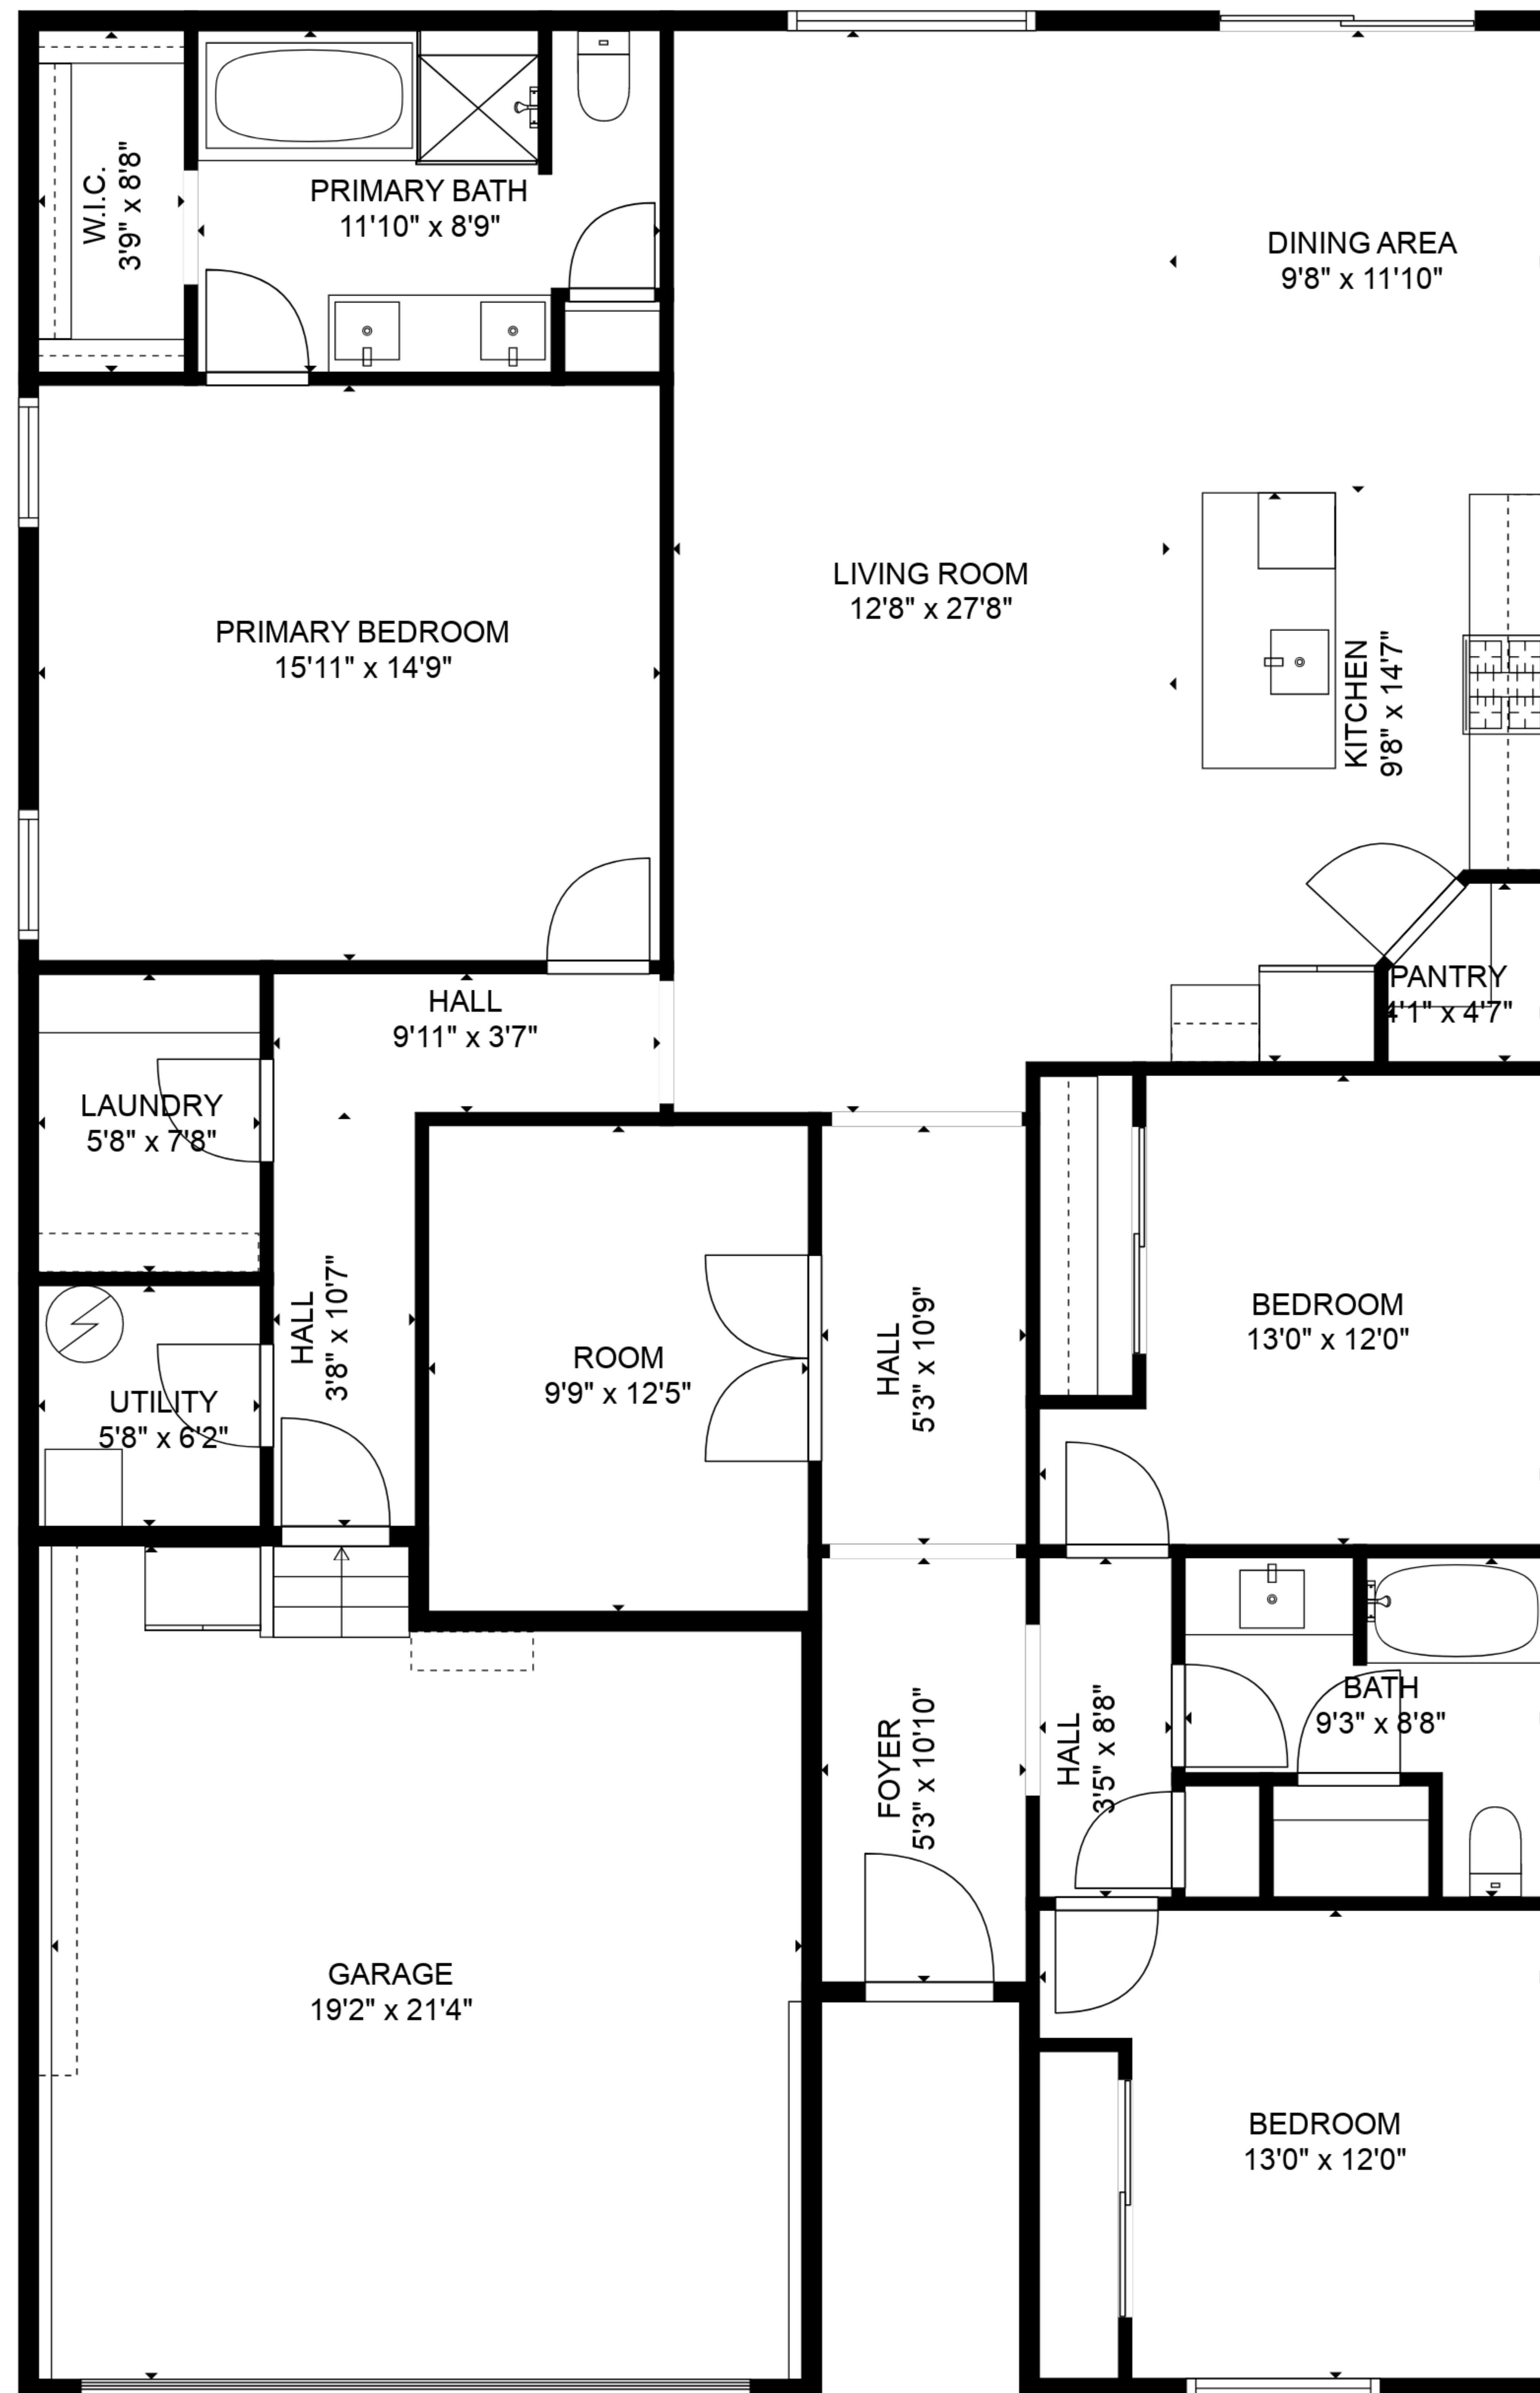

TOTAL: 1846 sq. ft
 FLOOR 1: 1846 sq. ft
 EXCLUDED AREAS: GARAGE: 394 sq. ft

SIZES AND DIMENSIONS ARE APPROXIMATE, ACTUAL MAY VARY.

TOTAL: 1846 sq. ft
 FLOOR 1: 1846 sq. ft
 EXCLUDED AREAS: GARAGE: 394 sq. ft

SIZES AND DIMENSIONS ARE APPROXIMATE, ACTUAL MAY VARY.