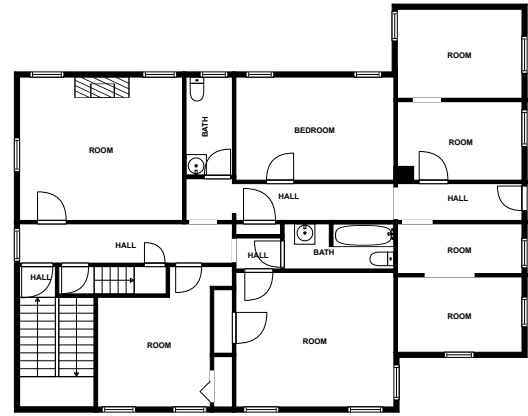

Home report

Edgewater Drive 725
Dunedin

Highlights

1 Kitchen

1 Living room

4 Bedroom

5 Bath

49 Doors

Dunedin Heliport, 0.6 mi

Floor plan

SIZES AND DIMENSIONS ARE APPROXIMATE, ACTUAL MAY VARY.

Appendix 1: Data sheet

Room - 10	Room - Glass - 1	Bedroom - 4
Bedroom - Master - 1	Kitchen - 1	Hall - 7
Bath - 5	Bath - Toilet - 2	Utility - 1
Utility - Laundry - 1	LivingRoom - 1	Dining - 1
Dining - Open - 1		