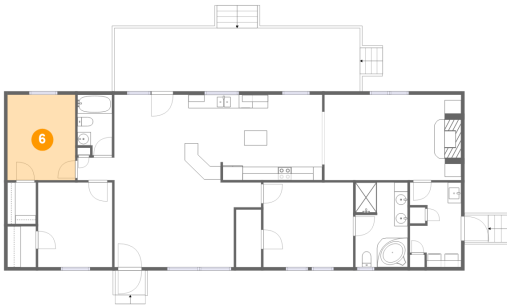

95 Blackwater Cove Road, North Shore, Moneta, Franklin County, Virginia, United States, 24121

6 Floor 1 - Bedroom

Dimensions: 10'1" x 12'9"
Area: 129 sq. ft
Counted as living area: Yes

Heated: Yes
Finished: Yes
Enclosed: Yes
Contiguous: Yes
Permitted: Yes
Wet space: No
Addition: No
Conversion: No