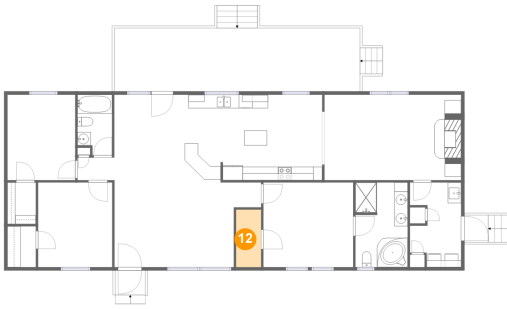

10 Floor 1 - Dining Area

Dimensions: 10'5" x 13'1"
Area: 136 sq. ft
Counted as living area: Yes

Heated: Yes
Finished: Yes
Enclosed: Yes
Contiguous: Yes
Permitted: Yes
Wet space: No
Addition: No
Conversion: No

11 Floor 1 - Porch

Dimensions: 4'5" x 3'8"
Area: 16 sq. ft
Counted as living area: No

Heated: No
Finished: Yes
Enclosed: No
Contiguous: Yes
Permitted: Yes
Wet space: No
Addition: No
Conversion: No

95 Blackwater Cove Road, North Shore, Moneta, Franklin County, Virginia, United States, 24121

12 Floor 1 - W.I.C.

Dimensions: 3'8" x 8'7"
Area: 32 sq. ft
Counted as living area: Yes

Heated: Yes
Finished: Yes
Enclosed: Yes
Contiguous: Yes
Permitted: Yes
Wet space: No
Addition: No
Conversion: No

13 Floor 1 - Deck