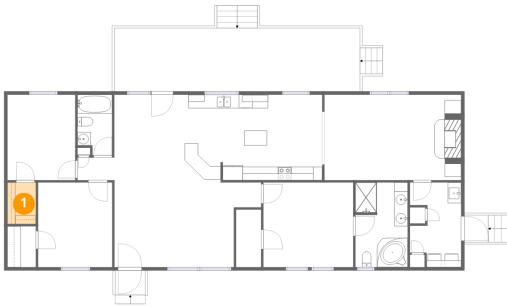

95 Blackwater Cove Road, North Shore, Moneta, Franklin County, Virginia, United States, 24121

1 Floor 1 - W.I.C.

Dimensions: 4'3" x 6'2"
Area: 26 sq. ft
Counted as living area: Yes

Heated: Yes
Finished: Yes
Enclosed: Yes
Contiguous: Yes
Permitted: Yes
Wet space: No
Addition: No
Conversion: No