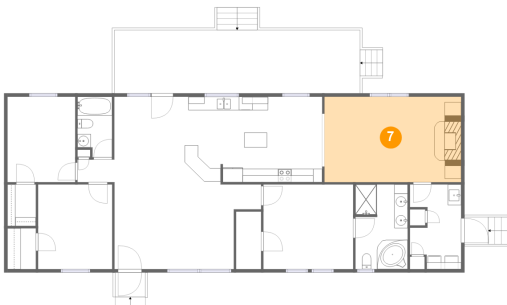

6 Floor 1 - Bedroom

Dimensions: 10'1" x 12'9"
Area: 129 sq. ft
Counted as living area: Yes

Heated: Yes
Finished: Yes
Enclosed: Yes
Contiguous: Yes
Permitted: Yes
Wet space: No
Addition: No
Conversion: No

7 Floor 1 - Family Room

Dimensions: 20'4" x 12'9"
Area: 259 sq. ft
Counted as living area: Yes

Heated: Yes
Finished: Yes
Enclosed: Yes
Contiguous: Yes
Permitted: Yes
Wet space: No
Addition: No
Conversion: No