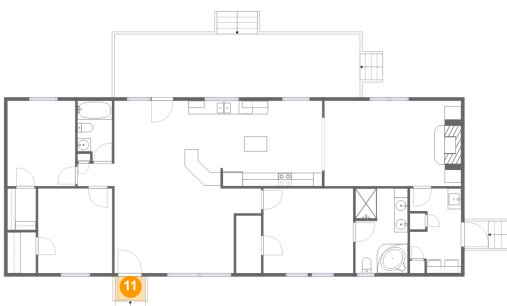

11 Floor 1 - Porch

Dimensions: 4'5" x 3'8"
Area: 16 sq. ft
Counted as living area: No

Heated: No
Finished: Yes
Enclosed: No
Contiguous: Yes
Permitted: Yes
Wet space: No
Addition: No
Conversion: No