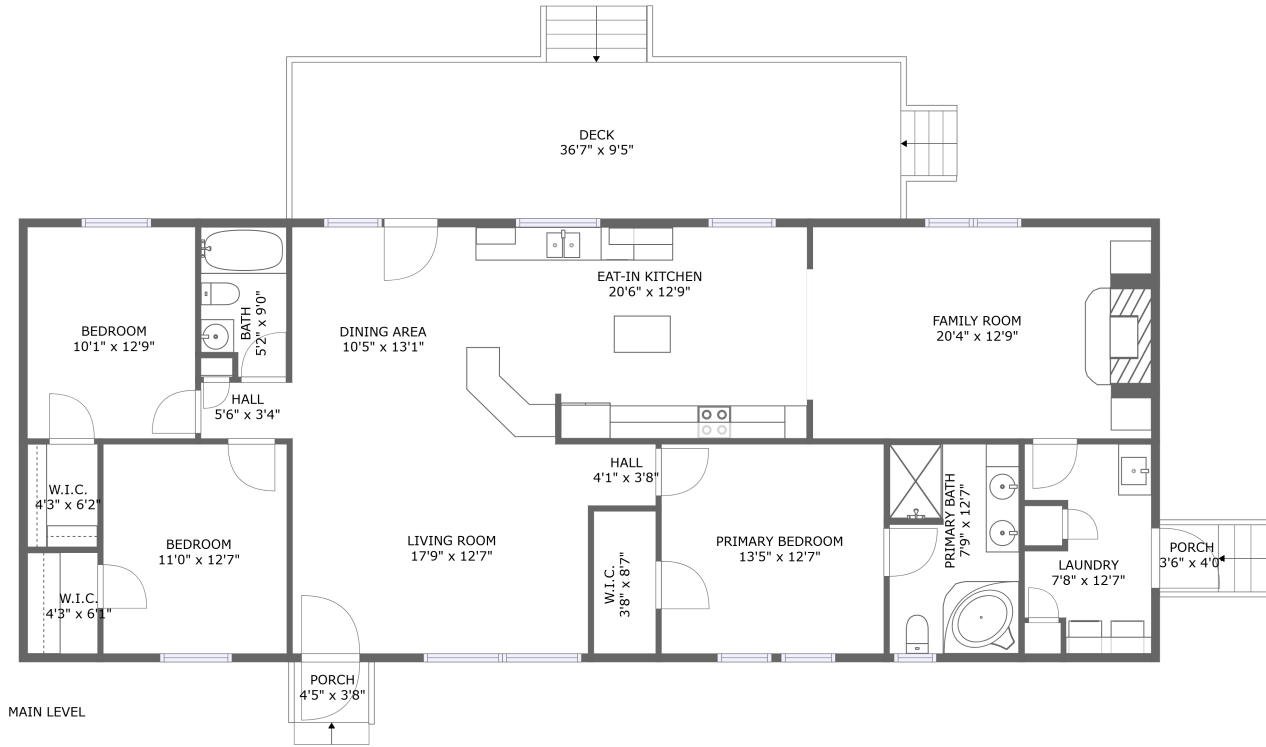

95 Blackwater Cove Road, North Shore, Moneta, Franklin County, Virginia, United States, 24121

Property summary

0 Garages

3 Bedrooms

2 Bathrooms

0 Half baths

1 Floors

1,828 Gross living area sqft

2,248 Total sqft