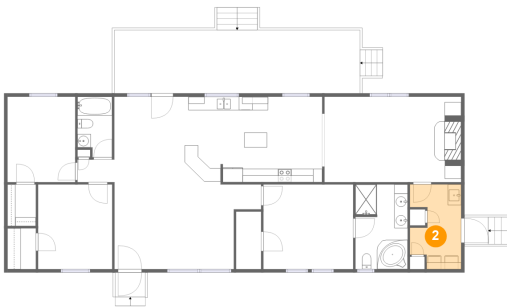

95 Blackwater Cove Road, North Shore, Moneta, Franklin County, Virginia, United States, 24121

1 Floor 1 - W.I.C.

Dimensions: 4'3" x 6'2"
Area: 26 sq. ft
Counted as living area: Yes

Heated: Yes
Finished: Yes
Enclosed: Yes
Contiguous: Yes
Permitted: Yes
Wet space: No
Addition: No
Conversion: No

2 Floor 1 - Laundry

Dimensions: 7'8" x 12'7"
Area: 83 sq. ft
Counted as living area: Yes

Heated: Yes
Finished: Yes
Enclosed: Yes
Contiguous: Yes
Permitted: Yes
Wet space: No
Addition: No
Conversion: No

95 Blackwater Cove Road, North Shore, Moneta, Franklin County, Virginia, United States, 24121

3 Floor 1 - Hall

Dimensions: 4'1" x 3'8"
Area: 15 sq. ft
Counted as living area: Yes

Heated: Yes
Finished: Yes
Enclosed: Yes
Contiguous: Yes
Permitted: Yes
Wet space: No
Addition: No
Conversion: No

4 Floor 1 - Primary Bedroom