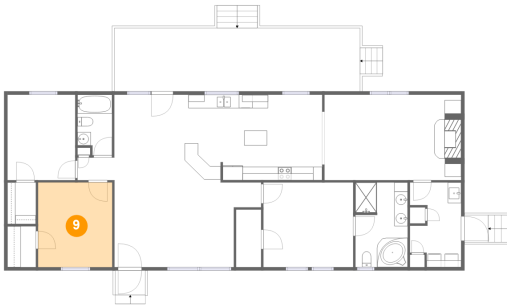

95 Blackwater Cove Road, North Shore, Moneta, Franklin County, Virginia, United States, 24121

9 Floor 1 - Bedroom

Dimensions: 11'0" x 12'7"
Area: 139 sq. ft
Counted as living area: Yes

Heated: Yes
Finished: Yes
Enclosed: Yes
Contiguous: Yes
Permitted: Yes
Wet space: No
Addition: No
Conversion: No