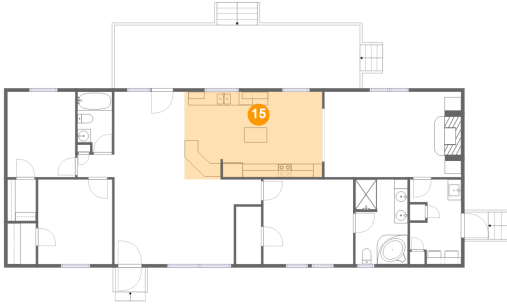

95 Blackwater Cove Road, North Shore, Moneta, Franklin County, Virginia, United States, 24121

15 Floor 1 - Eat-in Kitchen

Dimensions: 20'6" x 12'9"
Area: 262 sq. ft
Counted as living area: Yes

Heated: Yes
Finished: Yes
Enclosed: Yes
Contiguous: Yes
Permitted: Yes
Wet space: No
Addition: No
Conversion: No