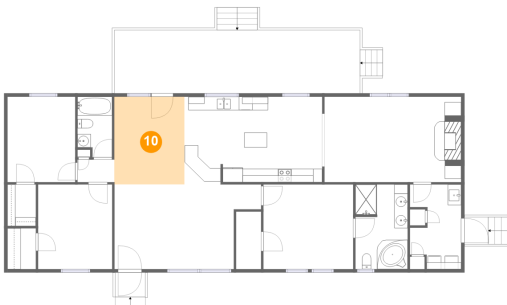

10 Floor 1 - Dining Area

Dimensions: 10'5" x 13'1"
Area: 136 sq. ft
Counted as living area: Yes

Heated: Yes
Finished: Yes
Enclosed: Yes
Contiguous: Yes
Permitted: Yes
Wet space: No
Addition: No
Conversion: No