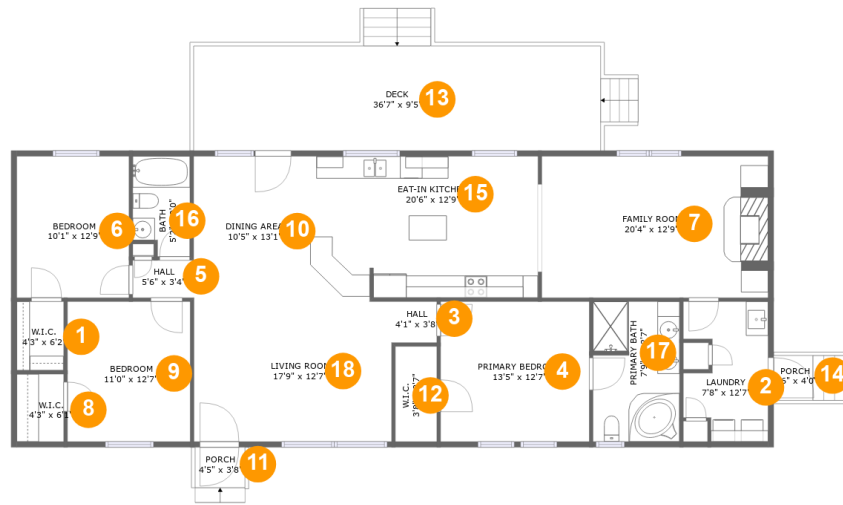

 **2,248** Total sqft

95 Blackwater Cove Road, North Shore, Moneta, Franklin County, Virginia, United States, 24121

Room dimensions

Floor 1

Total sqft: 2248 Living area: 1828

#		Dimensions	sqft	Counted as living area
1	W.I.C.	4'3" x 6'2"	26 sq. ft	Yes
2	Laundry	7'8" x 12'7"	83 sq. ft	Yes
3	Hall	4'1" x 3'8"	15 sq. ft	Yes
4	Primary Bedroom	13'5" x 12'7"	169 sq. ft	Yes
5	Hall	5'6" x 3'4"	18 sq. ft	Yes
6	Bedroom	10'1" x 12'9"	129 sq. ft	Yes
7	Family Room	20'4" x 12'9"	259 sq. ft	Yes
8	W.I.C.	4'3" x 6'1"	26 sq. ft	Yes
9	Bedroom	11'0" x 12'7"	139 sq. ft	Yes
10	Dining Area	10'5" x 13'1"	136 sq. ft	Yes
11	Porch	4'5" x 3'8"	16 sq. ft	No

7 Floor 1 - Family Room

Dimensions: 20'4" x 12'9"
Area: 259 sq. ft
Counted as living area: Yes

Heated: Yes
Finished: Yes
Enclosed: Yes
Contiguous: Yes
Permitted: Yes
Wet space: No
Addition: No
Conversion: No

10 Floor 1 - Dining Area

Dimensions: 10'5" x 13'1"
Area: 136 sq. ft
Counted as living area: Yes

Heated: Yes
Finished: Yes
Enclosed: Yes
Contiguous: Yes
Permitted: Yes
Wet space: No
Addition: No
Conversion: No

12 Floor 1 - W.I.C.

Dimensions: 3'8" x 8'7"
Area: 32 sq. ft
Counted as living area: Yes

Heated: Yes
Finished: Yes
Enclosed: Yes
Contiguous: Yes
Permitted: Yes
Wet space: No
Addition: No
Conversion: No

13 Floor 1 - Deck