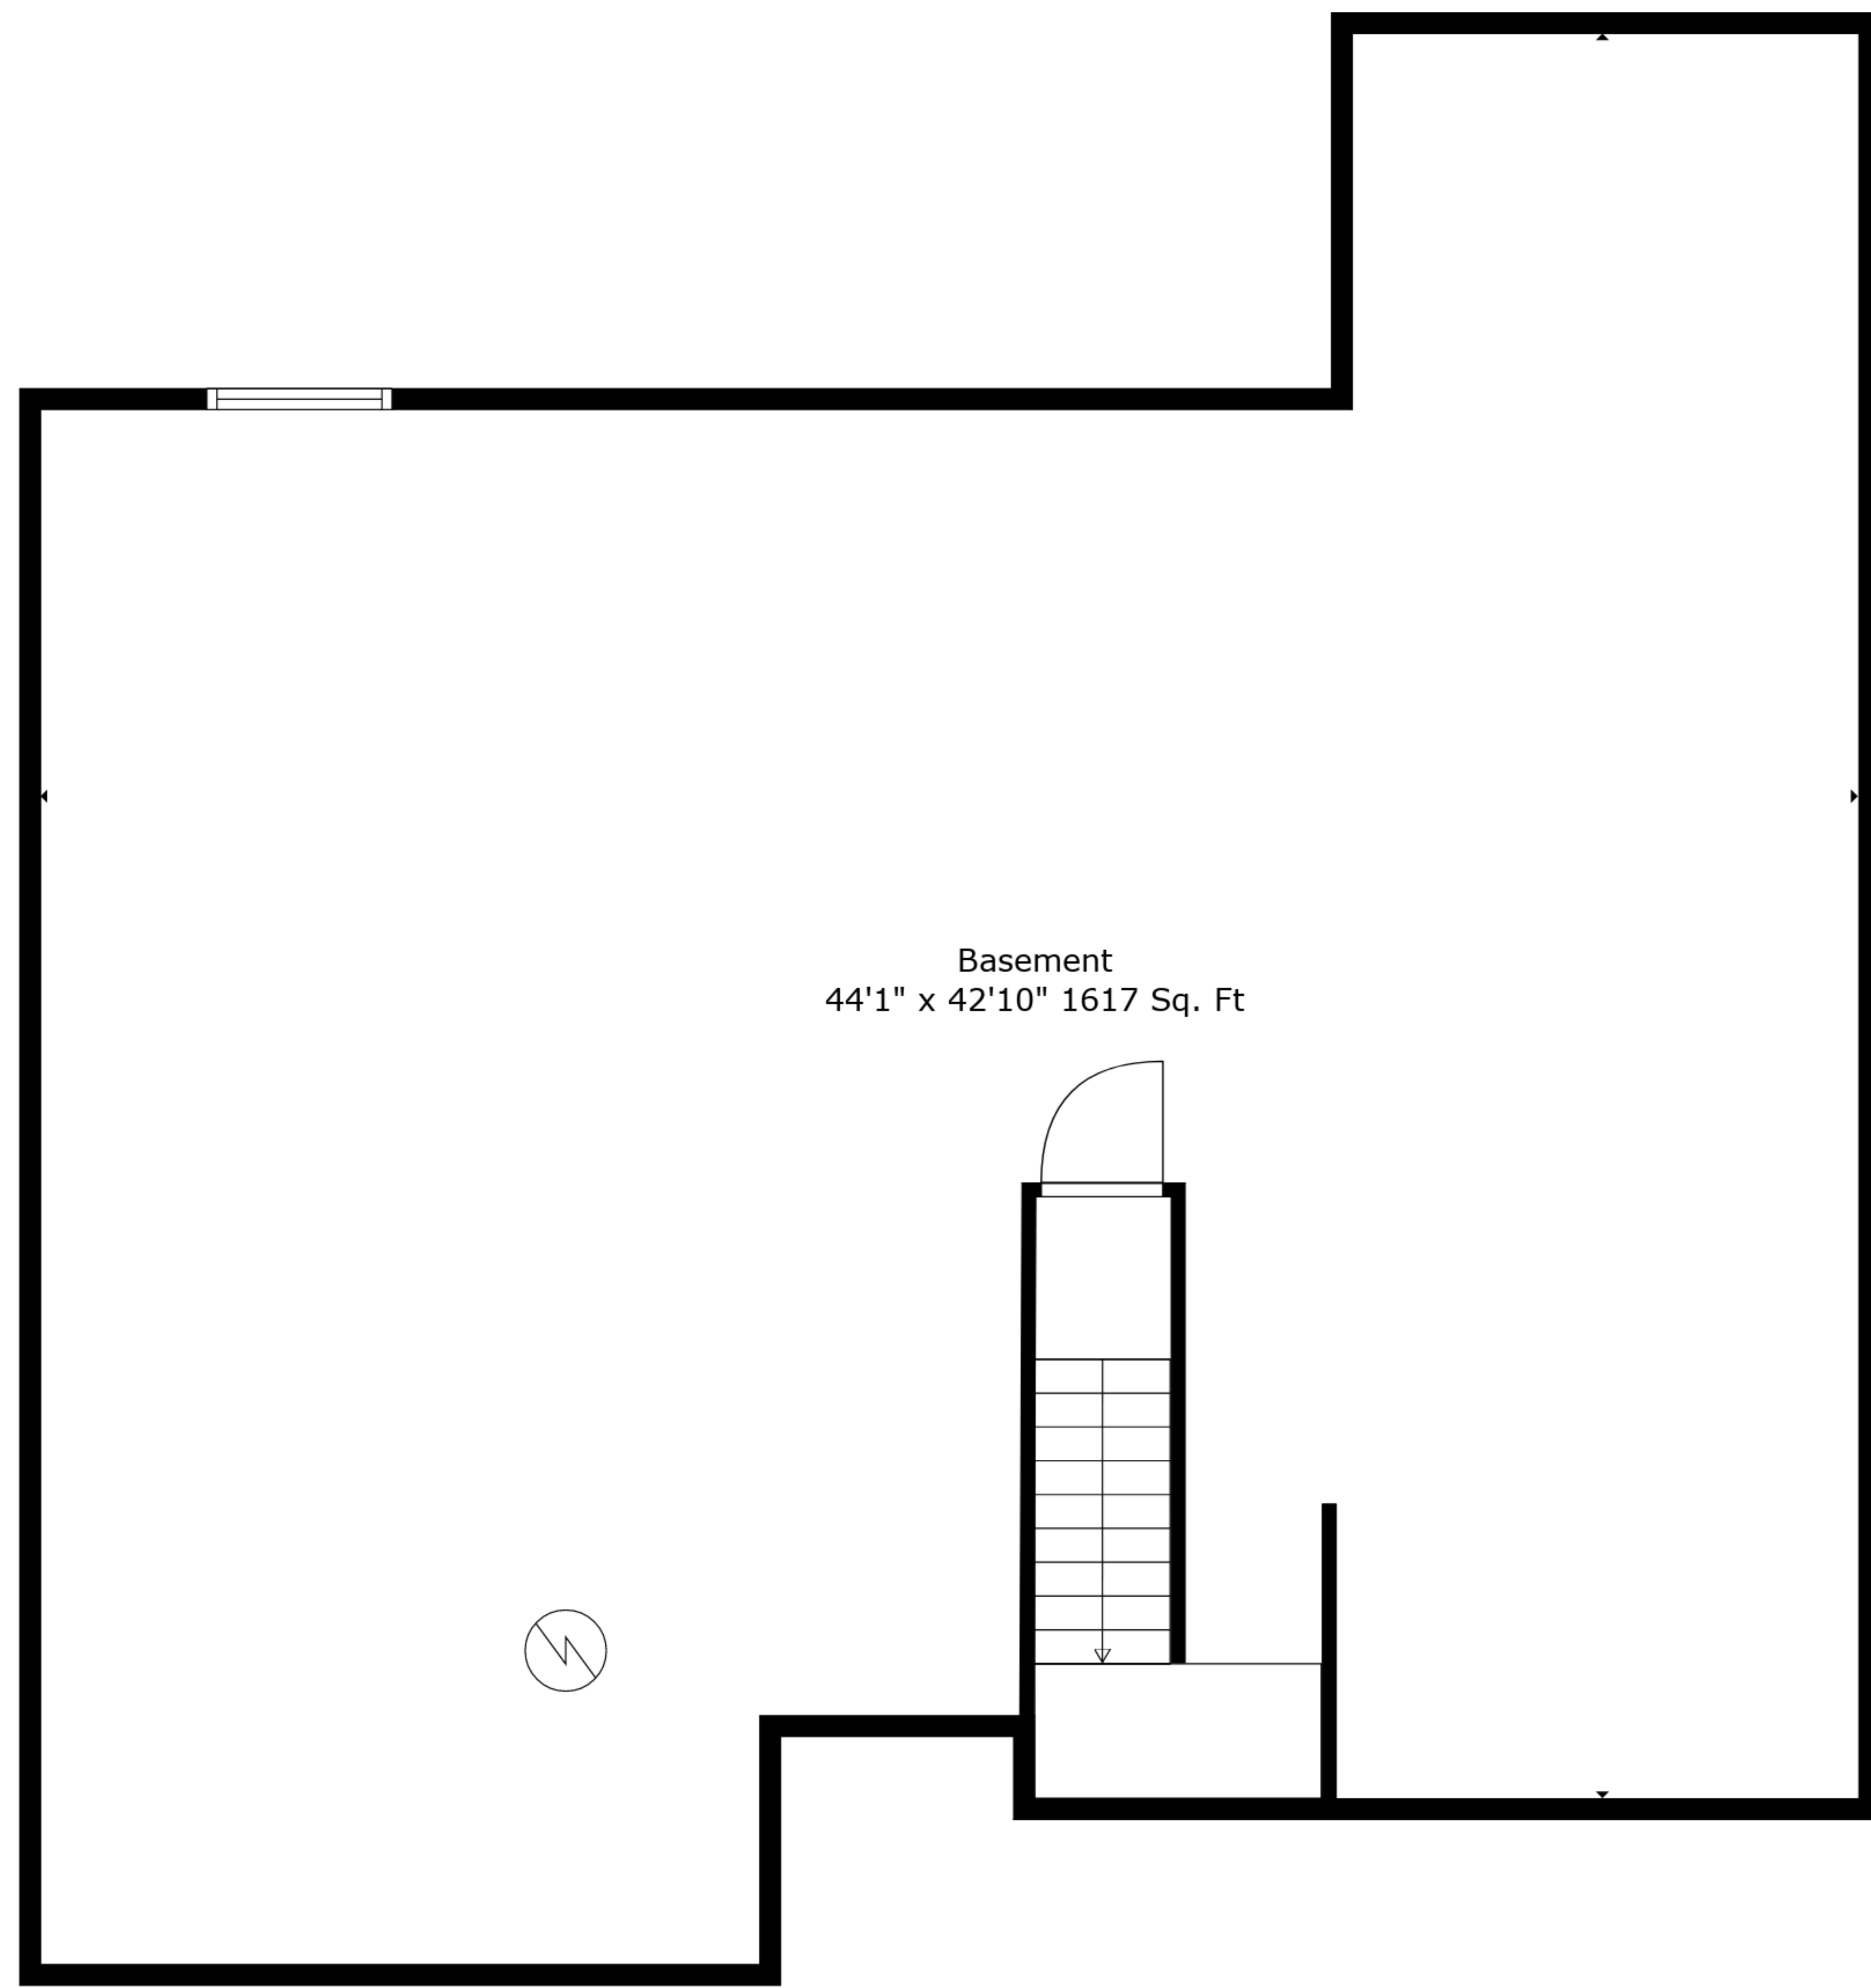

Basement  
44'1" x 42'10" 1617 Sq. Ft

**TOTAL: 1704 sq. ft**  
BELOW GROUND: 0 sq. ft, FLOOR 2: 1704 sq. ft  
EXCLUDED AREAS: UNDEFINED: 34 sq. ft, BASEMENT: 1622 sq. ft, GARAGE: 414 sq. ft,  
FIREPLACE: 12 sq. ft

Measurements Are Deemed Highly Reliable But Not Guaranteed.

**TOTAL: 1704 sq. ft**

BELOW GROUND: 0 sq. ft, FLOOR 2: 1704 sq. ft

EXCLUDED AREAS: UNDEFINED: 34 sq. ft, BASEMENT: 1622 sq. ft, GARAGE: 414 sq. ft,  
FIREPLACE: 12 sq. ft

Measurements Are Deemed Highly Reliable But Not Guaranteed.

Floor 1

Floor 2

**TOTAL: 1704 sq. ft**  
 BELOW GROUND: 0 sq. ft, FLOOR 2: 1704 sq. ft  
 EXCLUDED AREAS: UNDEFINED: 34 sq. ft, BASEMENT: 1622 sq. ft, GARAGE: 414 sq. ft,  
 FIREPLACE: 12 sq. ft