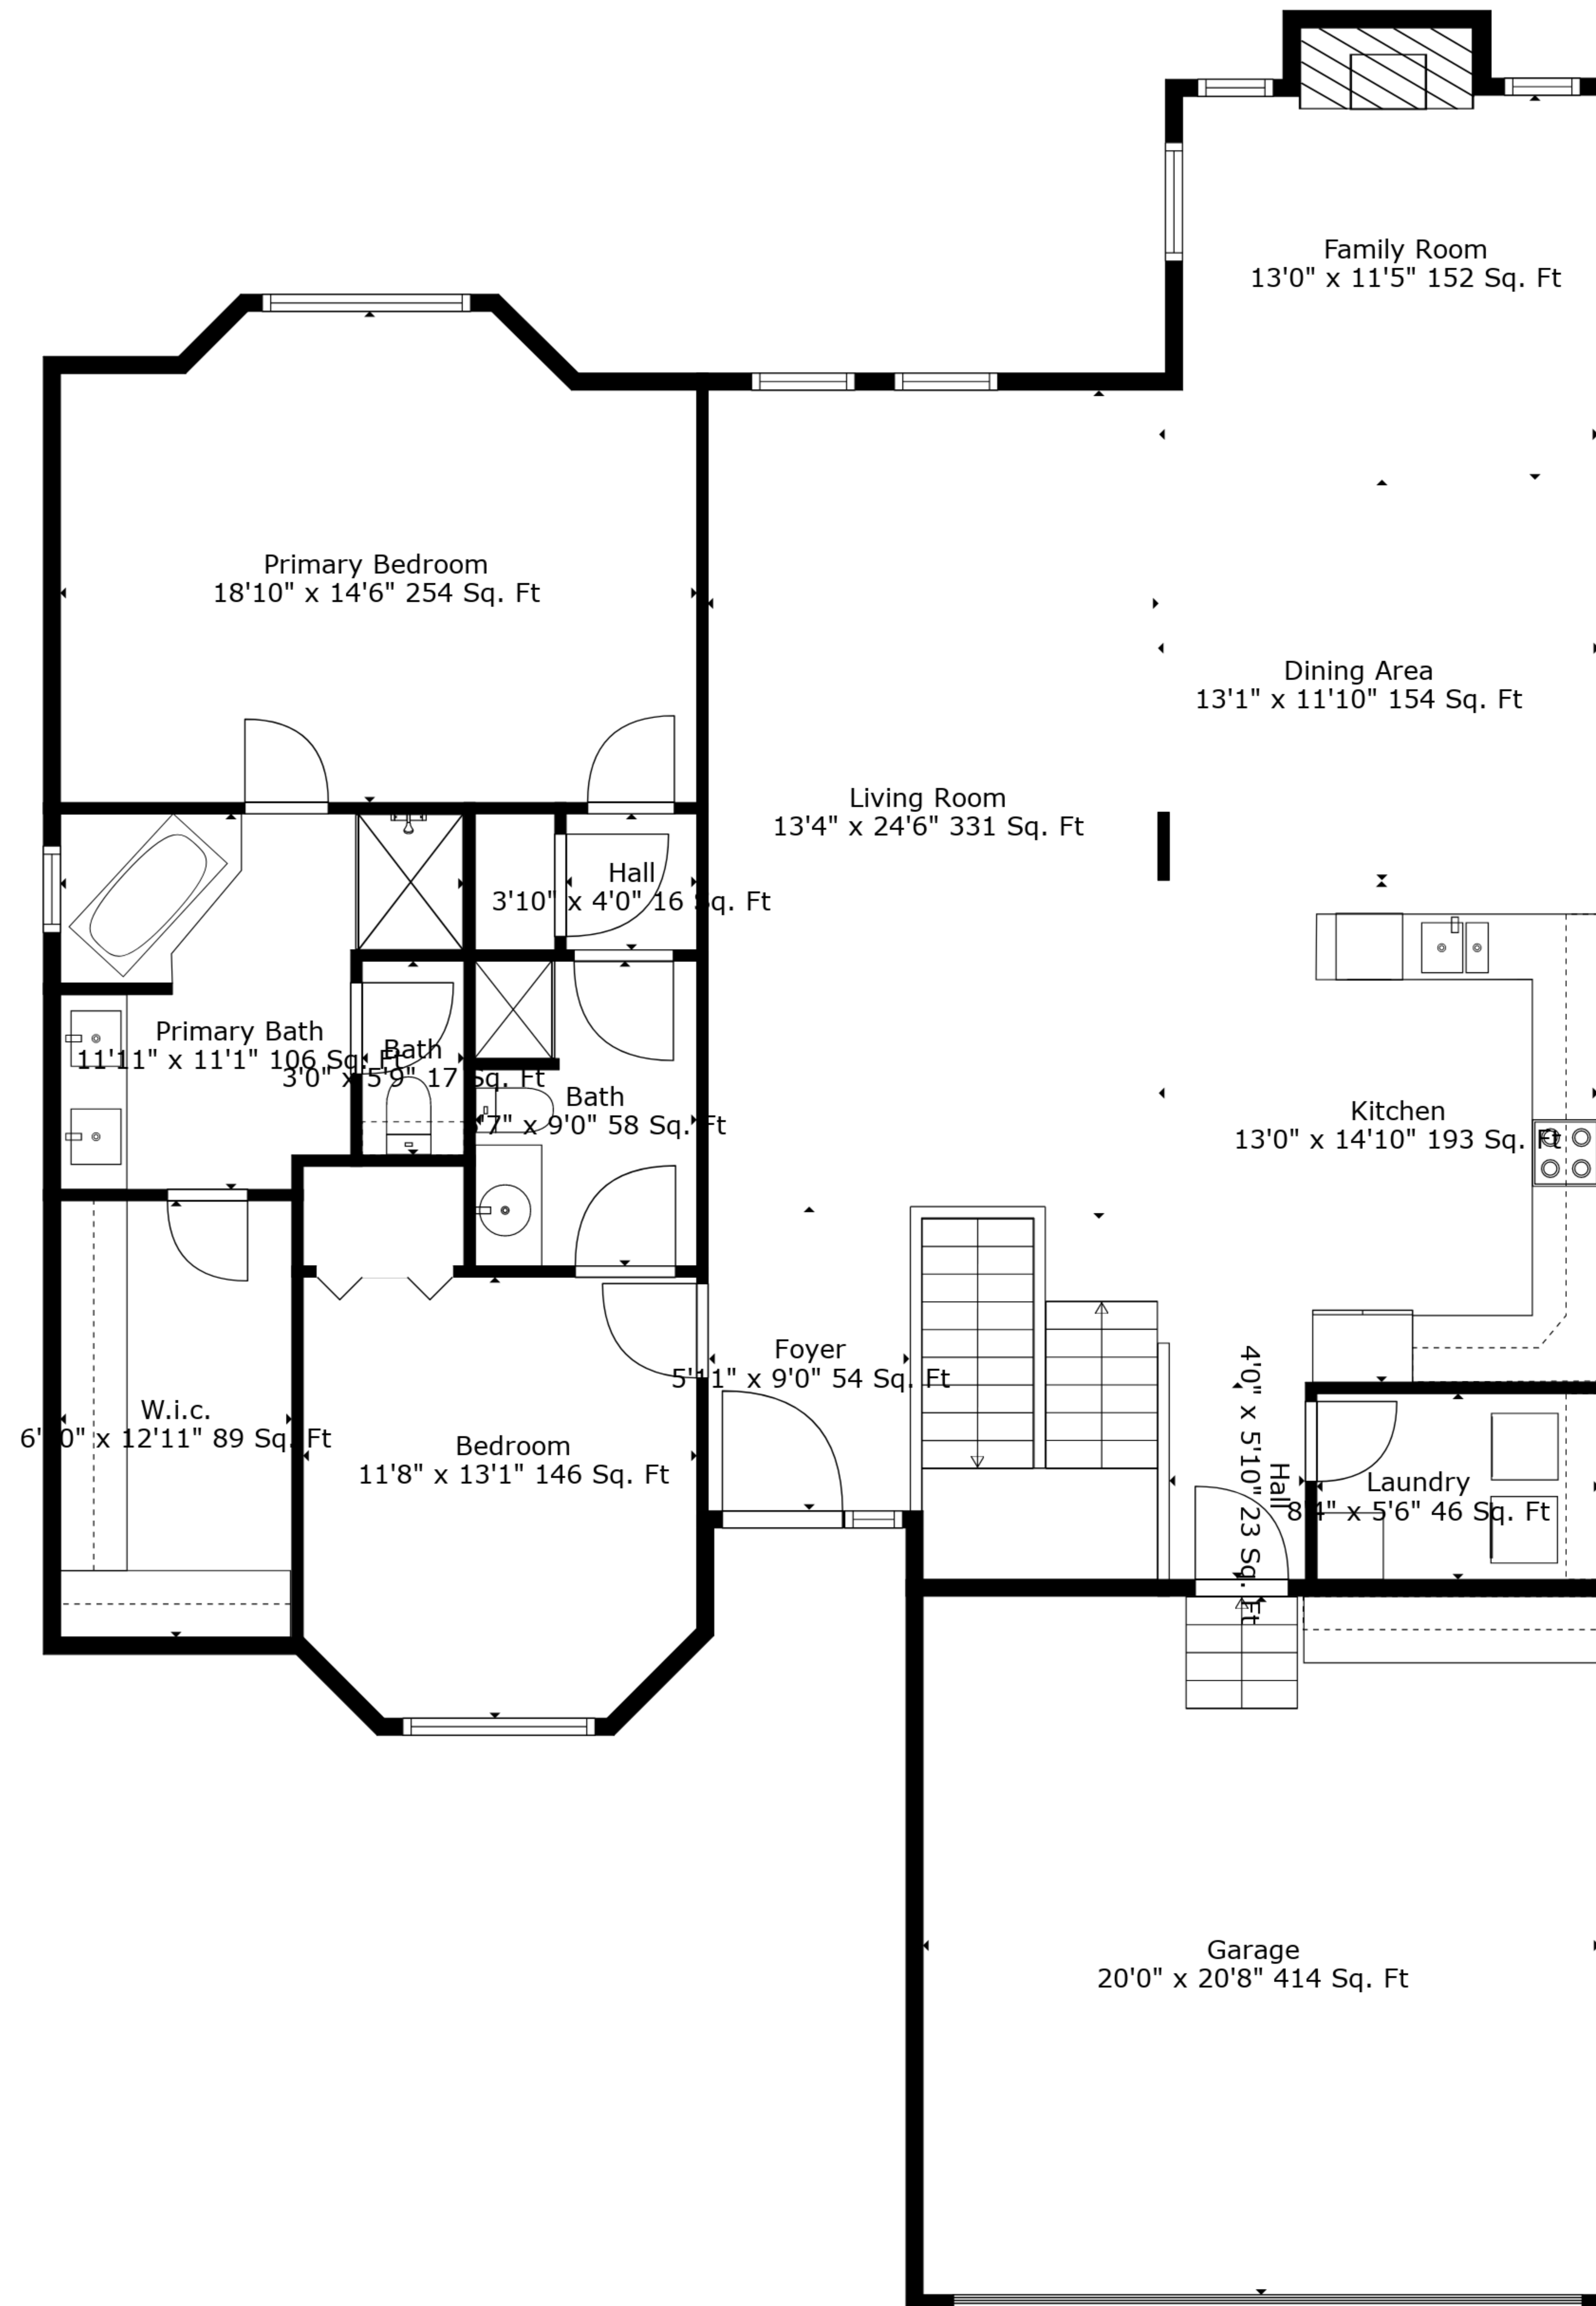

Basement  
44'1" x 42'10" 1617 Sq. Ft

**TOTAL: 1704 sq. ft**  
BELOW GROUND: 0 sq. ft, FLOOR 2: 1704 sq. ft  
EXCLUDED AREAS: UNDEFINED: 34 sq. ft, BASEMENT: 1622 sq. ft, GARAGE: 414 sq. ft,  
FIREPLACE: 12 sq. ft

Measurements Are Deemed Highly Reliable But Not Guaranteed.

**TOTAL: 1704 sq. ft**

BELOW GROUND: 0 sq. ft, FLOOR 2: 1704 sq. ft

EXCLUDED AREAS: UNDEFINED: 34 sq. ft, BASEMENT: 1622 sq. ft, GARAGE: 414 sq. ft,  
FIREPLACE: 12 sq. ft

Measurements Are Deemed Highly Reliable But Not Guaranteed.

Floor 1

Floor 2

**TOTAL: 1704 sq. ft**  
 BELOW GROUND: 0 sq. ft, FLOOR 2: 1704 sq. ft  
 EXCLUDED AREAS: UNDEFINED: 34 sq. ft, BASEMENT: 1622 sq. ft, GARAGE: 414 sq. ft,  
 FIREPLACE: 12 sq. ft