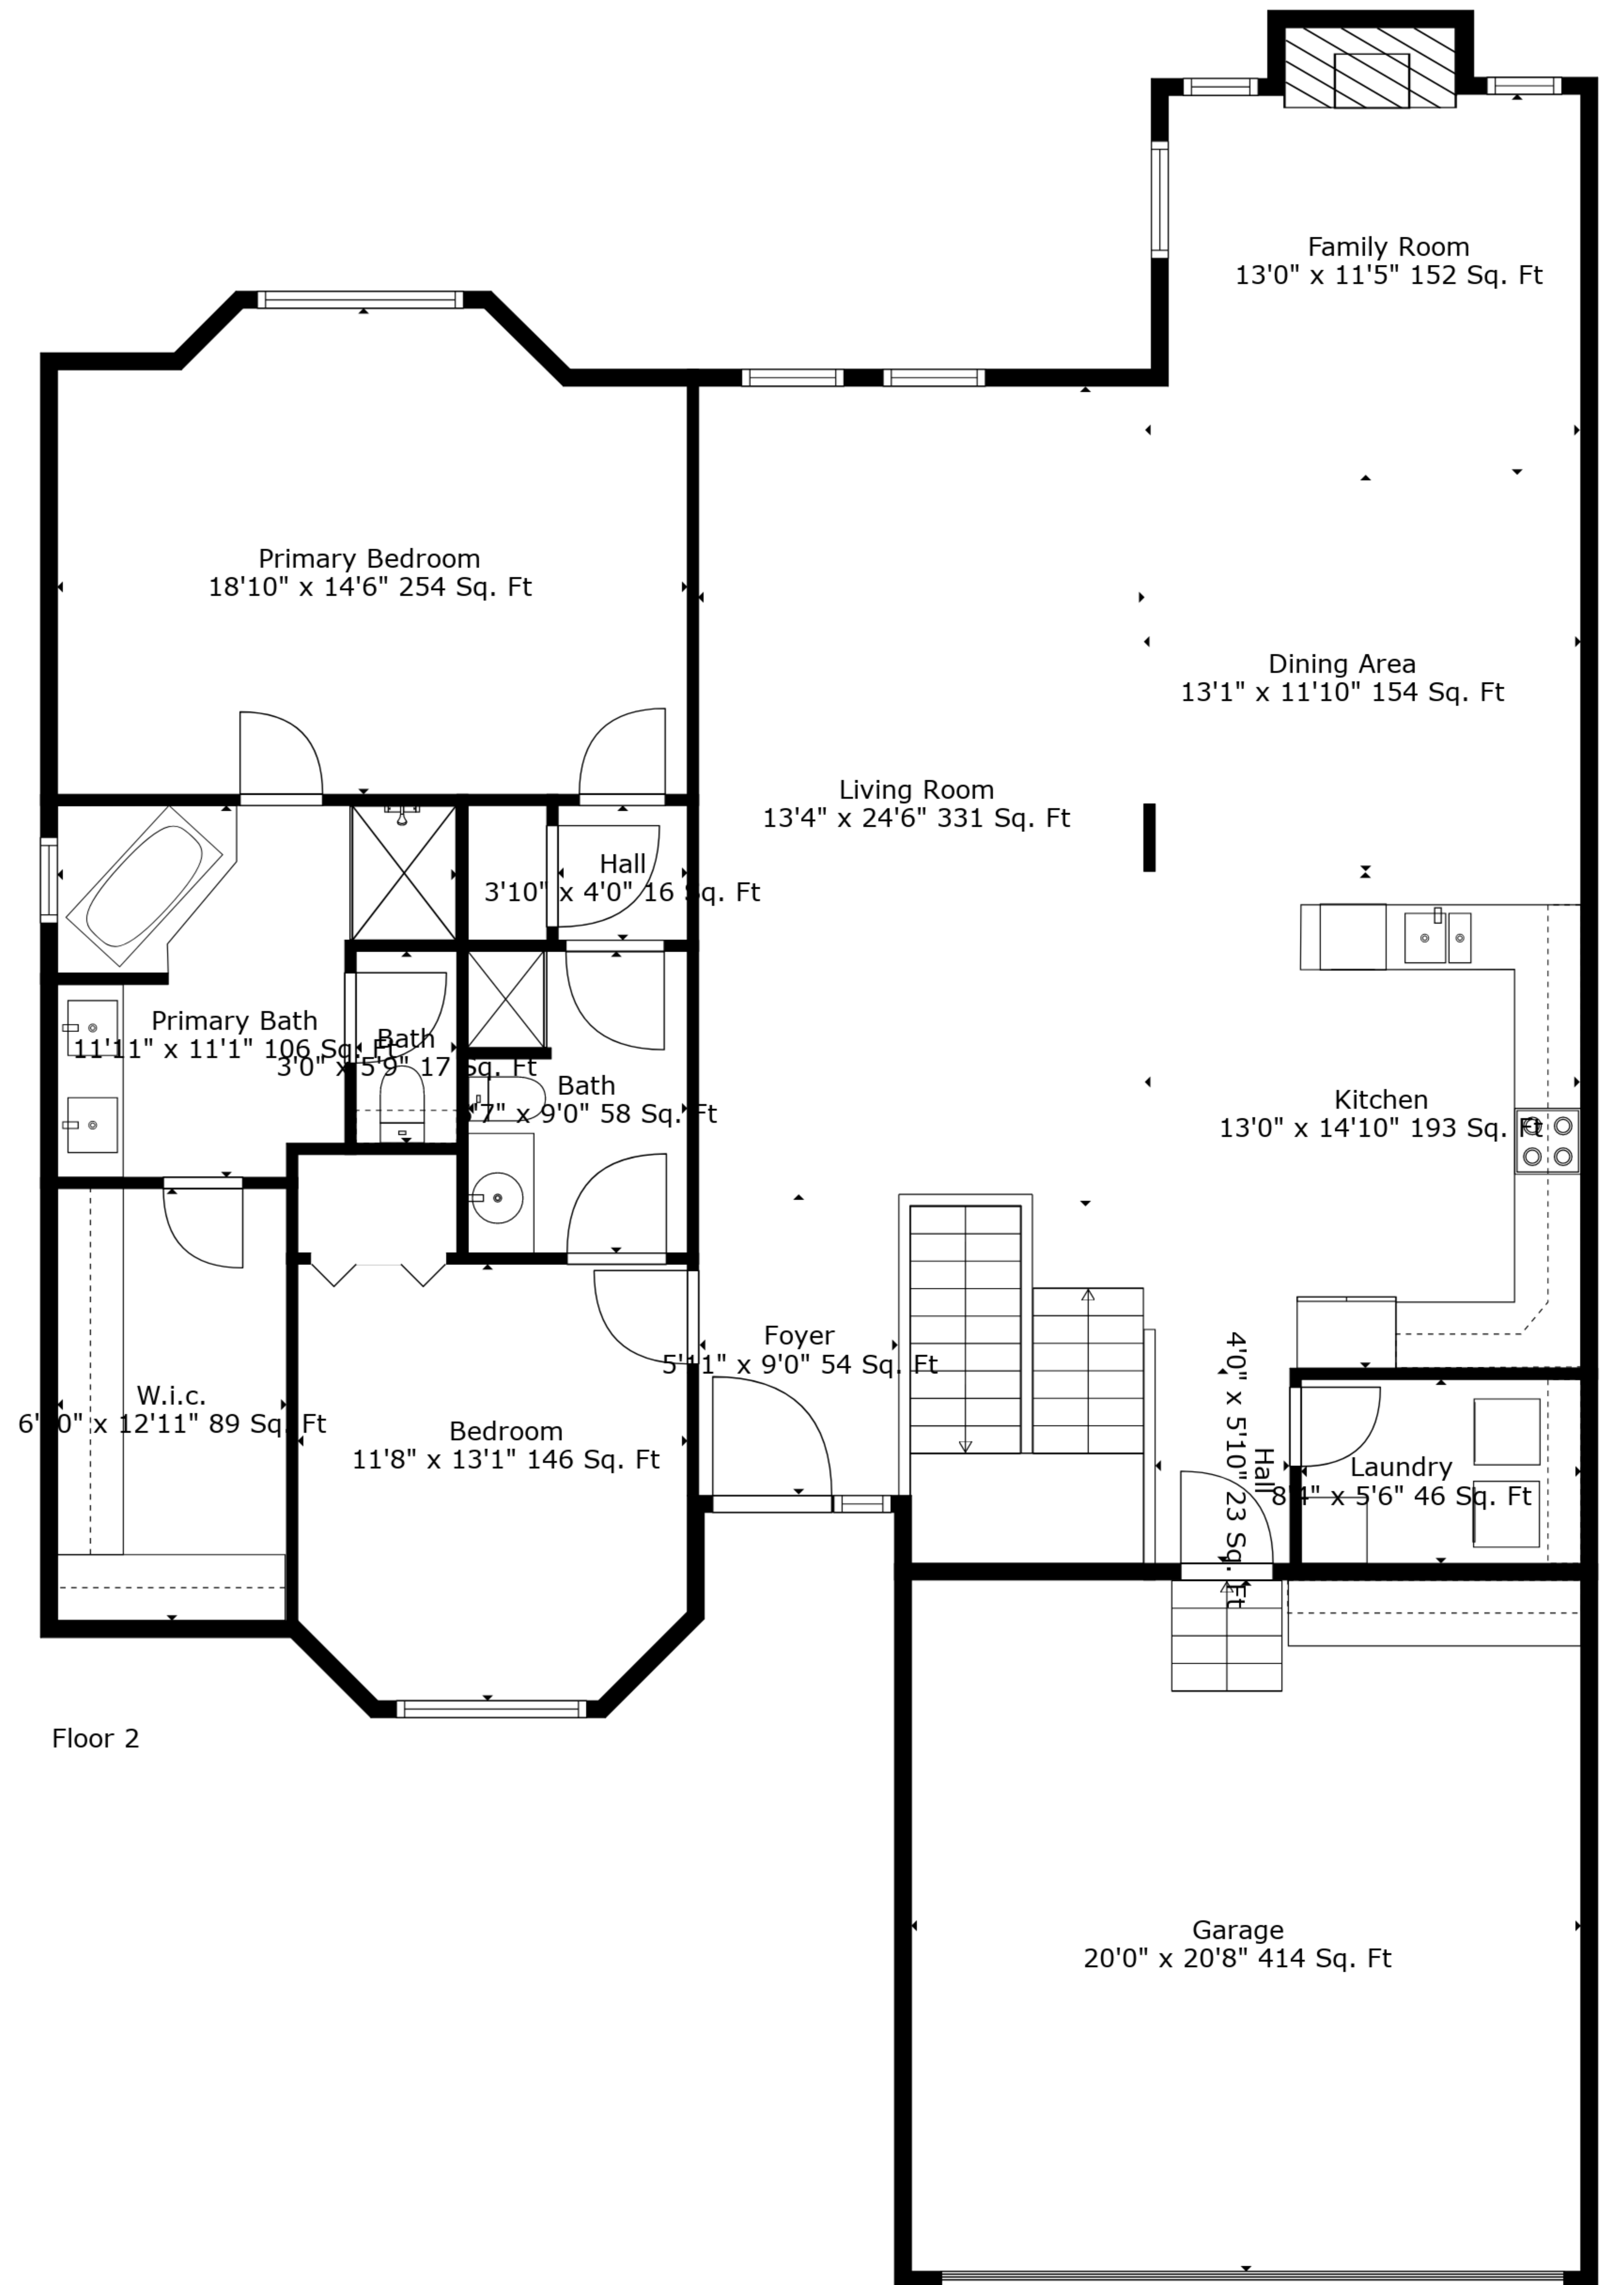

Basement  
44'1" x 42'10" 1617 Sq. Ft

**TOTAL: 1704 sq. ft**  
BELOW GROUND: 0 sq. ft, FLOOR 2: 1704 sq. ft  
EXCLUDED AREAS: UNDEFINED: 34 sq. ft, BASEMENT: 1622 sq. ft, GARAGE: 414 sq. ft,  
FIREPLACE: 12 sq. ft

Measurements Are Deemed Highly Reliable But Not Guaranteed.

**TOTAL: 1704 sq. ft**

BELOW GROUND: 0 sq. ft, FLOOR 2: 1704 sq. ft

EXCLUDED AREAS: UNDEFINED: 34 sq. ft, BASEMENT: 1622 sq. ft, GARAGE: 414 sq. ft,  
FIREPLACE: 12 sq. ft

Measurements Are Deemed Highly Reliable But Not Guaranteed.

Floor 1

Floor 2

**TOTAL: 1704 sq. ft**  
 BELOW GROUND: 0 sq. ft, FLOOR 2: 1704 sq. ft  
 EXCLUDED AREAS: UNDEFINED: 34 sq. ft, BASEMENT: 1622 sq. ft, GARAGE: 414 sq. ft,  
 FIREPLACE: 12 sq. ft