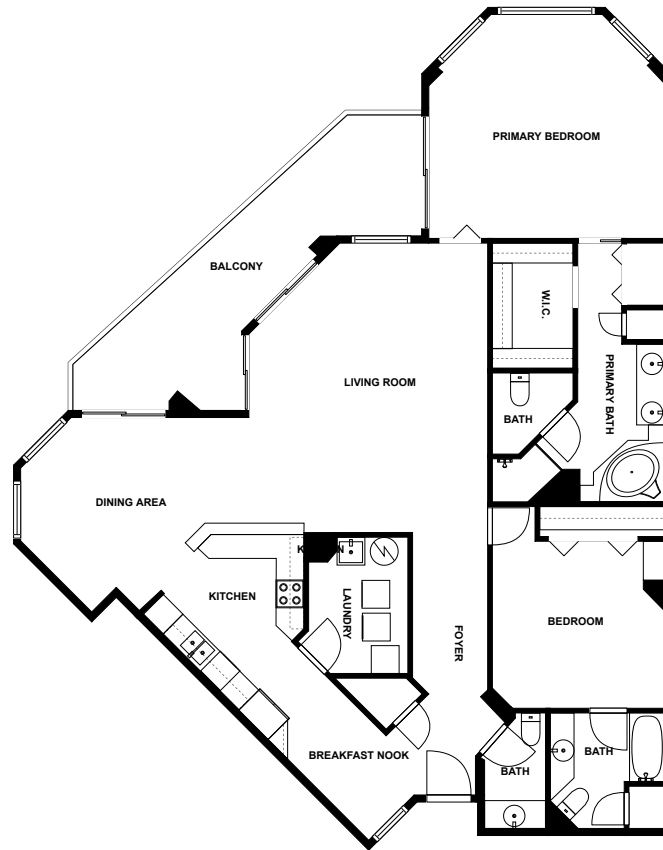

## Highlights

**2 Kitchen**

**1 Living room**

**2 Bedroom**

**4 Bath**

**18 Doors**

**9 Windows**

# Floor plan

fvm

SIZES AND DIMENSIONS ARE APPROXIMATE, ACTUAL MAY VARY.

## Appendix 1: Data sheet

Dining - 1	Dining - Open - 1	Utility - 1
Utility - Laundry - 1	Kitchen - 2	Bath - 4
Bath - Toilet - 2	Bath - Master - 1	Bedroom - 2
Bedroom - Master - 1	Outdoor - 1	Outdoor - Balcony - 1
Closet - 1	Closet - WalkIn - 1	Nook - 1
Nook - Breakfast - 1	Entry - 1	Entry - Foyer - 1
LivingRoom - 1		