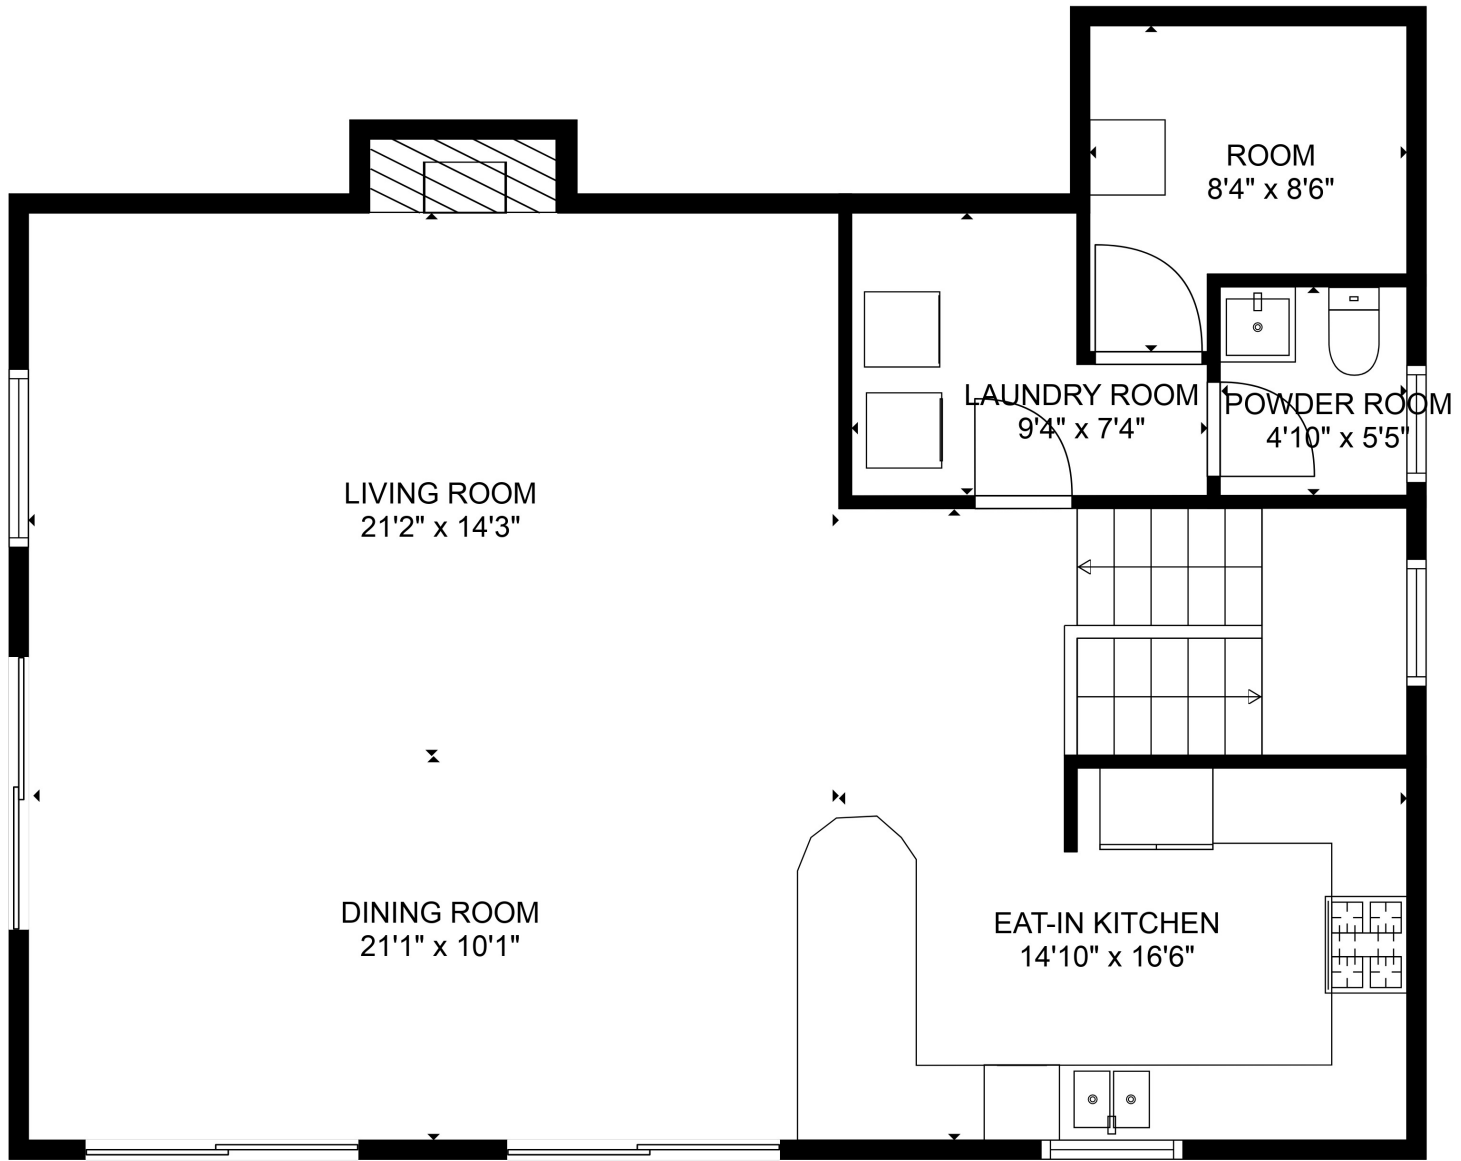

FLOOR 1

FLOOR 2

Total scanned area: 2339 sq. ft