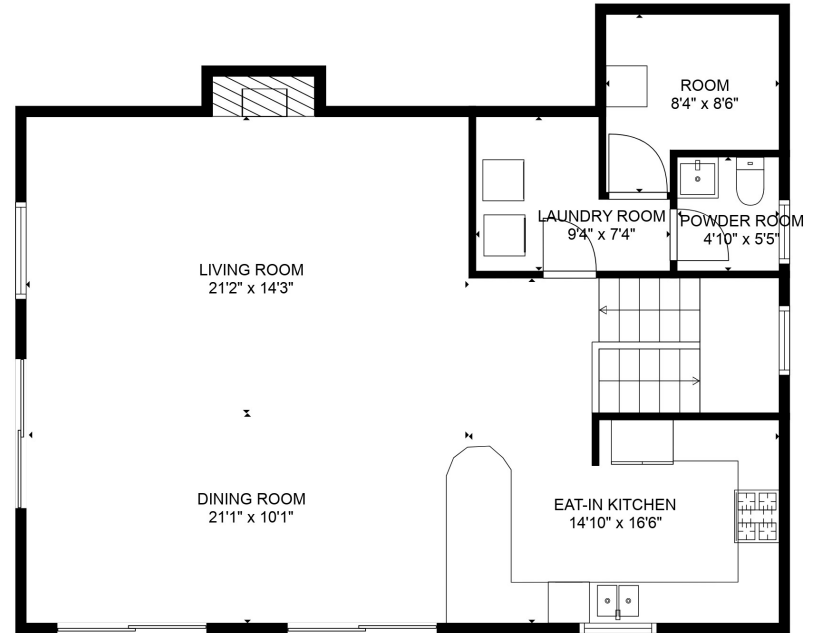

FLOOR 1

FLOOR 2

Total scanned area: 2339 sq. ft