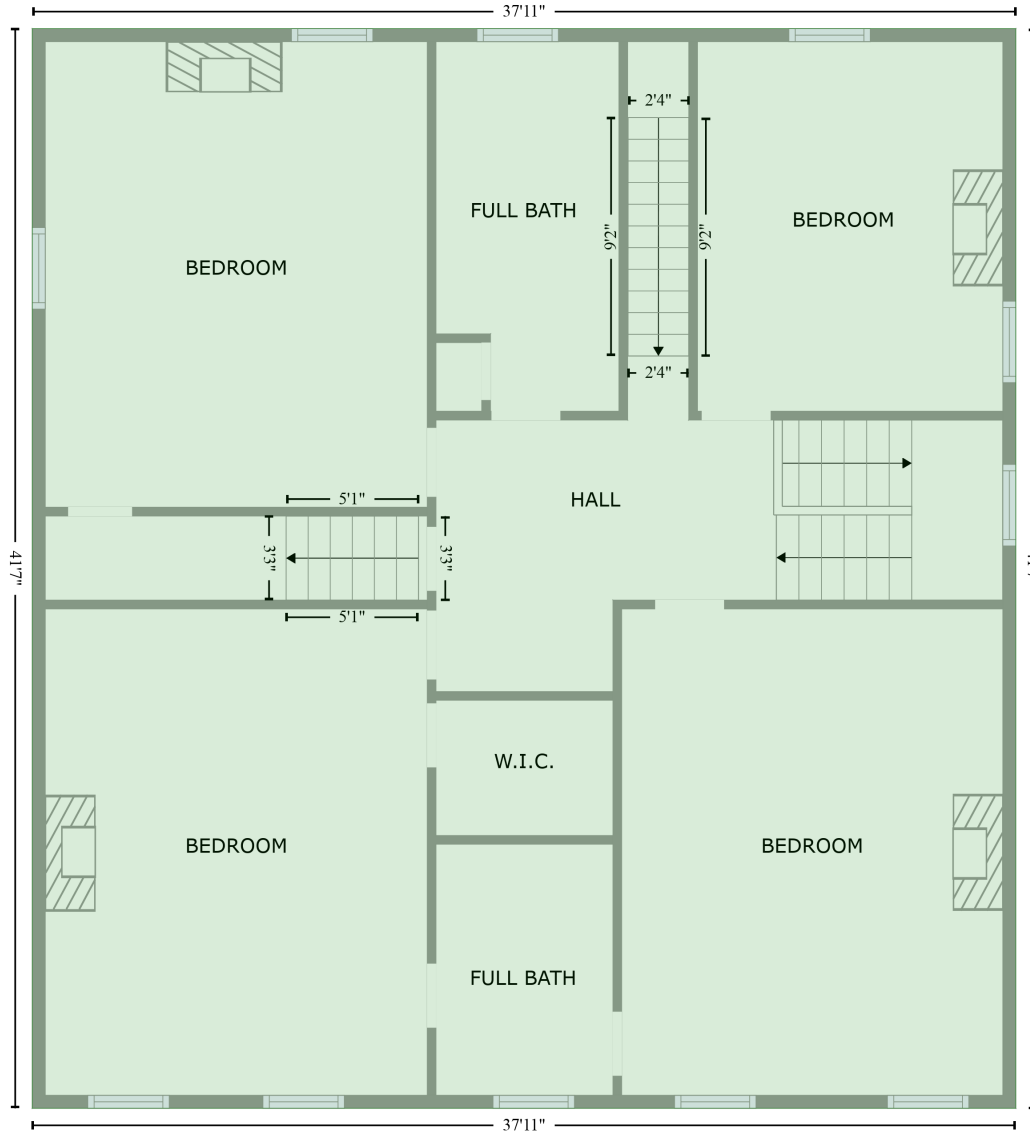

318 South Atlantic Avenue, Bloomfield, Pittsburgh, Allegheny County, Pennsylvania, United States, 15224, 318 South Atlantic Avenue

Gross Living Area: 4362 sq. ft

FLOOR 1
[AREA: 1576]

Space	Area (sq. ft)	Calculation <small>Coordinate Polygon Area Algorithm using inches</small>
FLOOR 1 (Living area)	1576	$-((452.9 + 452.9) * (-8.7 - 490.4) + (452.9 + -2.1) * (490.4 - 490.4) + (-2.1 + -2.1) * (490.4 - -8.7) + (-2.1 + 452.9) * (-8.7 - -8.7)) * 0.5 * 0.00694$

318 South Atlantic Avenue, Bloomfield, Pittsburgh, Allegheny County, Pennsylvania, United States, 15224, 318 South Atlantic Avenue

Gross Living Area: 4362 sq. ft

FLOOR 2
[AREA: 1576]

Space	Area (sq. ft)	Calculation <small>Coordinate Polygon Area Algorithm using inches</small>
FLOOR 2 (Living area)	1576	$-((452.6 + 452.6) * (-2.1 - 496.9) + (452.6 + -2.3) * (496.9 - 496.9) + (-2.3 + -2.3) * (496.9 - -2.1) + (-2.3 + 452.6) * (-2.1 - -2.1)) * 0.5 * 0.00694$

318 South Atlantic Avenue, Bloomfield, Pittsburgh, Allegheny County, Pennsylvania, United States, 15224, 318 South Atlantic Avenue

Gross Living Area: 4362 sq. ft

Space	Area (sq. ft)	Calculation <small>Coordinate Polygon Area Algorithm using inches</small>
FLOOR 3 (Living area)	1210	$ \begin{aligned} & -((284.3 + 284.3) * (-2.1 - 3.9) + (284.3 + 268.6) * (3.9 - 3.9) + (268.6 + 268.6) * (3.9 - 51.9) + \\ & (268.6 + 430.4) * (51.9 - 51.9) + (430.4 + 430.4) * (51.9 - 186) + (430.4 + 452.2) * (186 - 186) + \\ & (452.2 + 452.2) * (186 - 281.8) + (452.2 + 430.4) * (281.8 - 281.8) + (430.4 + 430.4) * (281.8 - \\ & 464.5) + (430.4 + 376.4) * (464.5 - 464.5) + (376.4 + 376.4) * (464.5 - 496.9) + (376.4 + 320.5) * \\ & (496.9 - 496.9) + (320.5 + 320.5) * (496.9 - 464.5) + (320.5 + 275) * (464.5 - 464.5) + (275 + 275) \\ & * (464.5 - 496.9) + (275 + 171.8) * (496.9 - 496.9) + (171.8 + 171.8) * (496.9 - 464.5) + (171.8 + \\ & 133) * (464.5 - 464.5) + (133 + 133) * (464.5 - 496.9) + (133 + 77.1) * (496.9 - 496.9) + (77.1 + \end{aligned} $