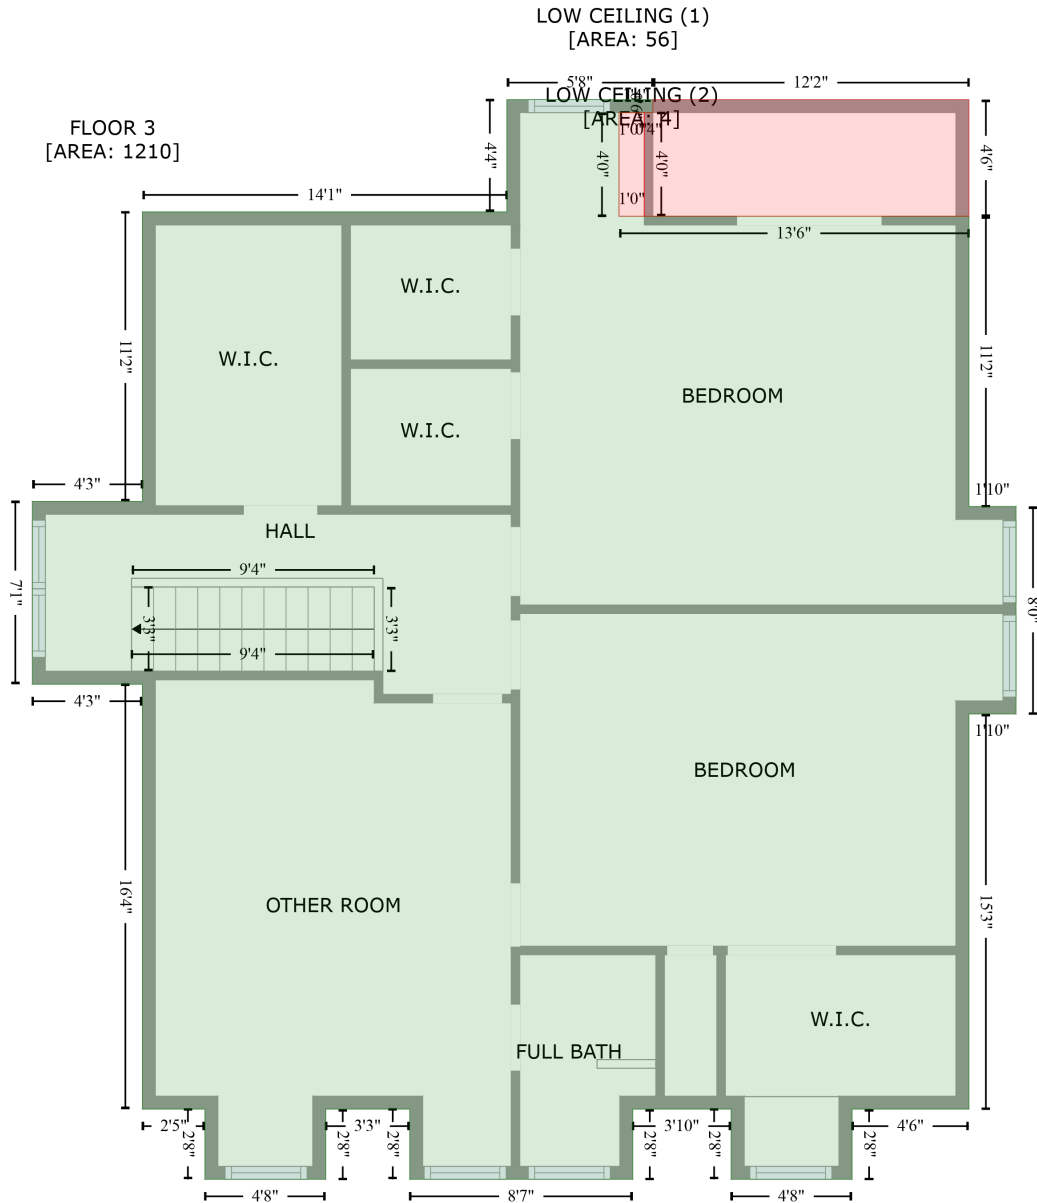

318 South Atlantic Avenue, Bloomfield, Pittsburgh, Allegheny County, Pennsylvania, United States, 15224, 318 South Atlantic Avenue

Gross Living Area: 4362 sq. ft

FLOOR 1
[AREA: 1576]

Space	Area (sq. ft)	Calculation <small>Coordinate Polygon Area Algorithm using inches</small>
FLOOR 1 (Living area)	1576	$-((452.9 + 452.9) * (-8.7 - 490.4) + (452.9 + -2.1) * (490.4 - 490.4) + (-2.1 + -2.1) * (490.4 - -8.7) + (-2.1 + 452.9) * (-8.7 - -8.7)) * 0.5 * 0.00694$

318 South Atlantic Avenue, Bloomfield, Pittsburgh, Allegheny County, Pennsylvania, United States, 15224, 318 South Atlantic Avenue

Gross Living Area: 4362 sq. ft

FLOOR 2
[AREA: 1576]

Space	Area (sq. ft)	Calculation <small>Coordinate Polygon Area Algorithm using inches</small>
FLOOR 2 (Living area)	1576	$-((452.6 + 452.6) * (-2.1 - 496.9) + (452.6 + -2.3) * (496.9 - 496.9) + (-2.3 + -2.3) * (496.9 - -2.1) + (-2.3 + 452.6) * (-2.1 - -2.1)) * 0.5 * 0.00694$

318 South Atlantic Avenue, Bloomfield, Pittsburgh, Allegheny County, Pennsylvania, United States, 15224, 318 South Atlantic Avenue

Gross Living Area: 4362 sq. ft

Space	Area (sq. ft)	Calculation <small>Coordinate Polygon Area Algorithm using inches</small>
FLOOR 3 (Living area)	1210	$ \begin{aligned} & -((284.3 + 284.3) * (-2.1 - 3.9) + (284.3 + 268.6) * (3.9 - 3.9) + (268.6 + 268.6) * (3.9 - 51.9) + \\ & (268.6 + 430.4) * (51.9 - 51.9) + (430.4 + 430.4) * (51.9 - 186) + (430.4 + 452.2) * (186 - 186) + \\ & (452.2 + 452.2) * (186 - 281.8) + (452.2 + 430.4) * (281.8 - 281.8) + (430.4 + 430.4) * (281.8 - \\ & 464.5) + (430.4 + 376.4) * (464.5 - 464.5) + (376.4 + 376.4) * (464.5 - 496.9) + (376.4 + 320.5) * \\ & (496.9 - 496.9) + (320.5 + 320.5) * (496.9 - 464.5) + (320.5 + 275) * (464.5 - 464.5) + (275 + 275) \\ & * (464.5 - 496.9) + (275 + 171.8) * (496.9 - 496.9) + (171.8 + 171.8) * (496.9 - 464.5) + (171.8 + \\ & 133) * (464.5 - 464.5) + (133 + 133) * (464.5 - 496.9) + (133 + 77.1) * (496.9 - 496.9) + (77.1 + \end{aligned} $