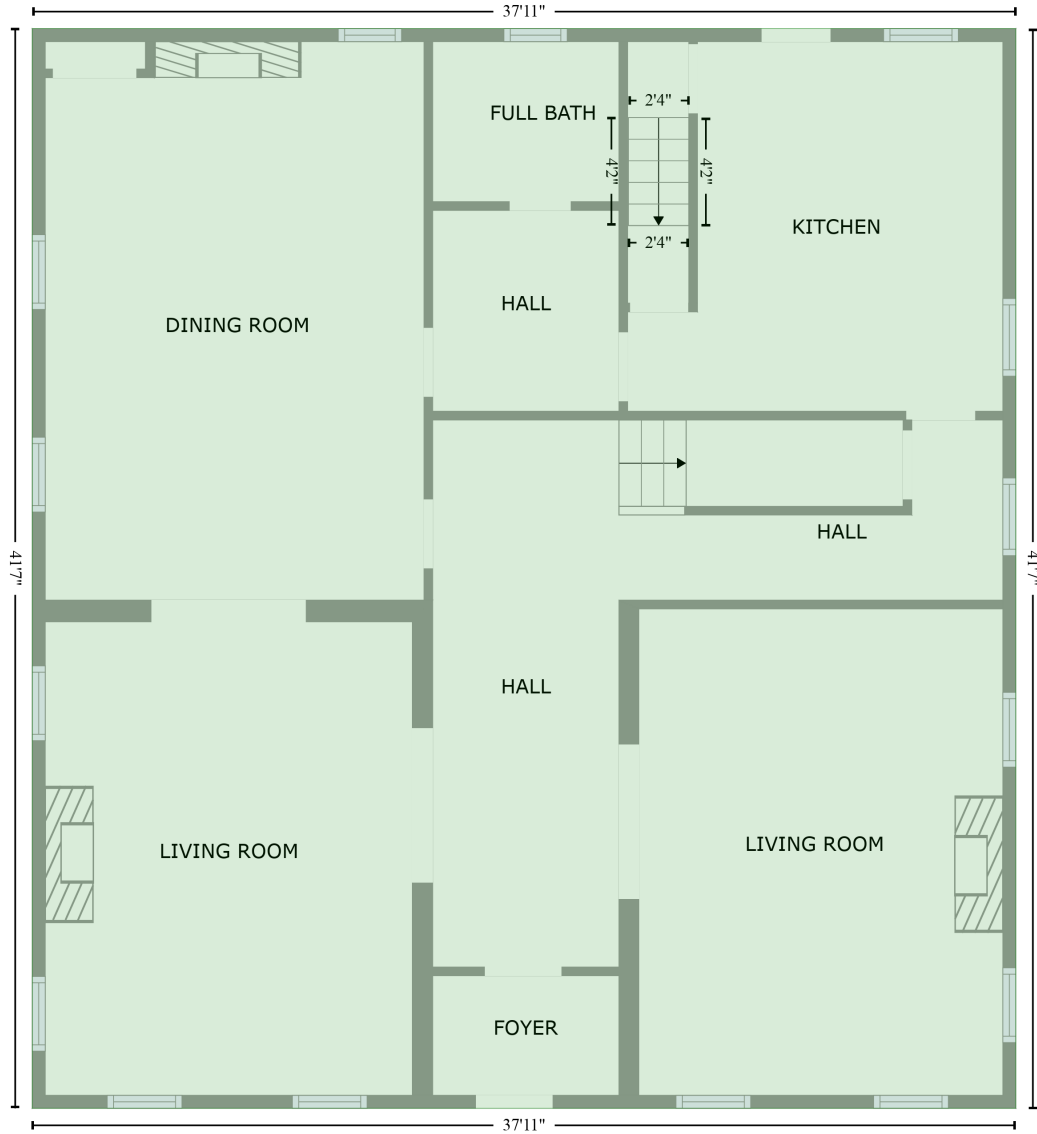

318 South Atlantic Avenue, Bloomfield, Pittsburgh, Allegheny County, Pennsylvania, United States, 15224, 318 South Atlantic Avenue

Gross Living Area: 4362 sq. ft

FLOOR 1
[AREA: 1576]

Space	Area (sq. ft)	Calculation <small>Coordinate Polygon Area Algorithm using inches</small>
FLOOR 1 (Living area)	1576	$-((452.9 + 452.9) * (-8.7 - 490.4) + (452.9 + -2.1) * (490.4 - 490.4) + (-2.1 + -2.1) * (490.4 - -8.7) + (-2.1 + 452.9) * (-8.7 - -8.7)) * 0.5 * 0.00694$

318 South Atlantic Avenue, Bloomfield, Pittsburgh, Allegheny County, Pennsylvania, United States, 15224, 318 South Atlantic Avenue

Gross Living Area: 4362 sq. ft

FLOOR 2
[AREA: 1576]

Space	Area (sq. ft)	Calculation <small>Coordinate Polygon Area Algorithm using inches</small>
FLOOR 2 (Living area)	1576	$-((452.6 + 452.6) * (-2.1 - 496.9) + (452.6 + -2.3) * (496.9 - 496.9) + (-2.3 + -2.3) * (496.9 - -2.1) + (-2.3 + 452.6) * (-2.1 - -2.1)) * 0.5 * 0.00694$

318 South Atlantic Avenue, Bloomfield, Pittsburgh, Allegheny County, Pennsylvania, United States, 15224, 318 South Atlantic Avenue

Gross Living Area: 4362 sq. ft

Space	Area (sq. ft)	Calculation <small>Coordinate Polygon Area Algorithm using inches</small>
FLOOR 3 (Living area)	1210	$ \begin{aligned} & -((284.3 + 284.3) * (-2.1 - 3.9) + (284.3 + 268.6) * (3.9 - 3.9) + (268.6 + 268.6) * (3.9 - 51.9) + \\ & (268.6 + 430.4) * (51.9 - 51.9) + (430.4 + 430.4) * (51.9 - 186) + (430.4 + 452.2) * (186 - 186) + \\ & (452.2 + 452.2) * (186 - 281.8) + (452.2 + 430.4) * (281.8 - 281.8) + (430.4 + 430.4) * (281.8 - \\ & 464.5) + (430.4 + 376.4) * (464.5 - 464.5) + (376.4 + 376.4) * (464.5 - 496.9) + (376.4 + 320.5) * \\ & (496.9 - 496.9) + (320.5 + 320.5) * (496.9 - 464.5) + (320.5 + 275) * (464.5 - 464.5) + (275 + 275) \\ & * (464.5 - 496.9) + (275 + 171.8) * (496.9 - 496.9) + (171.8 + 171.8) * (496.9 - 464.5) + (171.8 + \\ & 133) * (464.5 - 464.5) + (133 + 133) * (464.5 - 496.9) + (133 + 77.1) * (496.9 - 496.9) + (77.1 + \end{aligned} $