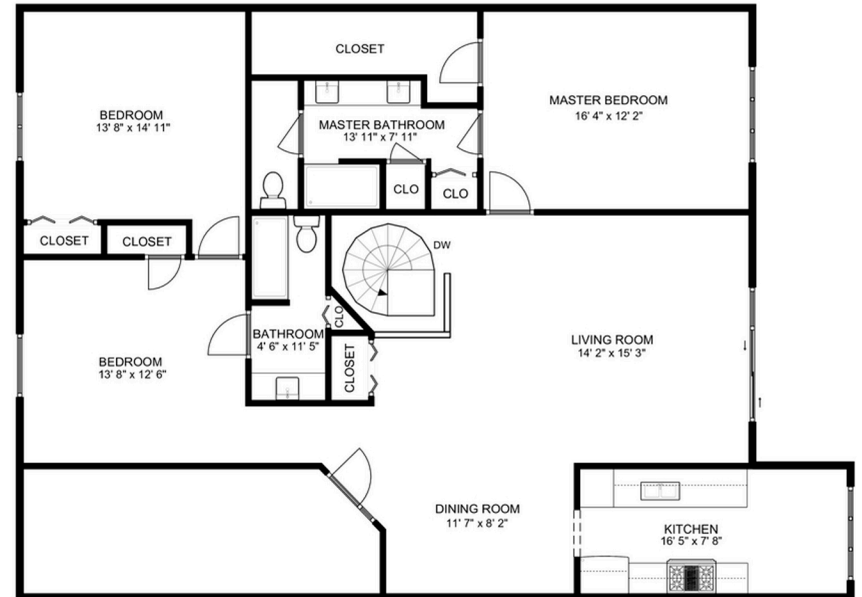

3136 Huntington Woods Dr, Springfield, IL, 62704

FIRST FLOOR

SECOND FLOOR

GROSS INTERNAL AREA:  
FIRST FLOOR: 974 sqf, SECOND FLOOR: 1,647 sqf  
TOTAL: 2,621 sqf

The information contained here, has been obtained through sources deemed reliable but cannot be guaranteed as to its accuracy. Any information of special interest should be obtained through independent verification.