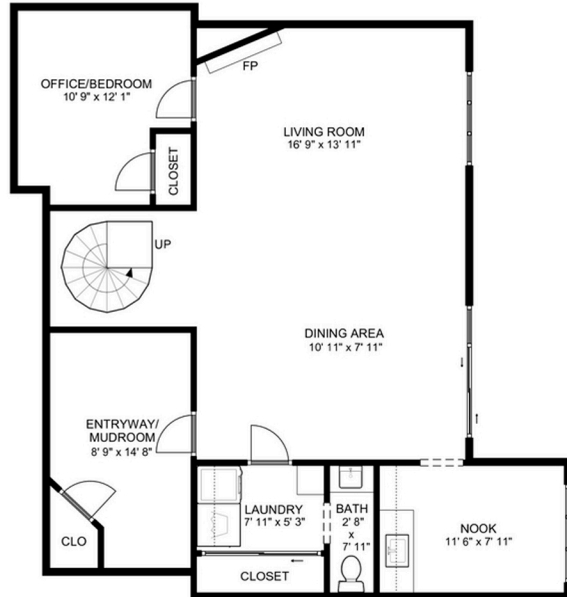

3136 Huntington Woods Dr, Springfield, IL, 62704

FIRST FLOOR

SECOND FLOOR

GROSS INTERNAL AREA:  
FIRST FLOOR: 974 sqf, SECOND FLOOR: 1,647 sqf  
TOTAL: 2,621 sqf

The information contained here, has been obtained through sources deemed reliable but cannot be guaranteed as to its accuracy. Any information of special interest should be obtained through independent verification.