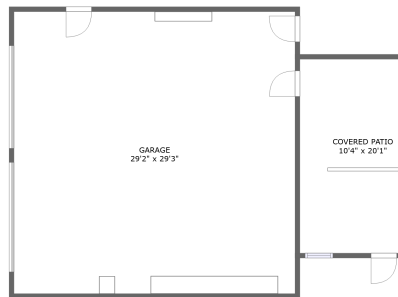

836 Saxonburg Rd, Butler, PA, US

FLOOR 1

Property summary

1 Garages

2 Bedrooms

2 Bathrooms

0 Half baths

1 Floors

1,338
Gross living
area sqft

2,513
Total sqft

836 Saxonburg Rd, Butler, PA, US

Room dimensions

Floor 1

Total sqft: 2513   Living area: 1338

#		Dimensions	sqft	Counted as living area
1	Primary Bedroom	14'2" x 16'5"	233 sq. ft	Yes
2	Electrical Room	4'9" x 12'0"	57 sq. ft	No
3	Bedroom	11'4" x 12'0"	136 sq. ft	Yes
4	Covered Patio	10'4" x 20'1"	205 sq. ft	No
5	Kitchen	14'1" x 12'3"	173 sq. ft	Yes
6	Bath	4'9" x 12'0"	56 sq. ft	Yes
7	Garage	29'2" x 29'3"	851 sq. ft	No
8	Bath	8'2" x 16'5"	107 sq. ft	Yes
9	Room	8'3" x 10'8"	66 sq. ft	Yes
10	Living Room	31'10" x 13'9"	391 sq. ft	Yes