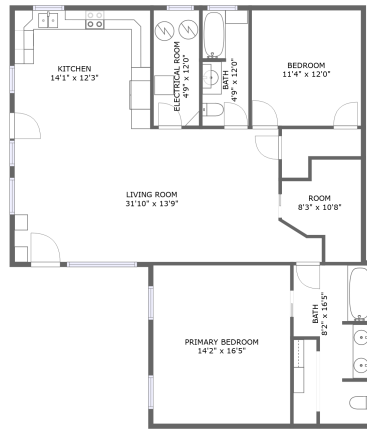

836 Saxonburg Rd, Butler, PA, US

FLOOR 1

Property summary

1 Garages

2 Bedrooms

2 Bathrooms

0 Half baths

1 Floors

1,338
Gross living
area sqft

2,513
Total sqft

836 Saxonburg Rd, Butler, PA, US

Room dimensions

Floor 1

Total sqft: 2513   Living area: 1338

#		Dimensions	sqft	Counted as living area
1	Primary Bedroom	14'2" x 16'5"	233 sq. ft	Yes
2	Electrical Room	4'9" x 12'0"	57 sq. ft	No
3	Bedroom	11'4" x 12'0"	136 sq. ft	Yes
4	Covered Patio	10'4" x 20'1"	205 sq. ft	No
5	Kitchen	14'1" x 12'3"	173 sq. ft	Yes
6	Bath	4'9" x 12'0"	56 sq. ft	Yes
7	Garage	29'2" x 29'3"	851 sq. ft	No
8	Bath	8'2" x 16'5"	107 sq. ft	Yes
9	Room	8'3" x 10'8"	66 sq. ft	Yes
10	Living Room	31'10" x 13'9"	391 sq. ft	Yes