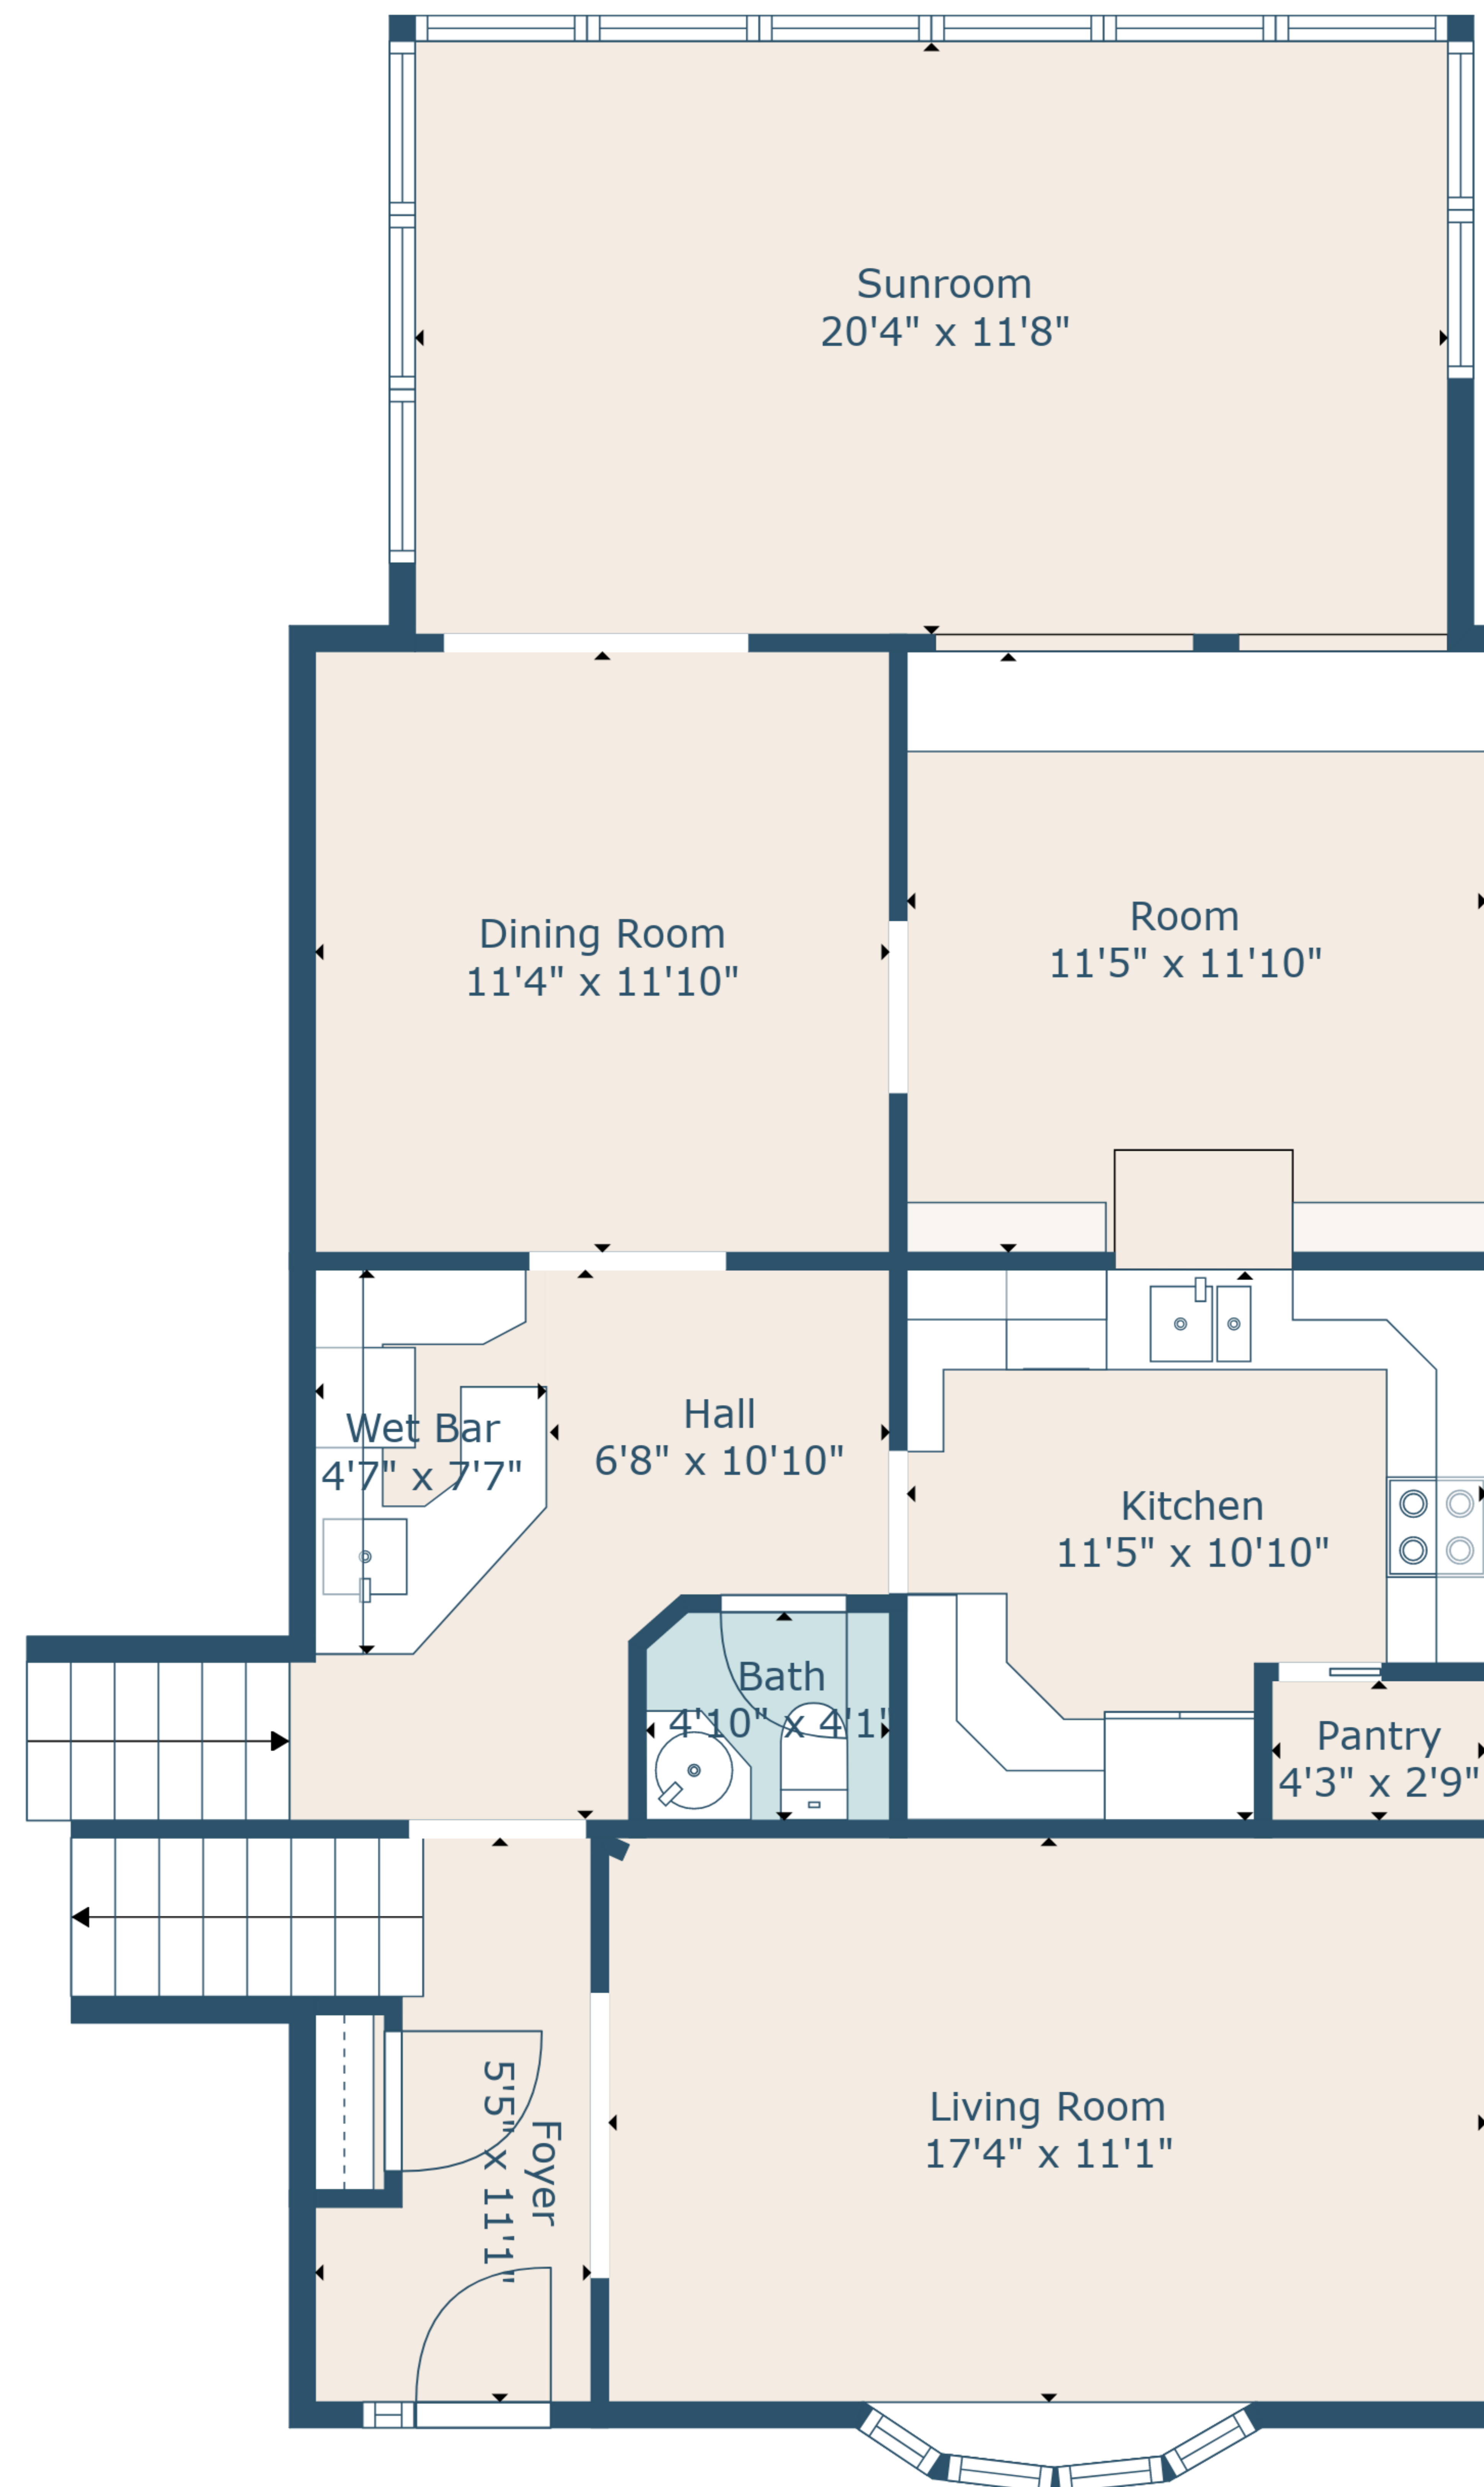

TOTAL: 3388 sq. ft
 FLOOR 1: 1219 sq. ft, FLOOR 2: 1084 sq. ft, FLOOR 3: 1085 sq. ft
 EXCLUDED AREAS: GARAGE: 499 sq. ft, WORKSHOP: 234 sq. ft

TOTAL: 3388 sq. ft

FLOOR 1: 1219 sq. ft, FLOOR 2: 1084 sq. ft, FLOOR 3: 1085 sq. ft
EXCLUDED AREAS: GARAGE: 499 sq. ft, WORKSHOP: 234 sq. ft

TOTAL: 3388 sq. ft

FLOOR 1: 1219 sq. ft, FLOOR 2: 1084 sq. ft, FLOOR 3: 1085 sq. ft
 EXCLUDED AREAS: GARAGE: 499 sq. ft, WORKSHOP: 234 sq. ft

Floor 3

Floor 2

Floor 1

TOTAL: 3388 sq. ft
 FLOOR 1: 1219 sq. ft, FLOOR 2: 1084 sq. ft, FLOOR 3: 1085 sq. ft
 EXCLUDED AREAS: GARAGE: 499 sq. ft, WORKSHOP: 234 sq. ft