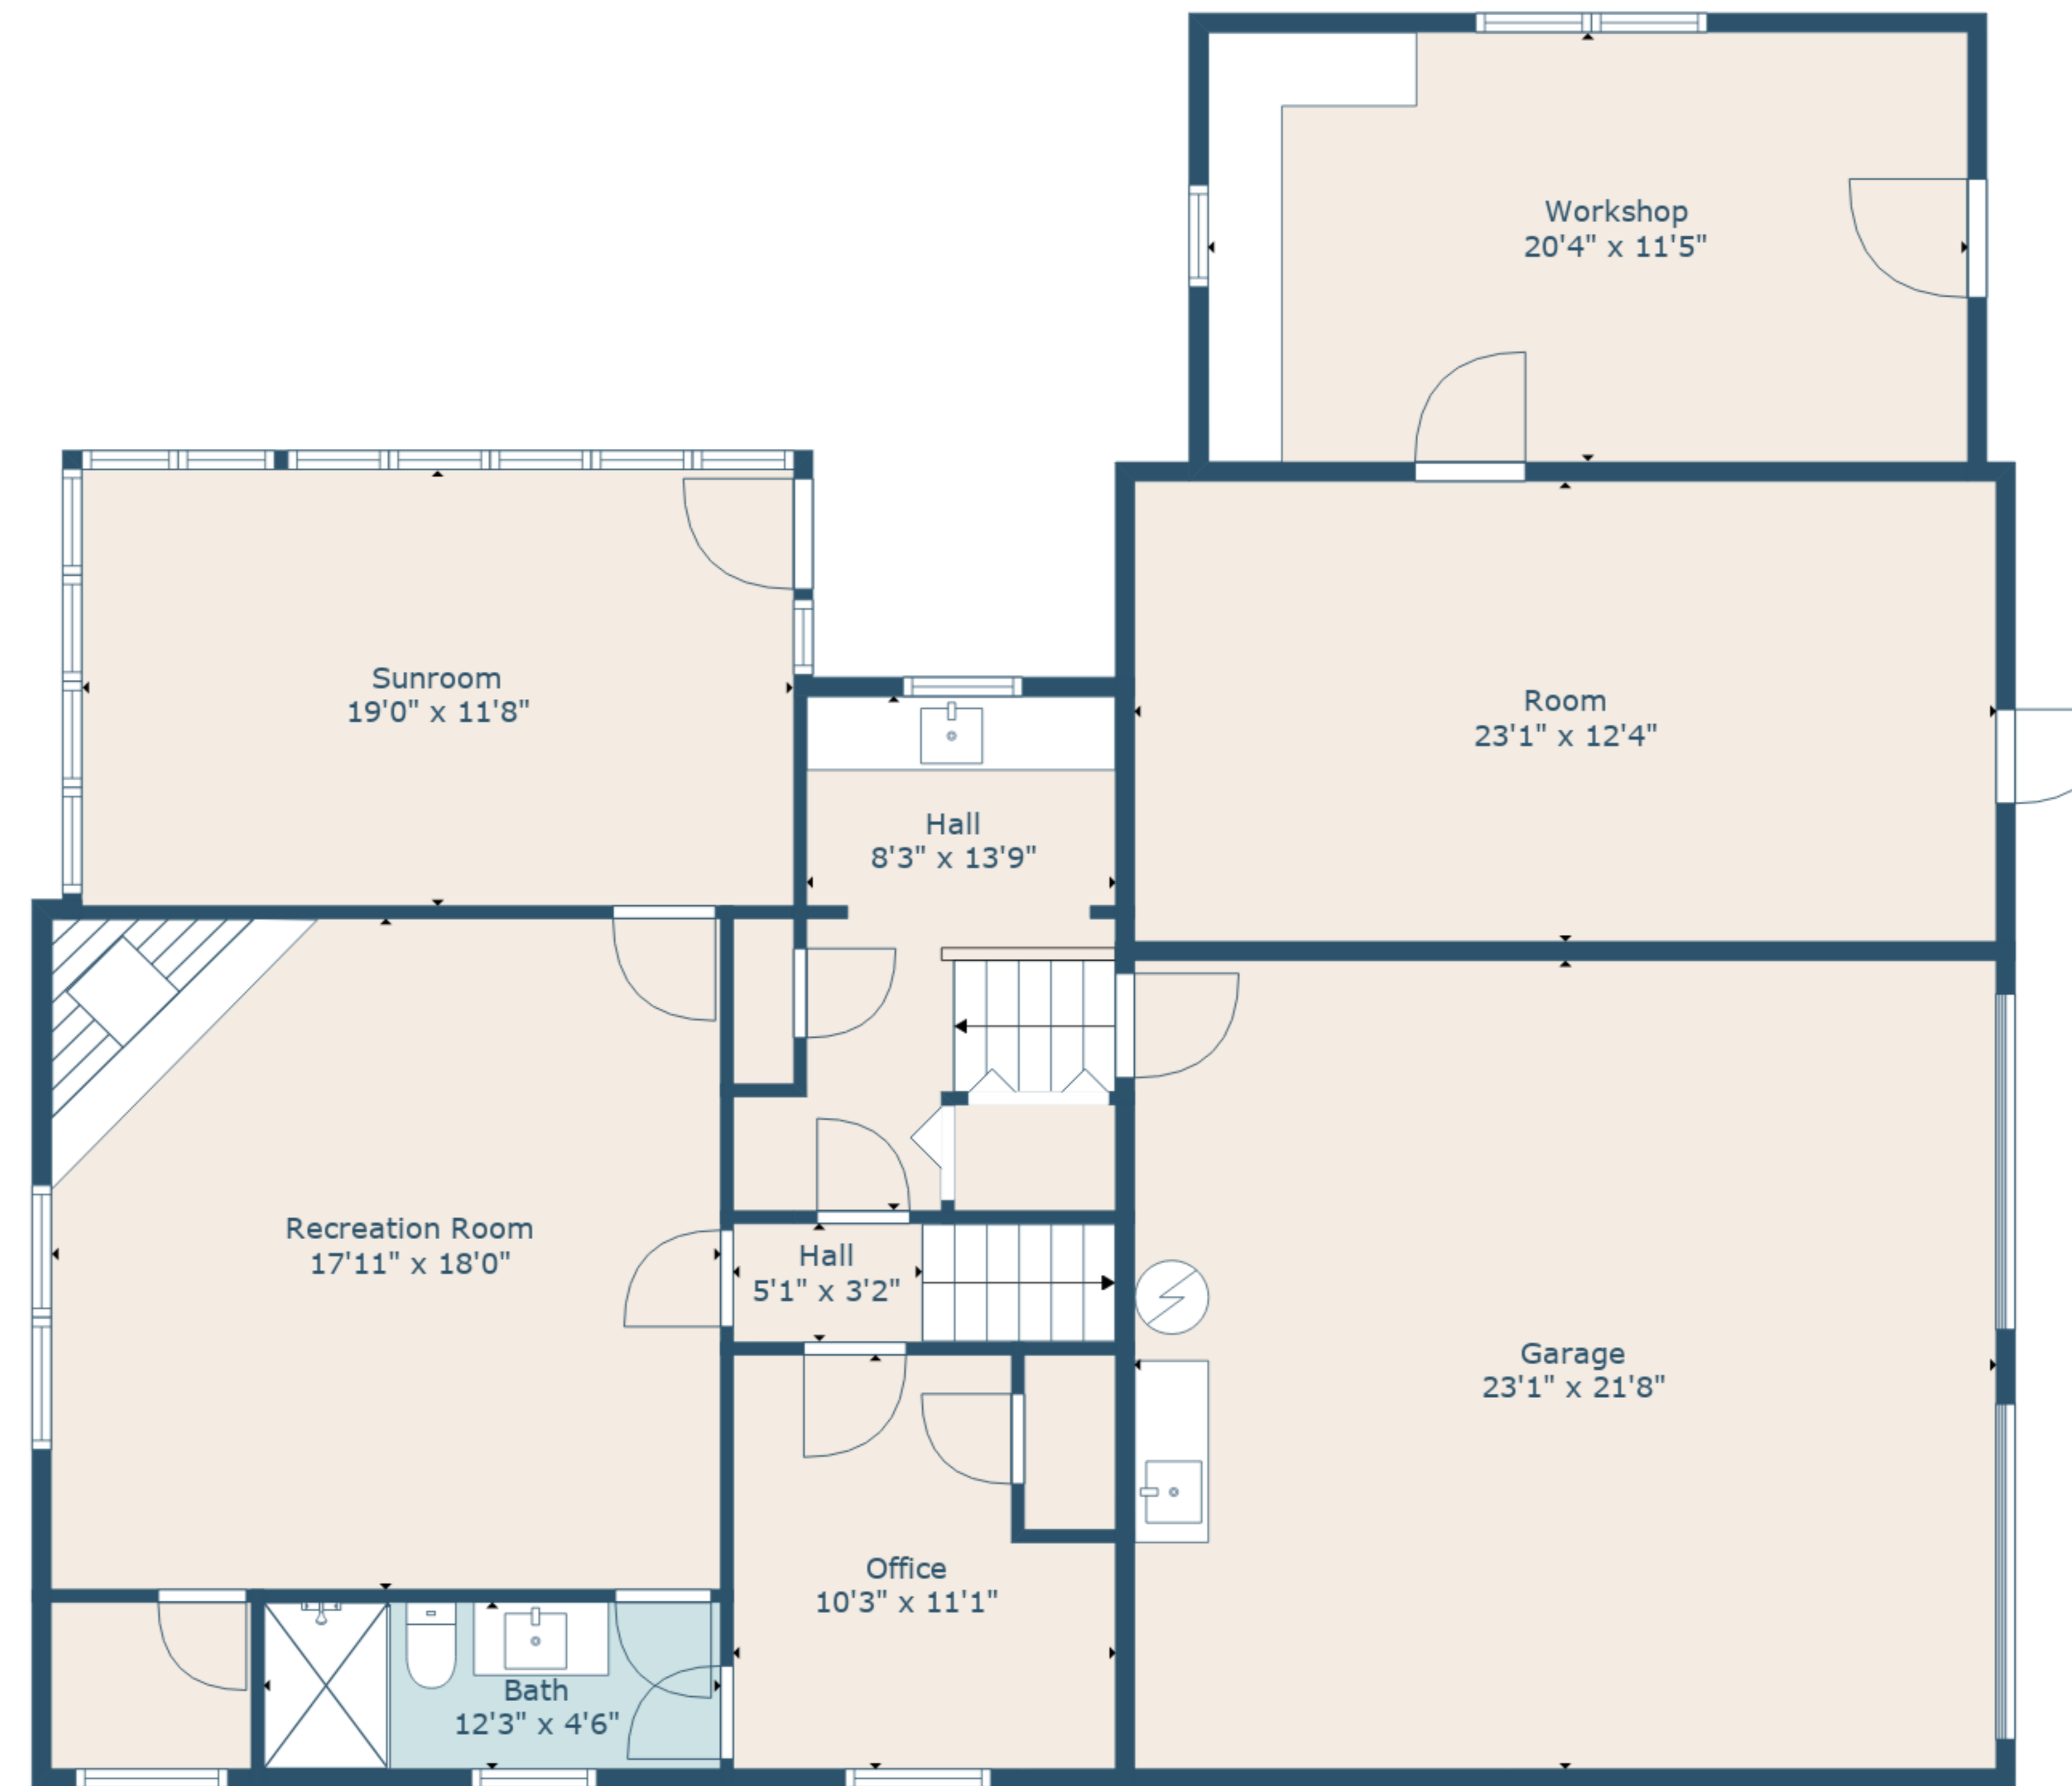

TOTAL: 3388 sq. ft
 FLOOR 1: 1219 sq. ft, FLOOR 2: 1084 sq. ft, FLOOR 3: 1085 sq. ft
 EXCLUDED AREAS: GARAGE: 499 sq. ft, WORKSHOP: 234 sq. ft

TOTAL: 3388 sq. ft

FLOOR 1: 1219 sq. ft, FLOOR 2: 1084 sq. ft, FLOOR 3: 1085 sq. ft
EXCLUDED AREAS: GARAGE: 499 sq. ft, WORKSHOP: 234 sq. ft

TOTAL: 3388 sq. ft

FLOOR 1: 1219 sq. ft, FLOOR 2: 1084 sq. ft, FLOOR 3: 1085 sq. ft
 EXCLUDED AREAS: GARAGE: 499 sq. ft, WORKSHOP: 234 sq. ft

Floor 3

Floor 2

Floor 1

TOTAL: 3388 sq. ft
 FLOOR 1: 1219 sq. ft, FLOOR 2: 1084 sq. ft, FLOOR 3: 1085 sq. ft
 EXCLUDED AREAS: GARAGE: 499 sq. ft, WORKSHOP: 234 sq. ft