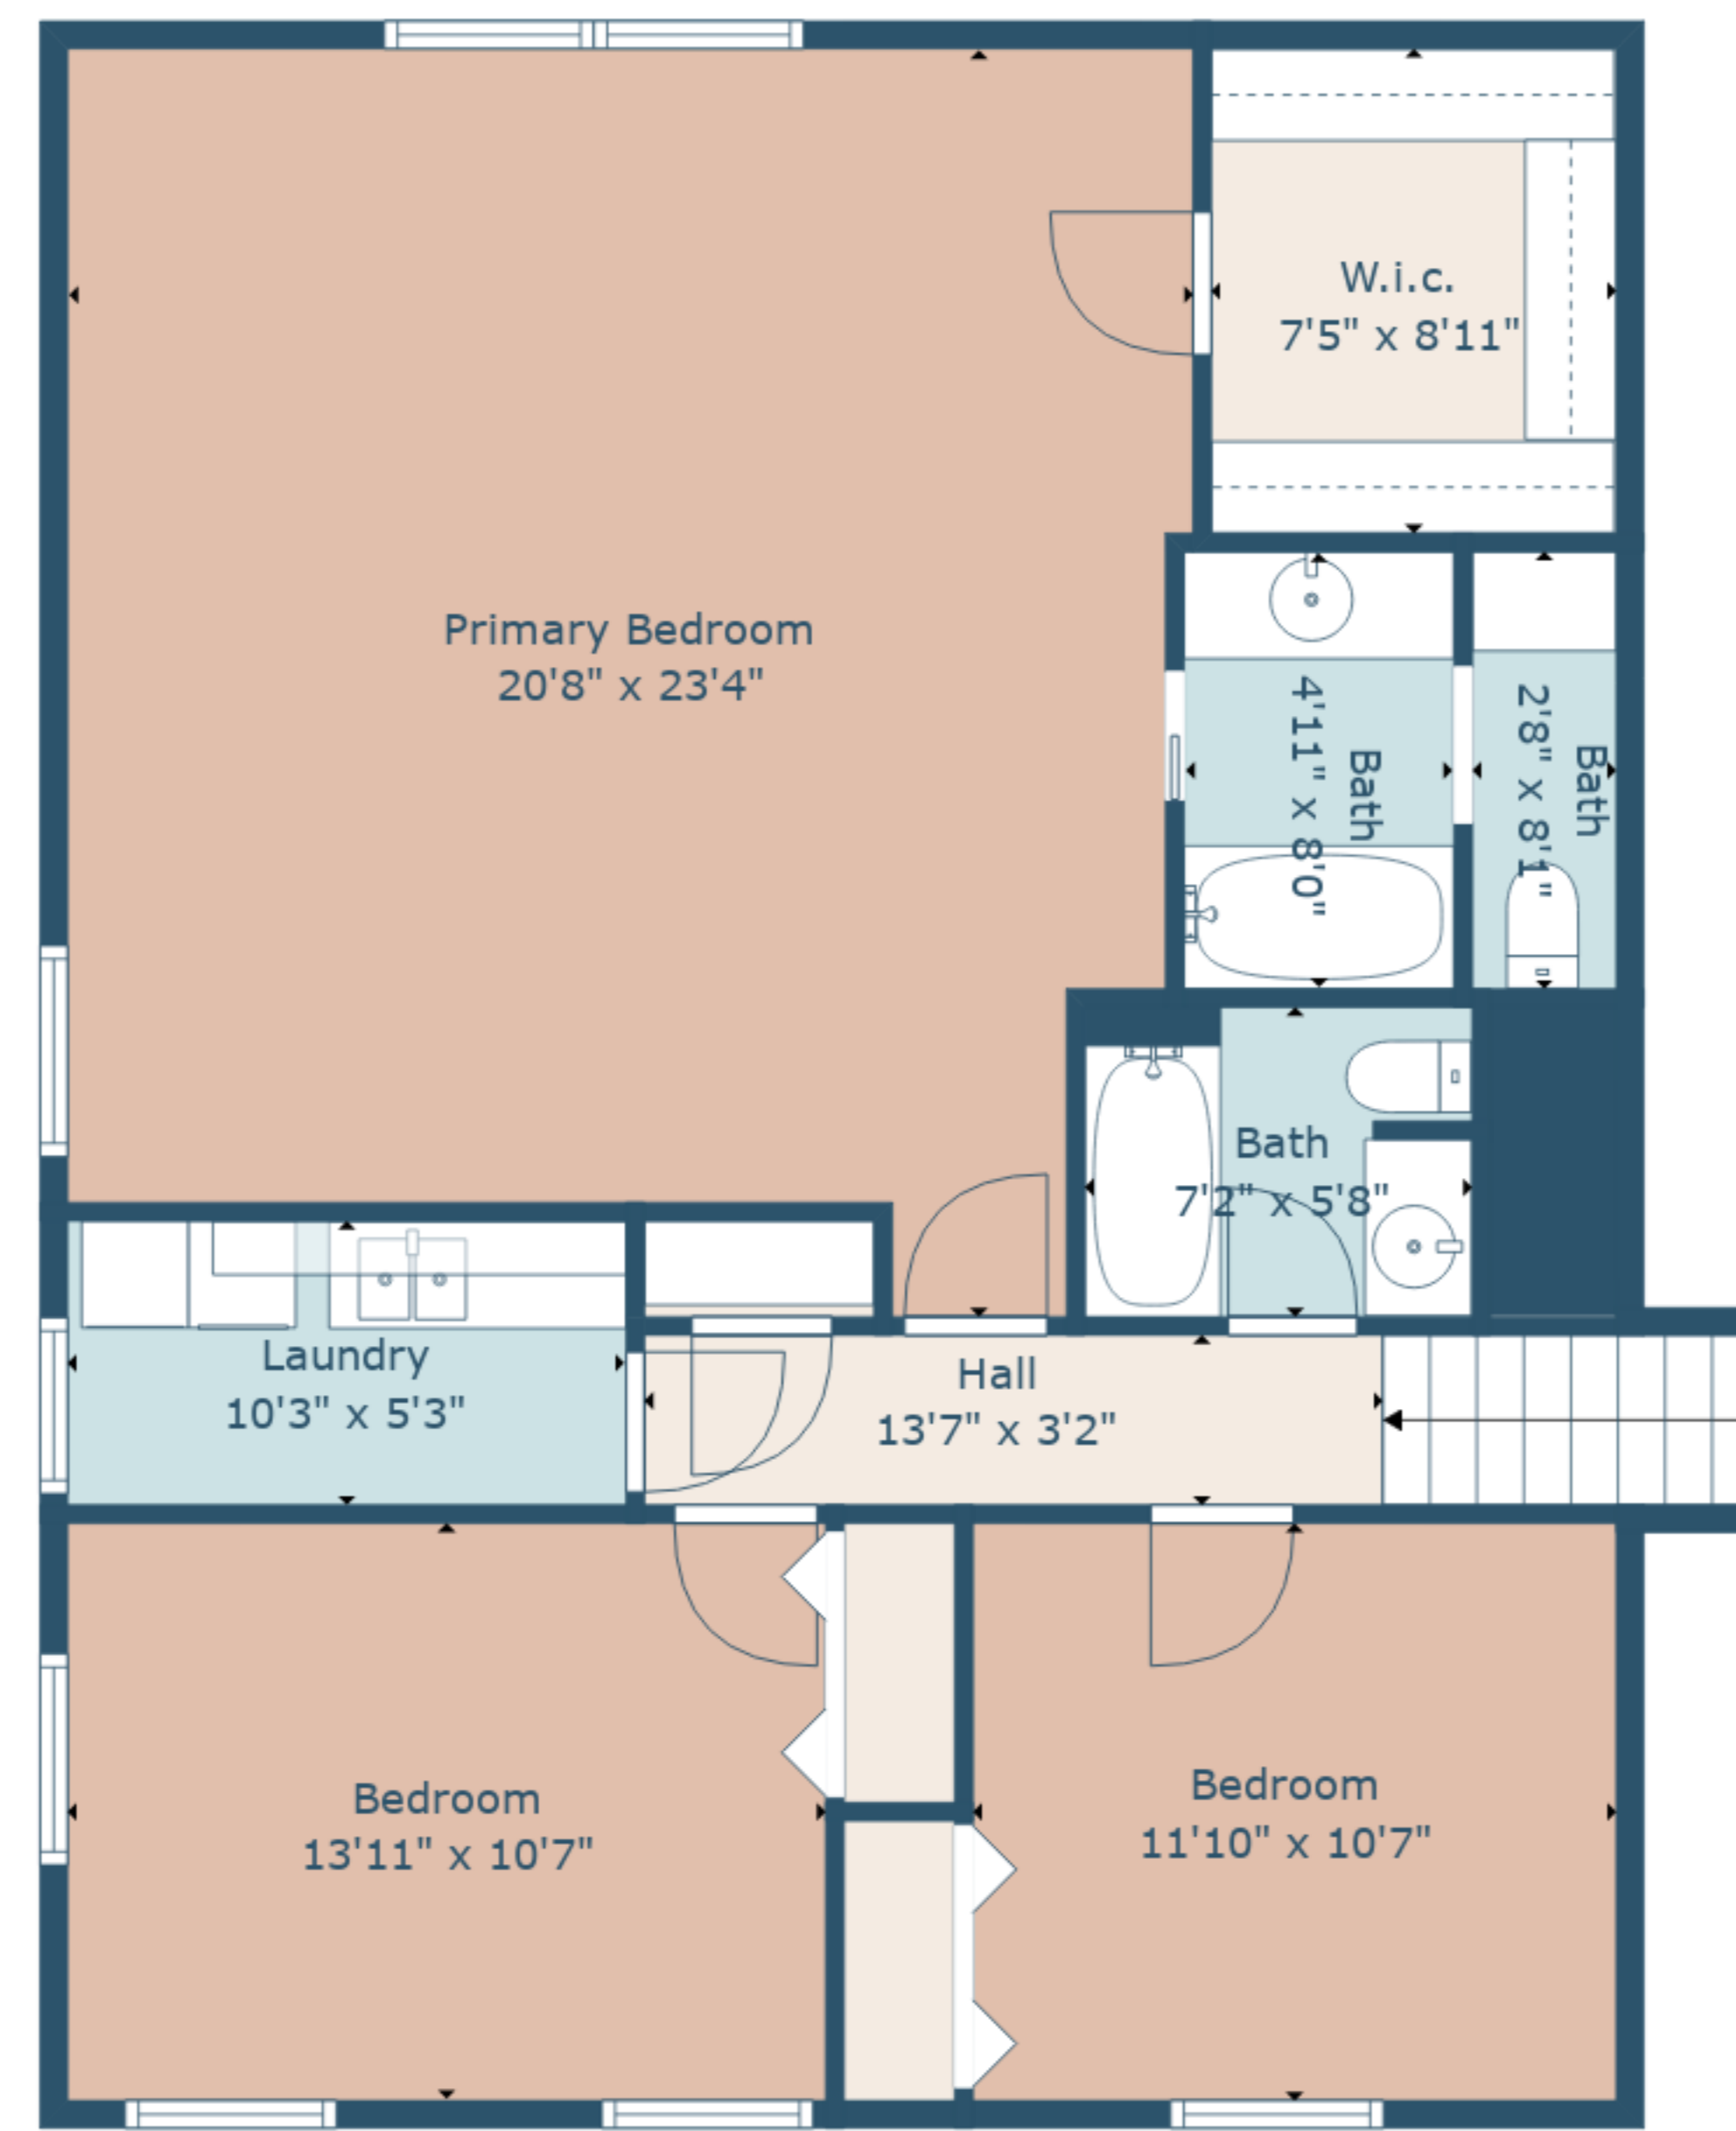

TOTAL: 3388 sq. ft
 FLOOR 1: 1219 sq. ft, FLOOR 2: 1084 sq. ft, FLOOR 3: 1085 sq. ft
 EXCLUDED AREAS: GARAGE: 499 sq. ft, WORKSHOP: 234 sq. ft

TOTAL: 3388 sq. ft

FLOOR 1: 1219 sq. ft, FLOOR 2: 1084 sq. ft, FLOOR 3: 1085 sq. ft
EXCLUDED AREAS: GARAGE: 499 sq. ft, WORKSHOP: 234 sq. ft

TOTAL: 3388 sq. ft

FLOOR 1: 1219 sq. ft, FLOOR 2: 1084 sq. ft, FLOOR 3: 1085 sq. ft
 EXCLUDED AREAS: GARAGE: 499 sq. ft, WORKSHOP: 234 sq. ft

Floor 3

Floor 2

Floor 1

TOTAL: 3388 sq. ft
 FLOOR 1: 1219 sq. ft, FLOOR 2: 1084 sq. ft, FLOOR 3: 1085 sq. ft
 EXCLUDED AREAS: GARAGE: 499 sq. ft, WORKSHOP: 234 sq. ft