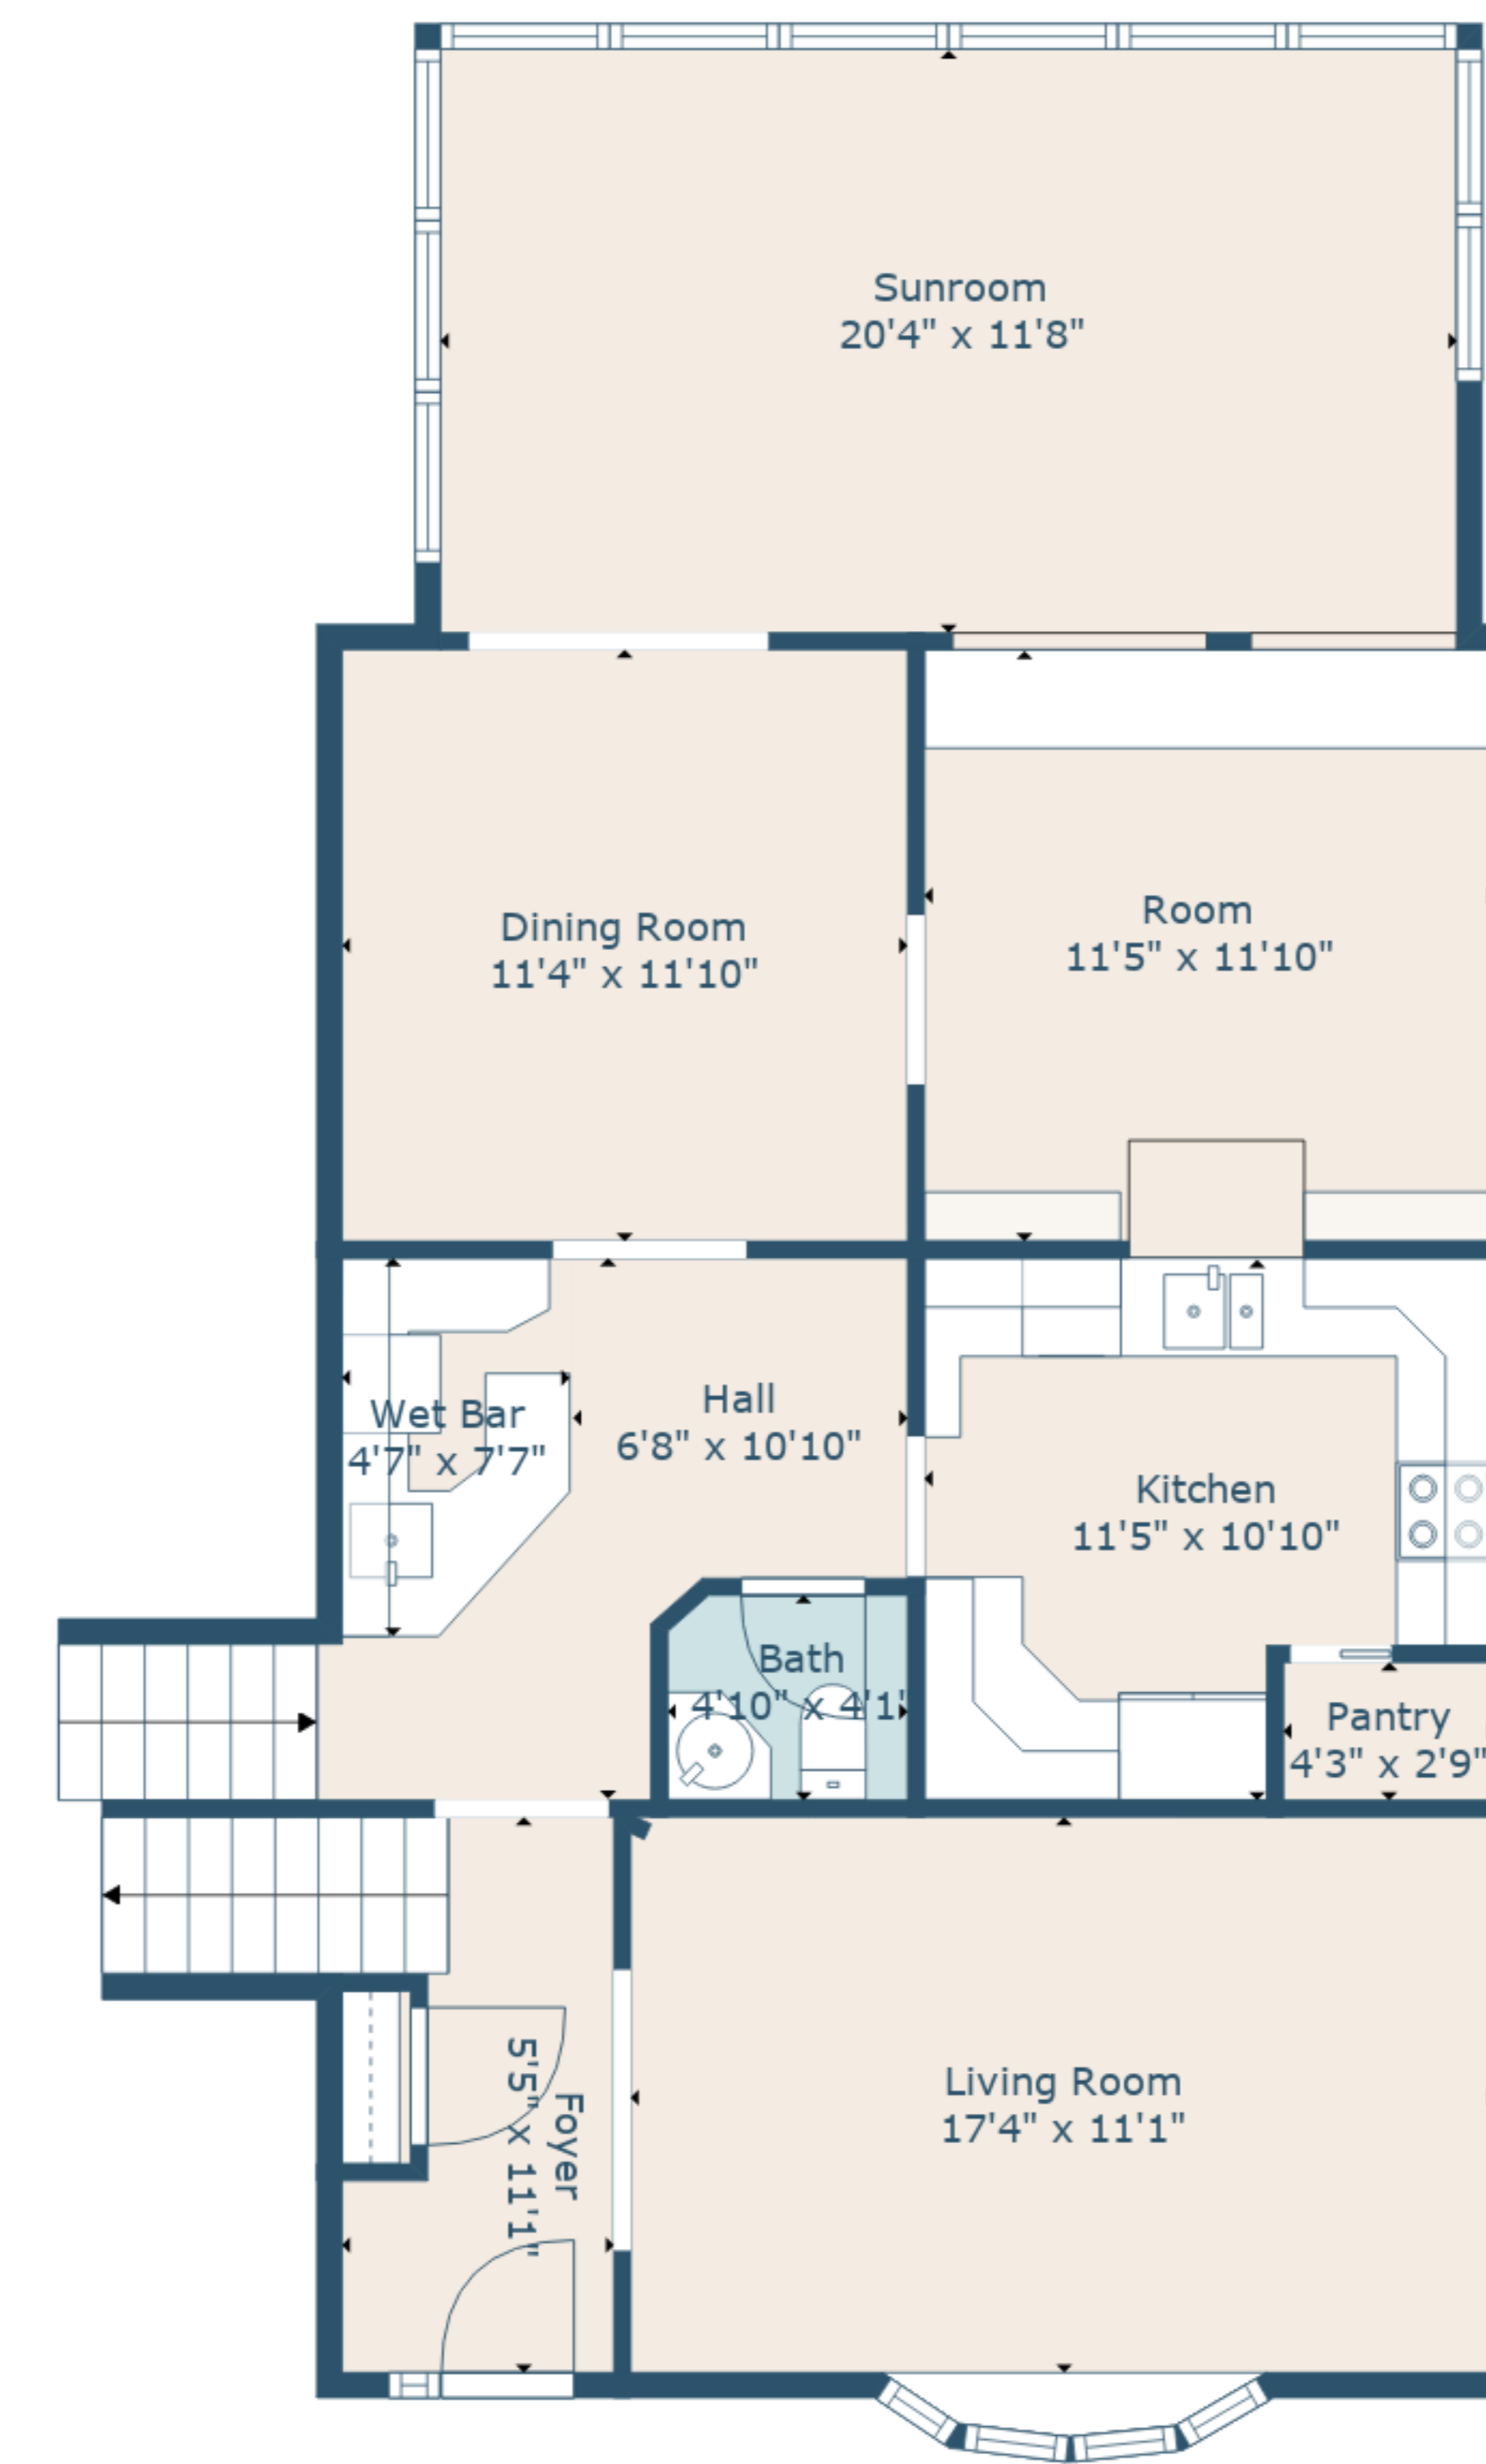

TOTAL: 3388 sq. ft
 FLOOR 1: 1219 sq. ft, FLOOR 2: 1084 sq. ft, FLOOR 3: 1085 sq. ft
 EXCLUDED AREAS: GARAGE: 499 sq. ft, WORKSHOP: 234 sq. ft

TOTAL: 3388 sq. ft

FLOOR 1: 1219 sq. ft, FLOOR 2: 1084 sq. ft, FLOOR 3: 1085 sq. ft
EXCLUDED AREAS: GARAGE: 499 sq. ft, WORKSHOP: 234 sq. ft

TOTAL: 3388 sq. ft

FLOOR 1: 1219 sq. ft, FLOOR 2: 1084 sq. ft, FLOOR 3: 1085 sq. ft
 EXCLUDED AREAS: GARAGE: 499 sq. ft, WORKSHOP: 234 sq. ft

Floor 3

Floor 2

Floor 1

TOTAL: 3388 sq. ft
 FLOOR 1: 1219 sq. ft, FLOOR 2: 1084 sq. ft, FLOOR 3: 1085 sq. ft
 EXCLUDED AREAS: GARAGE: 499 sq. ft, WORKSHOP: 234 sq. ft