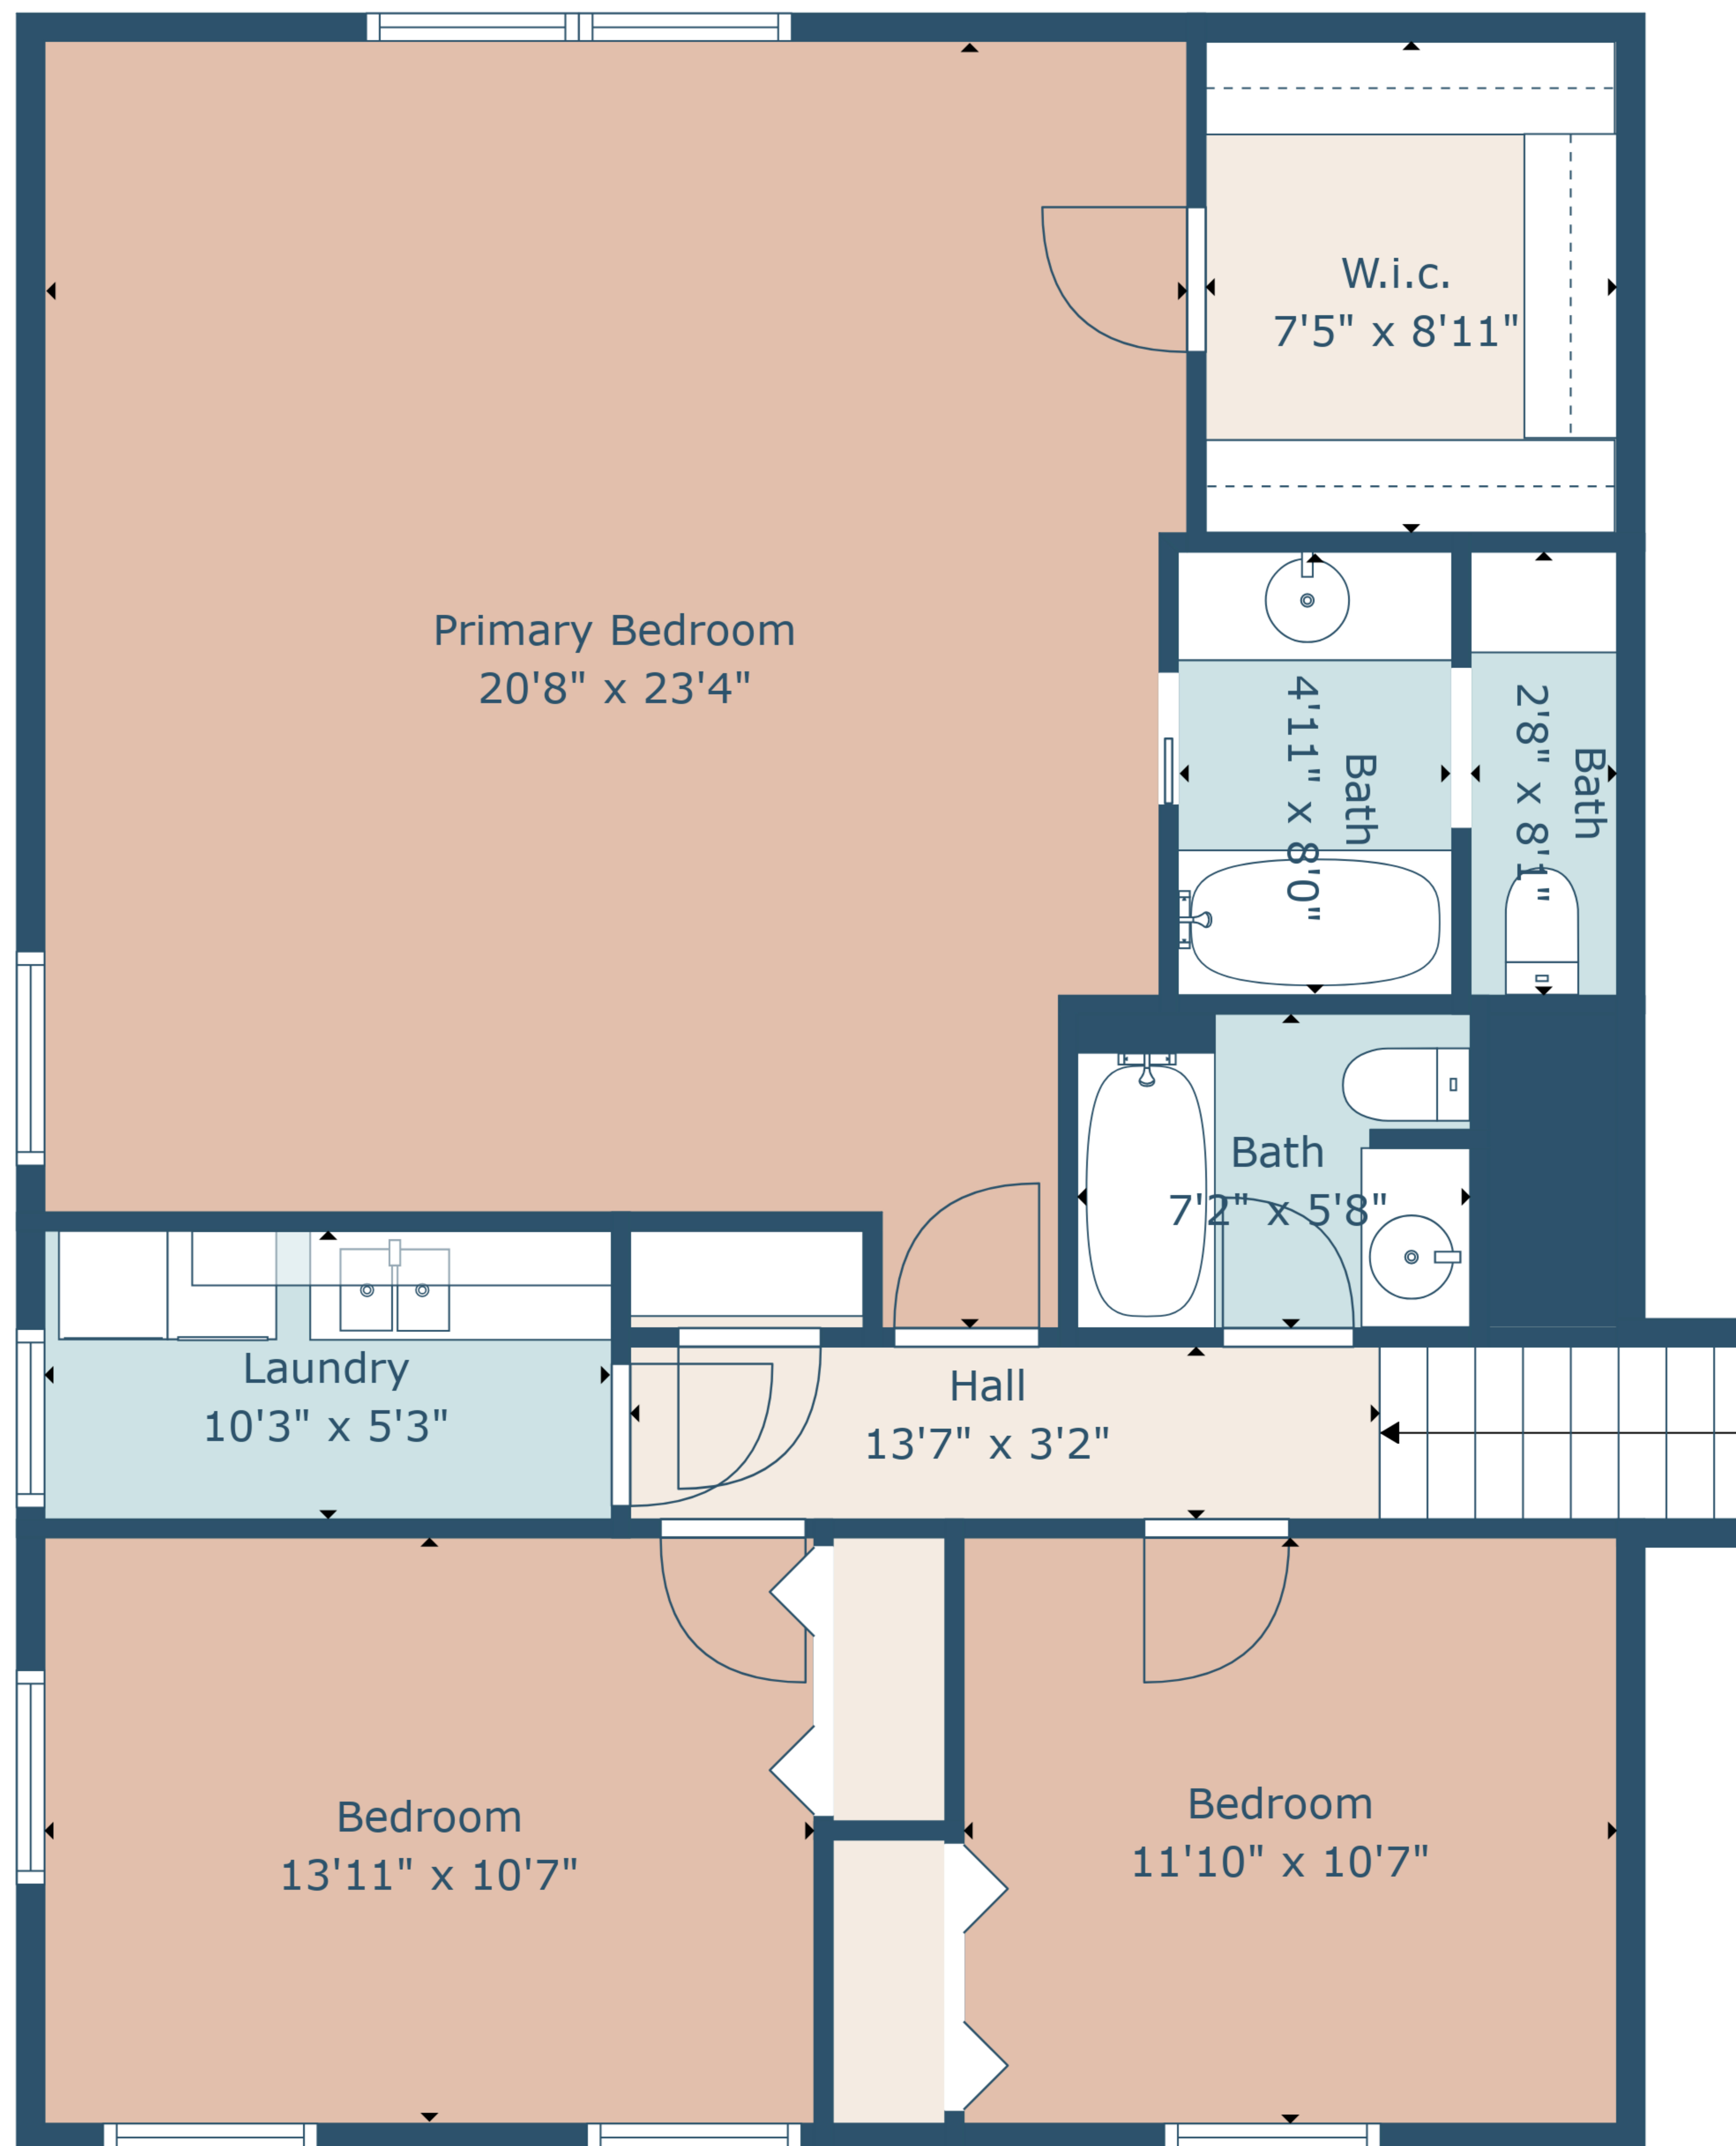

TOTAL: 3388 sq. ft
 FLOOR 1: 1219 sq. ft, FLOOR 2: 1084 sq. ft, FLOOR 3: 1085 sq. ft
 EXCLUDED AREAS: GARAGE: 499 sq. ft, WORKSHOP: 234 sq. ft

TOTAL: 3388 sq. ft

FLOOR 1: 1219 sq. ft, FLOOR 2: 1084 sq. ft, FLOOR 3: 1085 sq. ft
EXCLUDED AREAS: GARAGE: 499 sq. ft, WORKSHOP: 234 sq. ft

TOTAL: 3388 sq. ft

FLOOR 1: 1219 sq. ft, FLOOR 2: 1084 sq. ft, FLOOR 3: 1085 sq. ft
 EXCLUDED AREAS: GARAGE: 499 sq. ft, WORKSHOP: 234 sq. ft

Floor 3

Floor 2

Floor 1

TOTAL: 3388 sq. ft
 FLOOR 1: 1219 sq. ft, FLOOR 2: 1084 sq. ft, FLOOR 3: 1085 sq. ft
 EXCLUDED AREAS: GARAGE: 499 sq. ft, WORKSHOP: 234 sq. ft