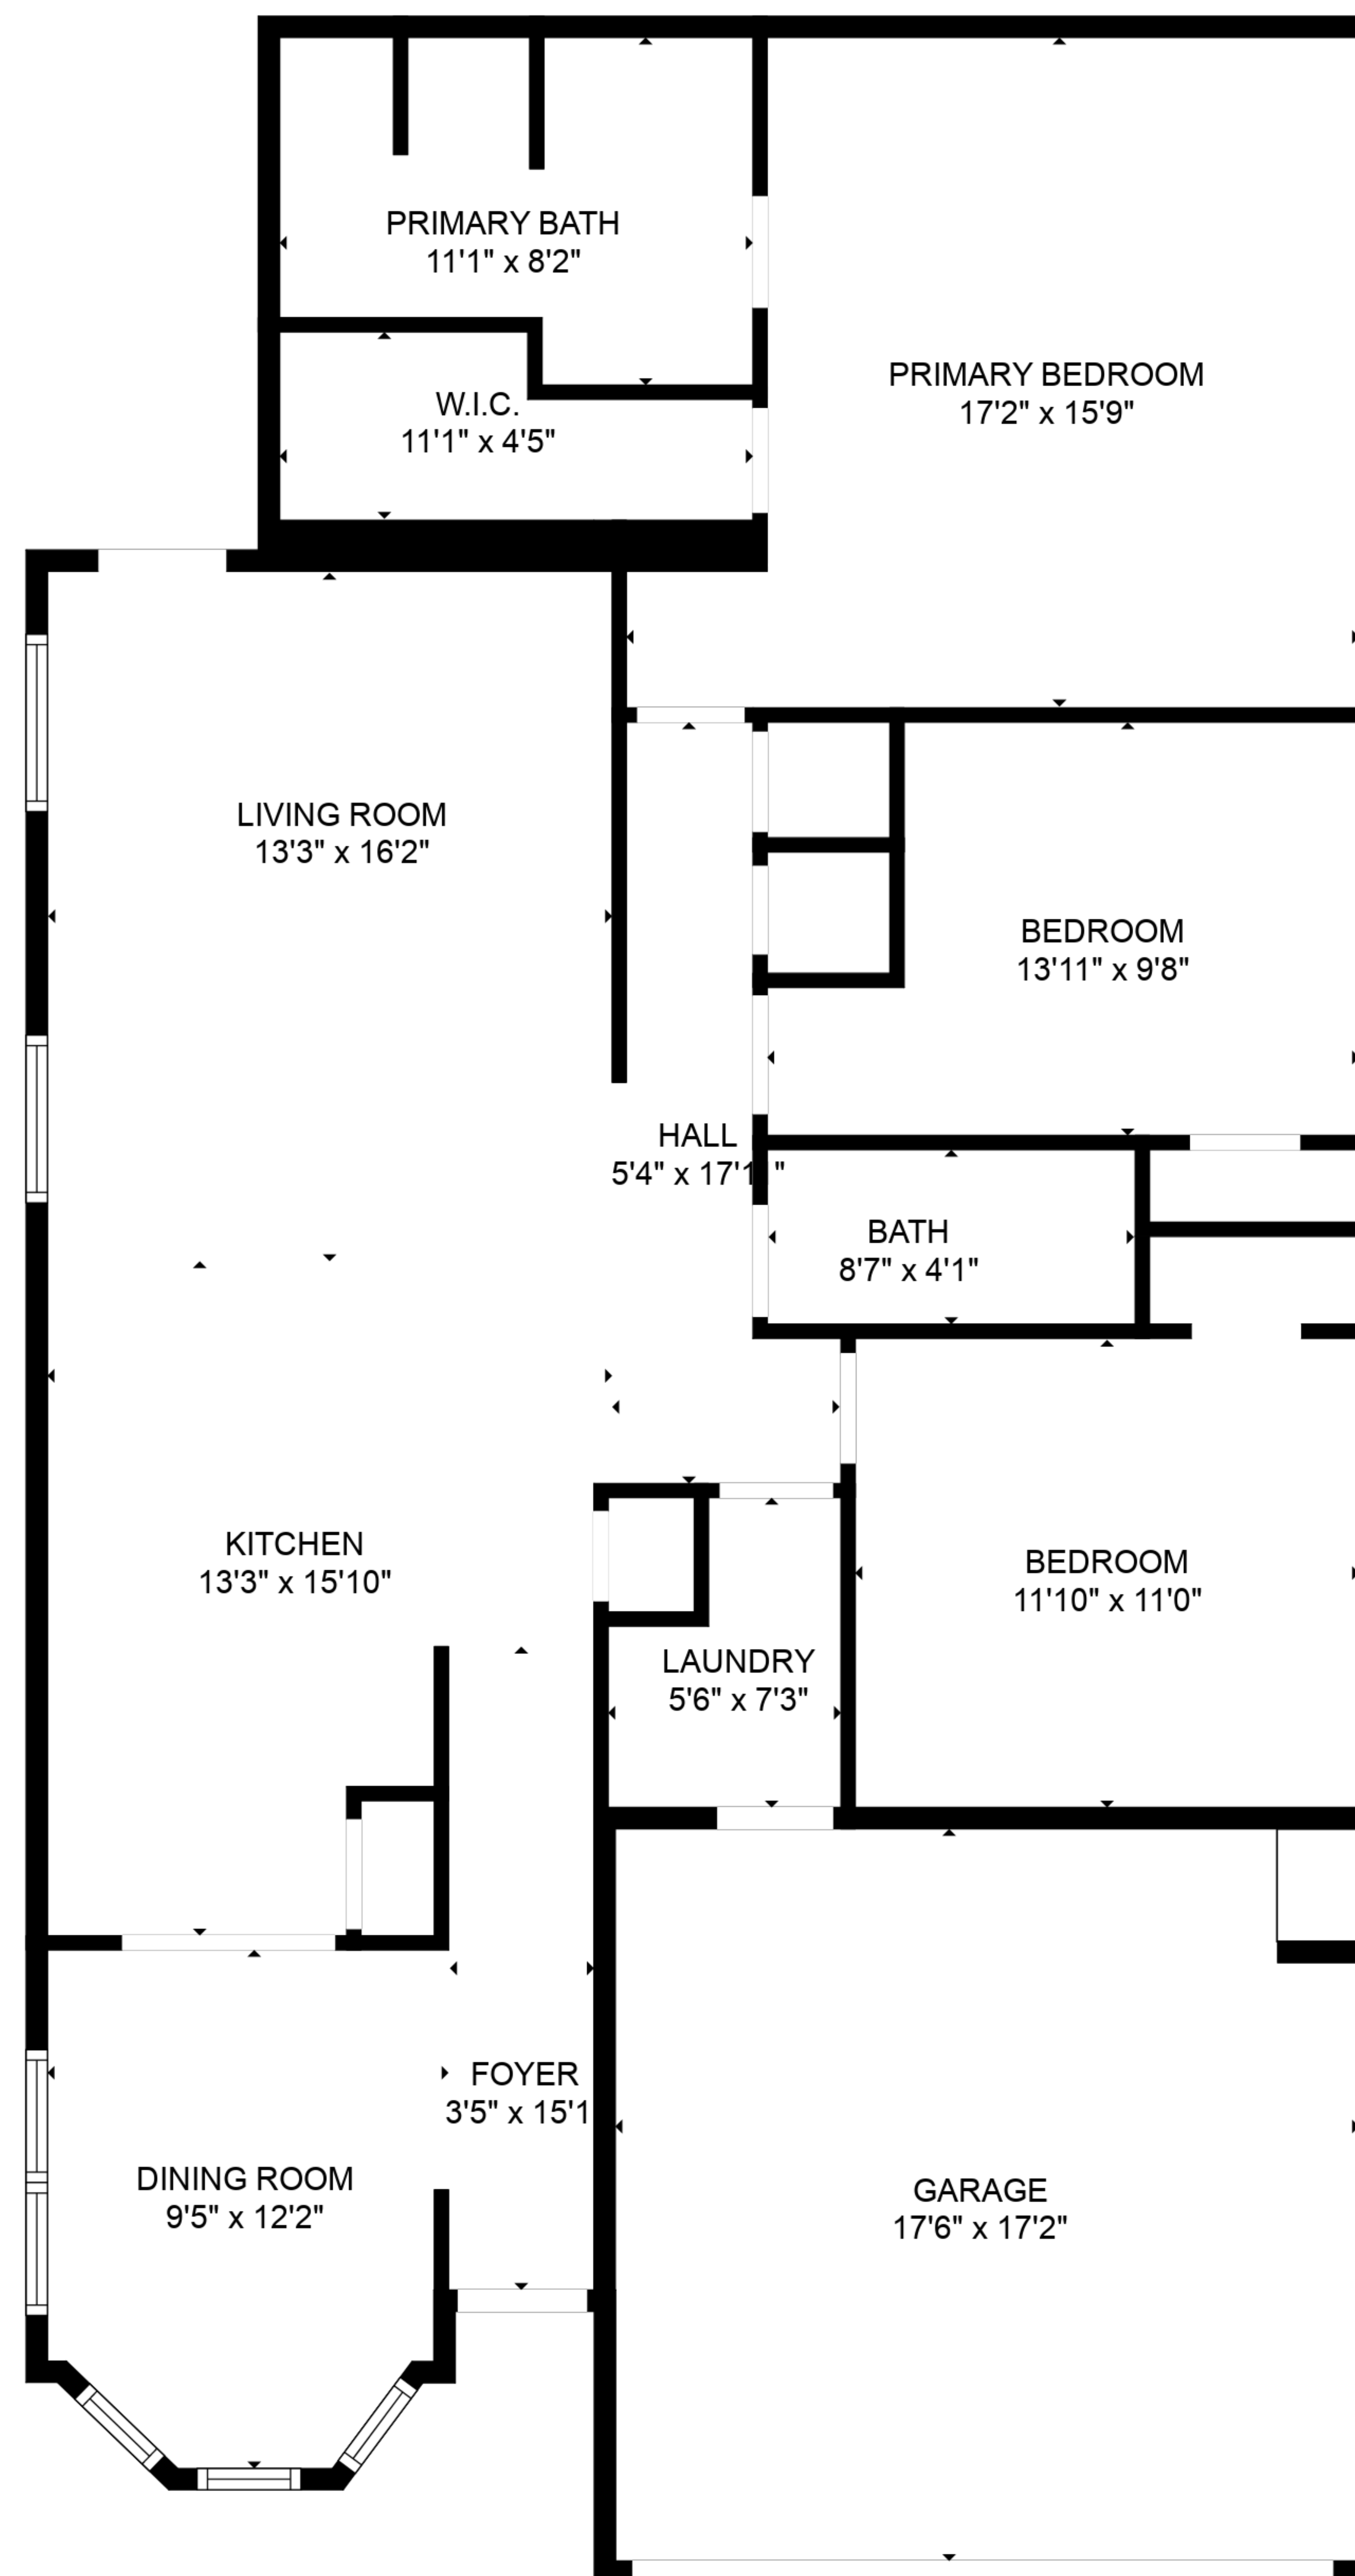

**TOTAL: 1390 sq. ft**  
FLOOR 1: 1390 sq. ft  
EXCLUDED AREAS: GARAGE: 299 sq. ft

**TOTAL: 1390 sq. ft**  
FLOOR 1: 1390 sq. ft  
EXCLUDED AREAS: GARAGE: 299 sq. ft