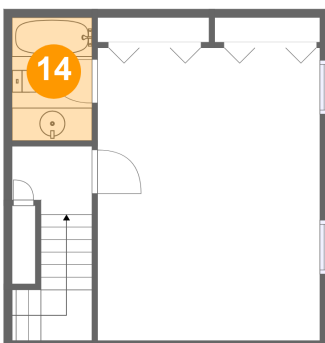

14 Floor 2 - Bath

Dimensions: 4'10" x 7'5"
Area: 36 sq. ft
Counted as living area: Yes

Heated: Yes
Finished: Yes
Enclosed: Yes
Contiguous: Yes
Permitted: Yes
Wet space: Yes
Addition: No
Conversion: No