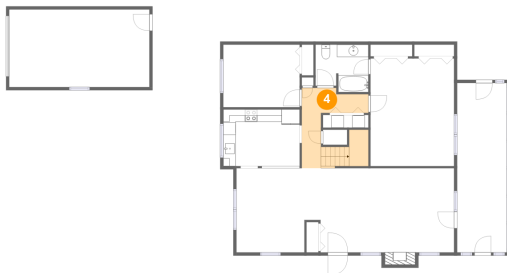

4 Floor 1 - Hall

Dimensions: 10'8" x 12'11"
Area: 98 sq. ft
Counted as living area: Yes

Heated: Yes
Finished: Yes
Enclosed: Yes
Contiguous: Yes
Permitted: Yes
Wet space: No
Addition: No
Conversion: No