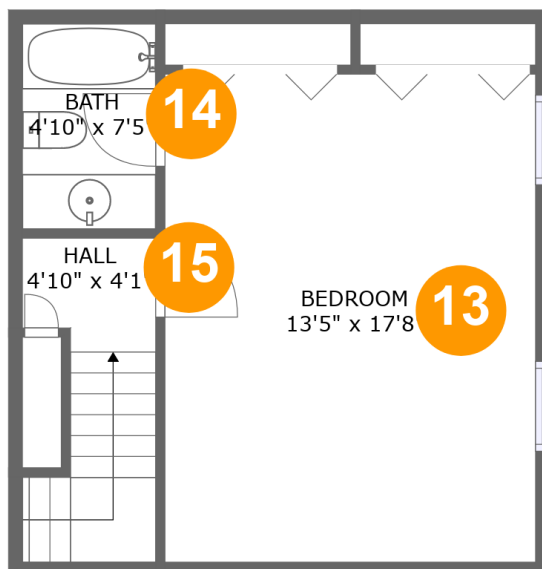

630 Barrington Court, North Londonderry Township, Palmyra, Lebanon County, Pennsylvania, United

Room dimensions

Floor 2

Total sqft: 401 Living area: 401

#		Dimensions	sqft	Counted as living area
13	Bedroom	13'5" x 17'8"	237 sq. ft	Yes
14	Bath	4'10" x 7'5"	36 sq. ft	Yes
15	Hall	4'10" x 4'1"	47 sq. ft	Yes