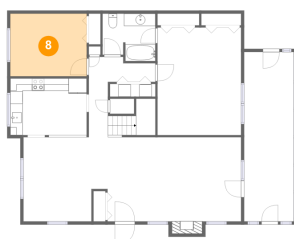

8 Floor 1 - Bedroom

Dimensions: 12'3" x 10'0"
Area: 123 sq. ft
Counted as living area: Yes

Heated: Yes
Finished: Yes
Enclosed: Yes
Contiguous: Yes
Permitted: Yes
Wet space: No
Addition: No
Conversion: No