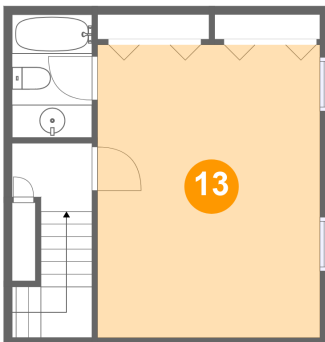

13 Floor 2 - Bedroom

Dimensions: 13'5" x 17'8"
Area: 237 sq. ft
Counted as living area: Yes

Heated: Yes
Finished: Yes
Enclosed: Yes
Contiguous: Yes
Permitted: Yes
Wet space: No
Addition: No
Conversion: No