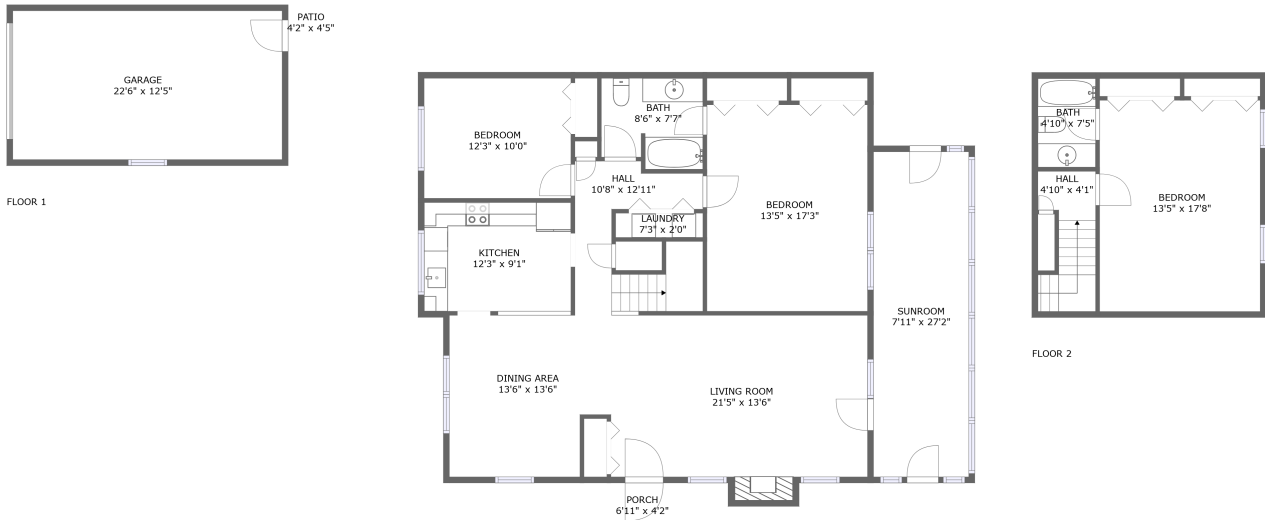

## Property summary

 **1** Garages

 **3** Bedrooms

 **2** Bathrooms

 **0** Half baths

 **2** Floors

 **1,914** Gross living area sqft

 **2,281** Total sqft

# 630 Barrington Court, North Londonderry Township, Palmyra, Lebanon County, Pennsylvania, United

#		Dimensions	sqft	Counted as living area
12	Garage	22'6" x 12'5"	280 sq. ft	No