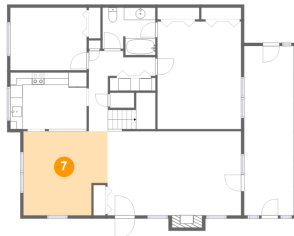

7 Floor 1 - Dining Room

Dimensions: 13'6" x 13'6"
Area: 169 sq. ft
Counted as living area: Yes

Heated: Yes
Finished: Yes
Enclosed: Yes
Contiguous: Yes
Permitted: Yes
Wet space: No
Addition: No
Conversion: No