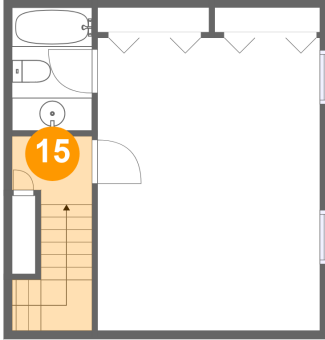

**630 Barrington Court, North Londonderry Township,
Palmyra, Lebanon County, Pennsylvania, United**

15 Floor 2 - Hall

Dimensions: 4'10" x 4'1"
Area: 47 sq. ft
Counted as living area: Yes

Heated: Yes
Finished: Yes
Enclosed: Yes
Contiguous: Yes
Permitted: Yes
Wet space: No
Addition: No
Conversion: No