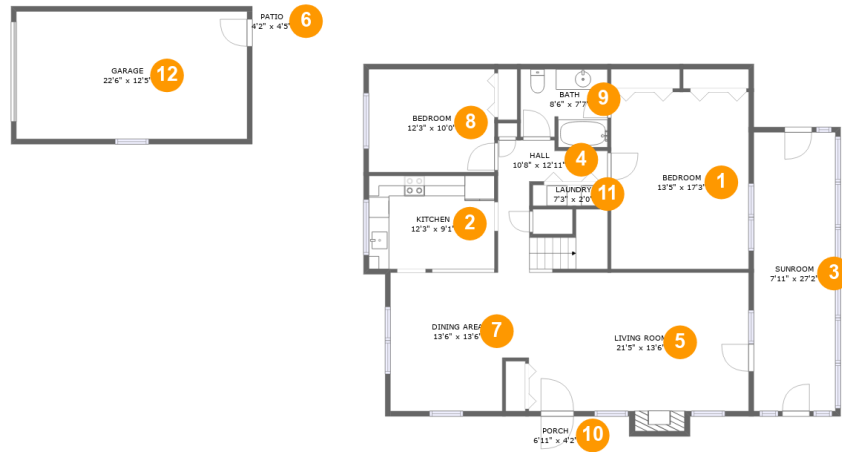

## Property summary

 **1** Garages

 **3** Bedrooms

 **2** Bathrooms

 **0** Half baths

 **2** Floors

 **1,914** Gross living area sqft

 **2,281** Total sqft

## Room dimensions

Floor 1

Total sqft: 1880 Living area: 1513

#		Dimensions	sqft	Counted as living area
1	Bedroom	13'5" x 17'3"	231 sq. ft	Yes
2	Kitchen	12'3" x 9'1"	114 sq. ft	Yes
3	Room	7'11" x 27'2"	216 sq. ft	Yes
4	Hall	10'8" x 12'11"	98 sq. ft	Yes
5	Living Room	21'5" x 13'6"	299 sq. ft	Yes
6	Outdoor	4'2" x 4'5"	18 sq. ft	No
7	Dining Room	13'6" x 13'6"	169 sq. ft	Yes
8	Bedroom	12'3" x 10'0"	123 sq. ft	Yes
9	Bath	8'6" x 7'7"	60 sq. ft	Yes
10	Outdoor	6'11" x 4'2"	29 sq. ft	No
11	Utility	7'3" x 2'0"	15 sq. ft	Yes

# 630 Barrington Court, North Londonderry Township, Palmyra, Lebanon County, Pennsylvania, United

#		Dimensions	sqft	Counted as living area
12	Garage	22'6" x 12'5"	280 sq. ft	No

## 7 Floor 1 - Dining Room

Dimensions: 13'6" x 13'6"  
Area: 169 sq. ft  
Counted as living area: Yes

Heated: Yes  
Finished: Yes  
Enclosed: Yes  
Contiguous: Yes  
Permitted: Yes  
Wet space: No  
Addition: No  
Conversion: No