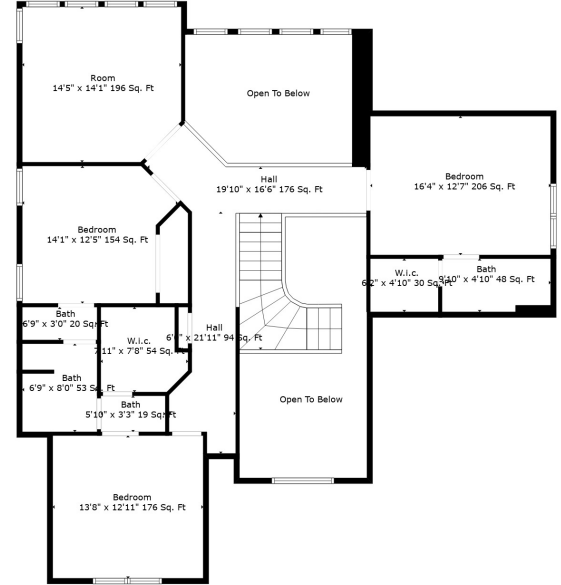

Floor 1

Floor 2

Floor 3

Total scanned area: 5828 sq. ft

Total scanned area: 5828 sq. ft

Total scanned area: 5828 sq. ft

Measurements Are Calculated By Cubicasa Technology. Deemed Highly Reliable But Not Guaranteed.

Total scanned area: 5828 sq. ft