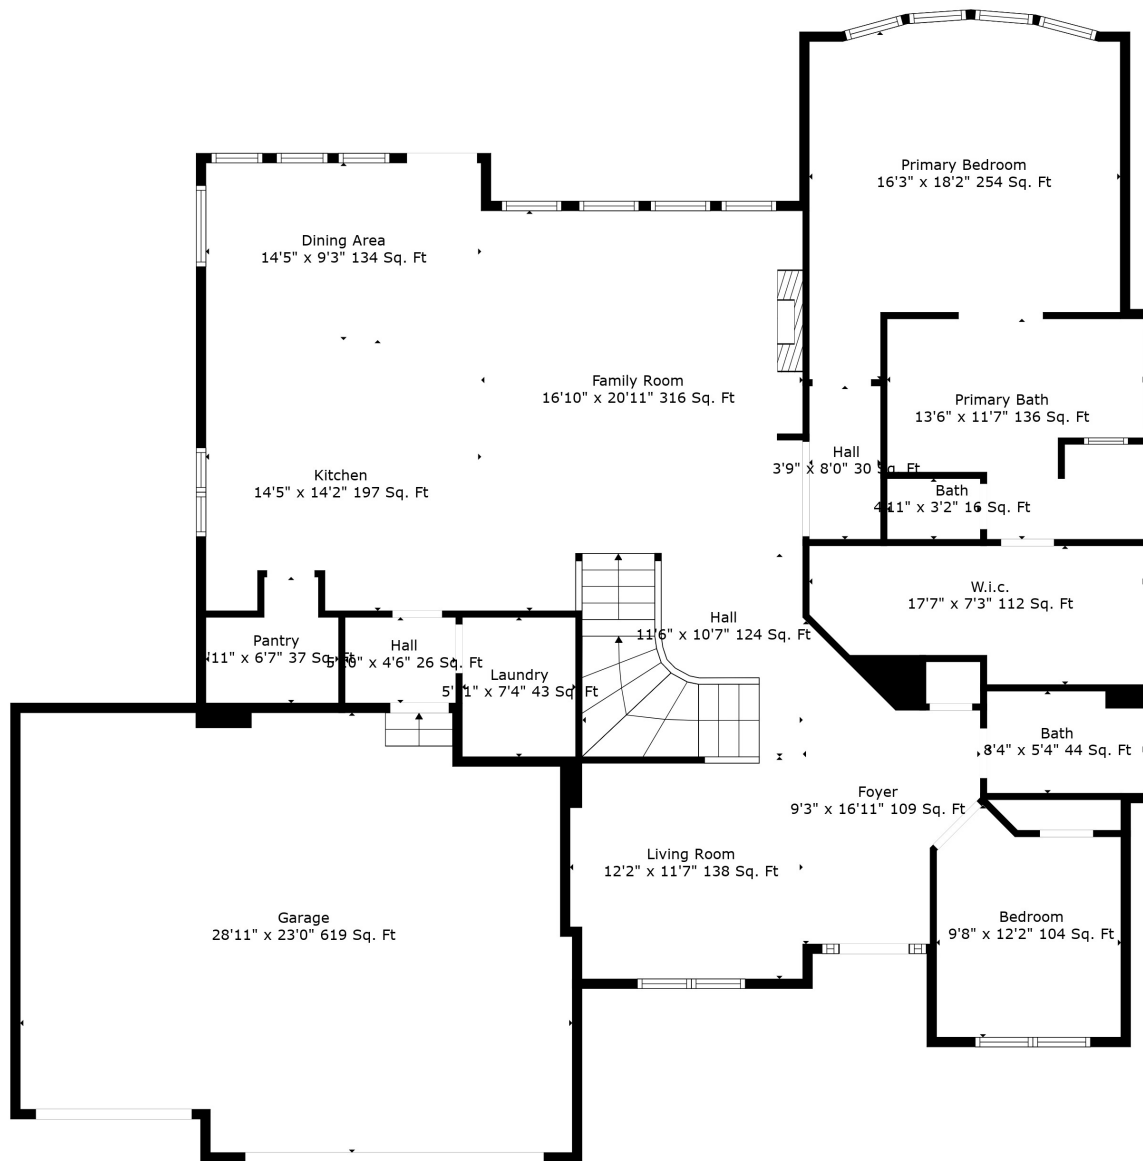

Floor 1

Floor 2

Floor 3

Total scanned area: 5828 sq. ft

Total scanned area: 5828 sq. ft

Total scanned area: 5828 sq. ft

Measurements Are Calculated By Cubicasa Technology. Deemed Highly Reliable But Not Guaranteed.

Total scanned area: 5828 sq. ft