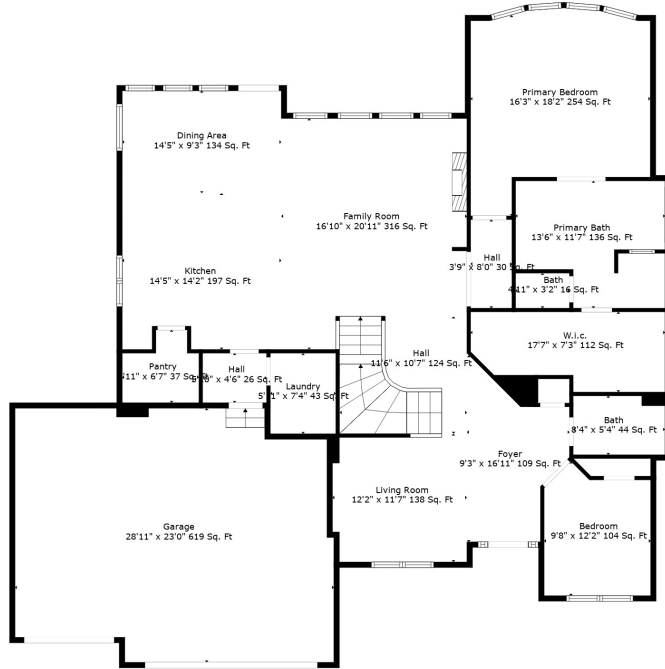

Floor 1

Floor 2

Floor 3

Total scanned area: 5828 sq. ft

Total scanned area: 5828 sq. ft

Total scanned area: 5828 sq. ft

Measurements Are Calculated By Cubicasa Technology. Deemed Highly Reliable But Not Guaranteed.

Total scanned area: 5828 sq. ft