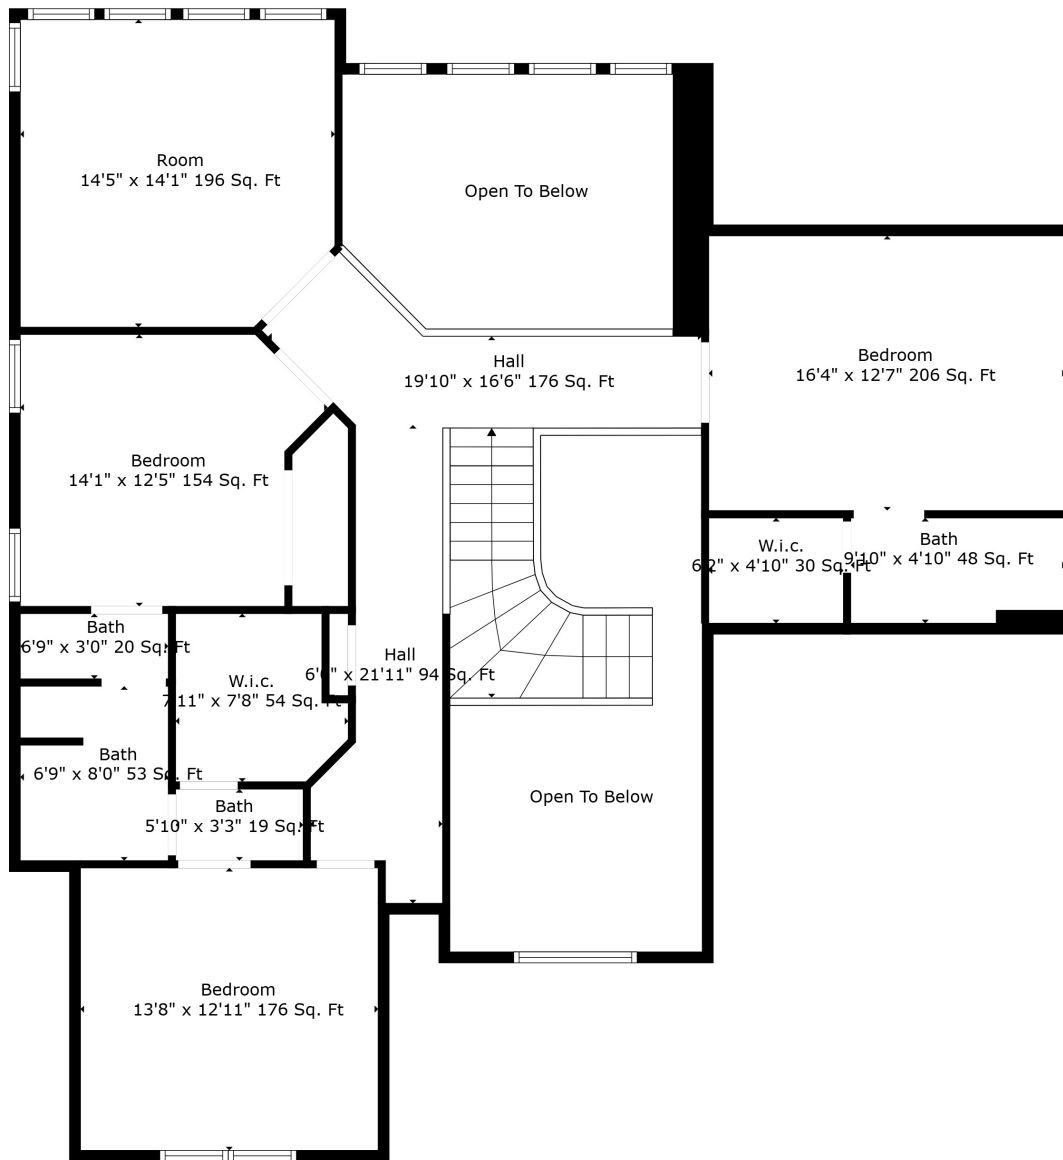

Floor 1

Floor 2

Floor 3

Total scanned area: 5828 sq. ft

Total scanned area: 5828 sq. ft

Total scanned area: 5828 sq. ft

Measurements Are Calculated By Cubicasa Technology. Deemed Highly Reliable But Not Guaranteed.

Total scanned area: 5828 sq. ft