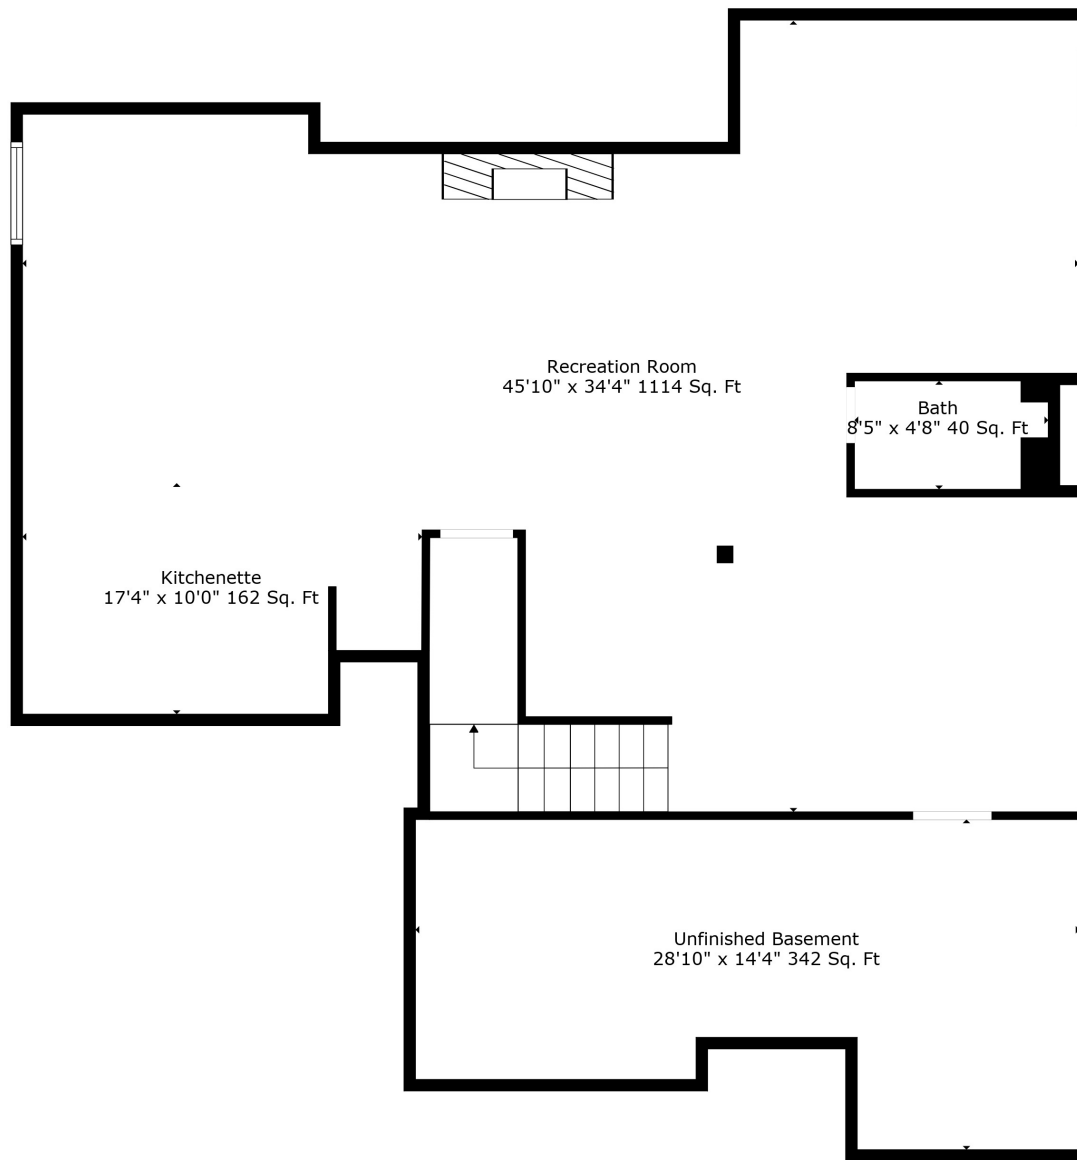

Floor 1

Floor 2

Floor 3

Total scanned area: 5828 sq. ft

Total scanned area: 5828 sq. ft

Total scanned area: 5828 sq. ft

Measurements Are Calculated By Cubicasa Technology. Deemed Highly Reliable But Not Guaranteed.

Total scanned area: 5828 sq. ft