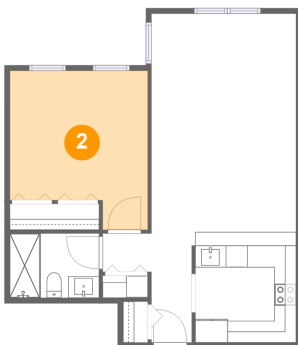

**Room Dimensions**

**Floor 1**

**Total sqft: 683**

**Living area: 683**

#	Room name	Dimensions	Area (sqft)	Counted as Living Area
1	Dining Area	13'3" x 8'3"	109 sq. ft	Yes
2	Bedroom	12'8" x 14'7"	162 sq. ft	Yes
3	Living Room	13'3" x 13'0"	174 sq. ft	Yes
4	Hall	4'6" x 3'6"	16 sq. ft	Yes
5	Kitchen	9'3" x 8'11"	82 sq. ft	Yes
6	Foyer	3'8" x 8'11"	33 sq. ft	Yes
7	Bath	8'2" x 5'11"	48 sq. ft	Yes

## 1 Floor 1 - Dining Area

Dimensions: 13'3" x 8'3"  
Area: 109 sq. ft  
Counted as Living Area:  
Yes

Heated: Yes  
Finished: Yes  
Enclosed: Yes  
Contiguous:  
Yes  
Permitted: Yes  
Wet Space: No  
Addition: No  
Conversion: No

## 2 Floor 1 - Bedroom

Dimensions: 12'8" x 14'7"  
Area: 162 sq. ft  
Counted as Living Area:  
Yes

Heated: Yes  
Finished: Yes  
Enclosed: Yes  
Contiguous:  
Yes  
Permitted: Yes  
Wet Space: No  
Addition: No  
Conversion: No