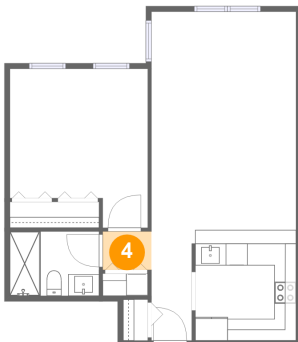

4 Floor 1 - Hall

Dimensions: 4'6" x 3'6"
Area: 16 sq. ft
Counted as Living Area:
Yes

Heated: Yes
Finished: Yes
Enclosed: Yes
Contiguous:
Yes
Permitted: Yes
Wet Space: No
Addition: No
Conversion: No