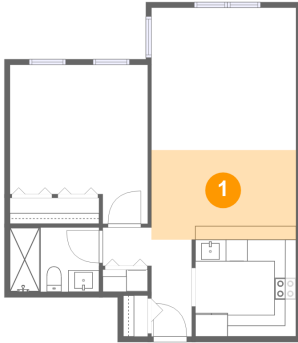

## Property Summary

 **0** garages     **1** bedrooms     **1** bathrooms     **0** half baths

 **1** floors     **683** Gross Living Area sqft     **683** total sqft

**49 Rose Street, Branford, Connecticut 06405,  
United States, 203**

**Room Dimensions**

**Floor 1**

**Total sqft: 683**

**Living area: 683**

#	Room name	Dimensions	Area (sqft)	Counted as Living Area
1	Dining Area	13'3" x 8'3"	109 sq. ft	Yes
2	Bedroom	12'8" x 14'7"	162 sq. ft	Yes
3	Living Room	13'3" x 13'0"	174 sq. ft	Yes
4	Hall	4'6" x 3'6"	16 sq. ft	Yes
5	Kitchen	9'3" x 8'11"	82 sq. ft	Yes
6	Foyer	3'8" x 8'11"	33 sq. ft	Yes
7	Bath	8'2" x 5'11"	48 sq. ft	Yes

## 1 Floor 1 - Dining Area

Dimensions: 13'3" x 8'3"  
Area: 109 sq. ft  
Counted as Living Area:  
Yes

Heated: Yes  
Finished: Yes  
Enclosed: Yes  
Contiguous:  
Yes  
Permitted: Yes  
Wet Space: No  
Addition: No  
Conversion: No