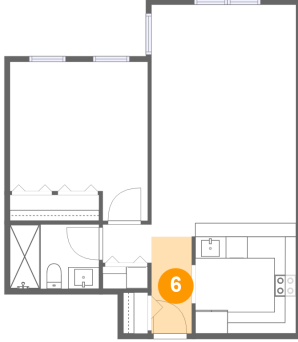

49 Rose Street, Branford, Connecticut 06405, United States, 203

6 Floor 1 - Foyer

Dimensions: 3'8" x 8'11"
Area: 33 sq. ft
Counted as Living Area:
Yes

Heated: Yes
Finished: Yes
Enclosed: Yes
Contiguous:
Yes
Permitted: Yes
Wet Space: No
Addition: No
Conversion: No