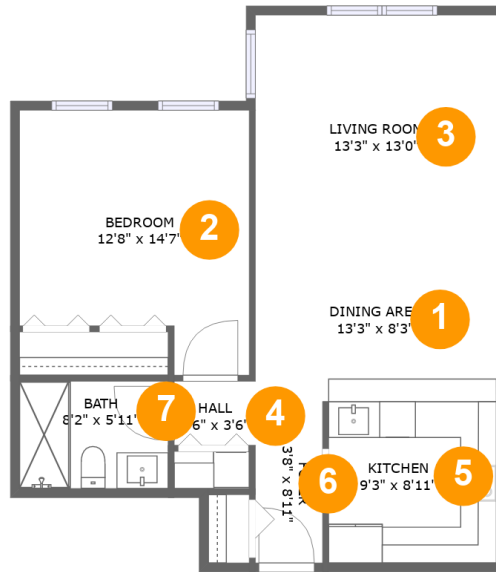

**Room Dimensions**

**Floor 1**

**Total sqft: 683**

**Living area: 683**

#	Room name	Dimensions	Area (sqft)	Counted as Living Area
1	Dining Area	13'3" x 8'3"	109 sq. ft	Yes
2	Bedroom	12'8" x 14'7"	162 sq. ft	Yes
3	Living Room	13'3" x 13'0"	174 sq. ft	Yes
4	Hall	4'6" x 3'6"	16 sq. ft	Yes
5	Kitchen	9'3" x 8'11"	82 sq. ft	Yes
6	Foyer	3'8" x 8'11"	33 sq. ft	Yes
7	Bath	8'2" x 5'11"	48 sq. ft	Yes

## 1 Floor 1 - Dining Area

Dimensions: 13'3" x 8'3"  
Area: 109 sq. ft  
Counted as Living Area:  
Yes

Heated: Yes  
Finished: Yes  
Enclosed: Yes  
Contiguous:  
Yes  
Permitted: Yes  
Wet Space: No  
Addition: No  
Conversion: No

## 5 Floor 1 - Kitchen

Dimensions: 9'3" x 8'11"  
Area: 82 sq. ft  
Counted as Living Area:  
Yes

Heated: Yes  
Finished: Yes  
Enclosed: Yes  
Contiguous:  
Yes  
Permitted: Yes  
Wet Space: No  
Addition: No  
Conversion: No

## 6 Floor 1 - Foyer

Dimensions: 3'8" x 8'11"  
Area: 33 sq. ft  
Counted as Living Area:  
Yes

Heated: Yes  
Finished: Yes  
Enclosed: Yes  
Contiguous:  
Yes  
Permitted: Yes  
Wet Space: No  
Addition: No  
Conversion: No