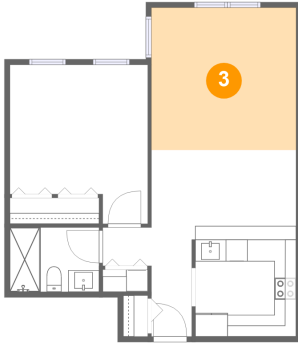

## 1 Floor 1 - Dining Area

Dimensions: 13'3" x 8'3"  
Area: 109 sq. ft  
Counted as Living Area:  
Yes

Heated: Yes  
Finished: Yes  
Enclosed: Yes  
Contiguous:  
Yes  
Permitted: Yes  
Wet Space: No  
Addition: No  
Conversion: No

## 2 Floor 1 - Bedroom

Dimensions: 12'8" x 14'7"  
Area: 162 sq. ft  
Counted as Living Area:  
Yes

Heated: Yes  
Finished: Yes  
Enclosed: Yes  
Contiguous:  
Yes  
Permitted: Yes  
Wet Space: No  
Addition: No  
Conversion: No

## 3 Floor 1 - Living Room

Dimensions: 13'3" x 13'0"  
Area: 174 sq. ft  
Counted as Living Area:  
Yes

Heated: Yes  
Finished: Yes  
Enclosed: Yes  
Contiguous:  
Yes  
Permitted: Yes  
Wet Space: No  
Addition: No  
Conversion: No