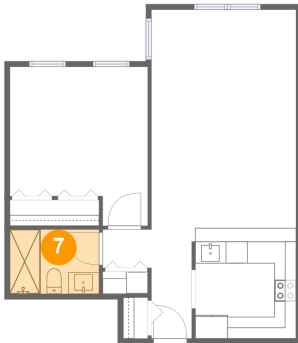

7 Floor 1 - Bath

Dimensions: 8'2" x 5'11"
Area: 48 sq. ft
Counted as Living Area:
Yes

Heated: Yes
Finished: Yes
Enclosed: Yes
Contiguous:
Yes
Permitted: Yes
Wet Space: Yes
Addition: No
Conversion: No