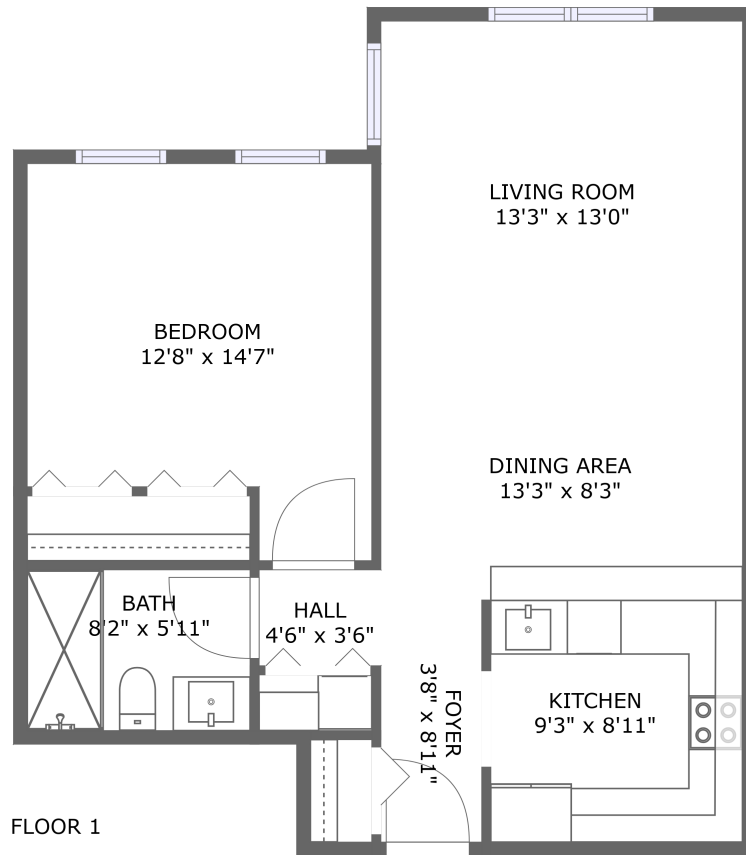

## Property Summary

 **0** garages     **1** bedrooms     **1** bathrooms     **0** half baths

 **1** floors     **683** Gross Living Area sqft     **683** total sqft

**49 Rose Street, Branford, Connecticut 06405,  
United States, 203**

**Room Dimensions**

**Floor 1**

**Total sqft: 683**

**Living area: 683**

#	Room name	Dimensions	Area (sqft)	Counted as Living Area
1	Dining Area	13'3" x 8'3"	109 sq. ft	Yes
2	Bedroom	12'8" x 14'7"	162 sq. ft	Yes
3	Living Room	13'3" x 13'0"	174 sq. ft	Yes
4	Hall	4'6" x 3'6"	16 sq. ft	Yes
5	Kitchen	9'3" x 8'11"	82 sq. ft	Yes
6	Foyer	3'8" x 8'11"	33 sq. ft	Yes
7	Bath	8'2" x 5'11"	48 sq. ft	Yes

## 1 Floor 1 - Dining Area

Dimensions: 13'3" x 8'3"  
Area: 109 sq. ft  
Counted as Living Area:  
Yes

Heated: Yes  
Finished: Yes  
Enclosed: Yes  
Contiguous:  
Yes  
Permitted: Yes  
Wet Space: No  
Addition: No  
Conversion: No

## 2 Floor 1 - Bedroom

Dimensions: 12'8" x 14'7"  
Area: 162 sq. ft  
Counted as Living Area:  
Yes

Heated: Yes  
Finished: Yes  
Enclosed: Yes  
Contiguous:  
Yes  
Permitted: Yes  
Wet Space: No  
Addition: No  
Conversion: No