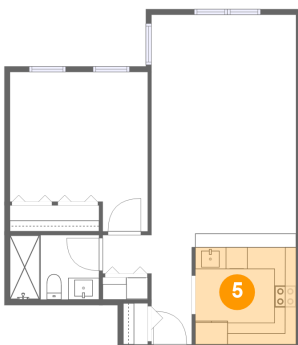

5 Floor 1 - Kitchen

Dimensions: 9'3" x 8'11"
Area: 82 sq. ft
Counted as Living Area:
Yes

Heated: Yes
Finished: Yes
Enclosed: Yes
Contiguous:
Yes
Permitted: Yes
Wet Space: No
Addition: No
Conversion: No