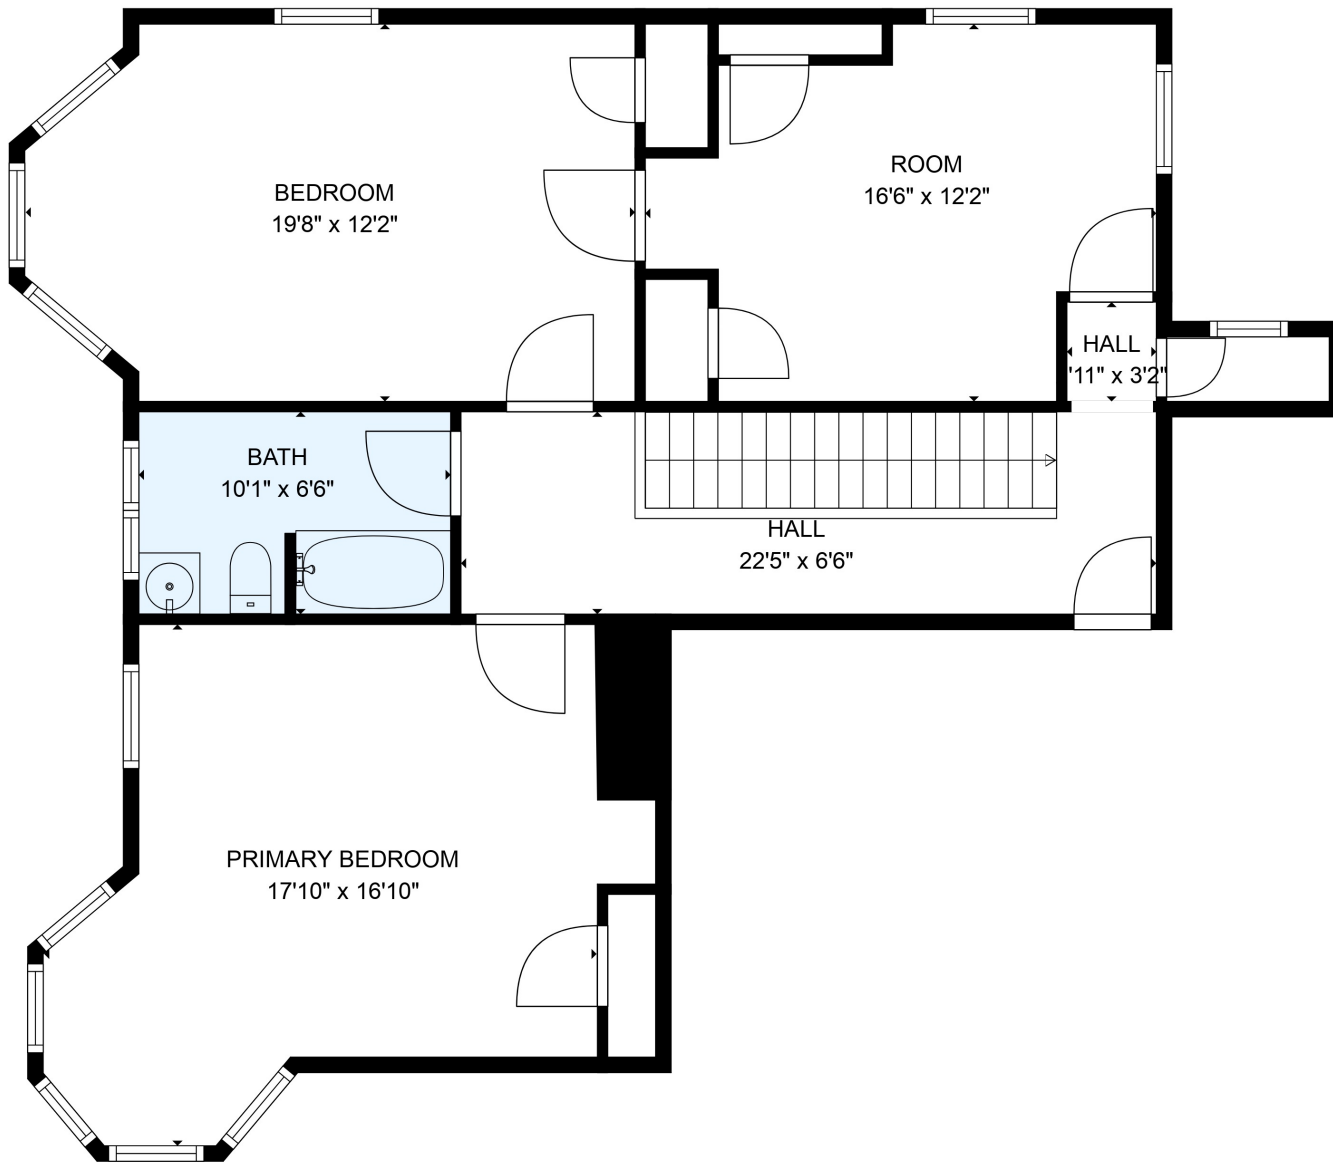

FLOOR 2

FLOOR 1

FLOOR 3

**TOTAL: 3130 sq. ft**  
 FLOOR 1: 1556 sq. ft, FLOOR 2: 932 sq. ft, FLOOR 3: 642 sq. ft  
 EXCLUDED AREAS: PORCH: 435 sq. ft, PATIO: 348 sq. ft, BALCONY: 87 sq. ft

MEASUREMENTS ARE DEEMED RELIABLE BUT ARE NOT GUARANTEED.

**TOTAL: 3129 sq. ft**

FLOOR 1: 1555 sq. ft, FLOOR 2: 932 sq. ft, FLOOR 3: 642 sq. ft  
EXCLUDED AREAS: PORCH: 435 sq. ft, PATIO: 348 sq. ft, BALCONY: 87 sq. ft

MEASUREMENTS ARE DEEMED RELIABLE BUT ARE NOT GUARANTEED.