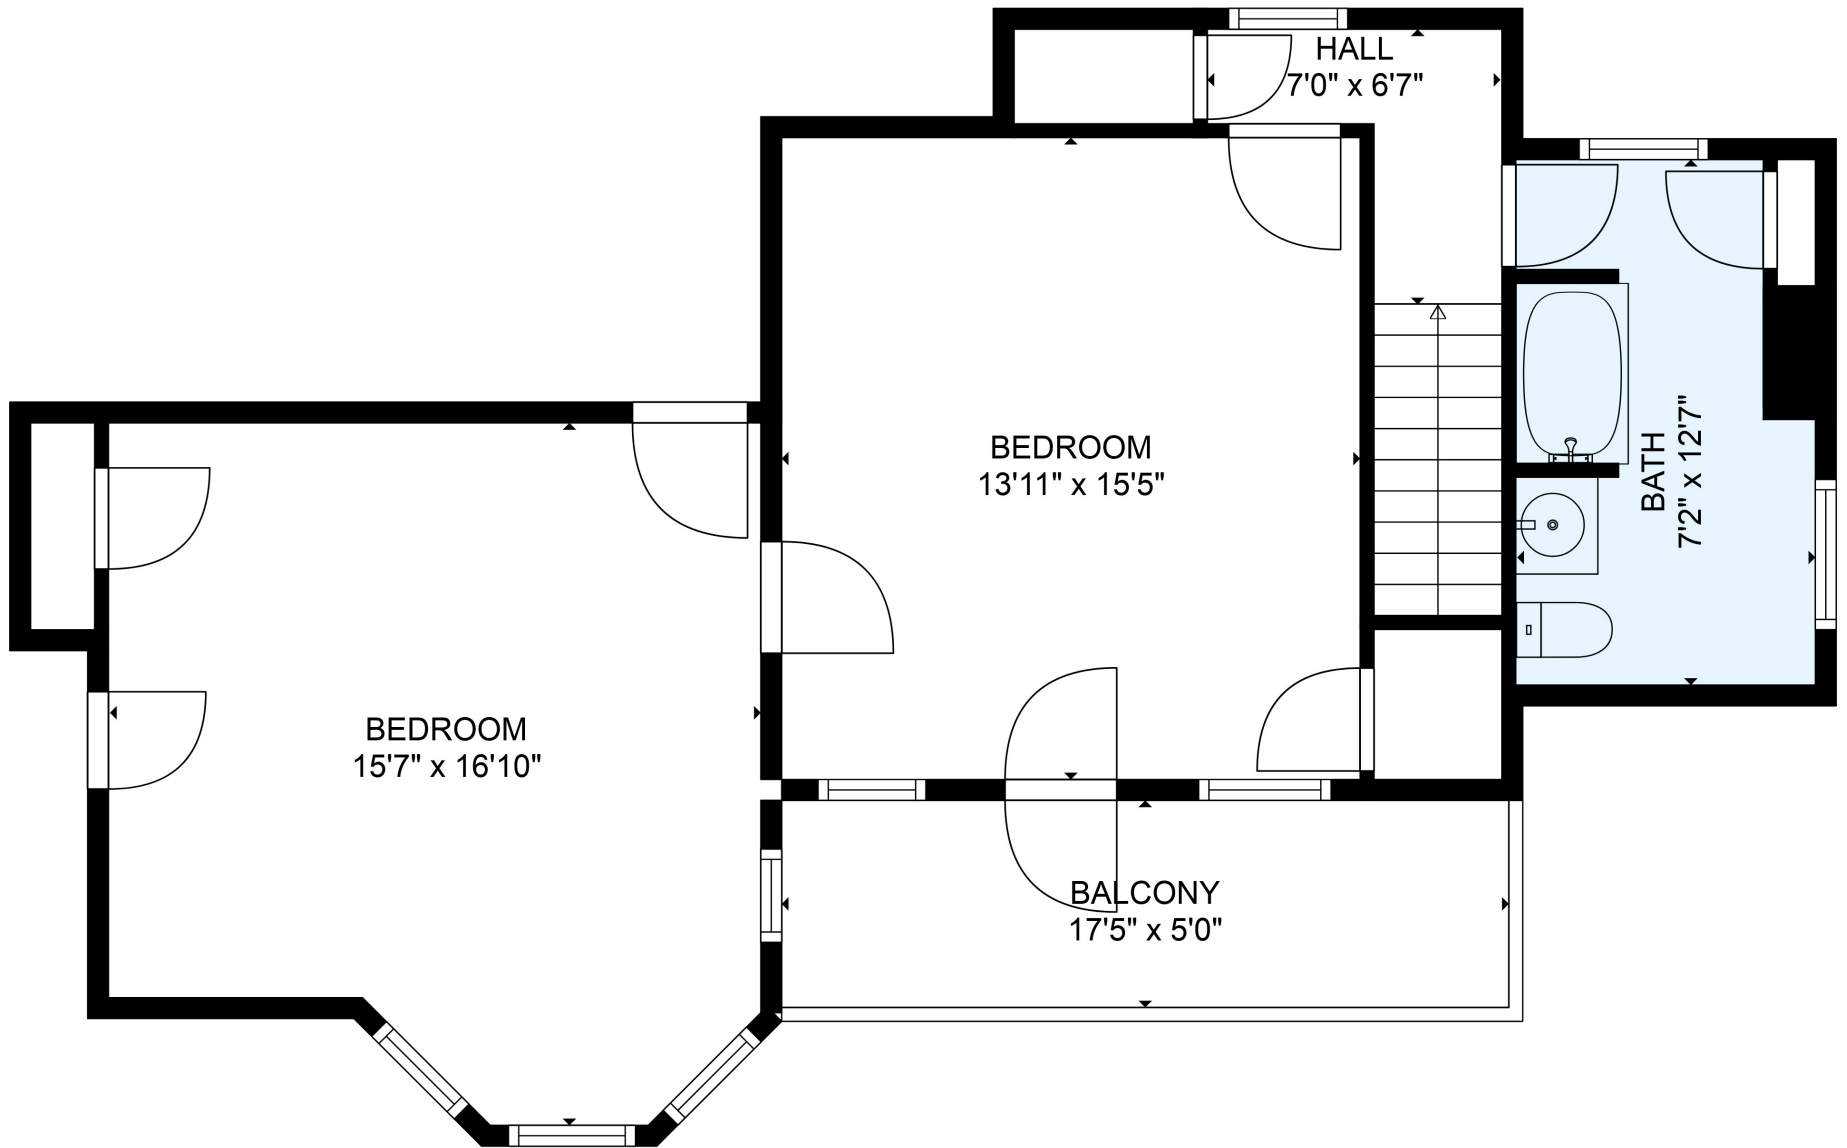

FLOOR 2

FLOOR 1

FLOOR 3

**TOTAL: 3130 sq. ft**  
 FLOOR 1: 1556 sq. ft, FLOOR 2: 932 sq. ft, FLOOR 3: 642 sq. ft  
 EXCLUDED AREAS: PORCH: 435 sq. ft, PATIO: 348 sq. ft, BALCONY: 87 sq. ft

MEASUREMENTS ARE DEEMED RELIABLE BUT ARE NOT GUARANTEED.

**TOTAL: 3129 sq. ft**

FLOOR 1: 1555 sq. ft, FLOOR 2: 932 sq. ft, FLOOR 3: 642 sq. ft  
EXCLUDED AREAS: PORCH: 435 sq. ft, PATIO: 348 sq. ft, BALCONY: 87 sq. ft

MEASUREMENTS ARE DEEMED RELIABLE BUT ARE NOT GUARANTEED.