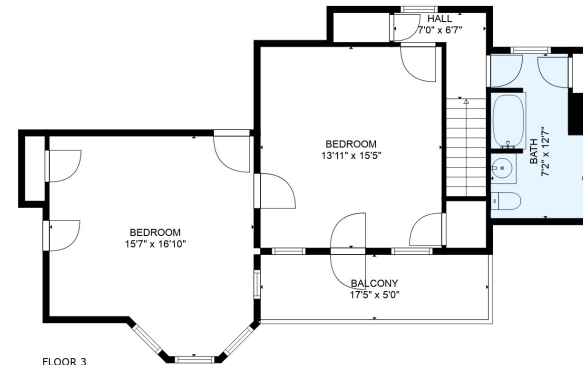

FLOOR 2

FLOOR 1

FLOOR 3

**TOTAL: 3130 sq. ft**  
 FLOOR 1: 1556 sq. ft, FLOOR 2: 932 sq. ft, FLOOR 3: 642 sq. ft  
 EXCLUDED AREAS: PORCH: 435 sq. ft, PATIO: 348 sq. ft, BALCONY: 87 sq. ft

MEASUREMENTS ARE DEEMED RELIABLE BUT ARE NOT GUARANTEED.

**TOTAL: 3129 sq. ft**

FLOOR 1: 1555 sq. ft, FLOOR 2: 932 sq. ft, FLOOR 3: 642 sq. ft  
EXCLUDED AREAS: PORCH: 435 sq. ft, PATIO: 348 sq. ft, BALCONY: 87 sq. ft

MEASUREMENTS ARE DEEMED RELIABLE BUT ARE NOT GUARANTEED.