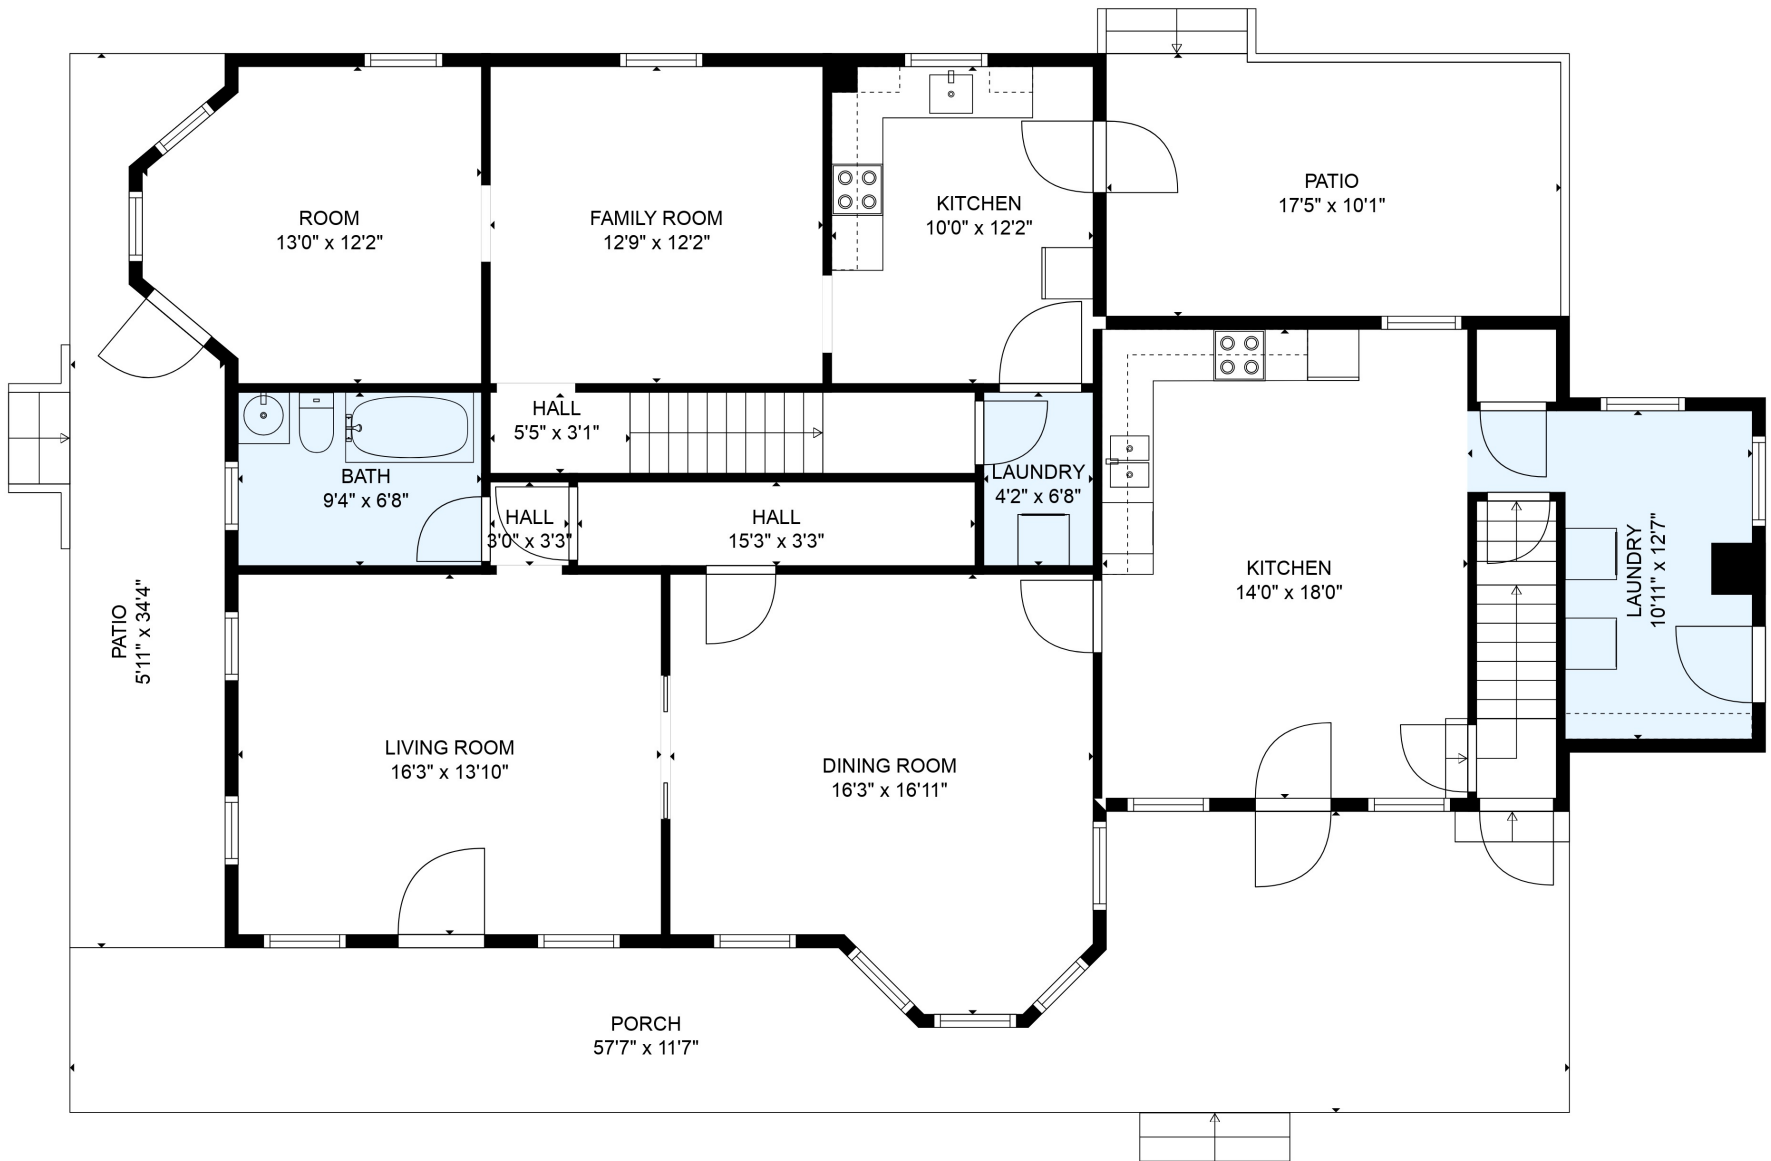

FLOOR 2

FLOOR 1

FLOOR 3

**TOTAL: 3130 sq. ft**  
 FLOOR 1: 1556 sq. ft, FLOOR 2: 932 sq. ft, FLOOR 3: 642 sq. ft  
 EXCLUDED AREAS: PORCH: 435 sq. ft, PATIO: 348 sq. ft, BALCONY: 87 sq. ft

MEASUREMENTS ARE DEEMED RELIABLE BUT ARE NOT GUARANTEED.

**TOTAL: 3129 sq. ft**

FLOOR 1: 1555 sq. ft, FLOOR 2: 932 sq. ft, FLOOR 3: 642 sq. ft  
EXCLUDED AREAS: PORCH: 435 sq. ft, PATIO: 348 sq. ft, BALCONY: 87 sq. ft

MEASUREMENTS ARE DEEMED RELIABLE BUT ARE NOT GUARANTEED.