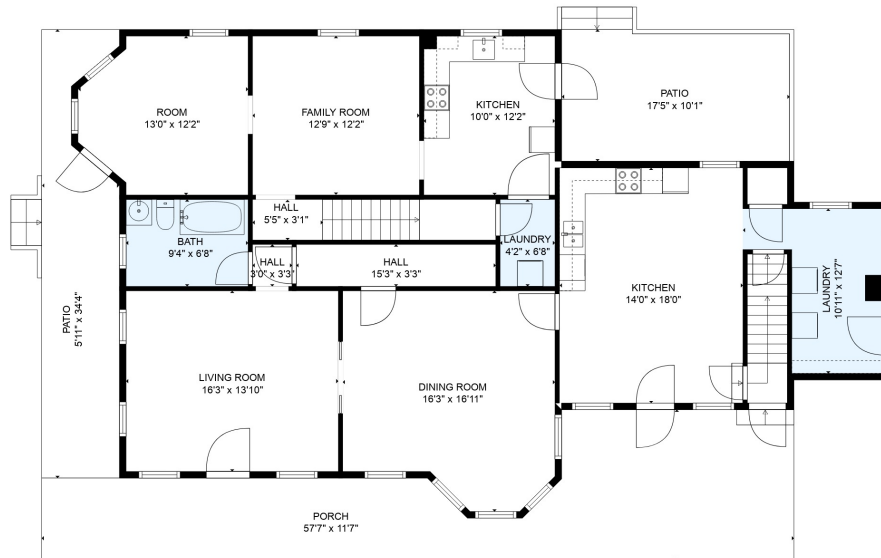

FLOOR 2

FLOOR 1

FLOOR 3

**TOTAL: 3130 sq. ft**  
 FLOOR 1: 1556 sq. ft, FLOOR 2: 932 sq. ft, FLOOR 3: 642 sq. ft  
 EXCLUDED AREAS: PORCH: 435 sq. ft, PATIO: 348 sq. ft, BALCONY: 87 sq. ft

MEASUREMENTS ARE DEEMED RELIABLE BUT ARE NOT GUARANTEED.

**TOTAL: 3129 sq. ft**

FLOOR 1: 1555 sq. ft, FLOOR 2: 932 sq. ft, FLOOR 3: 642 sq. ft  
EXCLUDED AREAS: PORCH: 435 sq. ft, PATIO: 348 sq. ft, BALCONY: 87 sq. ft

MEASUREMENTS ARE DEEMED RELIABLE BUT ARE NOT GUARANTEED.