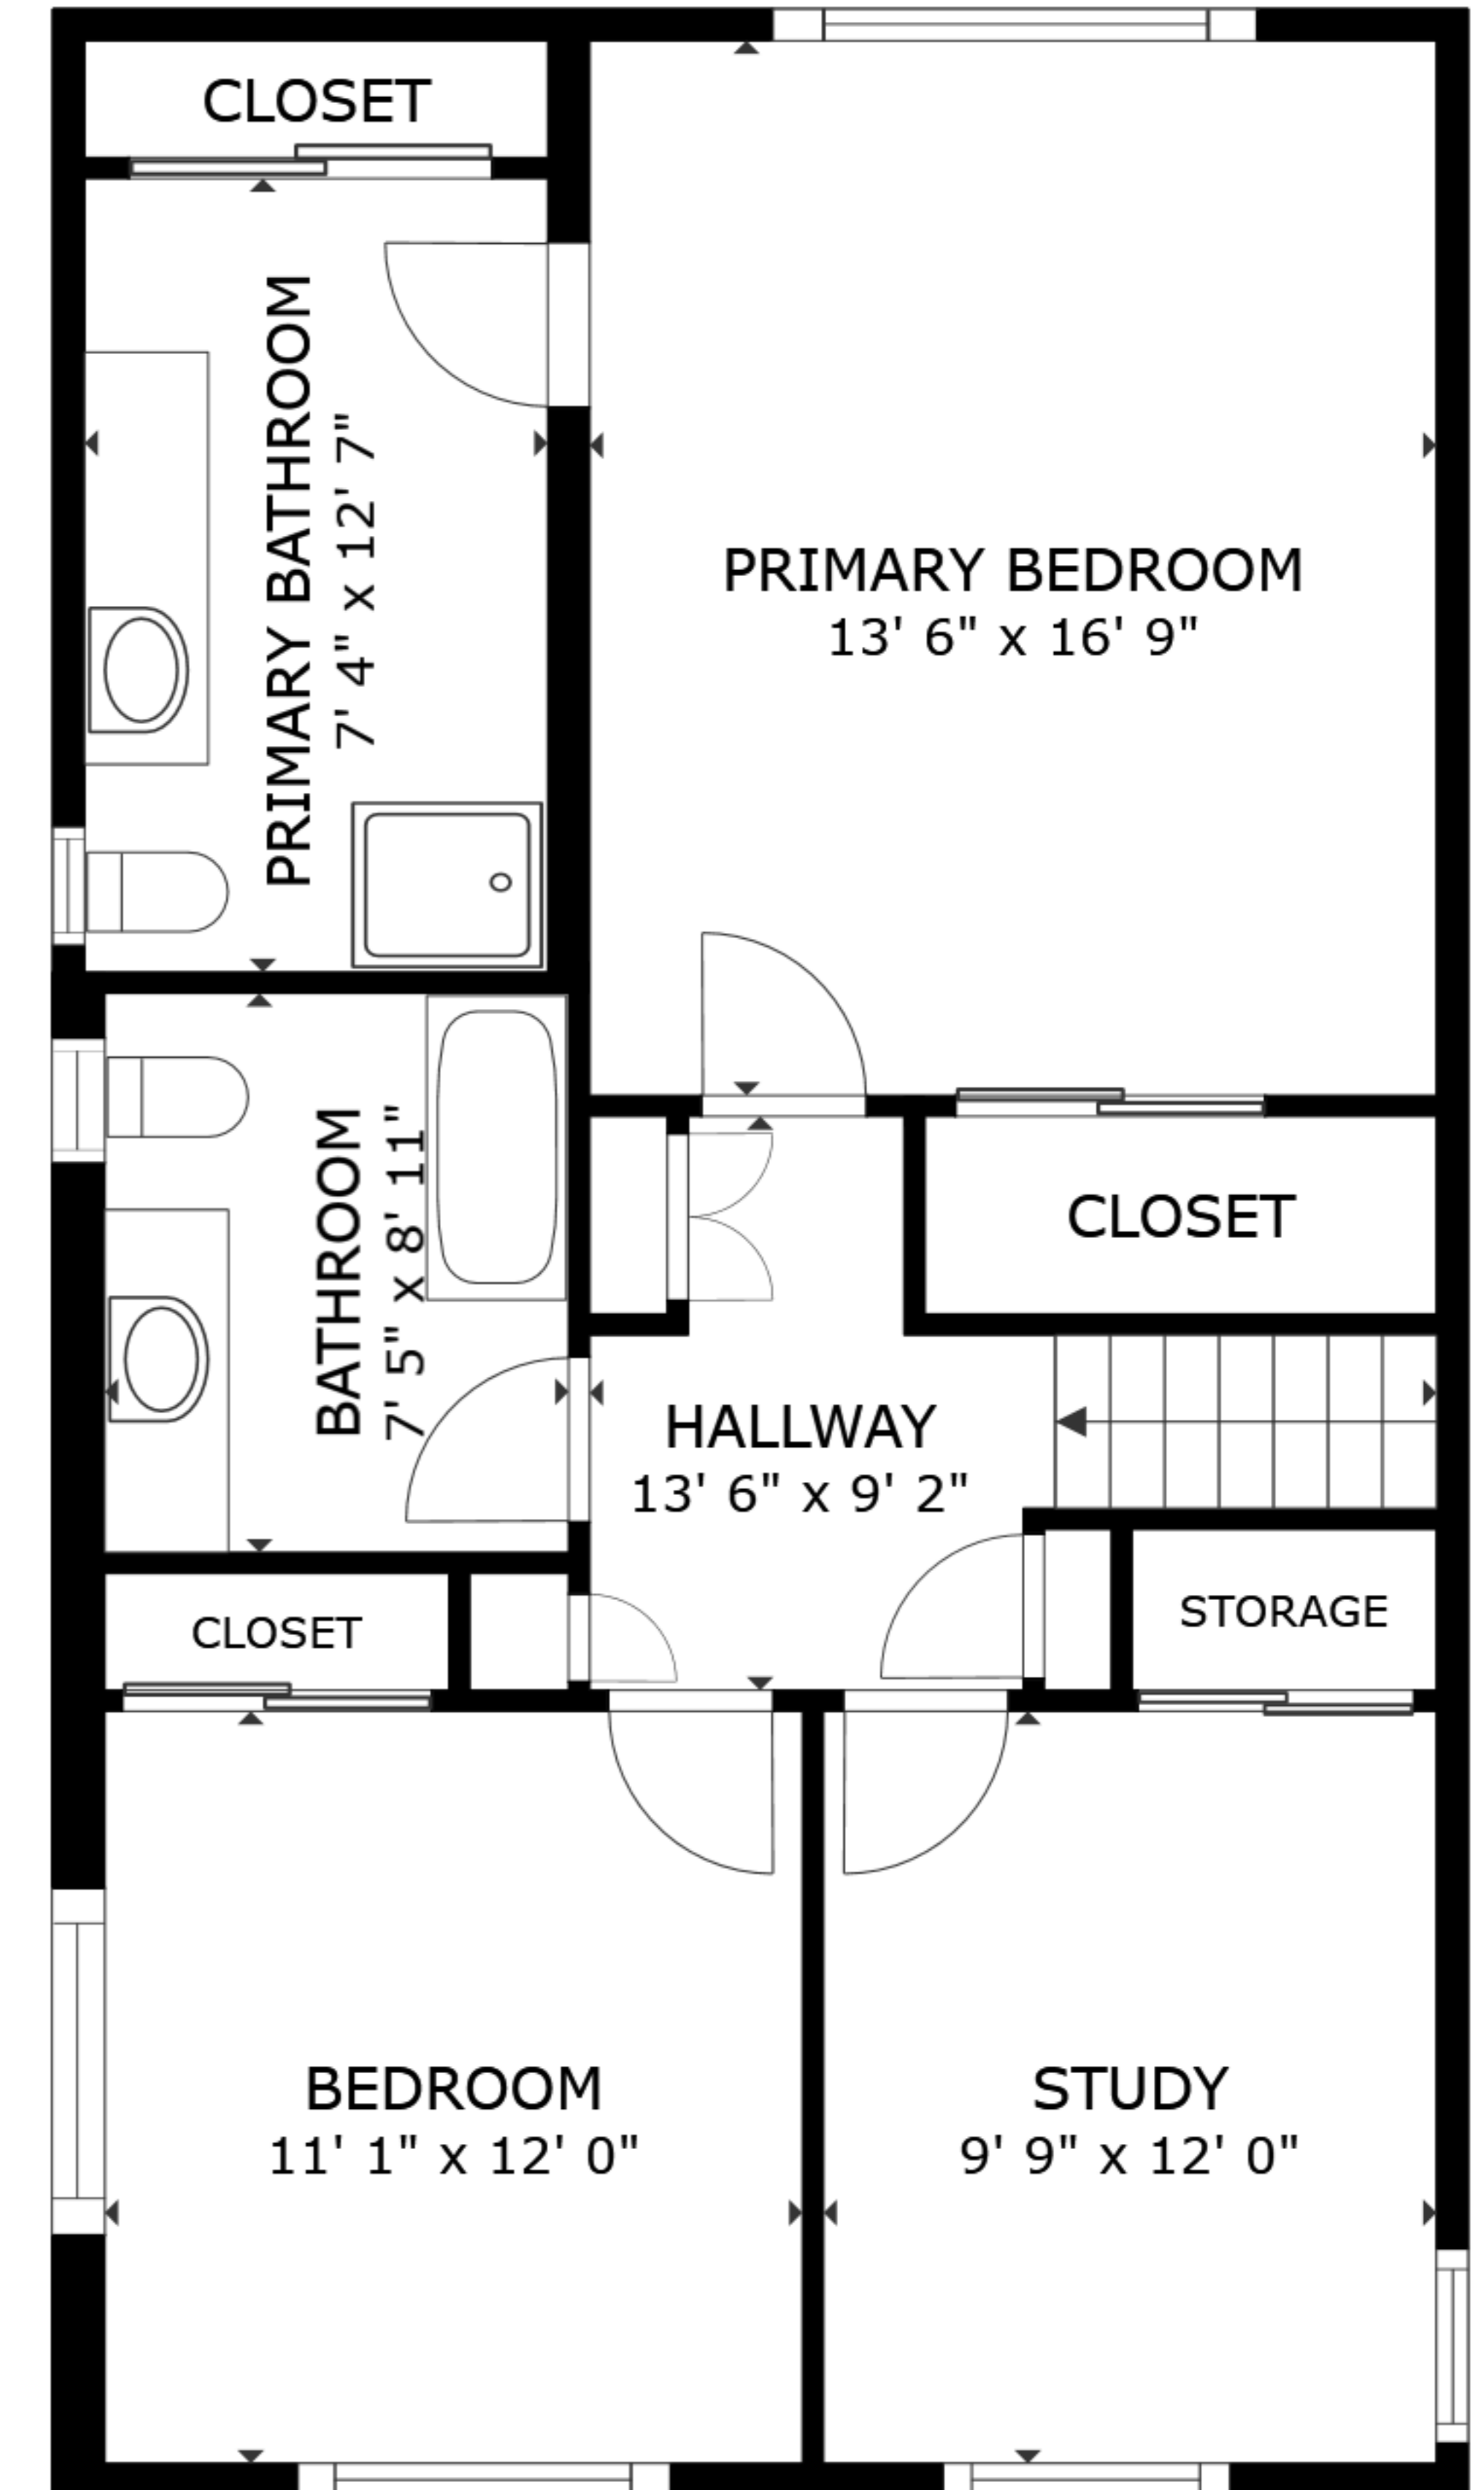

FLOOR 1

FLOOR 2

GROSS INTERNAL AREA
 FLOOR 1 1,465 sq.ft. FLOOR 2 821 sq.ft.
 EXCLUDED AREAS : PATIO 136 sq.ft.
 TOTAL : 2,285 sq.ft.

SIZES AND DIMENSIONS ARE APPROXIMATE, ACTUAL MAY VARY.