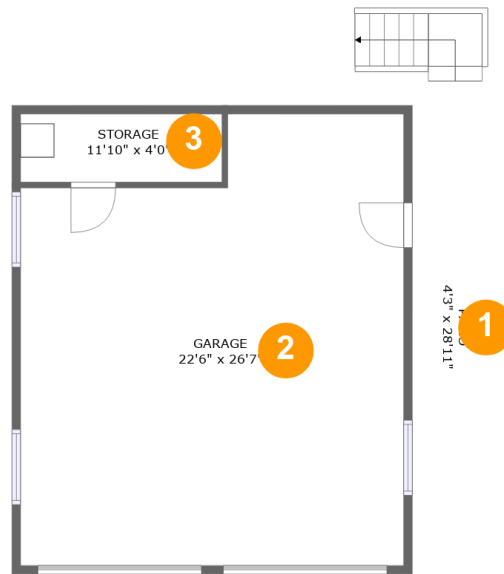

 **0** Half baths

 **2** Floors

 **382** Gross living area sqft

 **1,182** Total sqft

Home report

755 Garrison Ridge, Pittsville, Pittsylvania County, Virginia,
United States, 24139, Garage 1

Room dimensions

Floor 1

Total sqft: 773 Living area: 0

#		Dimensions	sqft	Counted as living area
1	Patio	4'3" x 28'11"	124 sq. ft	No
2	Garage	22'6" x 26'7"	545 sq. ft	No
3	Storage	11'10" x 4'0"	47 sq. ft	No

Home report

755 Garrison Ridge, Pittsville, Pittsylvania County, Virginia,
United States, 24139, Garage 1

Room dimensions

Floor 2

Total sqft: 409 Living area: 382

#		Dimensions	sqft	Counted as living area
4	Deck	5'3" x 5'5"	27 sq. ft	No
5	Bath	6'1" x 8'7"	42 sq. ft	Yes
6	Bedroom	13'3" x 26'7"	280 sq. ft	Yes

755 Garrison Ridge, Pittsville, Pittsylvania County, Virginia,
United States, 24139, Garage 1

1 Floor 1 - Patio

Dimensions: 4'3" x 28'11"
Area: 124 sq. ft
Counted as living area: No

Heated: No
Finished: Yes
Enclosed: No
Contiguous: Yes
Permitted: Yes
Wet space: No
Addition: No
Conversion: No

2 Floor 1 - Garage