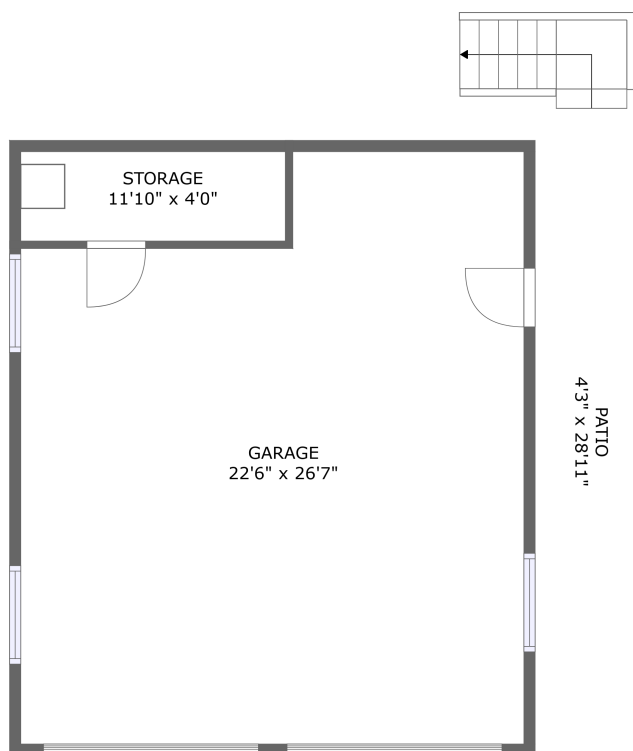

Home report

755 Garrison Ridge, Pittsville, Pittsylvania County, Virginia, United States, 24139, Garage 1

GARAGE 1