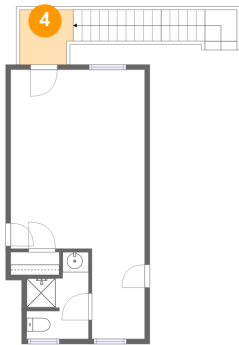

1 Floor 1 - Patio

Dimensions: 4'3" x 28'11"
Area: 124 sq. ft
Counted as living area: No

Heated: No
Finished: Yes
Enclosed: No
Contiguous: Yes
Permitted: Yes
Wet space: No
Addition: No
Conversion: No

2 Floor 1 - Garage

Dimensions: 22'6" x 26'7"
Area: 545 sq. ft
Counted as living area: No

Heated: No
Finished: No
Enclosed: Yes
Contiguous: Yes
Permitted: Yes
Wet space: No
Addition: No
Conversion: No

755 Garrison Ridge, Pittsville, Pittsylvania County, Virginia,
United States, 24139, Garage 1

3 Floor 1 - Storage

Dimensions: 11'10" x 4'0"
Area: 47 sq. ft
Counted as living area: No

Heated: No
Finished: No
Enclosed: No
Contiguous: Yes
Permitted: Yes
Wet space: No
Addition: No
Conversion: No

4 Floor 2 - Deck