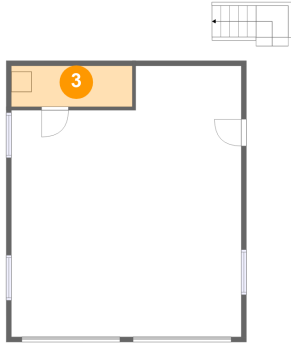

Room dimensions

Floor 2

Total sqft: 409 Living area: 382

#		Dimensions	sqft	Counted as living area
4	Deck	5'3" x 5'5"	27 sq. ft	No
5	Bath	6'1" x 8'7"	42 sq. ft	Yes
6	Bedroom	13'3" x 26'7"	280 sq. ft	Yes

755 Garrison Ridge, Pittsville, Pittsylvania County, Virginia,
United States, 24139, Garage 1

1 Floor 1 - Patio

Dimensions: 4'3" x 28'11"
Area: 124 sq. ft
Counted as living area: No

Heated: No
Finished: Yes
Enclosed: No
Contiguous: Yes
Permitted: Yes
Wet space: No
Addition: No
Conversion: No

2 Floor 1 - Garage

Dimensions: 22'6" x 26'7"
Area: 545 sq. ft
Counted as living area: No

Heated: No
Finished: No
Enclosed: Yes
Contiguous: Yes
Permitted: Yes
Wet space: No
Addition: No
Conversion: No

755 Garrison Ridge, Pittsville, Pittsylvania County, Virginia,
United States, 24139, Garage 1

3 Floor 1 - Storage

Dimensions: 11'10" x 4'0"
Area: 47 sq. ft
Counted as living area: No

Heated: No
Finished: No
Enclosed: No
Contiguous: Yes
Permitted: Yes
Wet space: No
Addition: No
Conversion: No

4 Floor 2 - Deck