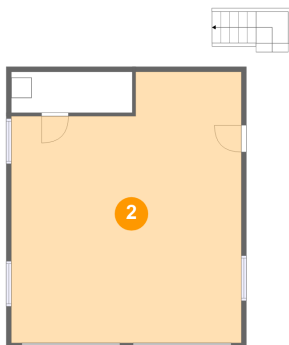

Floor 1

Total sqft: 773 Living area: 0

#		Dimensions	sqft	Counted as living area
1	Patio	4'3" x 28'11"	124 sq. ft	No
2	Garage	22'6" x 26'7"	545 sq. ft	No
3	Storage	11'10" x 4'0"	47 sq. ft	No

Home report

755 Garrison Ridge, Pittsville, Pittsylvania County, Virginia,
United States, 24139, Garage 1

Room dimensions

Floor 2

Total sqft: 409 Living area: 382

#		Dimensions	sqft	Counted as living area
4	Deck	5'3" x 5'5"	27 sq. ft	No
5	Bath	6'1" x 8'7"	42 sq. ft	Yes
6	Bedroom	13'3" x 26'7"	280 sq. ft	Yes

755 Garrison Ridge, Pittsville, Pittsylvania County, Virginia,
United States, 24139, Garage 1

1 Floor 1 - Patio

Dimensions: 4'3" x 28'11"
Area: 124 sq. ft
Counted as living area: No

Heated: No
Finished: Yes
Enclosed: No
Contiguous: Yes
Permitted: Yes
Wet space: No
Addition: No
Conversion: No

2 Floor 1 - Garage