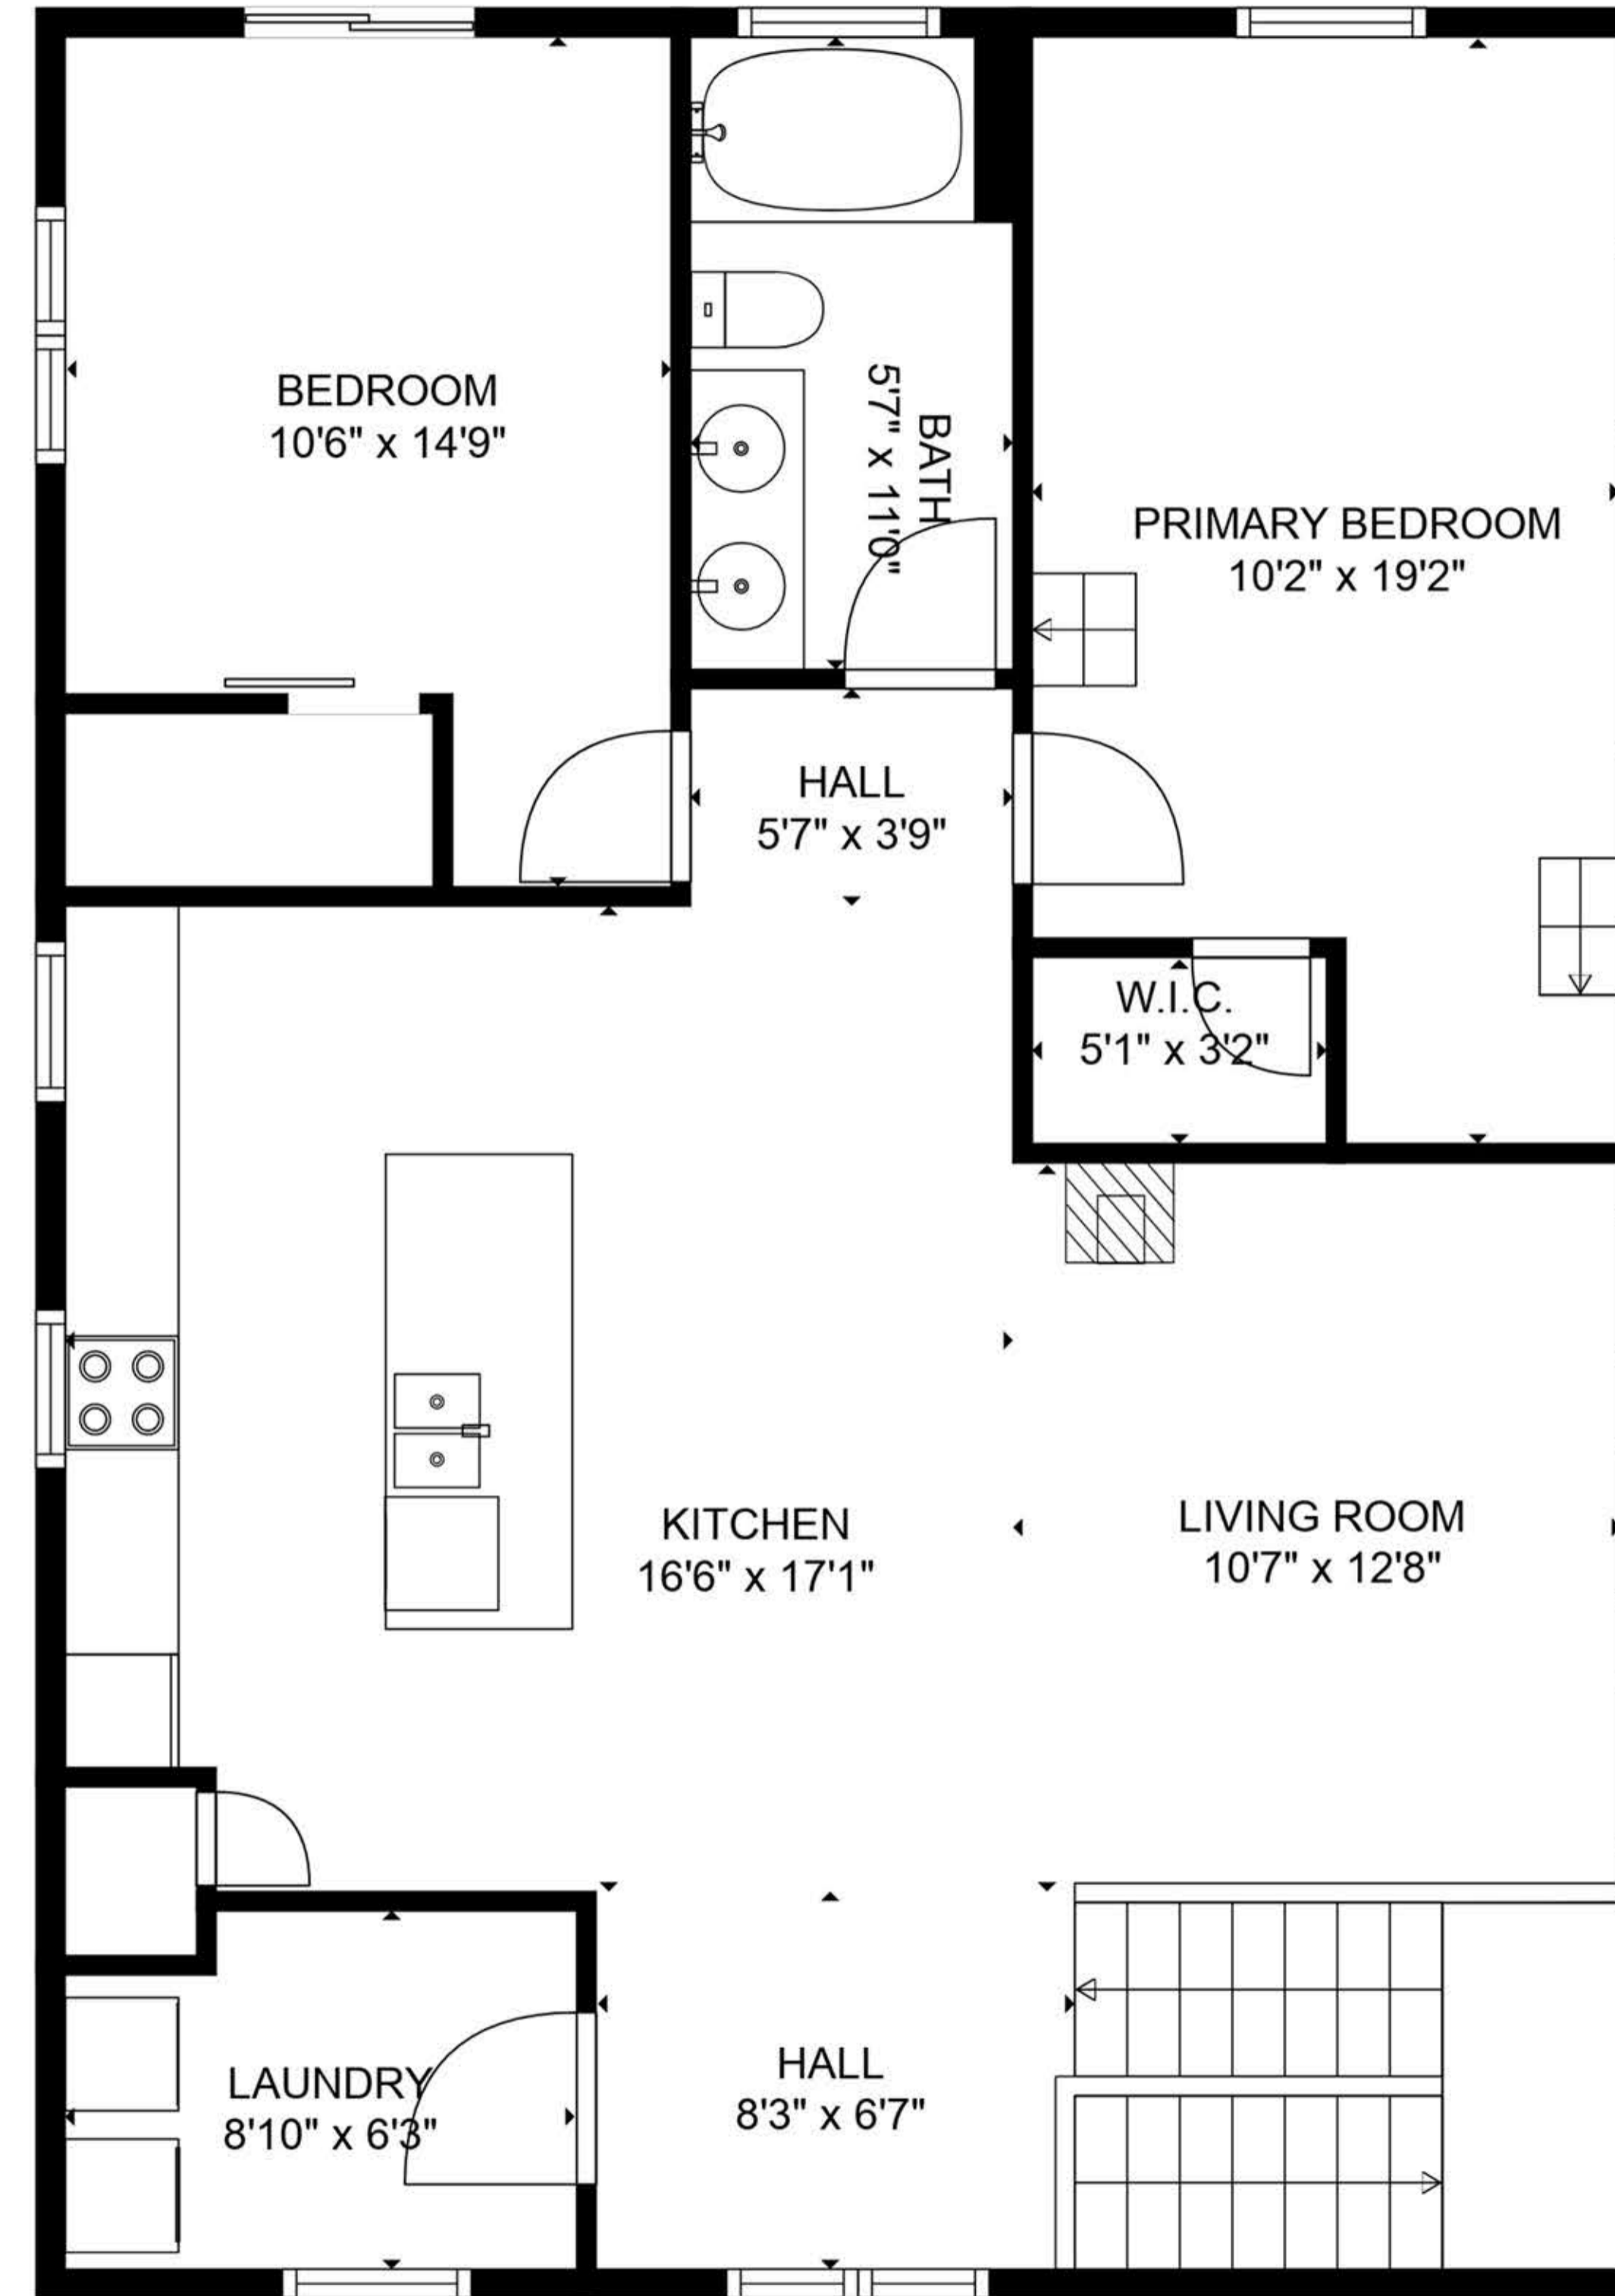

1180 Lower Mill Creek Rd

Hamilton, MT 59840

FLOOR 1

FLOOR 2

FLOOR 3

2

1

1120

BEDROOMS BATHROOMS TOTAL SQ.FT.

Measurements are approximate and may not be to scale.

The floor plan illustration is not suitable for construction/architectural purposes.

This communication is not intended to cause or induce breach of an existing agency agreement.