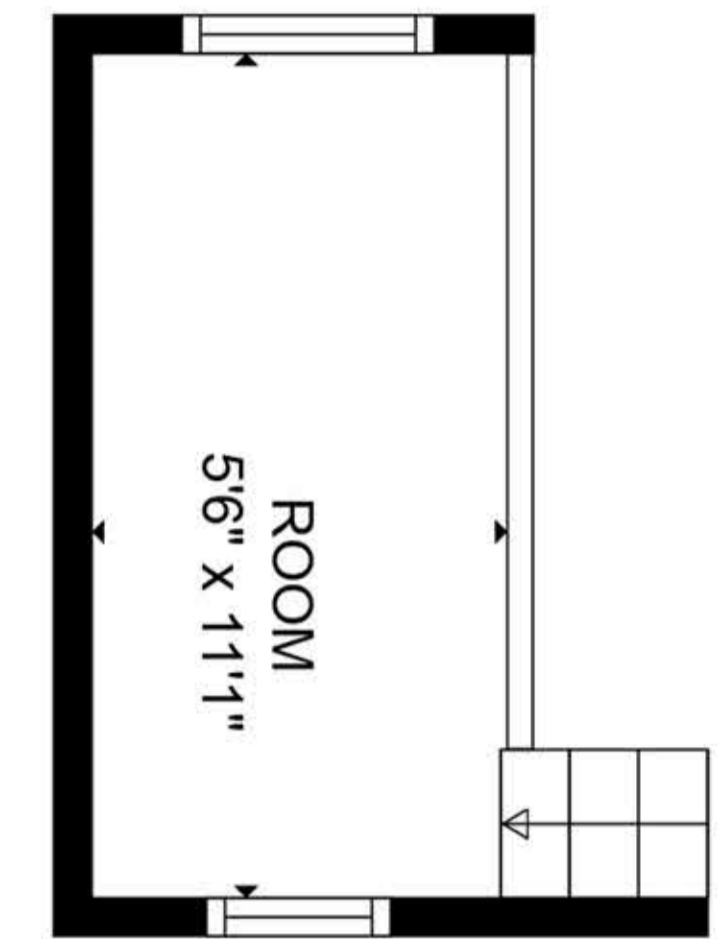

1180 Lower Mill Creek Rd

Hamilton, MT 59840

FLOOR 1

FLOOR 2

FLOOR 3

2

1

1120

BEDROOMS BATHROOMS TOTAL SQ.FT.

Measurements are approximate and may not be to scale.

The floor plan illustration is not suitable for construction/architectural purposes.

This communication is not intended to cause or induce breach of an existing agency agreement.