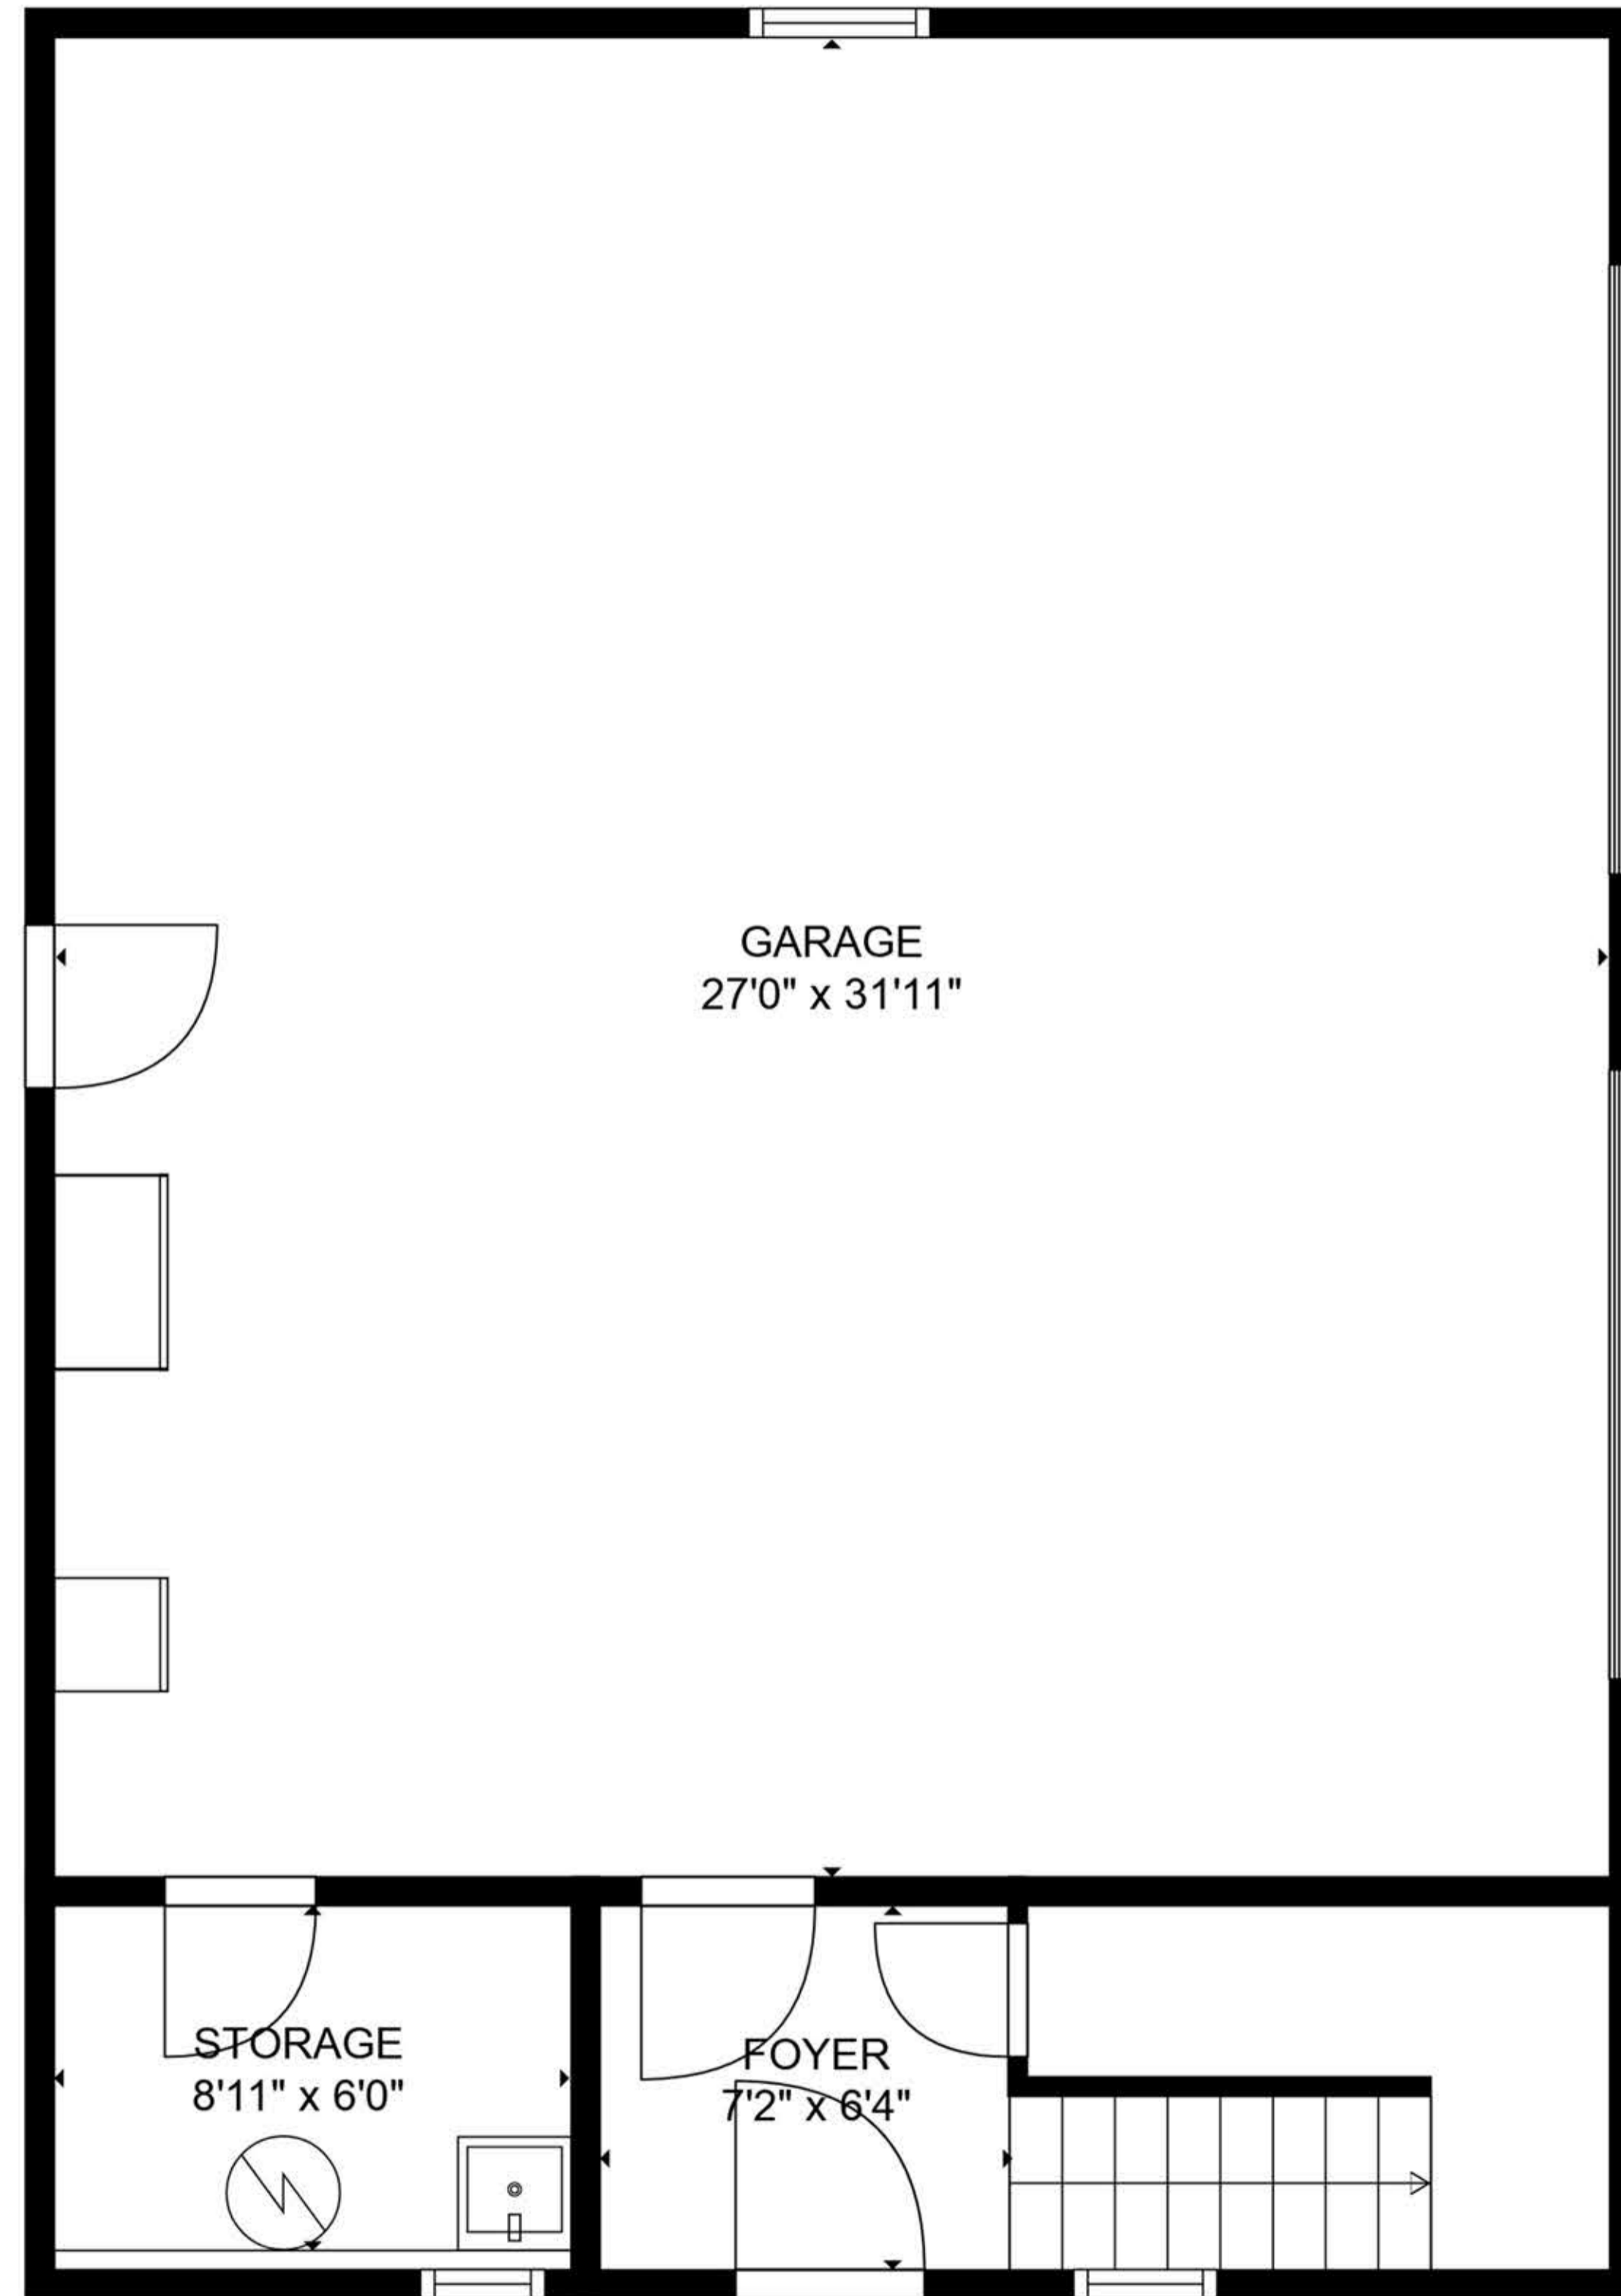

1180 Lower Mill Creek Rd

Hamilton, MT 59840

FLOOR 1

FLOOR 2

FLOOR 3

2

1

1120

BEDROOMS BATHROOMS TOTAL SQ.FT.

Measurements are approximate and may not be to scale.

The floor plan illustration is not suitable for construction/architectural purposes.

This communication is not intended to cause or induce breach of an existing agency agreement.