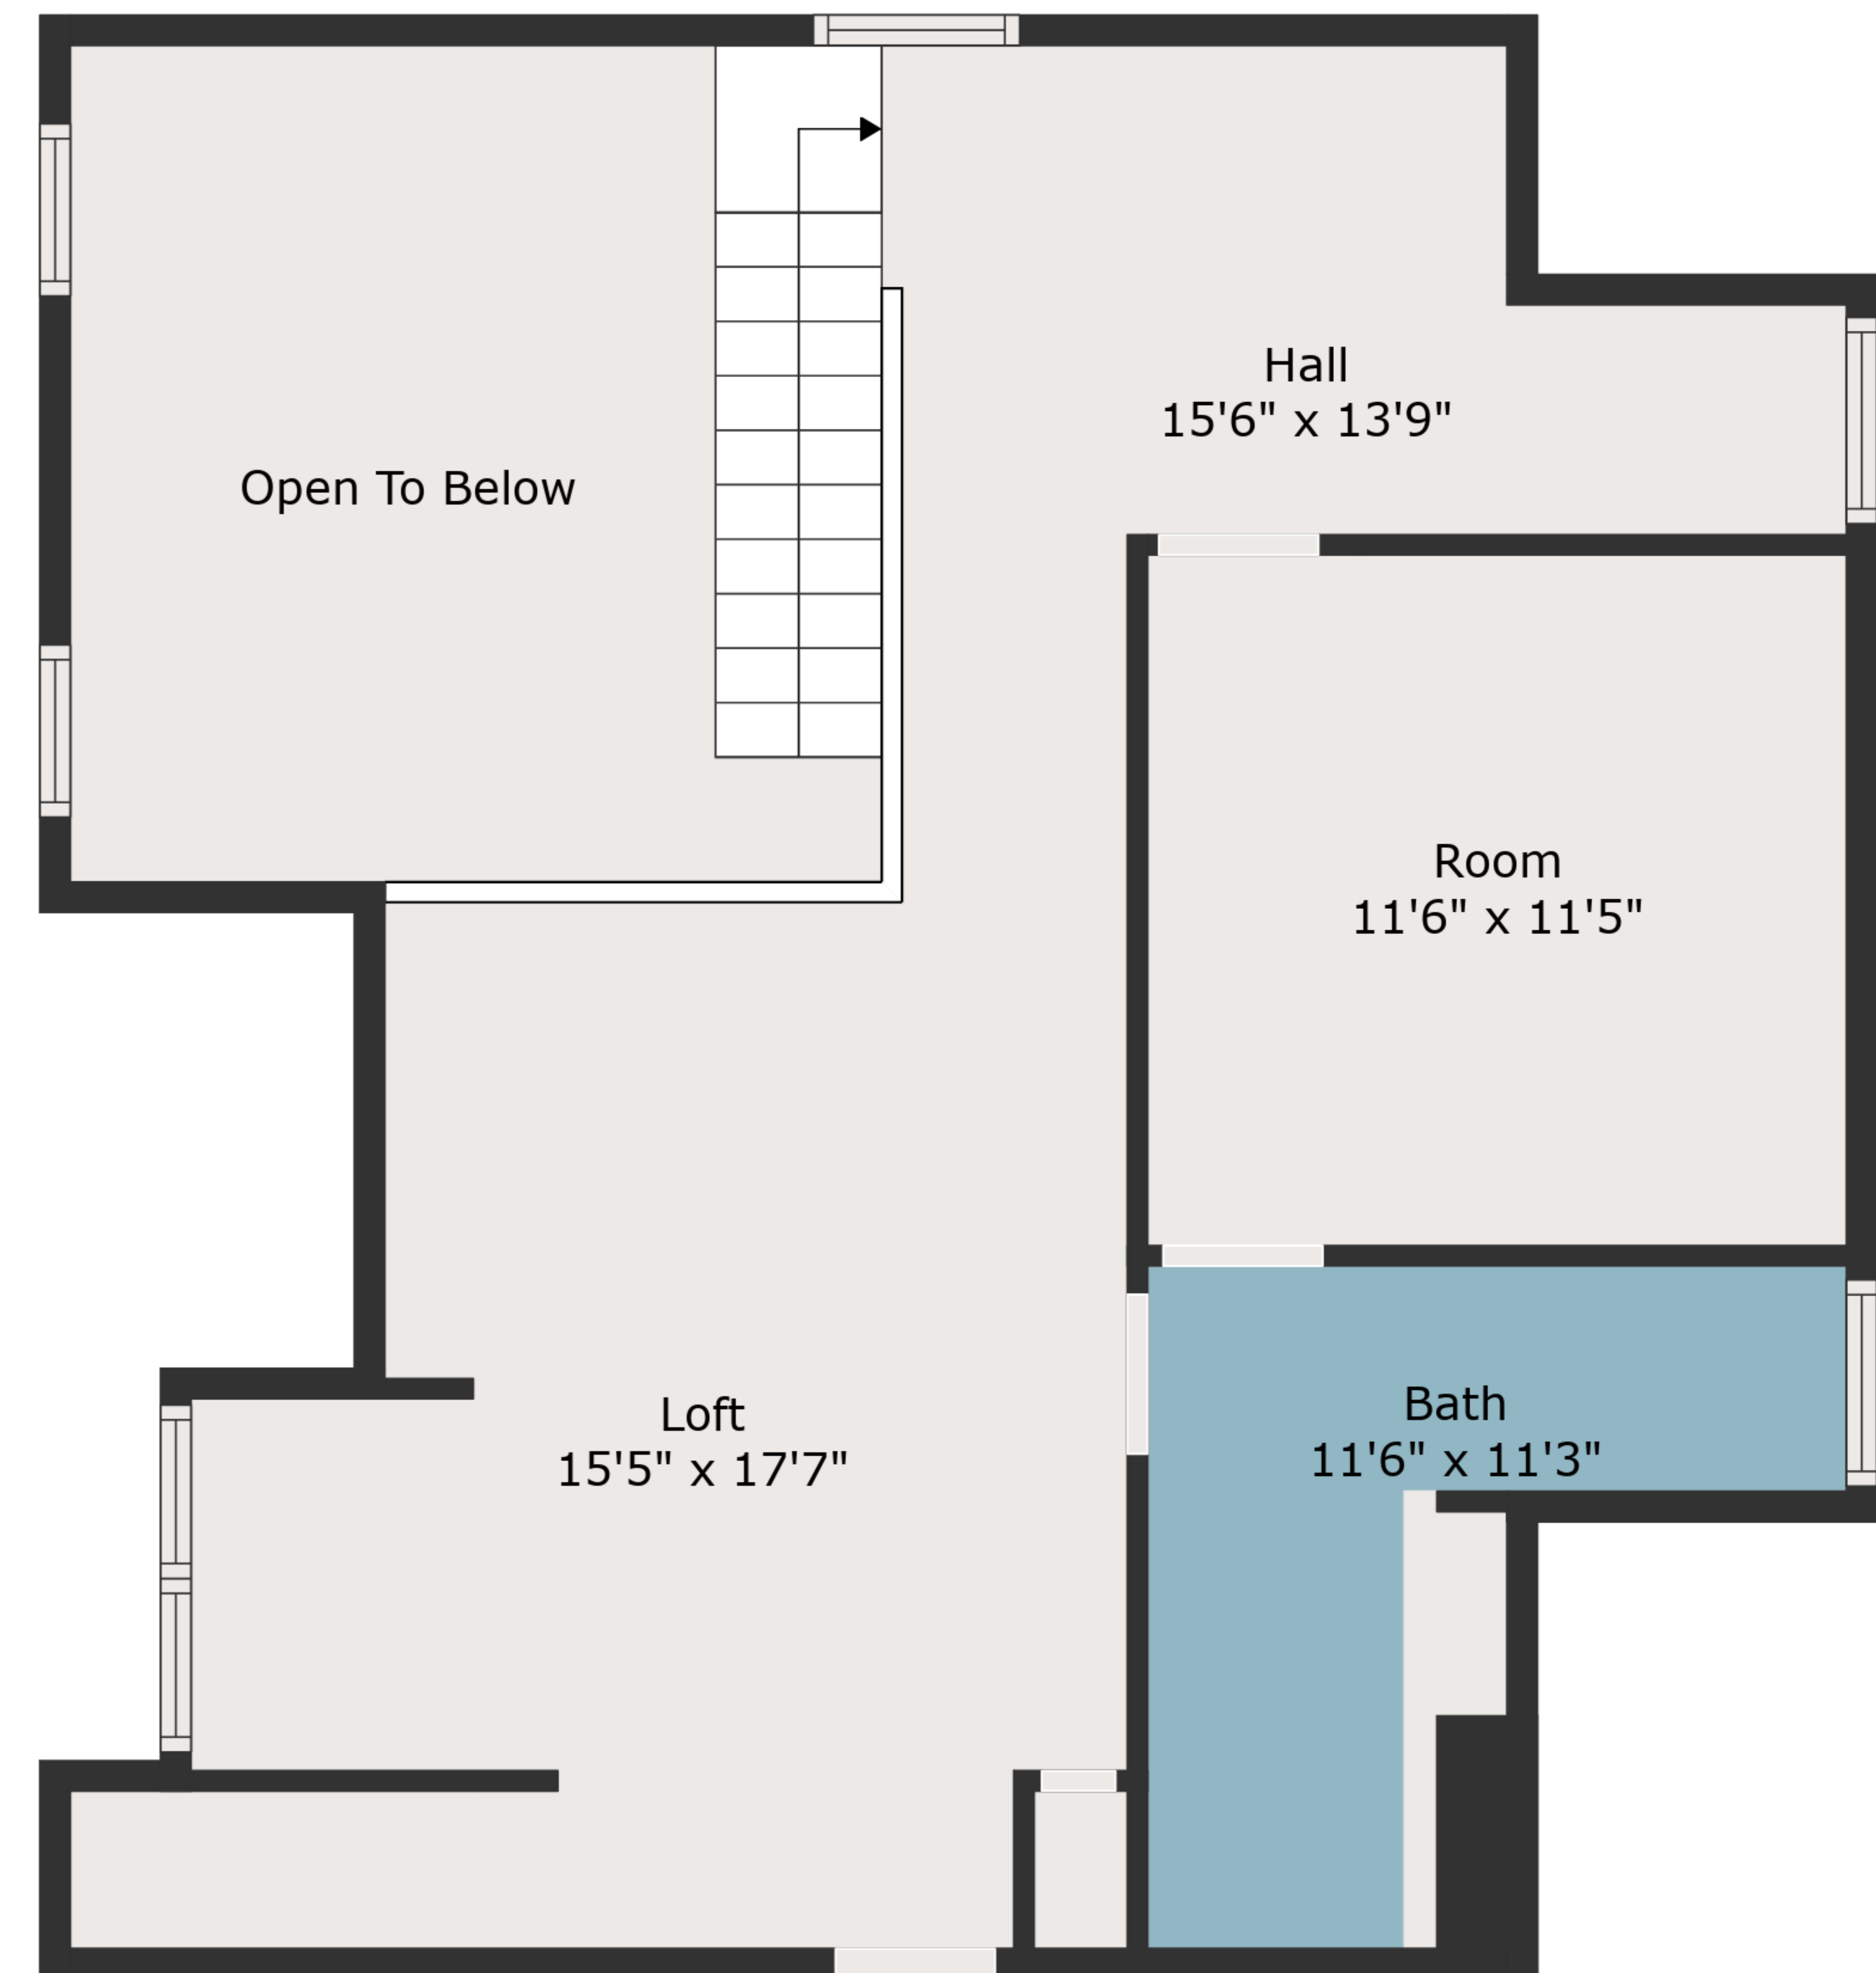

TOTAL: 1612 sq. ft

FLOOR 1: 1112 sq. ft, FLOOR 2: 500 sq. ft

EXCLUDED AREAS: OPEN TO BELOW: 152 sq. ft, LOW CEILING: 142 sq. ft

Measurements Are Deemed Highly Reliable But Not Guaranteed.

TOTAL: 1612 sq. ft
FLOOR 1: 1112 sq. ft, FLOOR 2: 500 sq. ft
EXCLUDED AREAS: OPEN TO BELOW: 152 sq. ft, LOW CEILING: 142 sq. ft

Measurements Are Deemed Highly Reliable But Not Guaranteed.

Floor 1

Floor 2

TOTAL: 1612 sq. ft
 FLOOR 1: 1112 sq. ft, FLOOR 2: 500 sq. ft
 EXCLUDED AREAS: OPEN TO BELOW: 152 sq. ft, LOW CEILING: 142 sq. ft