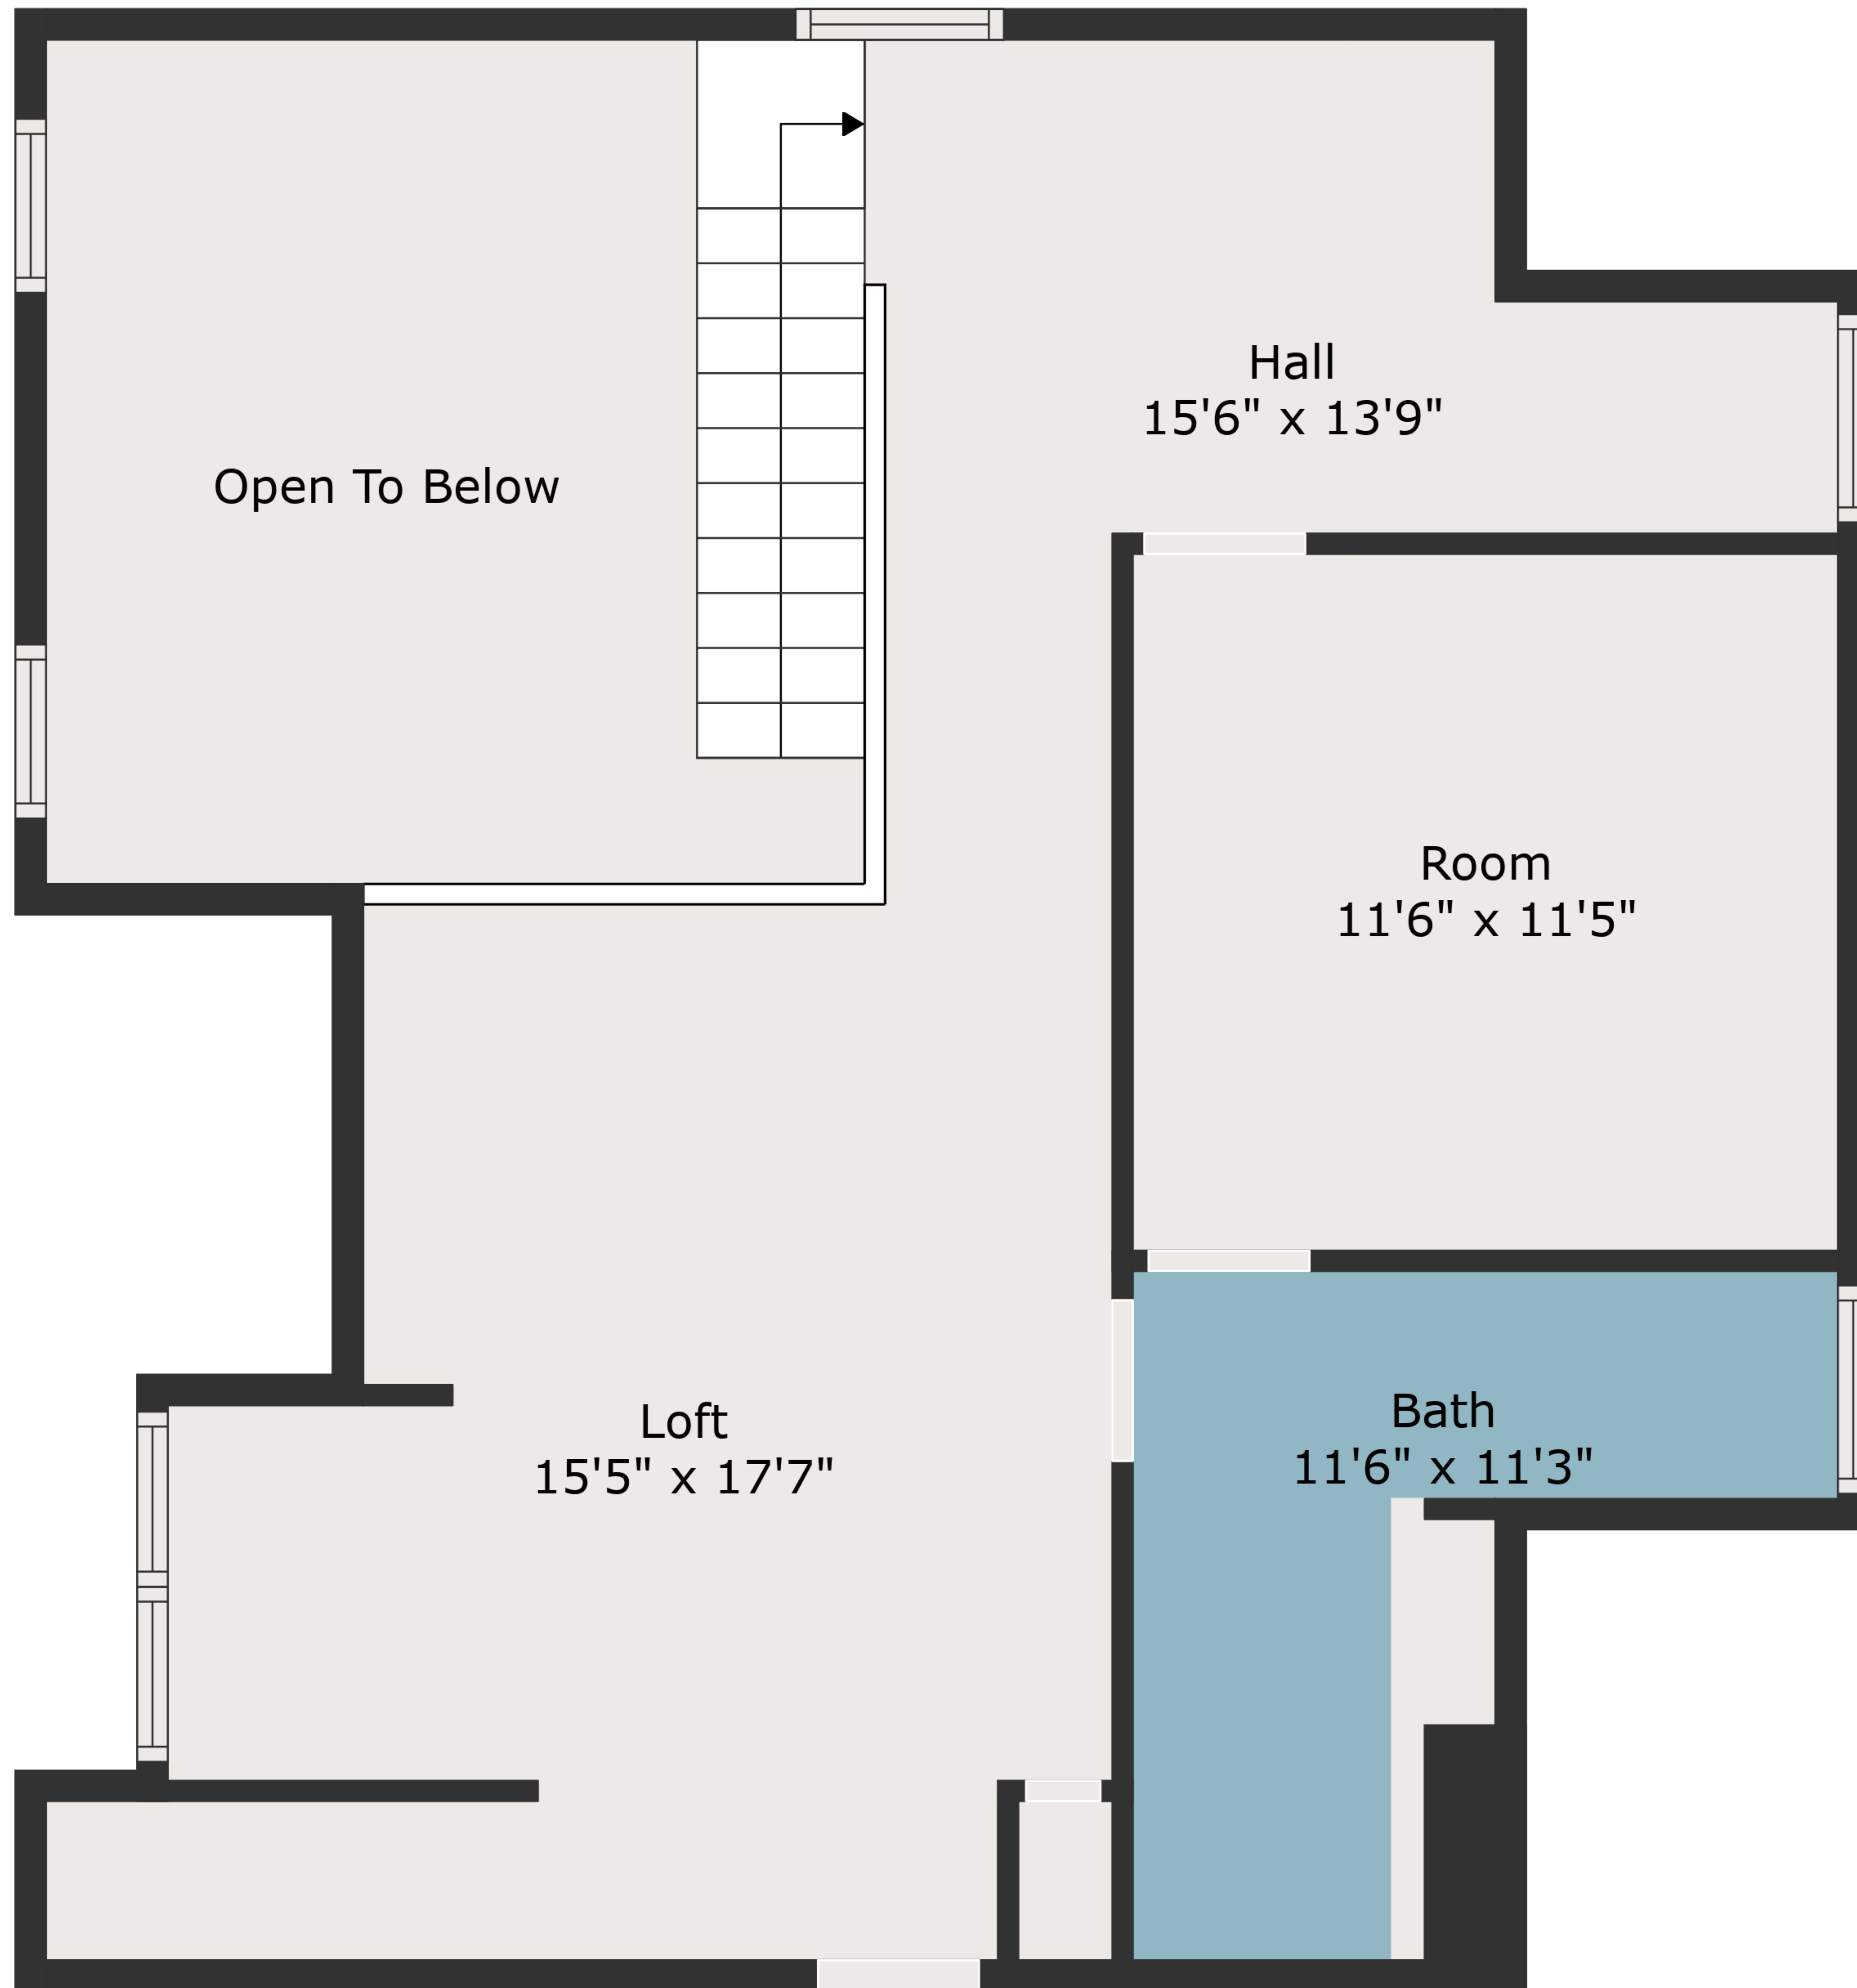

TOTAL: 1612 sq. ft

FLOOR 1: 1112 sq. ft, FLOOR 2: 500 sq. ft

EXCLUDED AREAS: OPEN TO BELOW: 152 sq. ft, LOW CEILING: 142 sq. ft

Measurements Are Deemed Highly Reliable But Not Guaranteed.

TOTAL: 1612 sq. ft
FLOOR 1: 1112 sq. ft, FLOOR 2: 500 sq. ft
EXCLUDED AREAS: OPEN TO BELOW: 152 sq. ft, LOW CEILING: 142 sq. ft

Measurements Are Deemed Highly Reliable But Not Guaranteed.

Floor 1

Floor 2

TOTAL: 1612 sq. ft
 FLOOR 1: 1112 sq. ft, FLOOR 2: 500 sq. ft
 EXCLUDED AREAS: OPEN TO BELOW: 152 sq. ft, LOW CEILING: 142 sq. ft