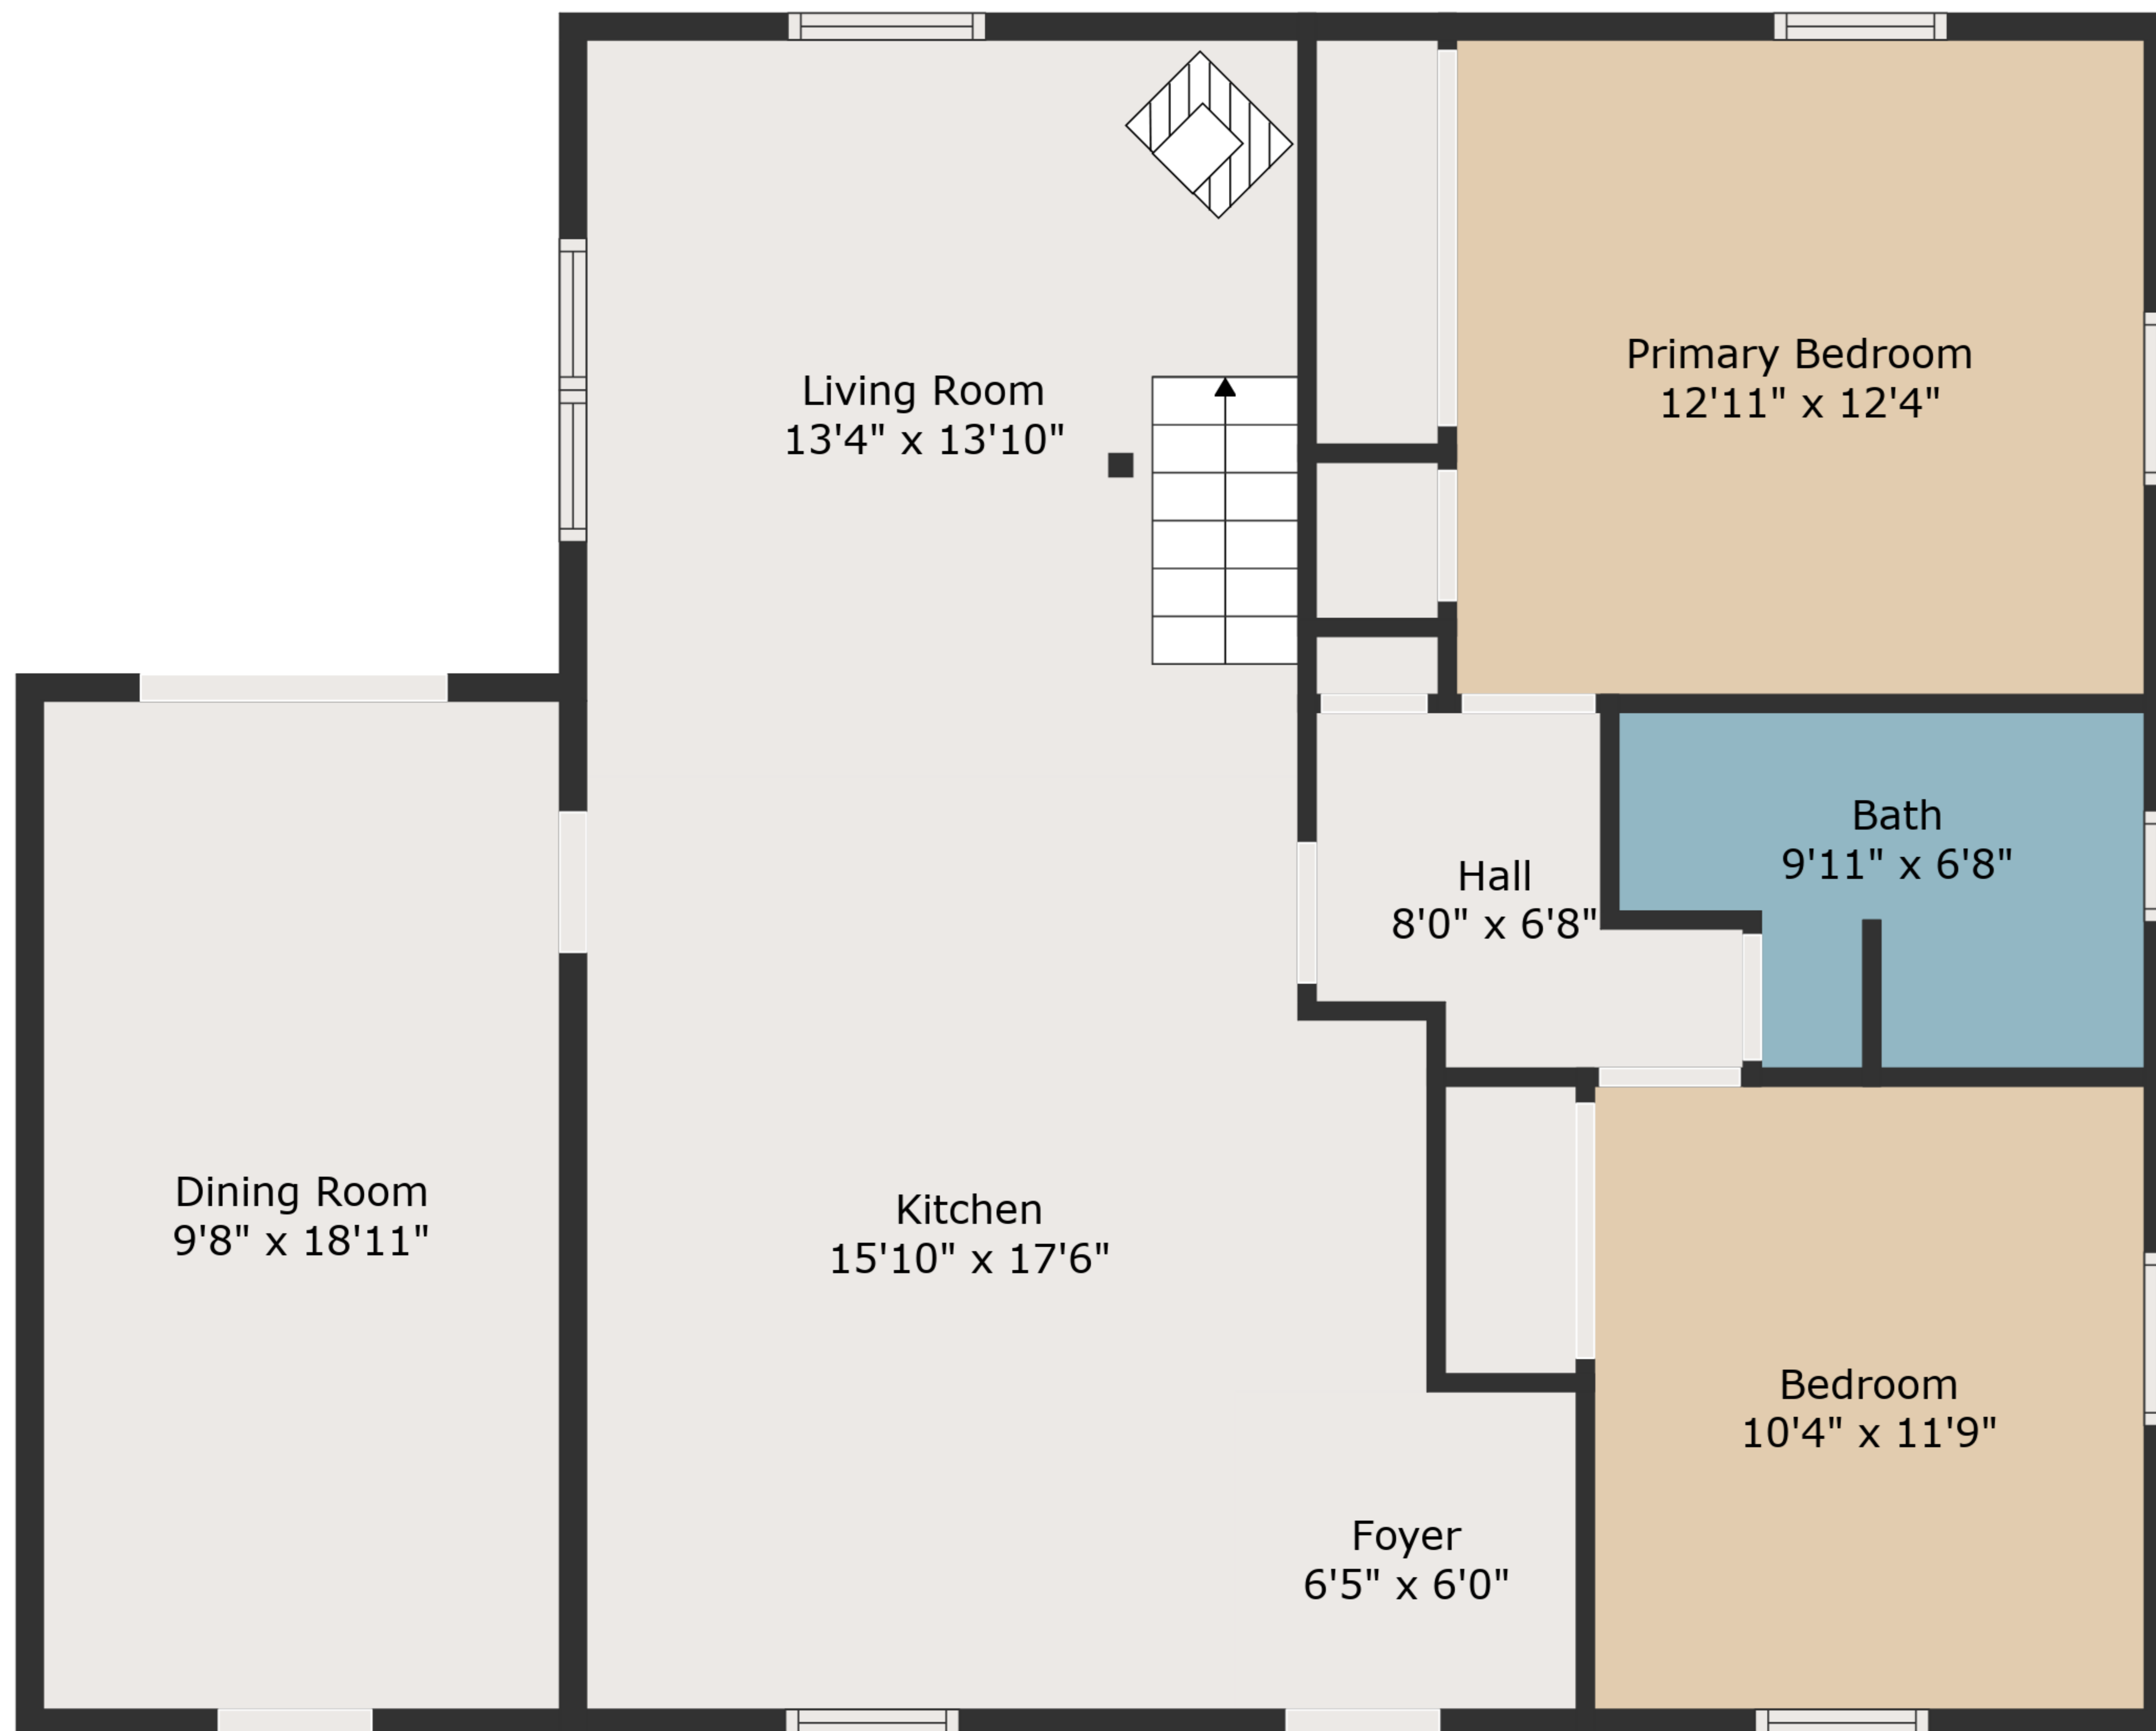

TOTAL: 1612 sq. ft

FLOOR 1: 1112 sq. ft, FLOOR 2: 500 sq. ft

EXCLUDED AREAS: OPEN TO BELOW: 152 sq. ft, LOW CEILING: 142 sq. ft

Measurements Are Deemed Highly Reliable But Not Guaranteed.

TOTAL: 1612 sq. ft
FLOOR 1: 1112 sq. ft, FLOOR 2: 500 sq. ft
EXCLUDED AREAS: OPEN TO BELOW: 152 sq. ft, LOW CEILING: 142 sq. ft

Measurements Are Deemed Highly Reliable But Not Guaranteed.

Floor 1

Floor 2

TOTAL: 1612 sq. ft
 FLOOR 1: 1112 sq. ft, FLOOR 2: 500 sq. ft
 EXCLUDED AREAS: OPEN TO BELOW: 152 sq. ft, LOW CEILING: 142 sq. ft