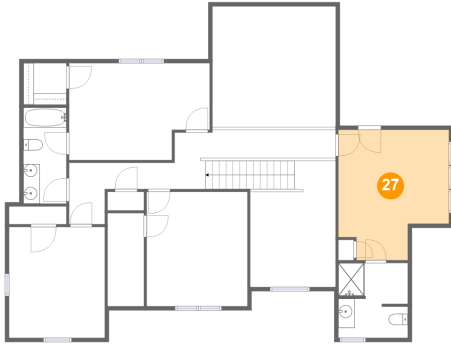

11915 Carters Valley Terrace, Chesterfield, Chesterfield County, Virginia, United States,

27 Floor 2 - Bedroom

Dimensions: 13'5" x 15'10"
Area: 184 sq. ft
Counted as living area: Yes

Heated: Yes
Finished: Yes
Enclosed: Yes
Contiguous: Yes
Permitted: Yes
Wet space: No
Addition: No
Conversion: No