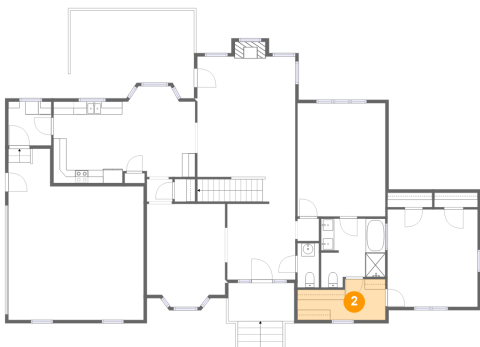

2 Floor 1 - Cl

Dimensions: 13'5" x 6'3"
Area: 72 sq. ft
Counted as living area: Yes

Heated: Yes
Finished: Yes
Enclosed: Yes
Contiguous: Yes
Permitted: Yes
Wet space: No
Addition: No
Conversion: No