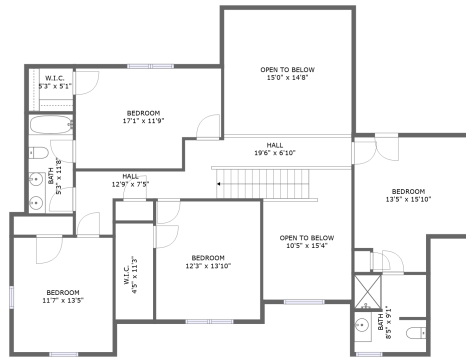

11915 Carters Valley Terrace, Chesterfield, Chesterfield County, Virginia, United States,

Property summary

1 Garages

6 Bedrooms

3 Bathrooms

1 Half baths

2 Floors

3,066 Gross living area sqft

4,237 Total sqft