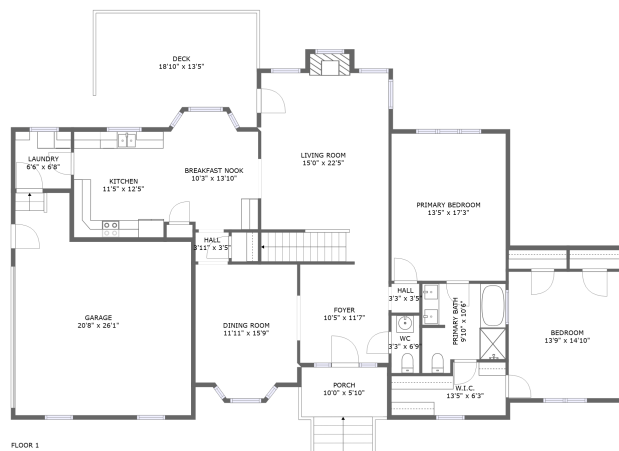

11915 Carters Valley Terrace, Chesterfield, Chesterfield County, Virginia, United States,

Property summary

 **1** Garages

 **6** Bedrooms

 **3** Bathrooms

 **1** Half baths

 **2** Floors

 **3,066** Gross living area sqft

 **4,237** Total sqft

11915 Carters Valley Terrace, Chesterfield, Chesterfield County, Virginia, United States,

Room dimensions

Floor 1

Total sqft: 2601 Living area: 1810

#		Dimensions	sqft	Counted as living area
1	Garage	20'8" x 26'1"	457 sq. ft	No
2	Cl	13'5" x 6'3"	72 sq. ft	Yes
3	Hall	3'3" x 3'5"	11 sq. ft	Yes
4	Outdoor	10'0" x 5'10"	59 sq. ft	No
5	Kitchen	11'5" x 12'5"	140 sq. ft	Yes
6	Bedroom	13'5" x 17'3"	232 sq. ft	Yes
7	Entry	10'5" x 11'7"	120 sq. ft	Yes
8	Living Room	15'0" x 22'5"	342 sq. ft	Yes
9	Dining Room	11'11" x 15'9"	176 sq. ft	Yes
10	Utility	6'6" x 6'8"	44 sq. ft	Yes
11	Bath	3'3" x 6'9"	22 sq. ft	Yes