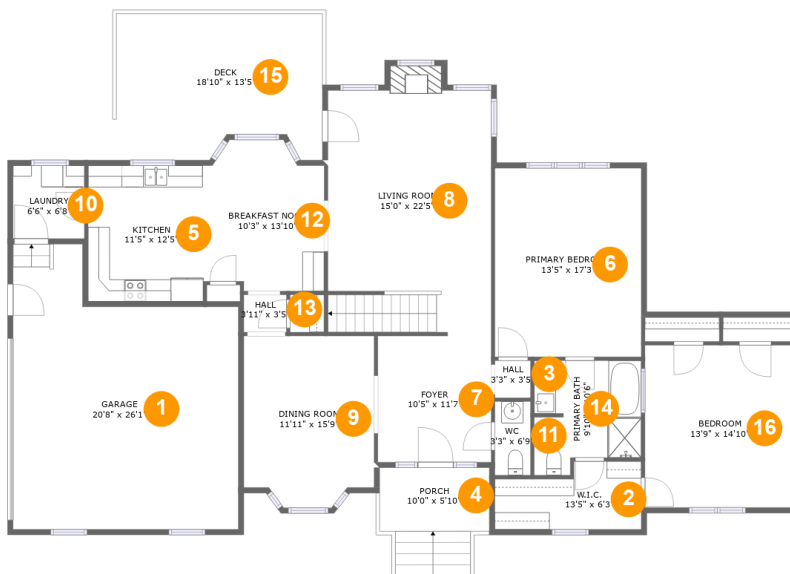

 **4,237** Total sqft

11915 Carters Valley Terrace, Chesterfield, Chesterfield County, Virginia, United States,

Room dimensions

Floor 1

Total sqft: 2601 Living area: 1810

#		Dimensions	sqft	Counted as living area
1	Garage	20'8" x 26'1"	457 sq. ft	No
2	Cl	13'5" x 6'3"	72 sq. ft	Yes
3	Hall	3'3" x 3'5"	11 sq. ft	Yes
4	Outdoor	10'0" x 5'10"	59 sq. ft	No
5	Kitchen	11'5" x 12'5"	140 sq. ft	Yes
6	Bedroom	13'5" x 17'3"	232 sq. ft	Yes
7	Entry	10'5" x 11'7"	120 sq. ft	Yes
8	Living Room	15'0" x 22'5"	342 sq. ft	Yes
9	Dining Room	11'11" x 15'9"	176 sq. ft	Yes
10	Utility	6'6" x 6'8"	44 sq. ft	Yes
11	Bath	3'3" x 6'9"	22 sq. ft	Yes