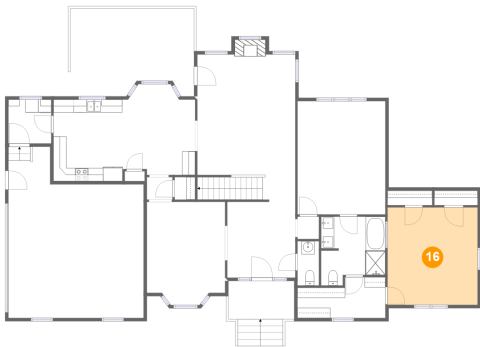

16 Floor 1 - Bedroom

Dimensions: 13'9" x 14'10"
Area: 204 sq. ft
Counted as living area: Yes

Heated: Yes
Finished: Yes
Enclosed: Yes
Contiguous: Yes
Permitted: Yes
Wet space: No
Addition: No
Conversion: No