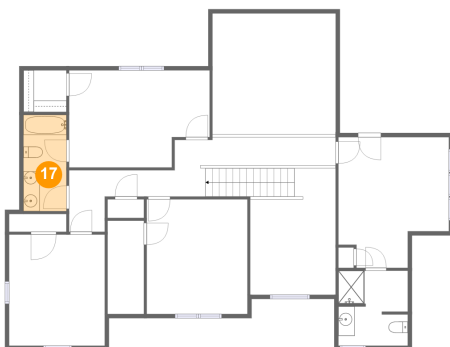

17 Floor 2 - Bath

Dimensions: 5'3" x 11'8"
Area: 61 sq. ft
Counted as living area: Yes

Heated: Yes
Finished: Yes
Enclosed: Yes
Contiguous: Yes
Permitted: Yes
Wet space: Yes
Addition: No
Conversion: No