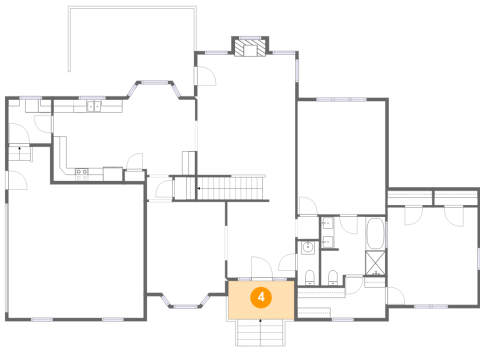

11915 Carters Valley Terrace, Chesterfield, Chesterfield County, Virginia, United States,

3 Floor 1 - Hall

Dimensions: 3'3" x 3'5"
Area: 11 sq. ft
Counted as living area: Yes

Heated: Yes
Finished: Yes
Enclosed: Yes
Contiguous: Yes
Permitted: Yes
Wet space: No
Addition: No
Conversion: No

4 Floor 1 - Outdoor

Dimensions: 10'0" x 5'10"
Area: 59 sq. ft
Counted as living area: No

Heated: No
Finished: Yes
Enclosed: No
Contiguous: Yes
Permitted: Yes
Wet space: No
Addition: No
Conversion: No

5 Floor 1 - Kitchen