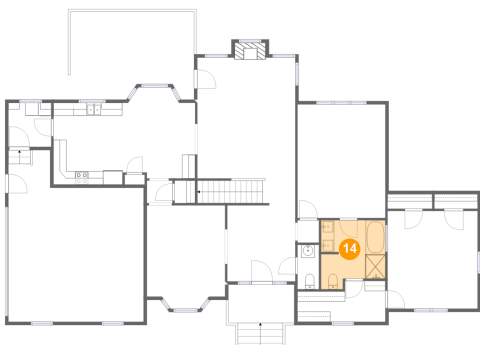

14 Floor 1 - Bath

Dimensions: 9'10" x 10'6"
Area: 92 sq. ft
Counted as living area: Yes

Heated: Yes
Finished: Yes
Enclosed: Yes
Contiguous: Yes
Permitted: Yes
Wet space: Yes
Addition: No
Conversion: No