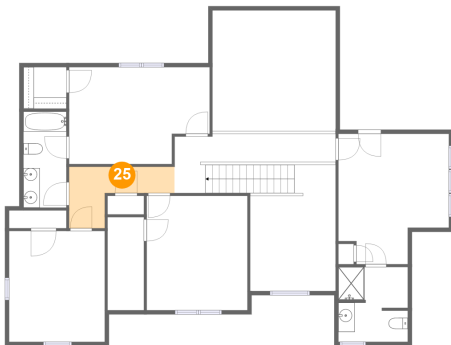

25 Floor 2 - Hall

Dimensions: 12'9" x 7'5"
Area: 59 sq. ft
Counted as living area: Yes

Heated: Yes
Finished: Yes
Enclosed: Yes
Contiguous: Yes
Permitted: Yes
Wet space: No
Addition: No
Conversion: No