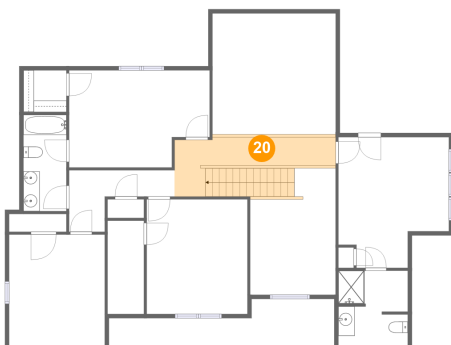

20 Floor 2 - Hall

Dimensions: 19'6" x 6'10"
Area: 129 sq. ft
Counted as living area: Yes

Heated: Yes
Finished: Yes
Enclosed: Yes
Contiguous: Yes
Permitted: Yes
Wet space: No
Addition: No
Conversion: No