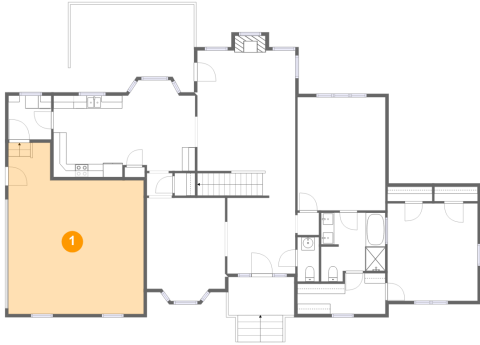

#		Dimensions	sqft	Counted as living area
28	Open To Below	15'0" x 14'8"	219 sq. ft	No

11915 Carters Valley Terrace, Chesterfield, Chesterfield County, Virginia, United States,

1 Floor 1 - Garage

Dimensions: 20'8" x 26'1"
Area: 457 sq. ft
Counted as living area: No