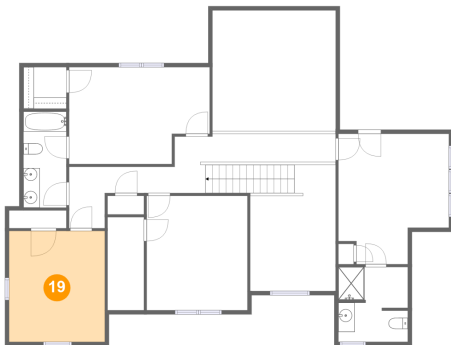

19 Floor 2 - Bedroom

Dimensions: 11'7" x 13'5"
Area: 156 sq. ft
Counted as living area: Yes

Heated: Yes
Finished: Yes
Enclosed: Yes
Contiguous: Yes
Permitted: Yes
Wet space: No
Addition: No
Conversion: No