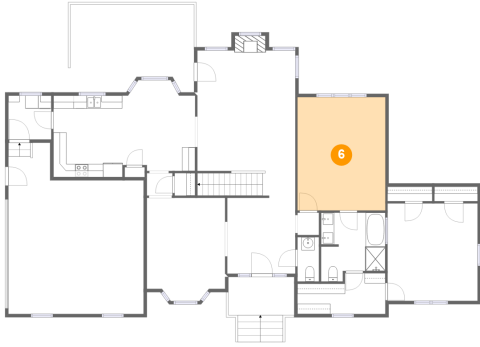

11915 Carters Valley Terrace, Chesterfield, Chesterfield County, Virginia, United States,

6 Floor 1 - Bedroom

Dimensions: 13'5" x 17'3"
Area: 232 sq. ft
Counted as living area: Yes

Heated: Yes
Finished: Yes
Enclosed: Yes
Contiguous: Yes
Permitted: Yes
Wet space: No
Addition: No
Conversion: No