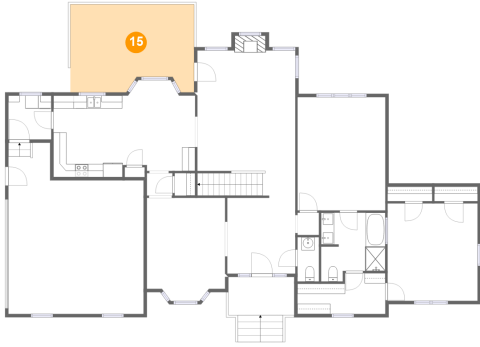

11915 Carters Valley Terrace, Chesterfield, Chesterfield County, Virginia, United States,

15 Floor 1 - Outdoor

Dimensions: 18'10" x 13'5"
Area: 237 sq. ft
Counted as living area: No

Heated: No
Finished: Yes
Enclosed: No
Contiguous: Yes
Permitted: Yes
Wet space: No
Addition: No
Conversion: No