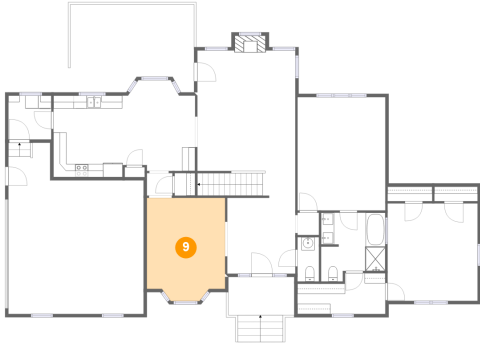

11915 Carters Valley Terrace, Chesterfield, Chesterfield County, Virginia, United States,

9 Floor 1 - Dining Room

Dimensions: 11'11" x 15'9"
Area: 176 sq. ft
Counted as living area: Yes

Heated: Yes
Finished: Yes
Enclosed: Yes
Contiguous: Yes
Permitted: Yes
Wet space: No
Addition: No
Conversion: No