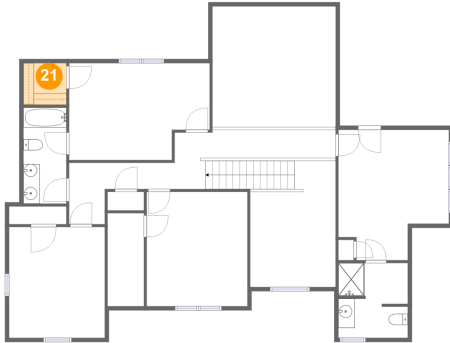

11915 Carters Valley Terrace, Chesterfield, Chesterfield County, Virginia, United States,

21 Floor 2 - Cl

Dimensions: 5'3" x 5'1"
Area: 26 sq. ft
Counted as living area: Yes

Heated: Yes
Finished: Yes
Enclosed: Yes
Contiguous: Yes
Permitted: Yes
Wet space: No
Addition: No
Conversion: No