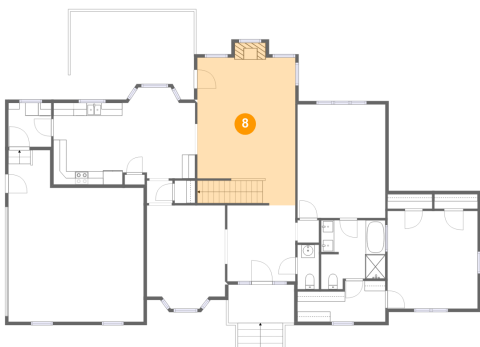

8 Floor 1 - Living Room

Dimensions: 15'0" x 22'5"
Area: 342 sq. ft
Counted as living area: Yes

Heated: Yes
Finished: Yes
Enclosed: Yes
Contiguous: Yes
Permitted: Yes
Wet space: No
Addition: No
Conversion: No