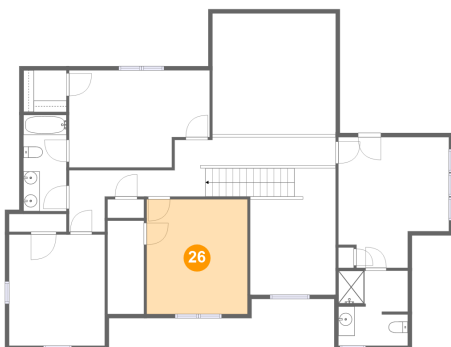

26 Floor 2 - Bedroom

Dimensions: 12'3" x 13'10"
Area: 170 sq. ft
Counted as living area: Yes

Heated: Yes
Finished: Yes
Enclosed: Yes
Contiguous: Yes
Permitted: Yes
Wet space: No
Addition: No
Conversion: No