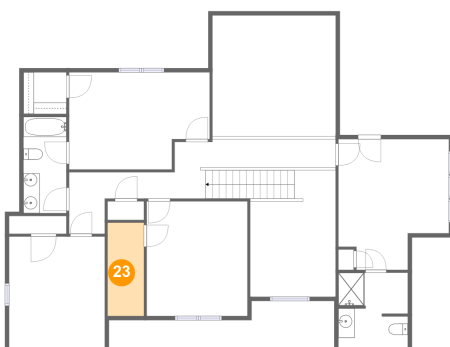

23 Floor 2 - Cl

Dimensions: 4'5" x 11'3"
Area: 50 sq. ft
Counted as living area: Yes

Heated: Yes
Finished: Yes
Enclosed: Yes
Contiguous: Yes
Permitted: Yes
Wet space: No
Addition: No
Conversion: No