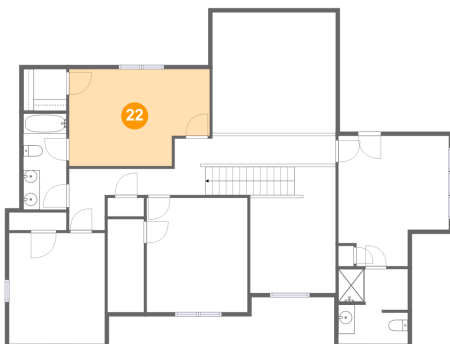

22 Floor 2 - Bedroom

Dimensions: 17'1" x 11'9"
Area: 184 sq. ft
Counted as living area: Yes

Heated: Yes
Finished: Yes
Enclosed: Yes
Contiguous: Yes
Permitted: Yes
Wet space: No
Addition: No
Conversion: No