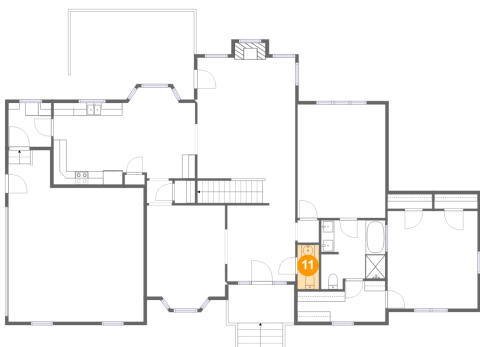

11 Floor 1 - Bath

Dimensions: 3'3" x 6'9"
Area: 22 sq. ft
Counted as living area: Yes

Heated: Yes
Finished: Yes
Enclosed: Yes
Contiguous: Yes
Permitted: Yes
Wet space: Yes
Addition: No
Conversion: No