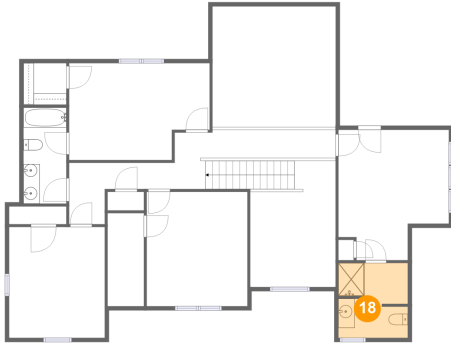

11915 Carters Valley Terrace, Chesterfield, Chesterfield County, Virginia, United States,

18 Floor 2 - Bath

Dimensions: 8'5" x 9'1"
Area: 74 sq. ft
Counted as living area: Yes

Heated: Yes
Finished: Yes
Enclosed: Yes
Contiguous: Yes
Permitted: Yes
Wet space: Yes
Addition: No
Conversion: No