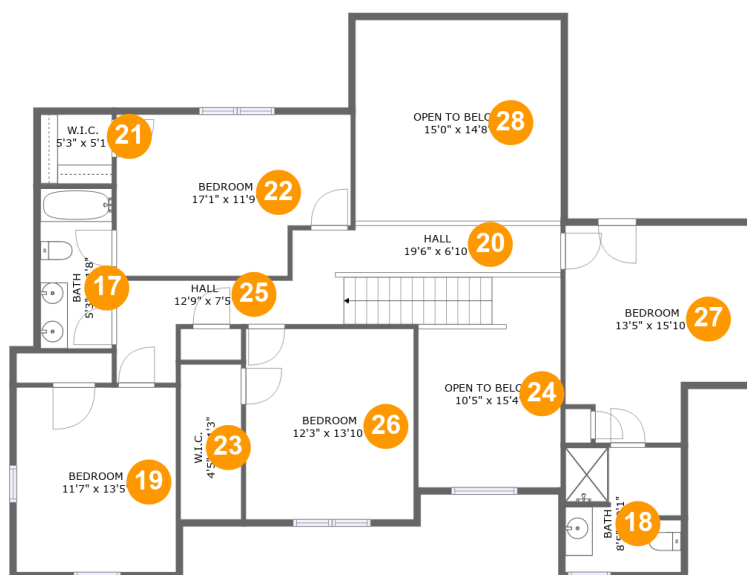

11915 Carters Valley Terrace, Chesterfield, Chesterfield County, Virginia, United States,

Room dimensions

Floor 2

Total sqft: 1636

Living area: 1256

#		Dimensions	sqft	Counted as living area
17	Bath	5'3" x 11'8"	61 sq. ft	Yes
18	Bath	8'5" x 9'1"	74 sq. ft	Yes
19	Bedroom	11'7" x 13'5"	156 sq. ft	Yes
20	Hall	19'6" x 6'10"	129 sq. ft	Yes
21	Cl	5'3" x 5'1"	26 sq. ft	Yes
22	Bedroom	17'1" x 11'9"	184 sq. ft	Yes
23	Cl	4'5" x 11'3"	50 sq. ft	Yes
24	Open To Below	10'5" x 15'4"	138 sq. ft	No
25	Hall	12'9" x 7'5"	59 sq. ft	Yes
26	Bedroom	12'3" x 13'10"	170 sq. ft	Yes
27	Bedroom	13'5" x 15'10"	184 sq. ft	Yes

Scan captured on Fri, 01 Nov 2024 15:47:31 GMT

Information is calculated by Cubicasa technology deemed highly reliable but not guaranteed.