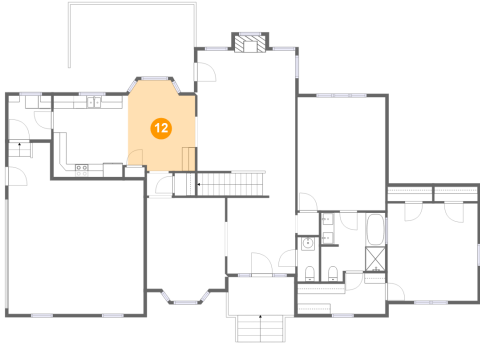

9 Floor 1 - Dining Room

Dimensions: 11'11" x 15'9"
Area: 176 sq. ft
Counted as living area: Yes

Heated: Yes
Finished: Yes
Enclosed: Yes
Contiguous: Yes
Permitted: Yes
Wet space: No
Addition: No
Conversion: No

10 Floor 1 - Utility

Dimensions: 6'6" x 6'8"
Area: 44 sq. ft
Counted as living area: Yes

Heated: Yes
Finished: Yes
Enclosed: Yes
Contiguous: Yes
Permitted: Yes
Wet space: No
Addition: No
Conversion: No

11 Floor 1 - Bath

12 Floor 1 - Nook

Dimensions: 10'3" x 13'10"
Area: 130 sq. ft
Counted as living area: Yes

Heated: Yes
Finished: Yes
Enclosed: Yes
Contiguous: Yes
Permitted: Yes
Wet space: No
Addition: No
Conversion: No