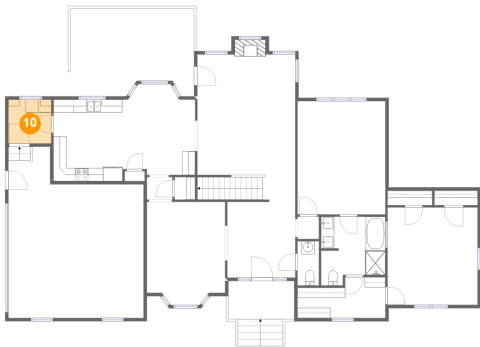

10 Floor 1 - Utility

Dimensions: 6'6" x 6'8"
Area: 44 sq. ft
Counted as living area: Yes

Heated: Yes
Finished: Yes
Enclosed: Yes
Contiguous: Yes
Permitted: Yes
Wet space: No
Addition: No
Conversion: No