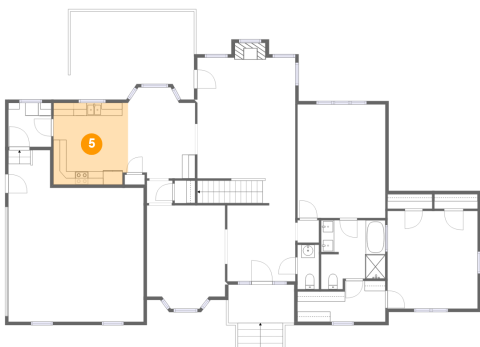

5 Floor 1 - Kitchen

Dimensions: 11'5" x 12'5"
Area: 140 sq. ft
Counted as living area: Yes

Heated: Yes
Finished: Yes
Enclosed: Yes
Contiguous: Yes
Permitted: Yes
Wet space: No
Addition: No
Conversion: No