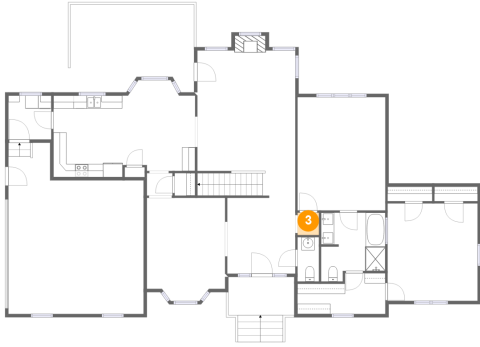

11915 Carters Valley Terrace, Chesterfield, Chesterfield County, Virginia, United States,

3 Floor 1 - Hall

Dimensions: 3'3" x 3'5"
Area: 11 sq. ft
Counted as living area: Yes

Heated: Yes
Finished: Yes
Enclosed: Yes
Contiguous: Yes
Permitted: Yes
Wet space: No
Addition: No
Conversion: No