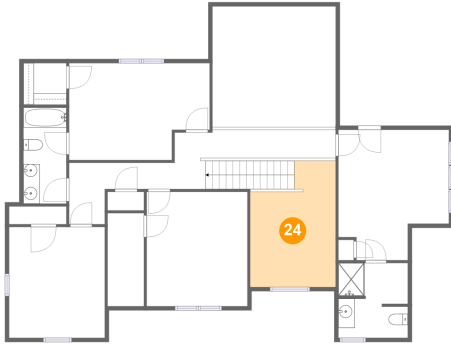

11915 Carters Valley Terrace, Chesterfield, Chesterfield County, Virginia, United States,

24 Floor 2 - Open To Below

Dimensions: 10'5" x 15'4"
Area: 138 sq. ft
Counted as living area: No

Heated: No
Finished: No
Enclosed: No
Contiguous: Yes
Permitted: No
Wet space: No
Addition: No
Conversion: No