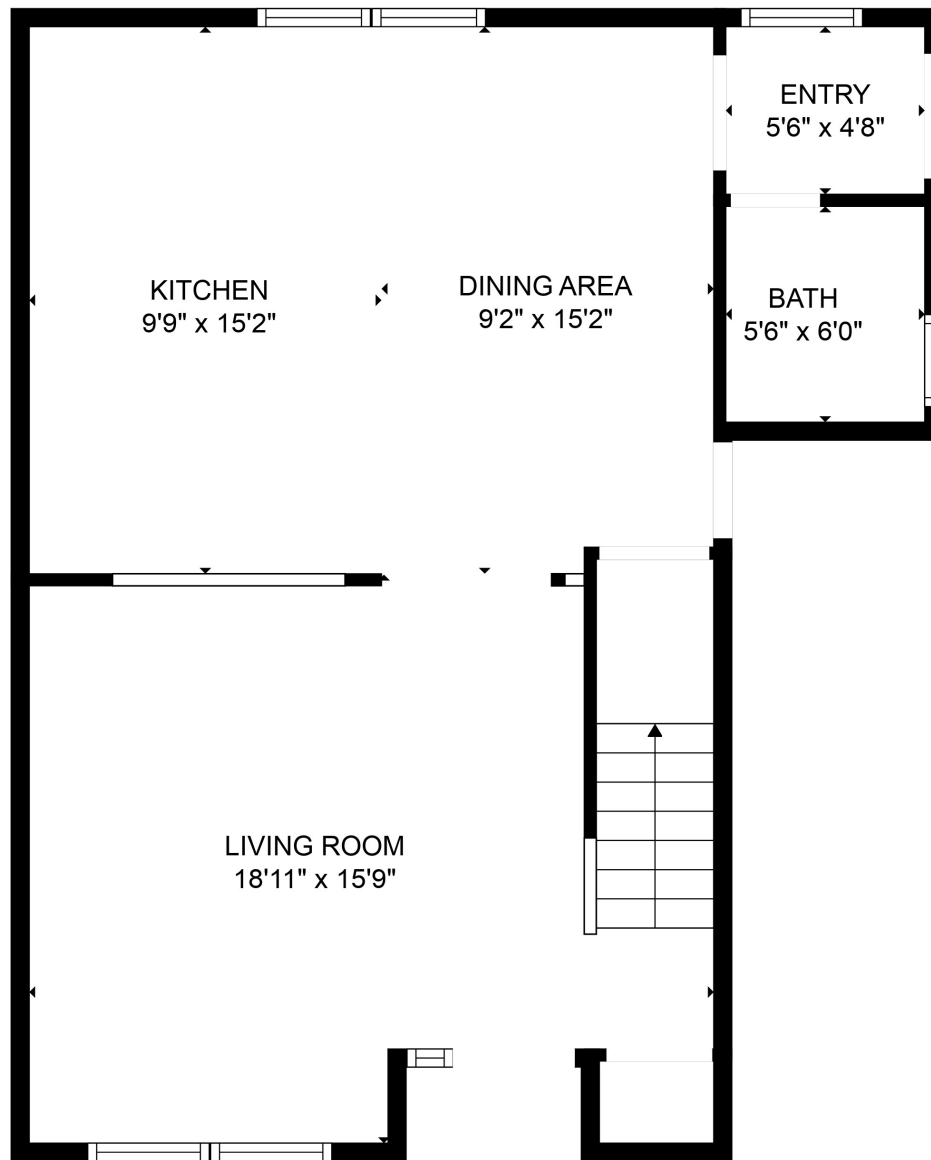

FLOOR 1

FLOOR 2

**TOTAL: 1377 sq. ft**  
 FLOOR 1: 633 sq. ft, FLOOR 2: 744 sq. ft

MEASUREMENTS ARE CALCULATED BY CUBICASA TECHNOLOGY. DEEMED HIGHLY RELIABLE BUT NOT GUARANTEED.

**TOTAL: 1377 sq. ft**  
FLOOR 1: 633 sq. ft, FLOOR 2: 744 sq. ft

MEASUREMENTS ARE CALCULATED BY CUBICASA TECHNOLOGY. DEEMED HIGHLY RELIABLE BUT NOT GUARANTEED.

**TOTAL: 1377 sq. ft**  
FLOOR 1: 633 sq. ft, FLOOR 2: 744 sq. ft

MEASUREMENTS ARE CALCULATED BY CUBICASA TECHNOLOGY. DEEMED HIGHLY RELIABLE BUT NOT GUARANTEED.