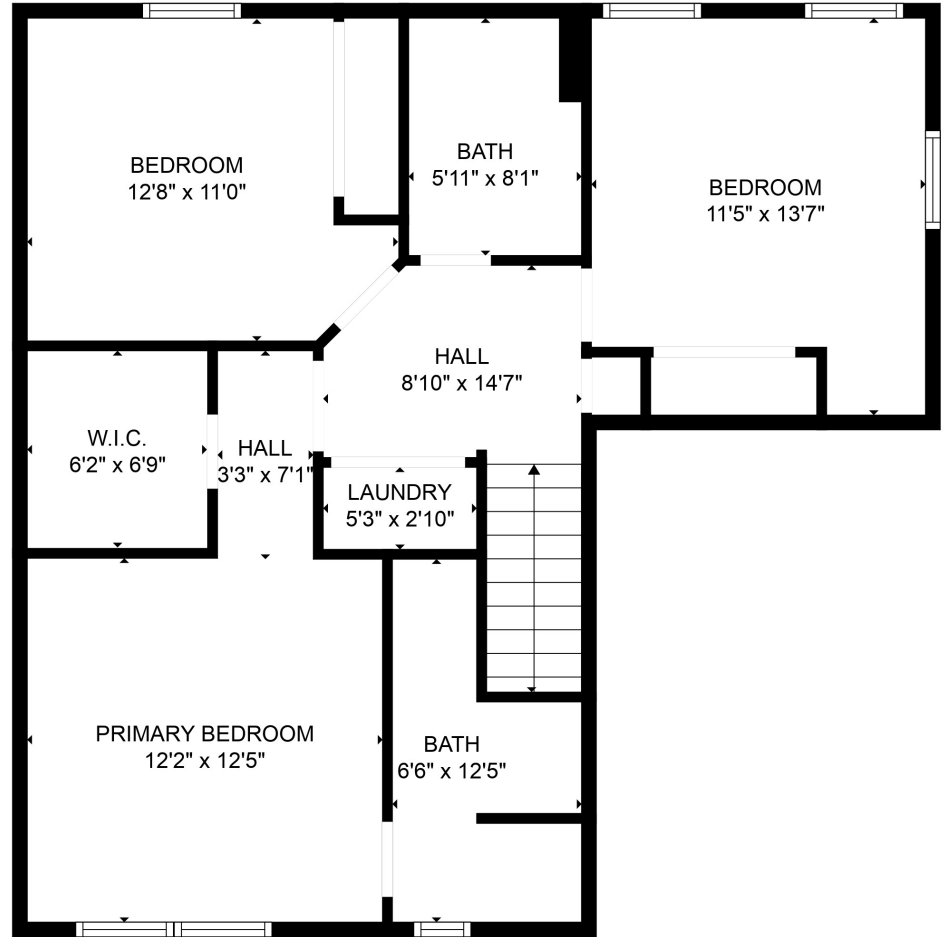

FLOOR 1

FLOOR 2

**TOTAL: 1377 sq. ft**  
 FLOOR 1: 633 sq. ft, FLOOR 2: 744 sq. ft

MEASUREMENTS ARE CALCULATED BY CUBICASA TECHNOLOGY. DEEMED HIGHLY RELIABLE BUT NOT GUARANTEED.

**TOTAL: 1377 sq. ft**  
FLOOR 1: 633 sq. ft, FLOOR 2: 744 sq. ft

MEASUREMENTS ARE CALCULATED BY CUBICASA TECHNOLOGY. DEEMED HIGHLY RELIABLE BUT NOT GUARANTEED.

**TOTAL: 1377 sq. ft**  
FLOOR 1: 633 sq. ft, FLOOR 2: 744 sq. ft

MEASUREMENTS ARE CALCULATED BY CUBICASA TECHNOLOGY. DEEMED HIGHLY RELIABLE BUT NOT GUARANTEED.