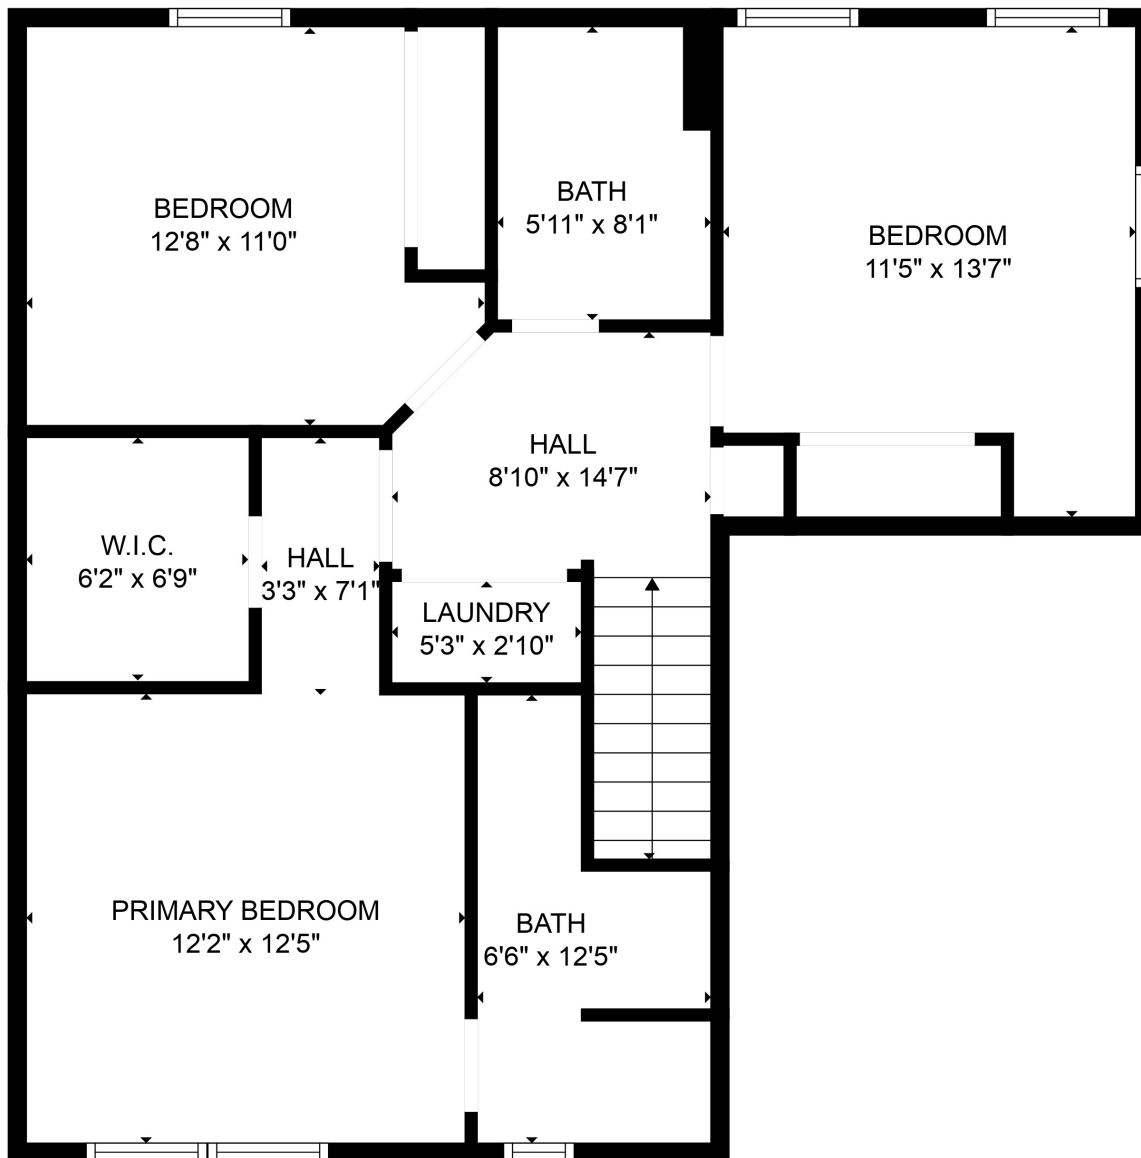

FLOOR 1

FLOOR 2

**TOTAL: 1377 sq. ft**  
 FLOOR 1: 633 sq. ft, FLOOR 2: 744 sq. ft

MEASUREMENTS ARE CALCULATED BY CUBICASA TECHNOLOGY. DEEMED HIGHLY RELIABLE BUT NOT GUARANTEED.

**TOTAL: 1377 sq. ft**  
FLOOR 1: 633 sq. ft, FLOOR 2: 744 sq. ft

MEASUREMENTS ARE CALCULATED BY CUBICASA TECHNOLOGY. DEEMED HIGHLY RELIABLE BUT NOT GUARANTEED.

**TOTAL: 1377 sq. ft**  
FLOOR 1: 633 sq. ft, FLOOR 2: 744 sq. ft

MEASUREMENTS ARE CALCULATED BY CUBICASA TECHNOLOGY. DEEMED HIGHLY RELIABLE BUT NOT GUARANTEED.