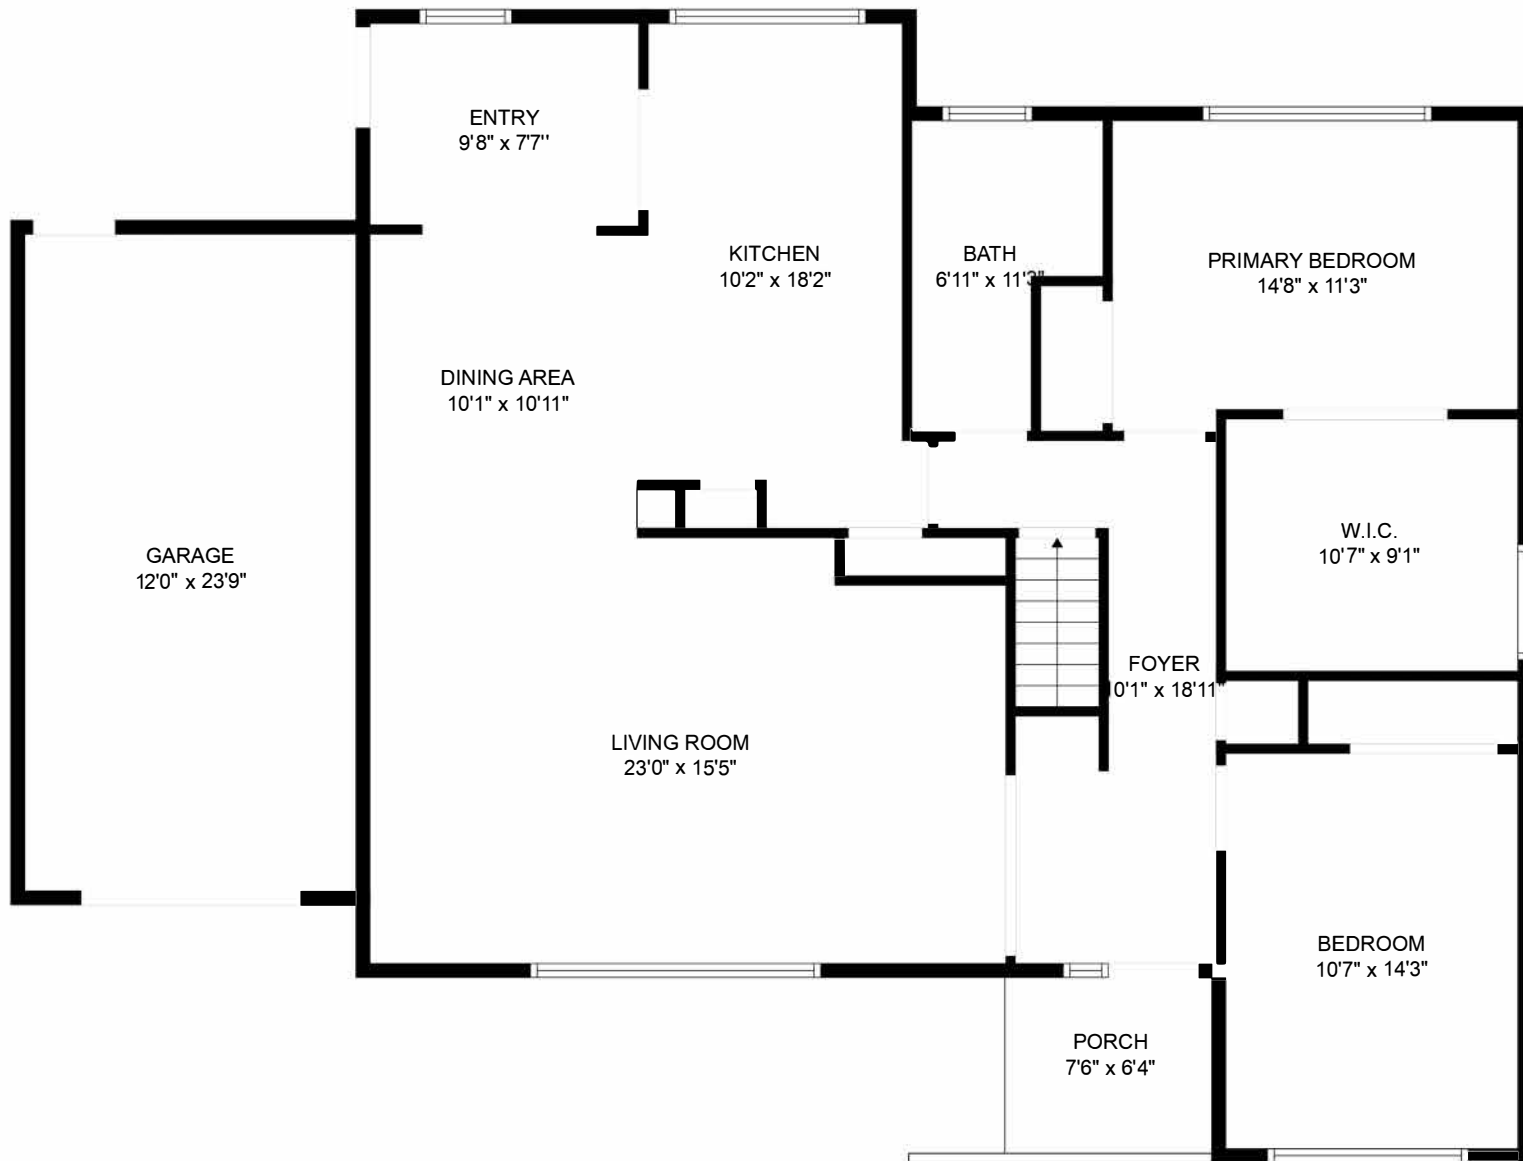

Estimated areas

FLOOR 1: 1415 sq. ft

FLOOR 2: 1466 sq. ft

TOTAL: 2881 sq. ft

Sizes and dimensions may have a slight variation from actual sizes. E&O Insured.

Estimated areas

FLOOR 1: 1415 sq. ft

FLOOR 2: 1466 sq. ft

TOTAL: 2881 sq. ft

Sizes and dimensions may have a slight variation from actual sizes. E&O Insured.

Estimated areas

FLOOR 1: 1415 sq. ft

FLOOR 2: 1466 sq. ft

TOTAL: 2881 sq. ft

Sizes and dimensions may have a slight variation from actual sizes. E&O Insured.