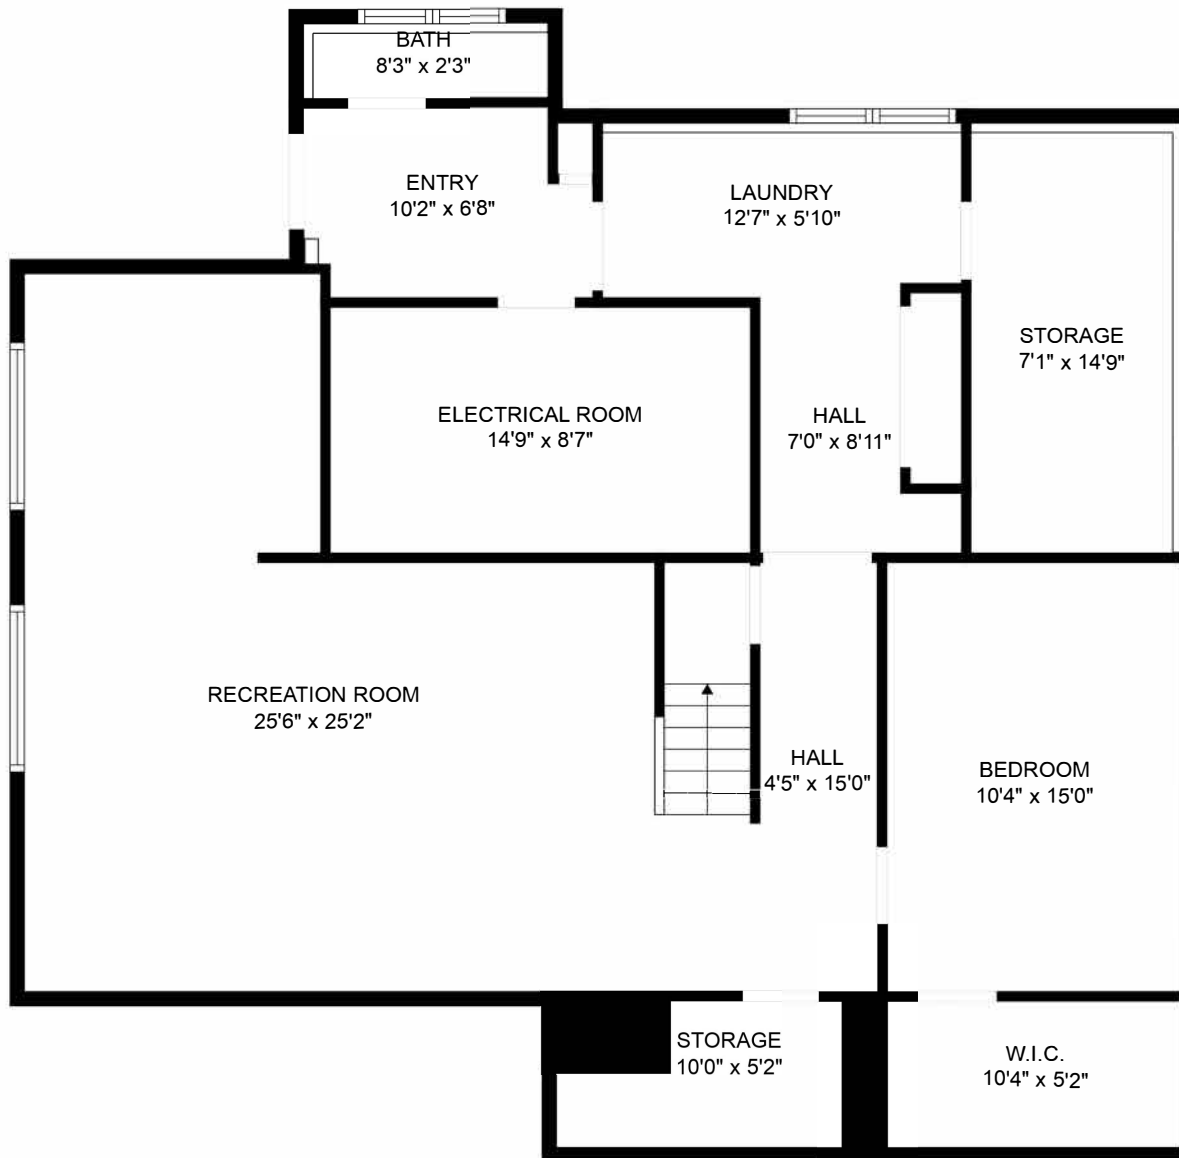

Estimated areas

FLOOR 1: 1415 sq. ft

FLOOR 2: 1466 sq. ft

TOTAL: 2881 sq. ft

Sizes and dimensions may have a slight variation from actual sizes. E&O Insured.

Estimated areas

FLOOR 1: 1415 sq. ft

FLOOR 2: 1466 sq. ft

TOTAL: 2881 sq. ft

Sizes and dimensions may have a slight variation from actual sizes. E&O Insured.

Estimated areas

FLOOR 1: 1415 sq. ft

FLOOR 2: 1466 sq. ft

TOTAL: 2881 sq. ft

Sizes and dimensions may have a slight variation from actual sizes. E&O Insured.