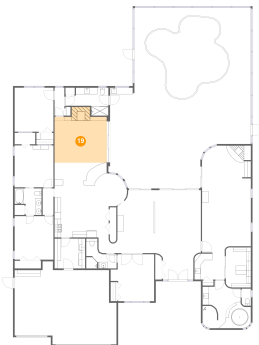

19 Floor 1 - Dining Area

Dimensions: 16'1" x 14'2"
Area: 247 sq. ft
Counted as Living Area:
Yes

Heated: Yes
Finished: Yes
Enclosed: Yes
Contiguous:
Yes
Permitted: Yes
Wet Space: No
Addition: No
Conversion: No