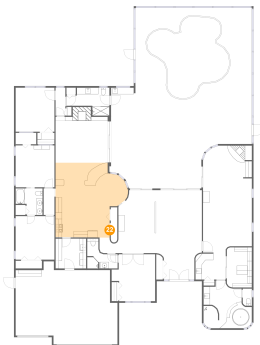

22 Floor 1 - Patio

Dimensions: 22'5" x 23'1"
Area: 429 sq. ft
Counted as Living Area: Yes

Heated: No
Finished: Yes
Enclosed: No
Contiguous: Yes
Permitted: Yes
Wet Space: No
Addition: No
Conversion: No