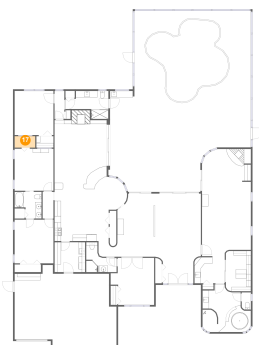

17 Floor 1 - W.i.c.

Dimensions: 6'4" x 3'6"
Area: 22 sq. ft
Counted as Living Area: Yes

Heated: Yes
Finished: Yes
Enclosed: Yes
Contiguous: Yes
Permitted: Yes
Wet Space: No
Addition: No
Conversion: No