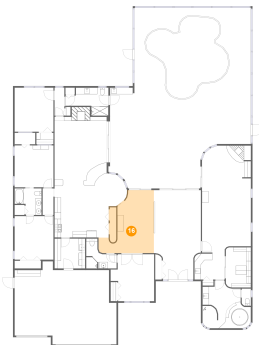

16 Floor 1 - Porch

Dimensions: 17'2" x 19'6"
Area: 263 sq. ft
Counted as Living Area: No

Heated: No
Finished: Yes
Enclosed: No
Contiguous: Yes
Permitted: Yes
Wet Space: No
Addition: No
Conversion: No