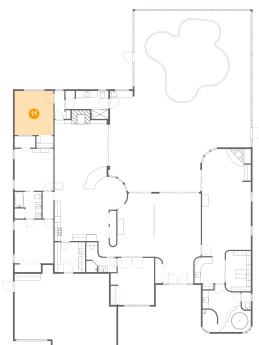

11 Floor 1 - Bedroom

Dimensions: 12'0" x 13'7"
Area: 163 sq. ft
Counted as Living Area: Yes

Heated: Yes
Finished: Yes
Enclosed: Yes
Contiguous: Yes
Permitted: Yes
Wet Space: No
Addition: No
Conversion: No