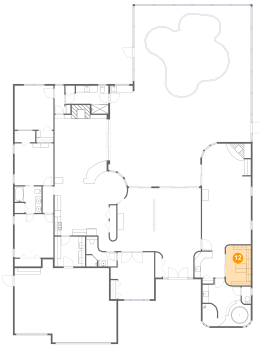

1611 Huntington Lane, Huntington Trace, Safety Harbor, Pinellas County, Florida, United States,

12 Floor 1 - W.i.c.

Dimensions: 7'9" x 12'5"
Area: 95 sq. ft
Counted as Living Area:
Yes

Heated: Yes
Finished: Yes
Enclosed: Yes
Contiguous:
Yes
Permitted: Yes
Wet Space: No
Addition: No
Conversion: No