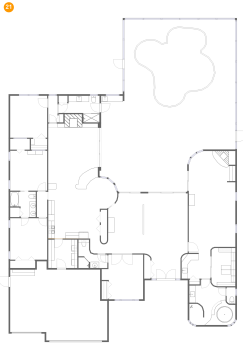

1611 Huntington Lane, Huntington Trace, Safety Harbor, Pinellas County, Florida, United States,

21 Floor 1 - Patio

Dimensions: NaN'NaN" x 0'2"
Area: 1 sq. ft
Counted as Living Area: No

Heated: No
Finished: Yes
Enclosed: No
Contiguous: Yes
Permitted: Yes
Wet Space: No
Addition: No
Conversion: No