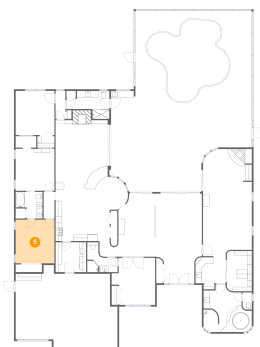

5 Floor 1 - Bedroom

Dimensions: 12'0" x 13'6"
Area: 162 sq. ft
Counted as Living Area:
Yes

Heated: Yes
Finished: Yes
Enclosed: Yes
Contiguous:
Yes
Permitted: Yes
Wet Space: No
Addition: No
Conversion: No