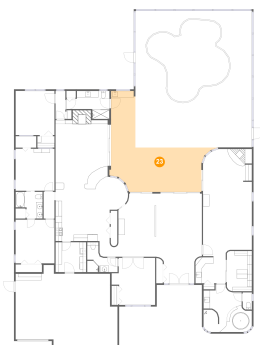

23 Floor 1 - Porch

Dimensions: 33'0" x 31'2"
Area: 501 sq. ft
Counted as Living Area: No

Heated: No
Finished: Yes
Enclosed: No
Contiguous: Yes
Permitted: Yes
Wet Space: No
Addition: No
Conversion: No