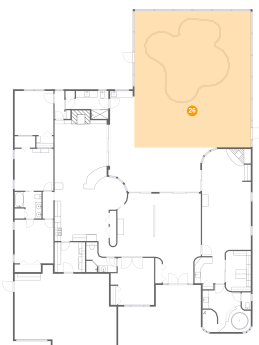

26 Floor 1 - Screened Porch

Dimensions: 36'0" x 42'1"
Area: 1517 sq. ft
Counted as Living Area: No

Heated: No
Finished: Yes
Enclosed: No
Contiguous: Yes
Permitted: Yes
Wet Space: No
Addition: No
Conversion: No