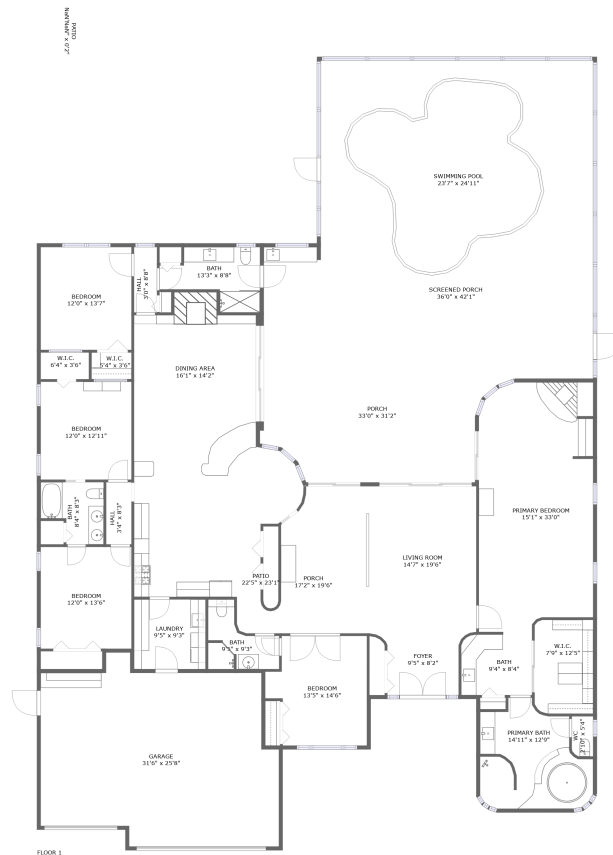

1611 Huntington Lane, Huntington Trace, Safety Harbor, Pinellas County, Florida, United States,

Property Summary

1 floors

5 bedrooms

4 bathrooms

5,883 total sqft

1 garages

2,622 Gross Living Area sqft