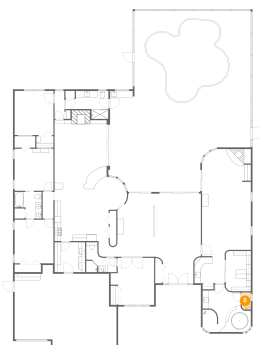

8 Floor 1 - Wc

Dimensions: 2'10" x 5'4"
Area: 15 sq. ft
Counted as Living Area:
Yes

Heated: Yes
Finished: Yes
Enclosed: Yes
Contiguous:
Yes
Permitted: Yes
Wet Space: Yes
Addition: No
Conversion: No