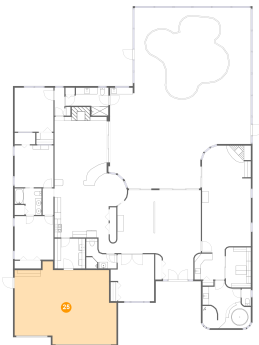

25 Floor 1 - Garage

Dimensions: 31'6" x 25'8"
Area: 677 sq. ft
Counted as Living Area: No

Heated: No
Finished: No
Enclosed: Yes
Contiguous: Yes
Permitted: Yes
Wet Space: No
Addition: No
Conversion: No