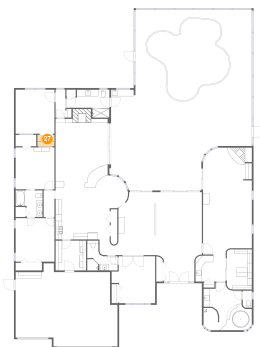

1611 Huntington Lane, Huntington Trace, Safety Harbor, Pinellas County, Florida, United States,

27 Floor 1 - W.i.c.

Dimensions: 5'4" x 3'6"
Area: 19 sq. ft
Counted as Living Area:
Yes

Heated: Yes
Finished: Yes
Enclosed: Yes
Contiguous:
Yes
Permitted: Yes
Wet Space: No
Addition: No
Conversion: No