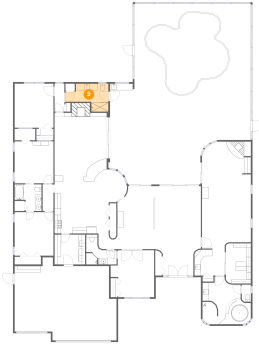

1611 Huntington Lane, Huntington Trace, Safety Harbor, Pinellas County, Florida, United States,

9 Floor 1 - Bath

Dimensions: 13'3" x 8'8"
Area: 83 sq. ft
Counted as Living Area: No

Heated: Yes
Finished: Yes
Enclosed: Yes
Contiguous: No
Permitted: Yes
Wet Space: Yes
Addition: No
Conversion: No