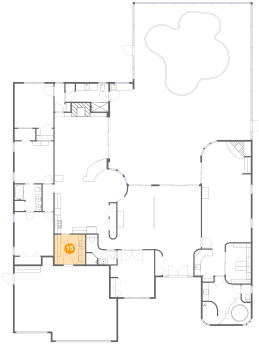

1611 Huntington Lane, Huntington Trace, Safety Harbor, Pinellas County, Florida, United States,

15 Floor 1 - Laundry

Dimensions: 9'5" x 9'3"
Area: 87 sq. ft
Counted as Living Area: No

Heated: Yes
Finished: Yes
Enclosed: Yes
Contiguous: No
Permitted: Yes
Wet Space: No
Addition: No
Conversion: No