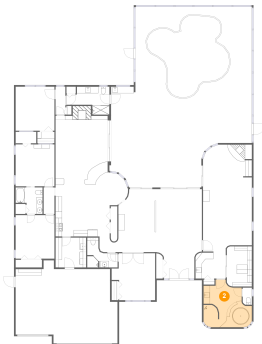

2 Floor 1 - Primary Bath

Dimensions: 14'11" x 12'9"
Area: 171 sq. ft
Counted as Living Area:
Yes

Heated: Yes
Finished: Yes
Enclosed: Yes
Contiguous:
Yes
Permitted: Yes
Wet Space: Yes
Addition: No
Conversion: No