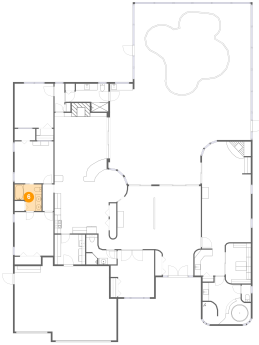

1611 Huntington Lane, Huntington Trace, Safety Harbor, Pinellas County, Florida, United States,

6 Floor 1 - Bath

Dimensions: 8'4" x 8'3"
Area: 57 sq. ft
Counted as Living Area:
Yes

Heated: Yes
Finished: Yes
Enclosed: Yes
Contiguous:
Yes
Permitted: Yes
Wet Space: Yes
Addition: No
Conversion: No