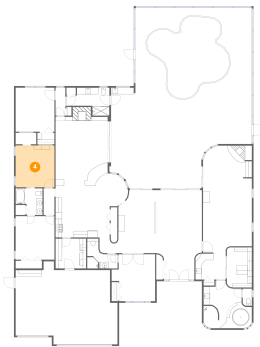

4 Floor 1 - Bedroom

Dimensions: 12'0" x 12'11"
Area: 156 sq. ft
Counted as Living Area:
Yes

Heated: Yes
Finished: Yes
Enclosed: Yes
Contiguous:
Yes
Permitted: Yes
Wet Space: No
Addition: No
Conversion: No