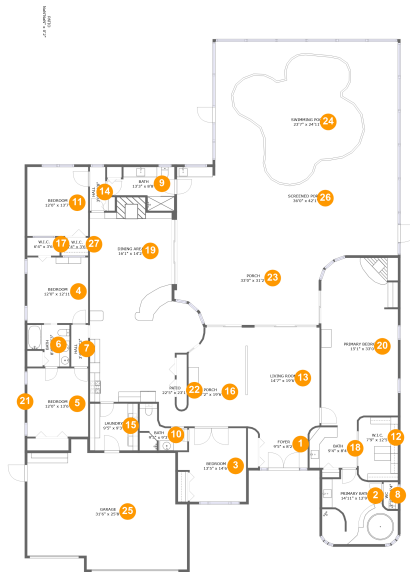

1611 Huntington Lane, Huntington Trace, Safety Harbor, Pinellas County, Florida, United States,

Room Dimensions

Floor 1

Total sqft: 5883

Living area: 2622

#	Room name	Dimensions	Area (sqft)	Counted as Living Area
1	Foyer	9'5" x 8'2"	79 sq. ft	Yes
2	Primary Bath	14'11" x 12'9"	171 sq. ft	Yes
3	Bedroom	13'5" x 14'6"	170 sq. ft	Yes
4	Bedroom	12'0" x 12'11"	156 sq. ft	Yes
5	Bedroom	12'0" x 13'6"	162 sq. ft	Yes
6	Bath	8'4" x 8'3"	57 sq. ft	Yes
7	Hall	3'4" x 8'3"	28 sq. ft	Yes
8	Wc	2'10" x 5'4"	15 sq. ft	Yes
9	Bath	13'3" x 8'8"	83 sq. ft	No
10	Bath	9'5" x 9'3"	57 sq. ft	Yes
11	Bedroom	12'0" x 13'7"	163 sq. ft	Yes

Scan captured on Mon, 06 May 2024 14:44:17 GMT

Information is calculated by CubiCasa technology; deemed highly reliable but not guaranteed.