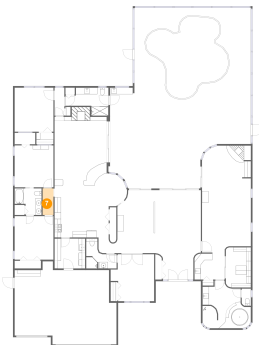

7 Floor 1 - Hall

Dimensions: 3'4" x 8'3"
Area: 28 sq. ft
Counted as Living Area:
Yes

Heated: Yes
Finished: Yes
Enclosed: Yes
Contiguous:
Yes
Permitted: Yes
Wet Space: No
Addition: No
Conversion: No