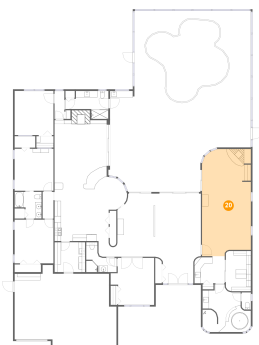

20 Floor 1 - Primary Bedroom

Dimensions: 15'1" x 33'0"
Area: 476 sq. ft
Counted as Living Area:
Yes

Heated: Yes
Finished: Yes
Enclosed: Yes
Contiguous:
Yes
Permitted: Yes
Wet Space: No
Addition: No
Conversion: No