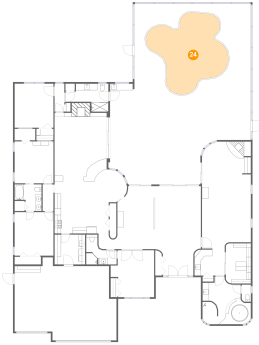

1611 Huntington Lane, Huntington Trace, Safety Harbor, Pinellas County, Florida, United States,

24 Floor 1 - Swimming Pool

Dimensions: 23'7" x 24'11"
Area: 411 sq. ft
Counted as Living Area:
Yes

Heated: No
Finished: No
Enclosed: No
Contiguous:
Yes
Permitted: No
Wet Space: No
Addition: No
Conversion: No