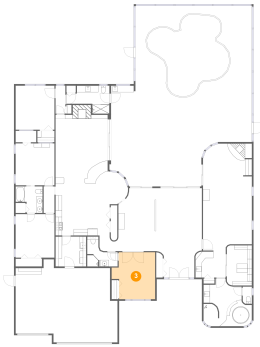

1611 Huntington Lane, Huntington Trace, Safety Harbor, Pinellas County, Florida, United States,

3 Floor 1 - Bedroom

Dimensions: 13'5" x 14'6"
Area: 170 sq. ft
Counted as Living Area:
Yes

Heated: Yes
Finished: Yes
Enclosed: Yes
Contiguous:
Yes
Permitted: Yes
Wet Space: No
Addition: No
Conversion: No