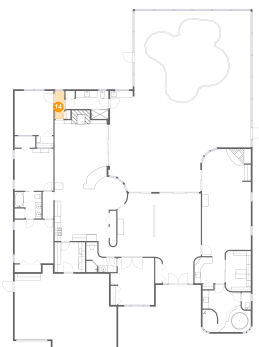

14 Floor 1 - Hall

Dimensions: 3'0" x 8'8"
Area: 26 sq. ft
Counted as Living Area:
Yes

Heated: Yes
Finished: Yes
Enclosed: Yes
Contiguous:
Yes
Permitted: Yes
Wet Space: No
Addition: No
Conversion: No