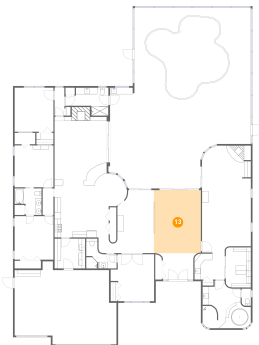

13 Floor 1 - Living Room

Dimensions: 14'7" x 19'6"
Area: 283 sq. ft
Counted as Living Area:
Yes

Heated: Yes
Finished: Yes
Enclosed: Yes
Contiguous:
Yes
Permitted: Yes
Wet Space: No
Addition: No
Conversion: No