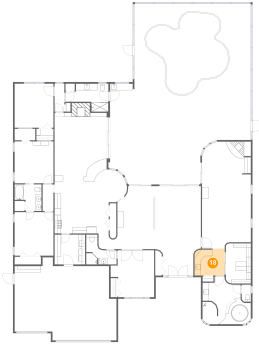

1611 Huntington Lane, Huntington Trace, Safety Harbor, Pinellas County, Florida, United States,

18 Floor 1 - Bath

Dimensions: 9'4" x 8'4"
Area: 76 sq. ft
Counted as Living Area:
Yes

Heated: Yes
Finished: Yes
Enclosed: Yes
Contiguous:
Yes
Permitted: Yes
Wet Space: Yes
Addition: No
Conversion: No