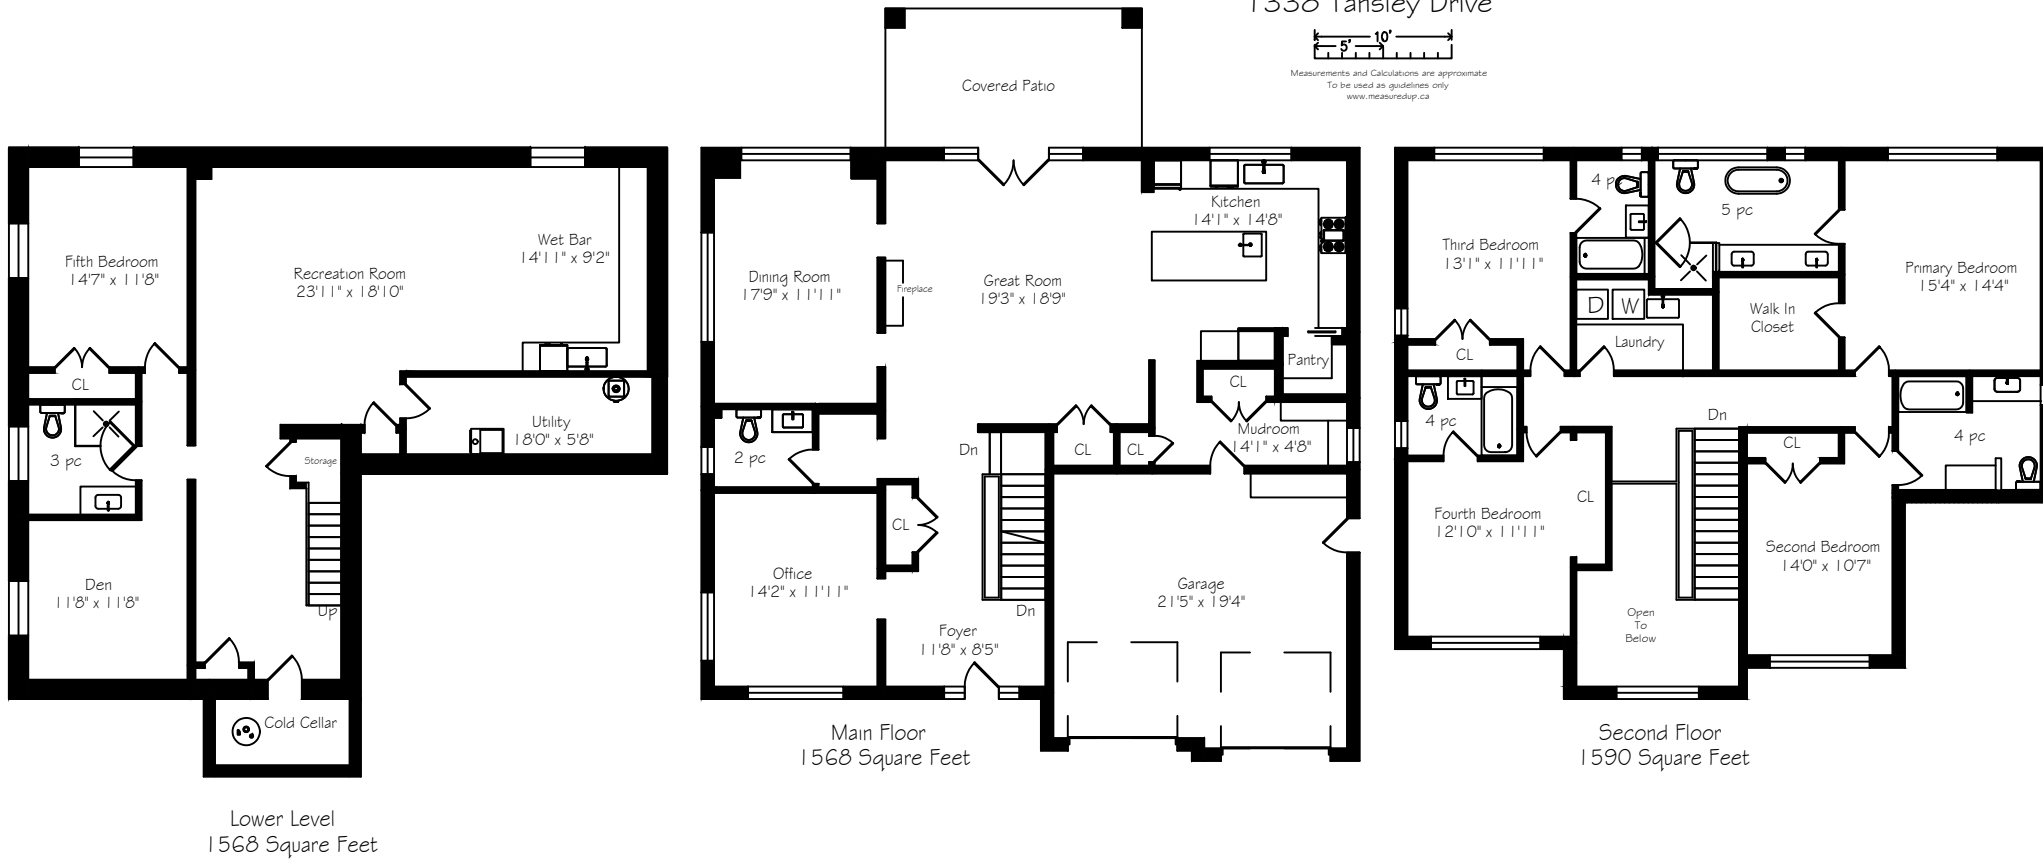

1338 Tansley Drive

Lower Level
1568 Square Feet

Main Floor
1568 Square Feet

Second Floor
1590 Square Feet