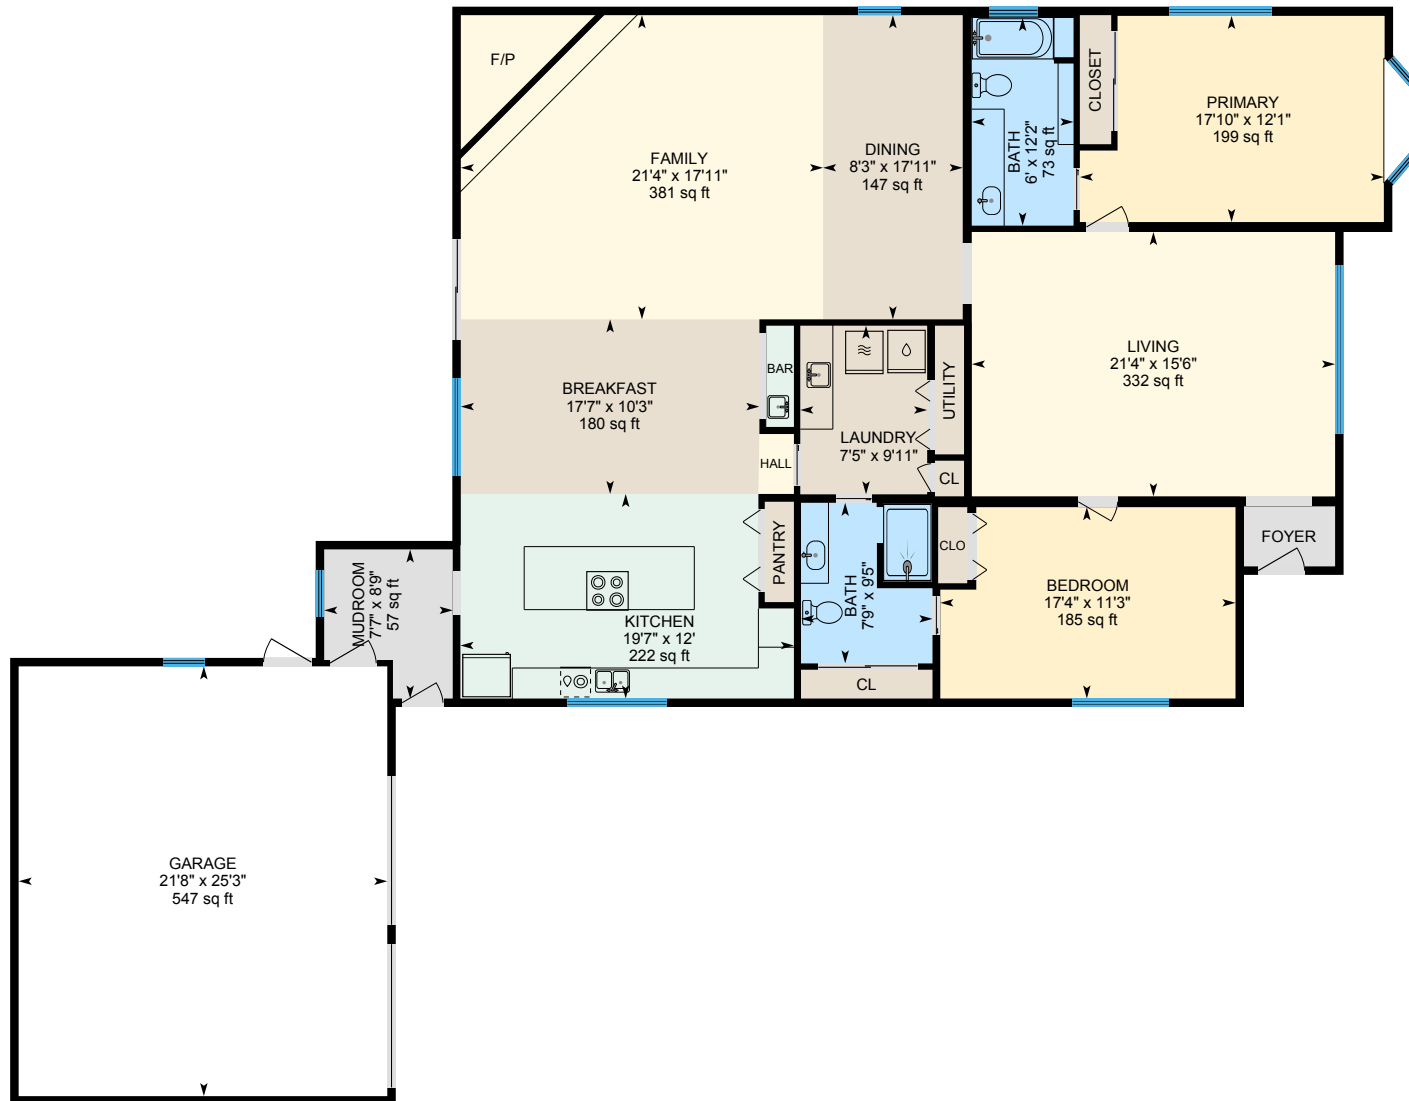

# 228 Laurel Ave, Oakdale, CA

Main Floor Finished Area 2216.19 sq ft  
Unfinished Area 591.92 sq ft

PREPARED: 2023/09/20

White regions are excluded from total floor area in iGUIDE floor plans. All room dimensions and floor areas must be considered approximate and are subject to independent verification.