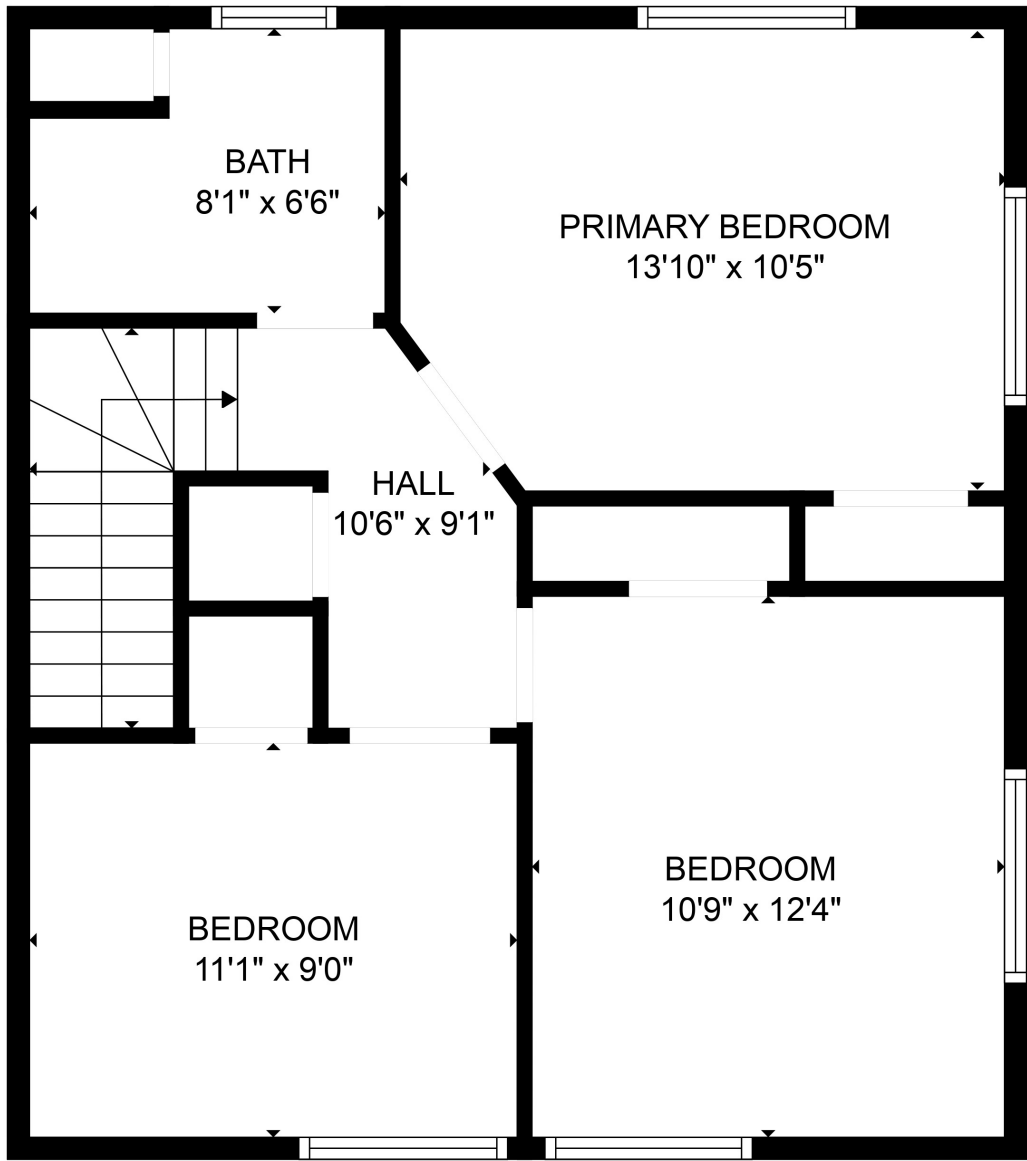

FLOOR 1

FLOOR 2

Total scanned area: 1165 sq. ft

SIZES AND DIMENSIONS ARE APPROXIMATE. ACTUAL MAY VARY.

Total scanned area: 1165 sq. ft

SIZES AND DIMENSIONS ARE APPROXIMATE. ACTUAL MAY VARY.

Total scanned area: 1165 sq. ft

SIZES AND DIMENSIONS ARE APPROXIMATE. ACTUAL MAY VARY.