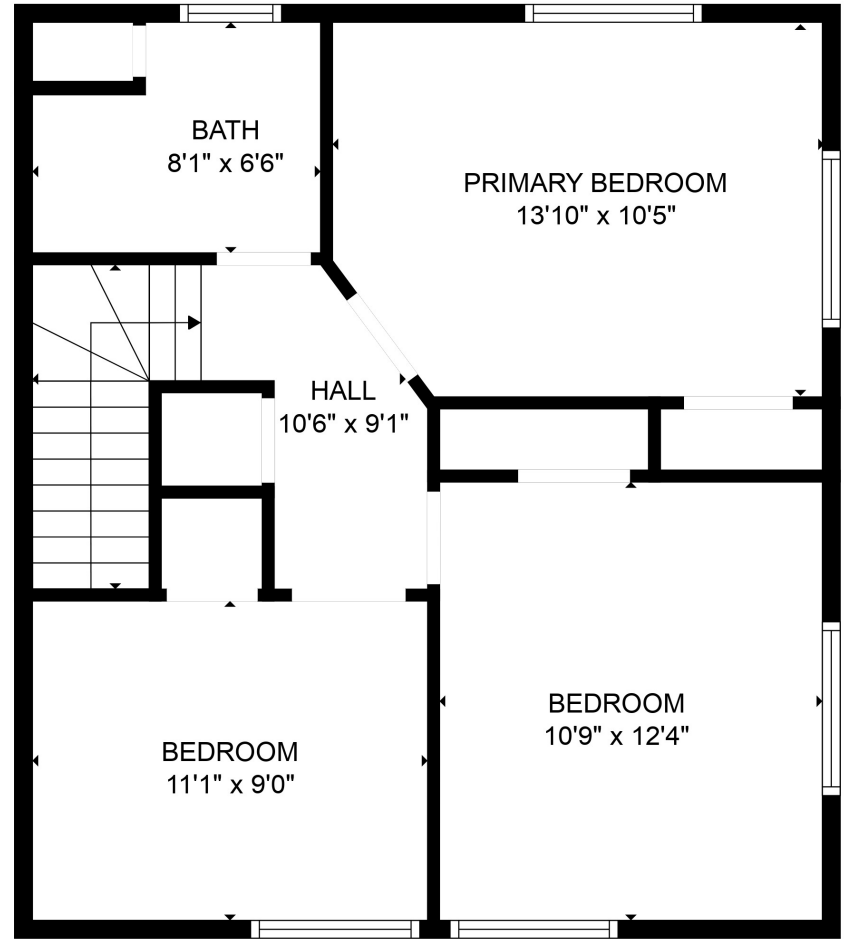

FLOOR 1

FLOOR 2

Total scanned area: 1165 sq. ft

SIZES AND DIMENSIONS ARE APPROXIMATE. ACTUAL MAY VARY.

Total scanned area: 1165 sq. ft

SIZES AND DIMENSIONS ARE APPROXIMATE. ACTUAL MAY VARY.

Total scanned area: 1165 sq. ft

SIZES AND DIMENSIONS ARE APPROXIMATE. ACTUAL MAY VARY.