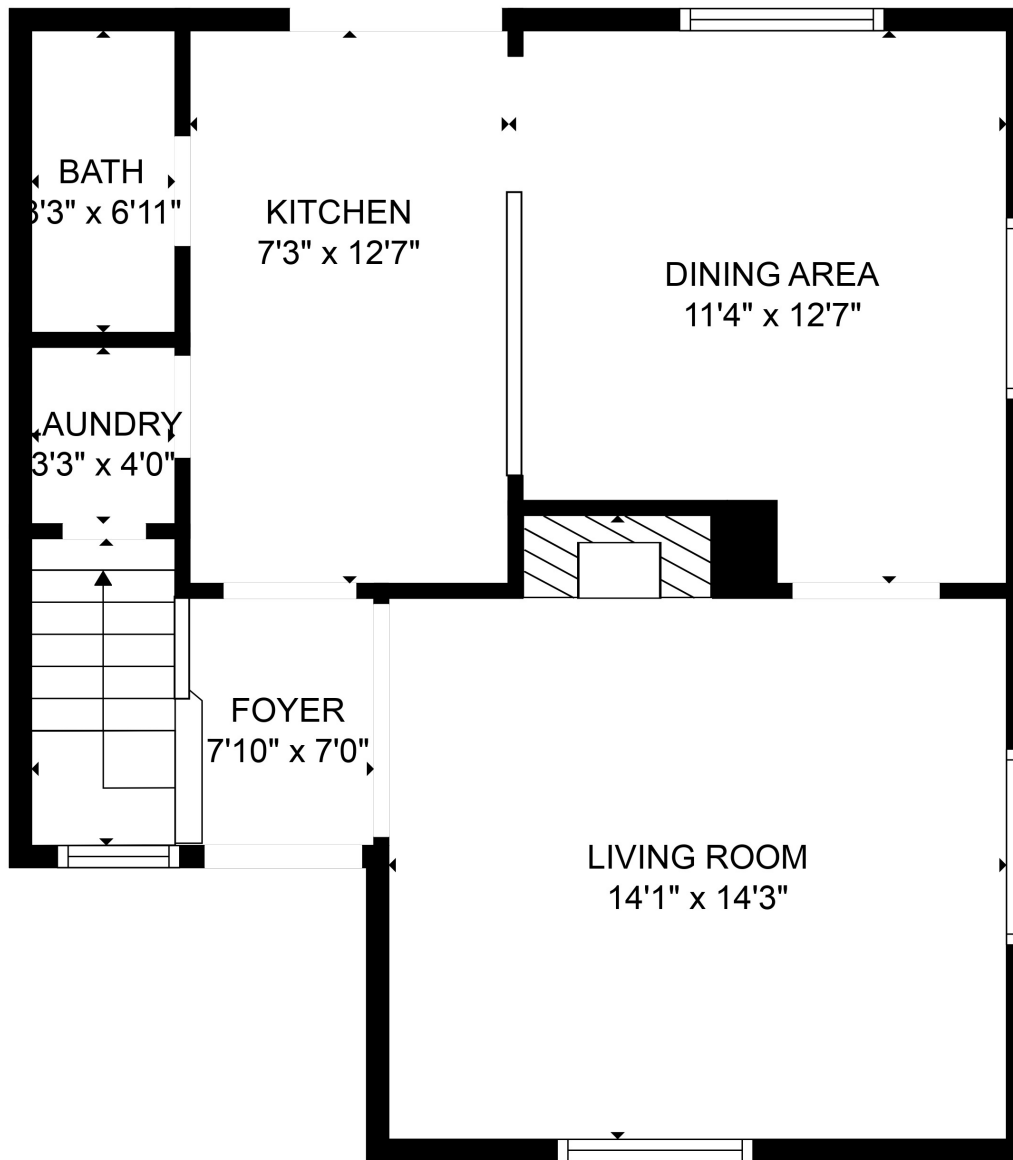

FLOOR 1

FLOOR 2

Total scanned area: 1165 sq. ft

SIZES AND DIMENSIONS ARE APPROXIMATE. ACTUAL MAY VARY.

Total scanned area: 1165 sq. ft

SIZES AND DIMENSIONS ARE APPROXIMATE. ACTUAL MAY VARY.

Total scanned area: 1165 sq. ft

SIZES AND DIMENSIONS ARE APPROXIMATE. ACTUAL MAY VARY.