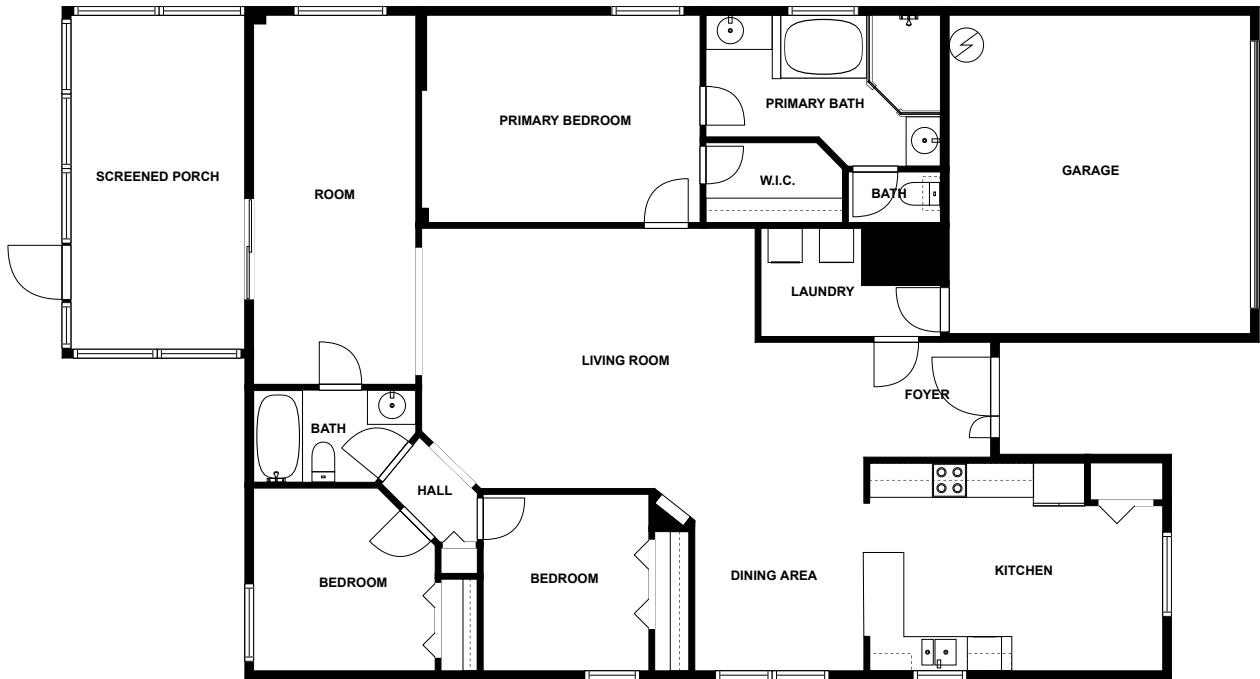

## Highlights

1 Kitchen

1 Living room

3 Bedroom

3 Bath

21 Doors

17 Windows

# Floor plan

fvm

SIZES AND DIMENSIONS ARE APPROXIMATE, ACTUAL MAY VARY.

## Appendix 1: Data sheet

Garage - 1	Utility - 1	Utility - Laundry - 1
Bath - 3	Bath - Master - 1	Bath - Toilet - 1
Closet - 1	Closet - WalkIn - 1	Bedroom - 3
Bedroom - Master - 1	Hall - 1	Room - 1
Outdoor - 1	Outdoor - Porch - 1	Outdoor - Porch - Screen - 1
Entry - 1	Entry - Foyer - 1	Kitchen - 1
LivingRoom - 1	Dining - 1	Dining - Open - 1