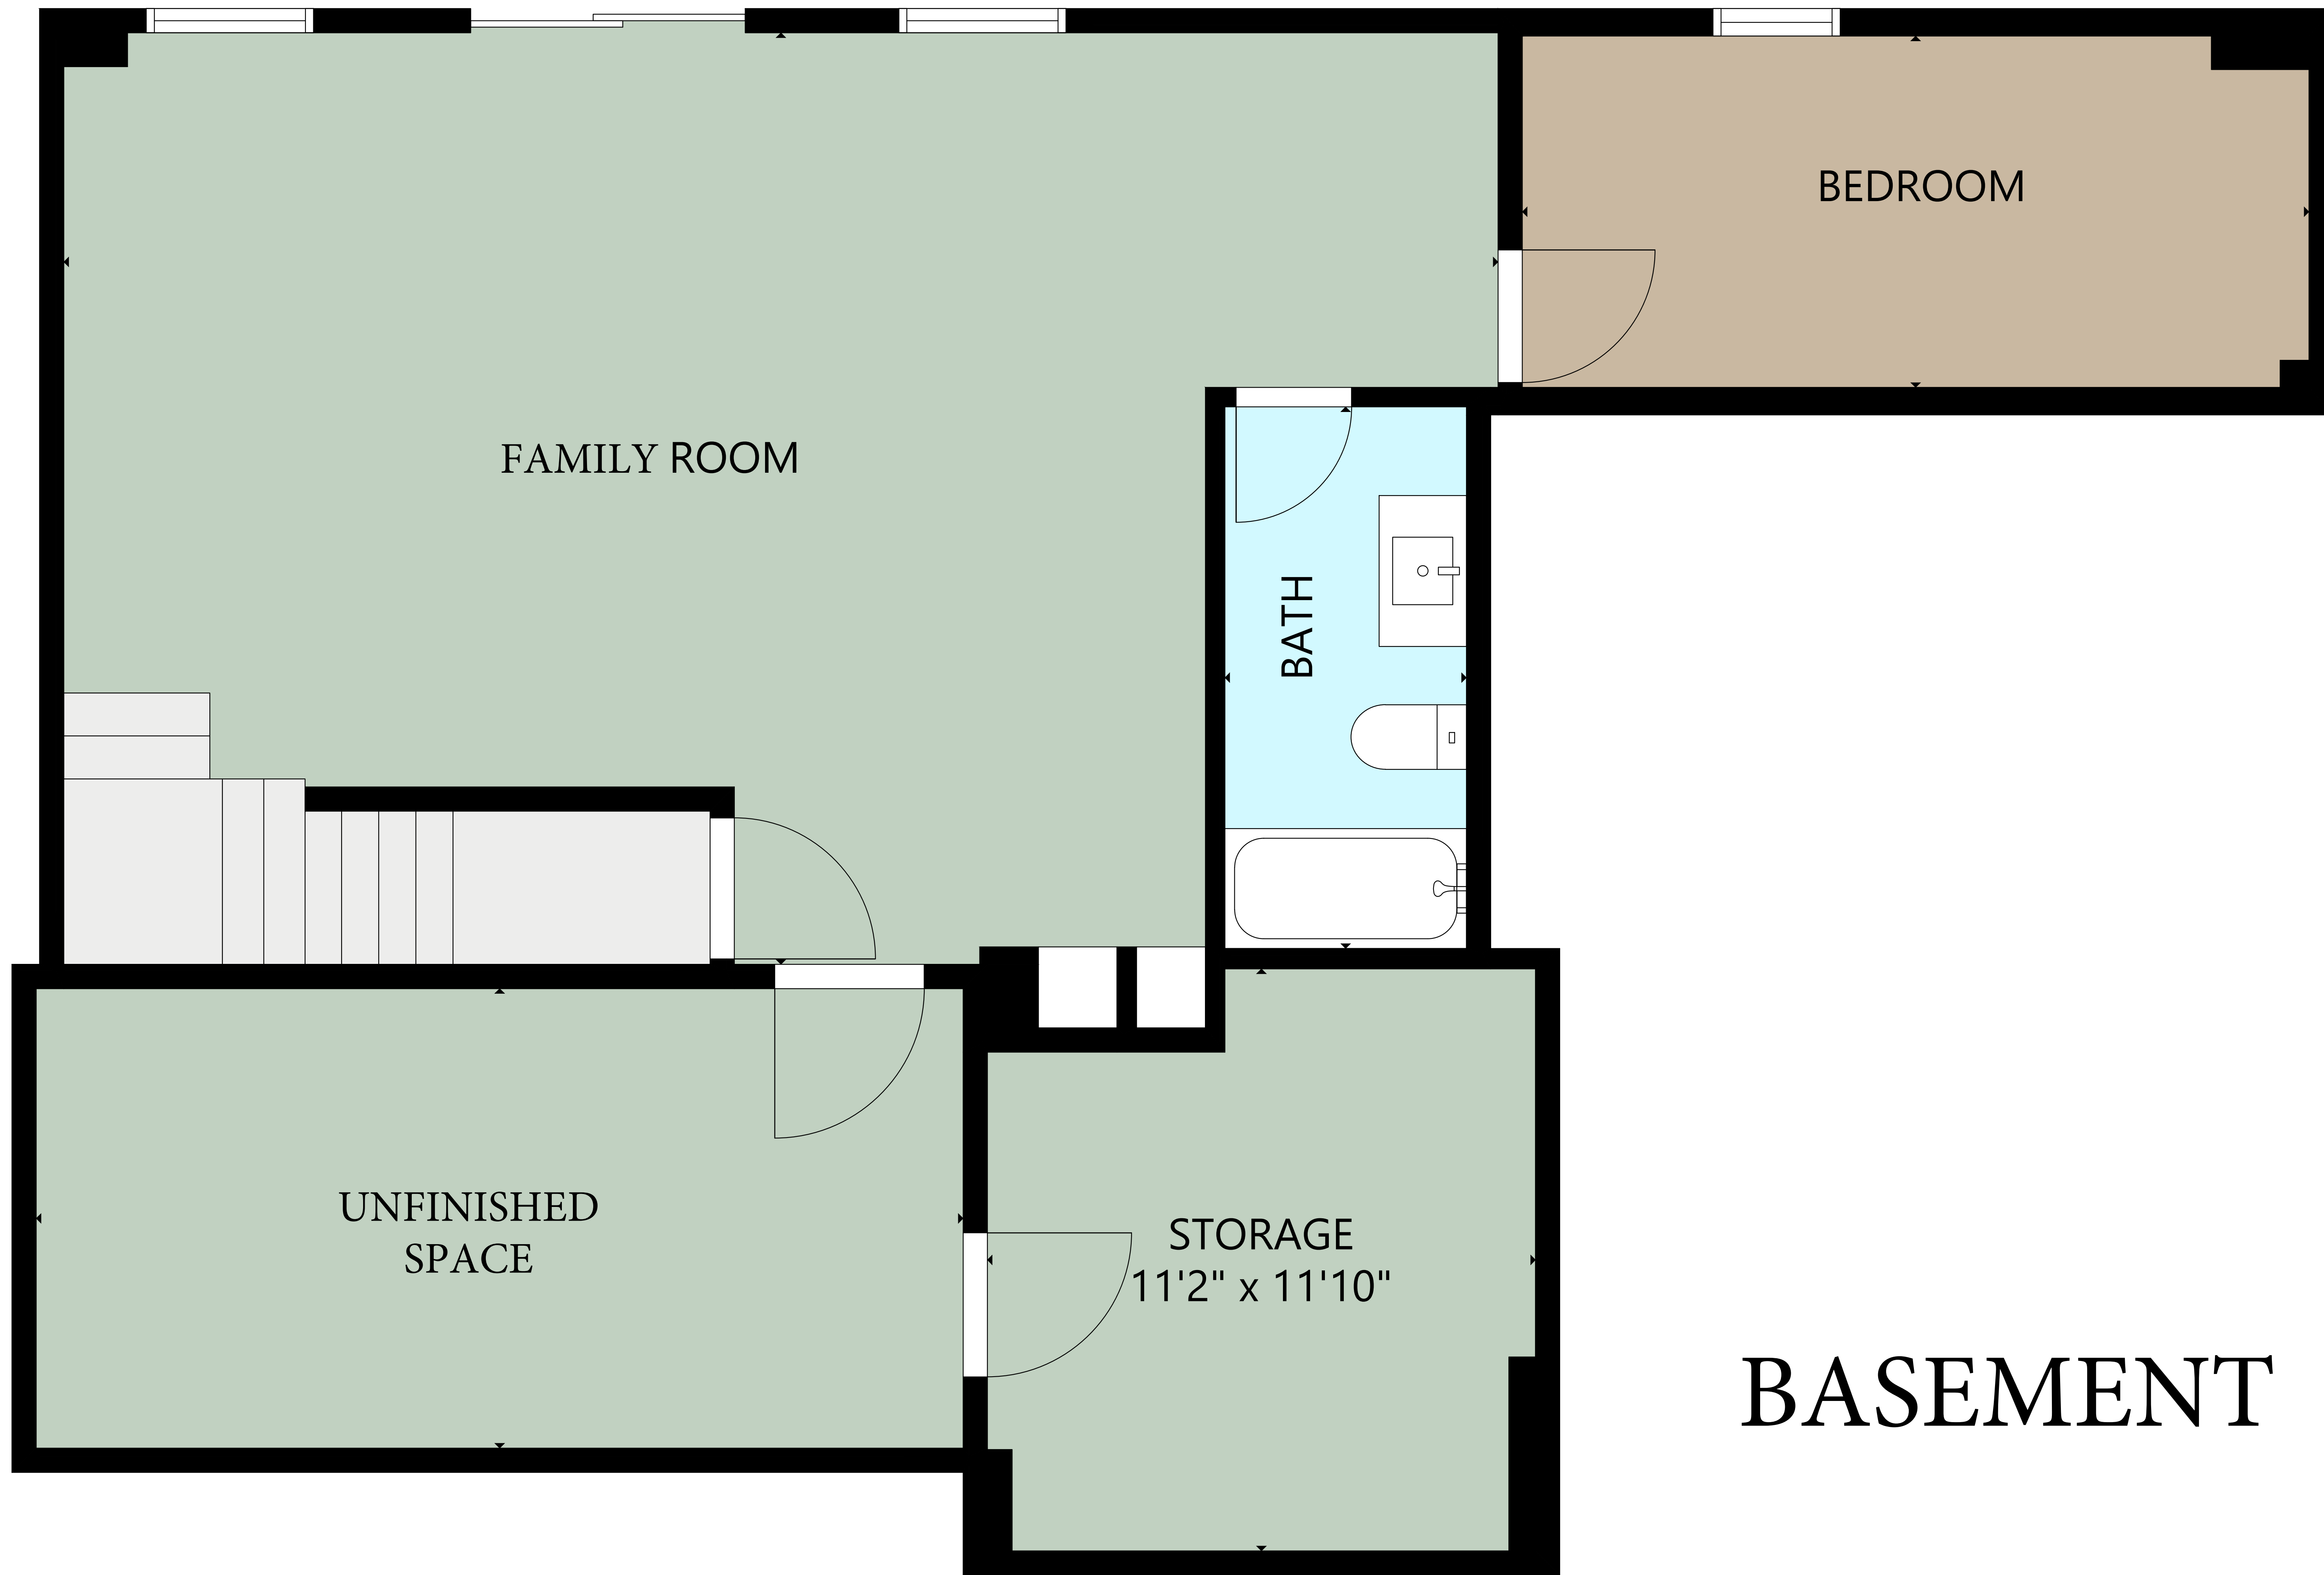

MAIN LEVEL

UPPER LEVEL

FAMILY ROOM

BEDROOM

BATH

UNFINISHED
SPACE

STORAGE
11'2" x 11'10"

BASEMENT