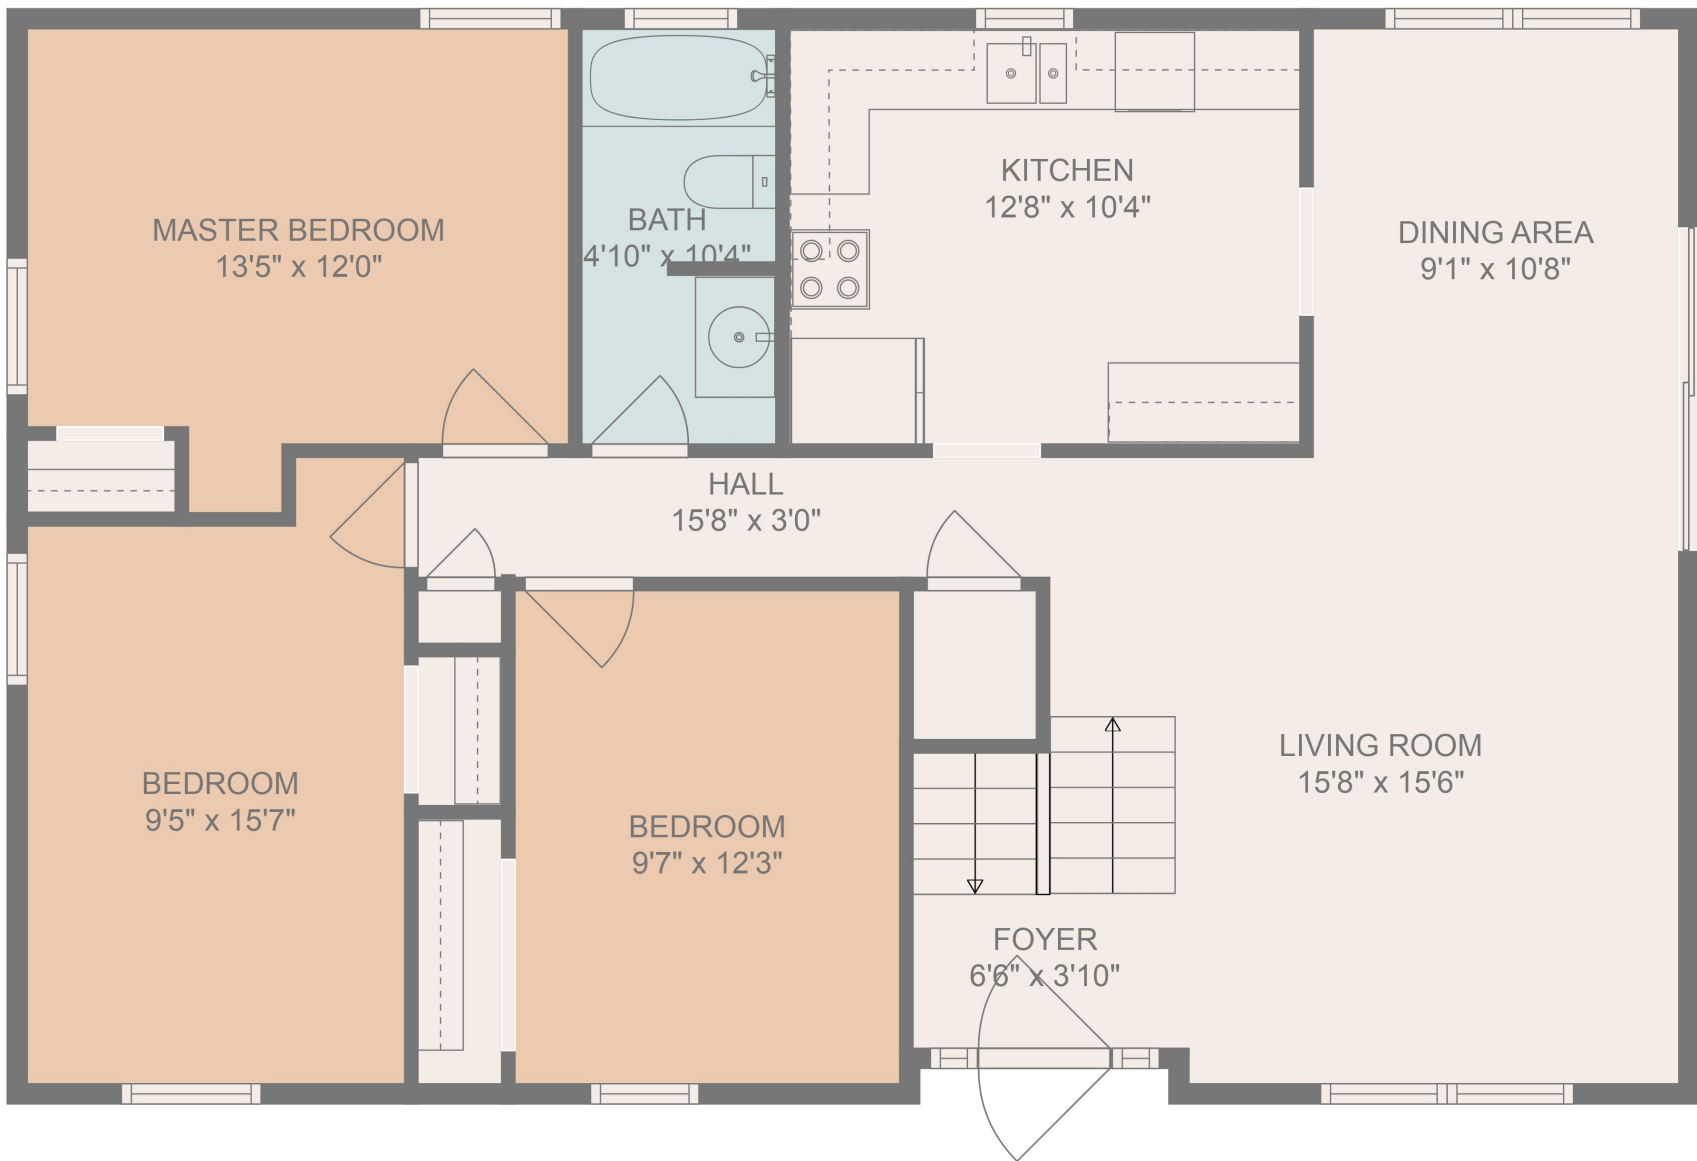

FLOOR 2

FLOOR 1

GROSS INTERNAL AREA  
 FLOOR 1: 437 sq. ft, FLOOR 2: 1070 sq. ft  
 EXCLUDED AREAS: GARAGE: 494 sq. ft  
 TOTAL: 1507 sq. ft

Real Estate VisuAll's sizes and dimensions are deemed highly reliable, but approximate. Actual measurements may vary

GROSS INTERNAL AREA  
 FLOOR 1: 437 sq. ft, FLOOR 2: 1070 sq. ft  
 EXCLUDED AREAS: GARAGE: 494 sq. ft  
 TOTAL: 1507 sq. ft

Real Estate VisuAll's sizes and dimensions are deemed highly reliable, but approximate. Actual measurements may vary