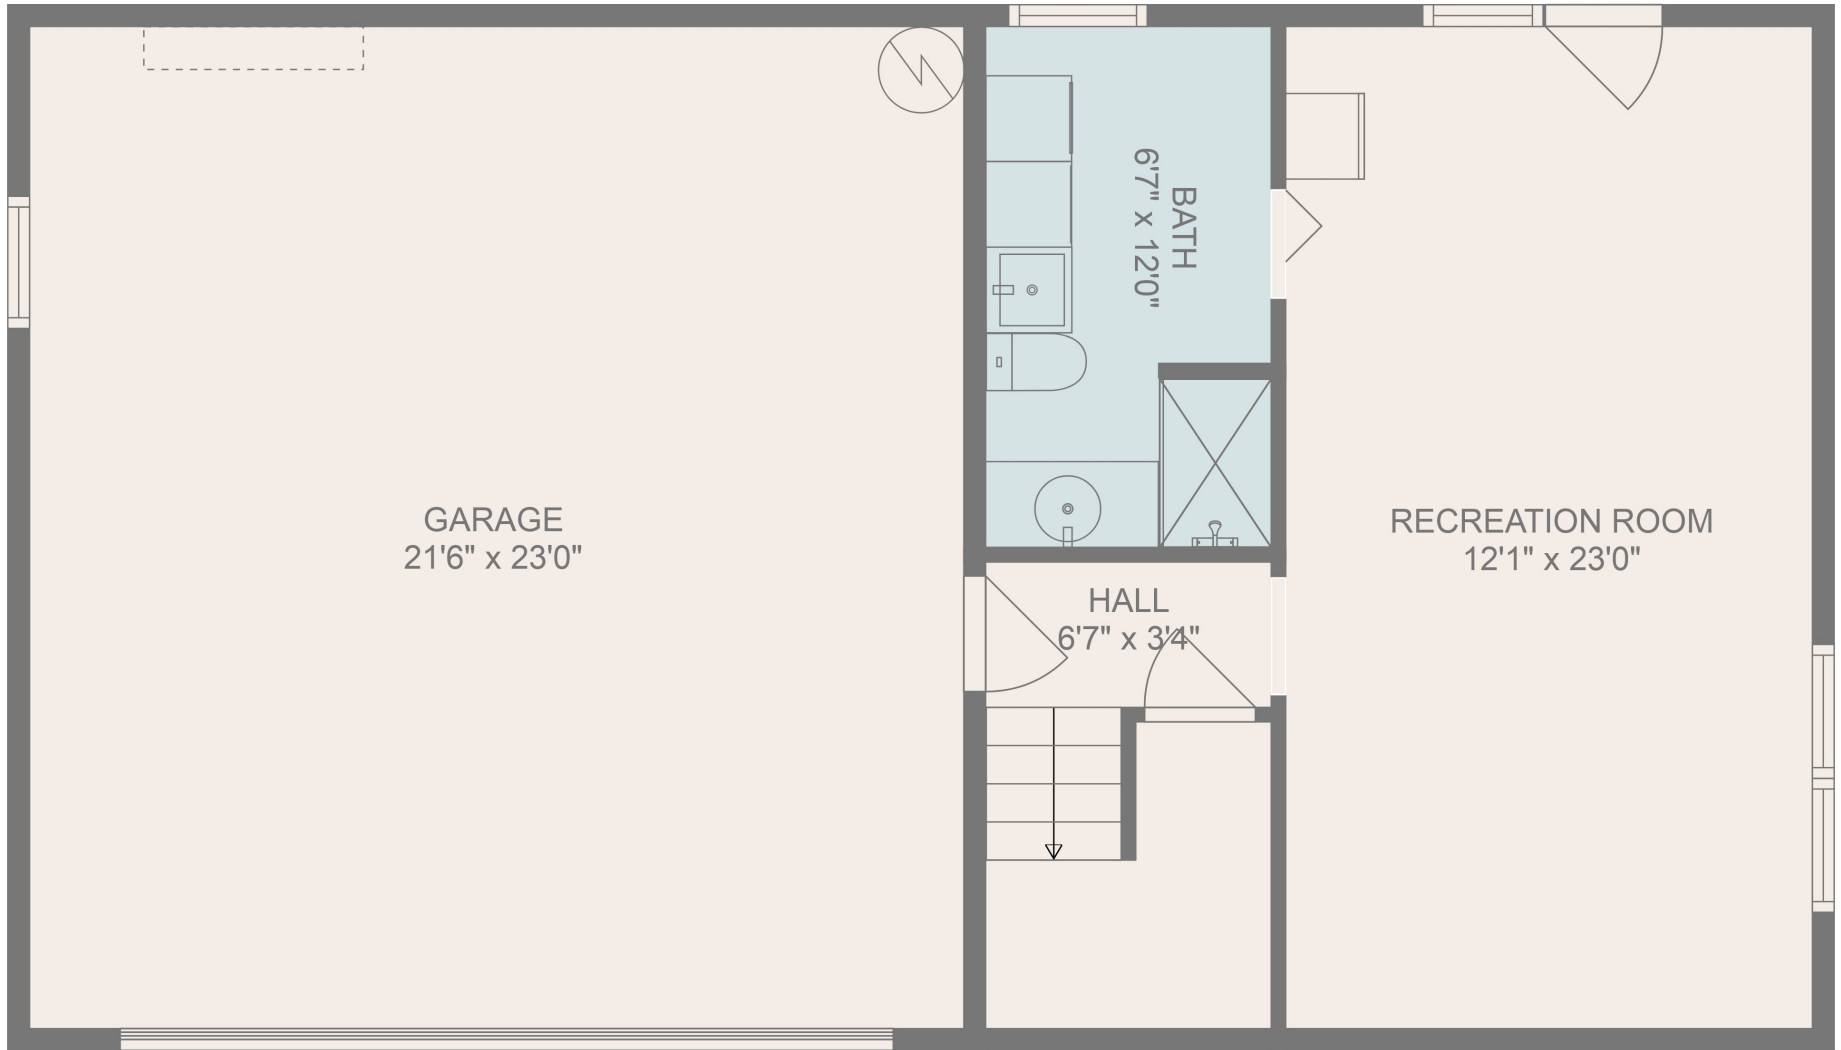

FLOOR 2

FLOOR 1

GROSS INTERNAL AREA  
 FLOOR 1: 437 sq. ft, FLOOR 2: 1070 sq. ft  
 EXCLUDED AREAS: GARAGE: 494 sq. ft  
 TOTAL: 1507 sq. ft

Real Estate VisuAll's sizes and dimensions are deemed highly reliable, but approximate. Actual measurements may vary

GROSS INTERNAL AREA  
 FLOOR 1: 437 sq. ft, FLOOR 2: 1070 sq. ft  
 EXCLUDED AREAS: GARAGE: 494 sq. ft  
 TOTAL: 1507 sq. ft

Real Estate VisuAll's sizes and dimensions are deemed highly reliable, but approximate. Actual measurements may vary