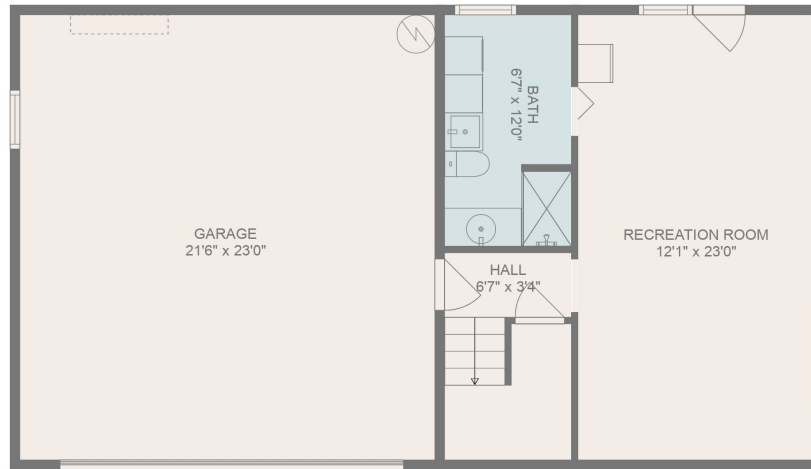

FLOOR 2

FLOOR 1

GROSS INTERNAL AREA  
 FLOOR 1: 437 sq. ft, FLOOR 2: 1070 sq. ft  
 EXCLUDED AREAS: GARAGE: 494 sq. ft  
 TOTAL: 1507 sq. ft

Real Estate VisuAll's sizes and dimensions are deemed highly reliable, but approximate. Actual measurements may vary

GROSS INTERNAL AREA  
 FLOOR 1: 437 sq. ft, FLOOR 2: 1070 sq. ft  
 EXCLUDED AREAS: GARAGE: 494 sq. ft  
 TOTAL: 1507 sq. ft

Real Estate VisuAll's sizes and dimensions are deemed highly reliable, but approximate. Actual measurements may vary