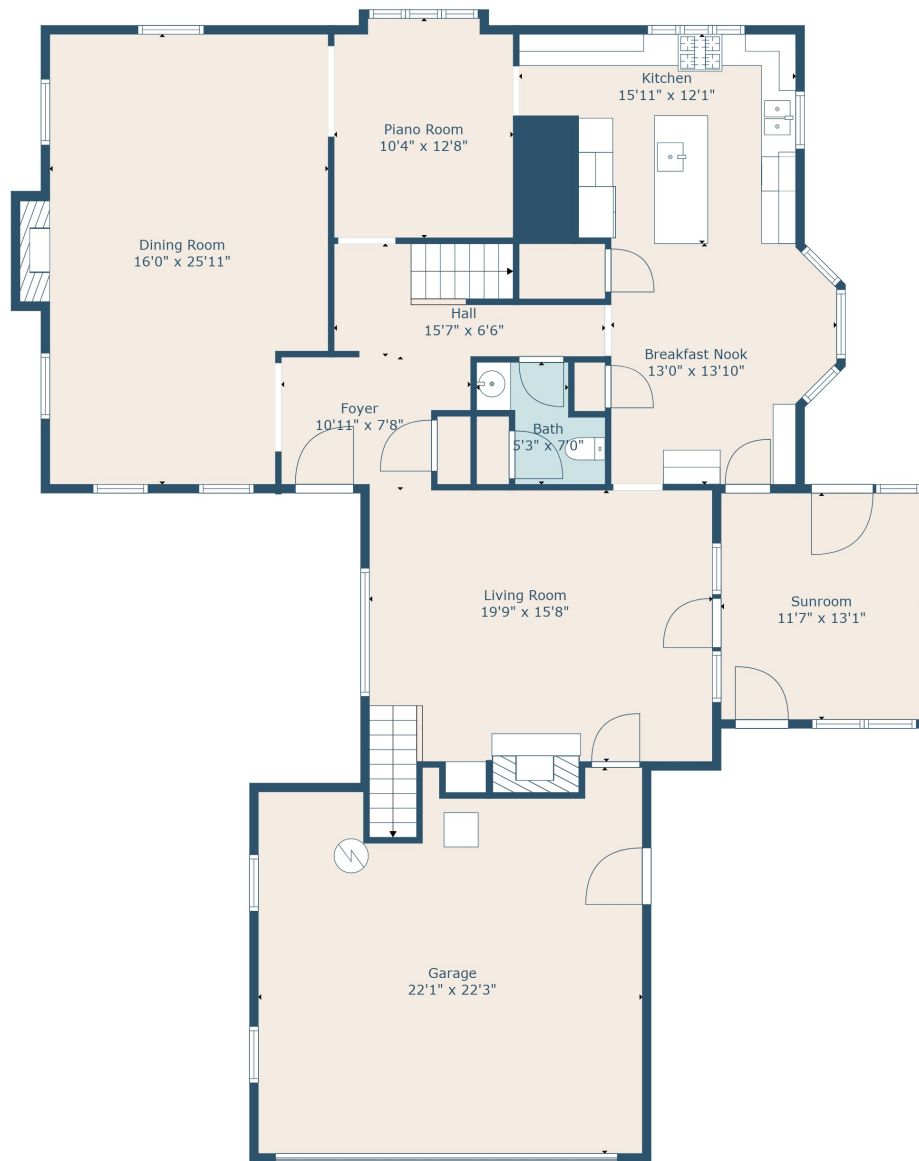

TOTAL: 3137 sq. ft
 FLOOR 1: 1639 sq. ft, FLOOR 2: 1498 sq. ft
 EXCLUDED AREAS: GARAGE: 454 sq. ft, FIREPLACE: 14 sq. ft, LOW CEILING: 120 sq. ft,
 ATTIC: 151 sq. ft

Measurements Are Calculated By Cubicasa Technology. Deemed Highly Reliable But Not Guaranteed.