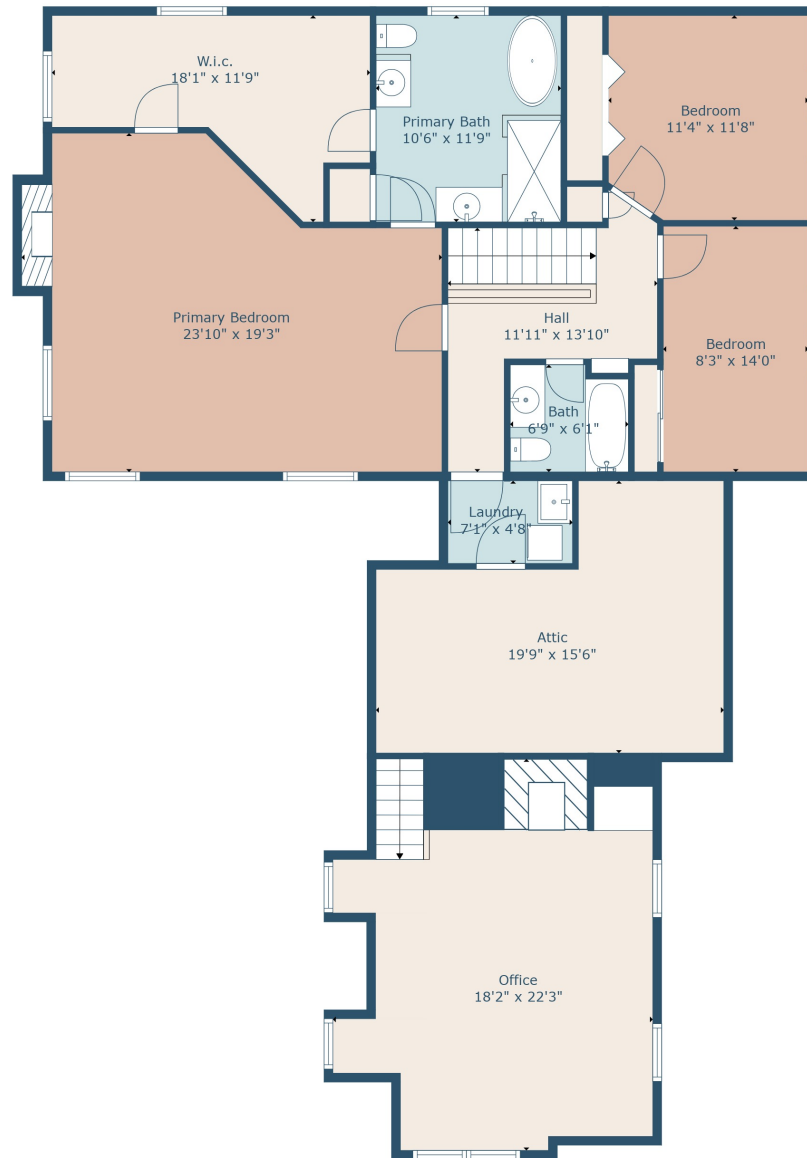

TOTAL: 3137 sq. ft
 FLOOR 1: 1639 sq. ft, FLOOR 2: 1498 sq. ft
 EXCLUDED AREAS: GARAGE: 454 sq. ft, FIREPLACE: 14 sq. ft, LOW CEILING: 120 sq. ft,
 ATTIC: 151 sq. ft

Measurements Are Calculated By Cubicasa Technology. Deemed Highly Reliable But Not Guaranteed.