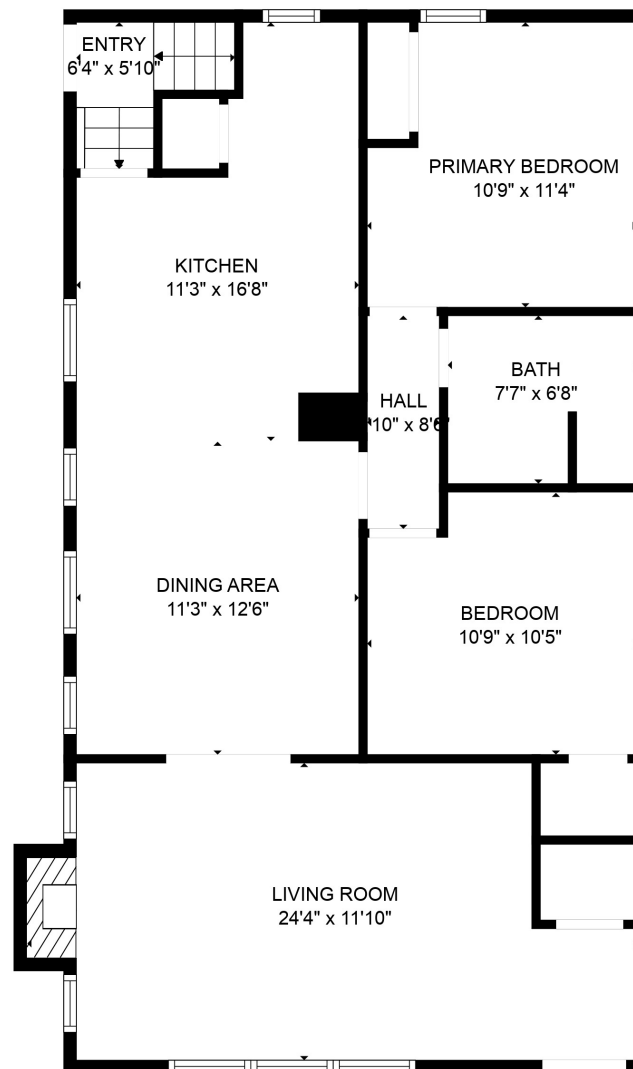

FLOOR 1

FLOOR 2

Total scanned area: 1986 sq. ft

Total scanned area: 1986 sq. ft

MEASUREMENTS ARE CALCULATED BY CUBICASA TECHNOLOGY. DEEMED HIGHLY RELIABLE BUT NOT GUARANTEED.

Total scanned area: 1986 sq. ft

MEASUREMENTS ARE CALCULATED BY CUBICASA TECHNOLOGY. DEEMED HIGHLY RELIABLE BUT NOT GUARANTEED.