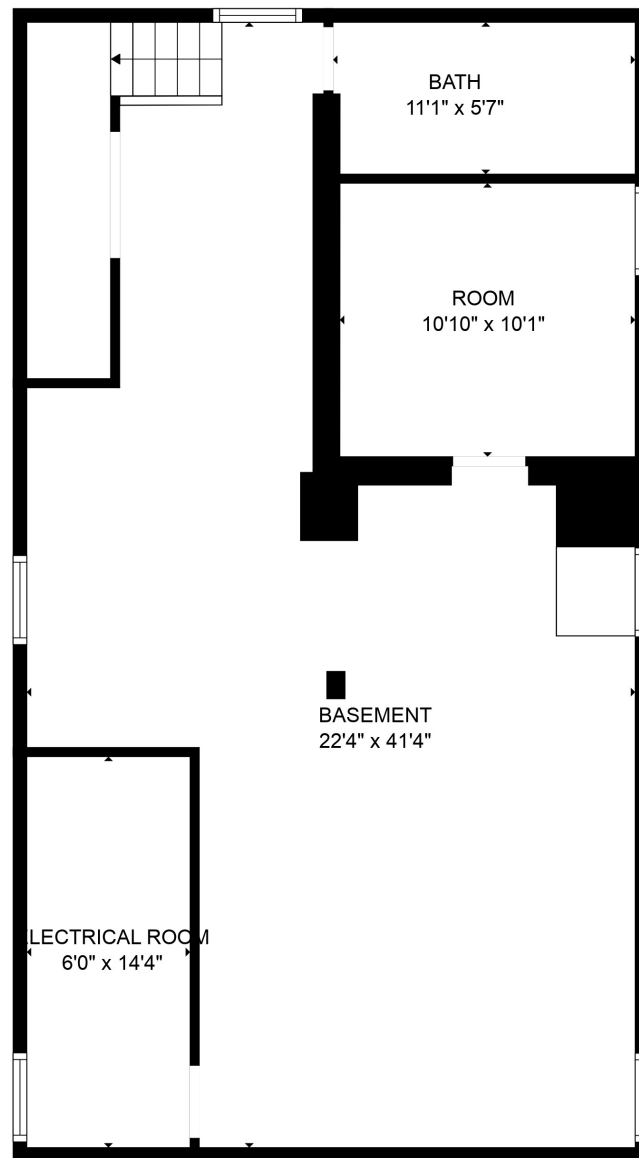

FLOOR 1

FLOOR 2

Total scanned area: 1986 sq. ft

Total scanned area: 1986 sq. ft

MEASUREMENTS ARE CALCULATED BY CUBICASA TECHNOLOGY. DEEMED HIGHLY RELIABLE BUT NOT GUARANTEED.

Total scanned area: 1986 sq. ft