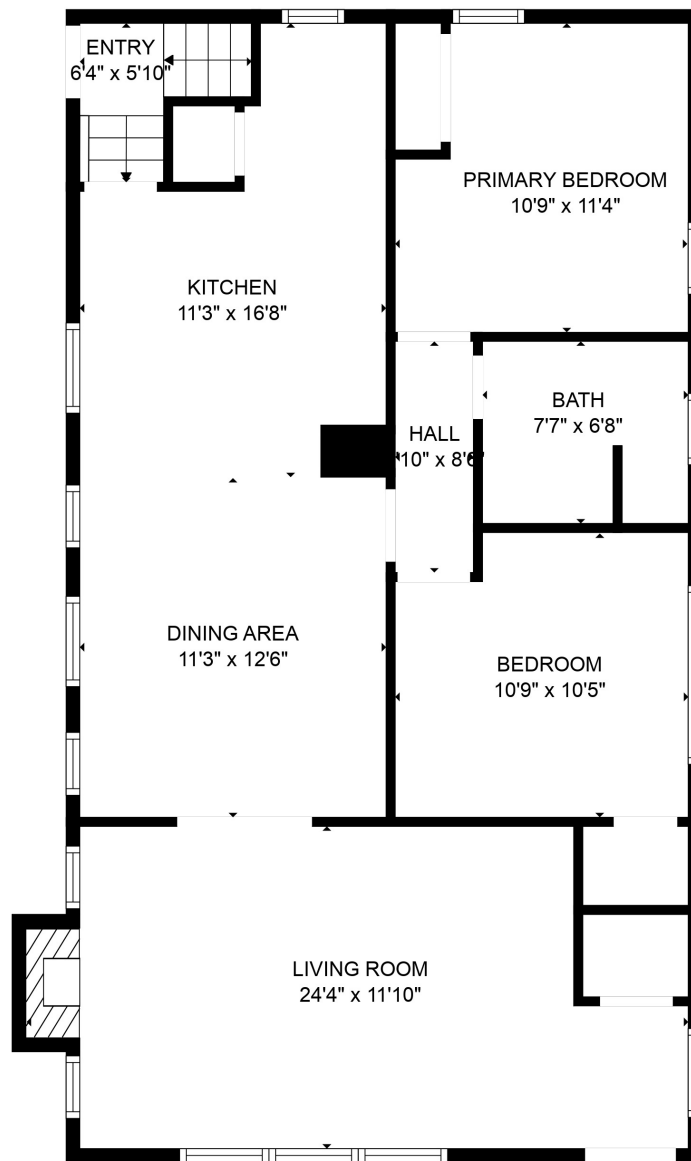

FLOOR 1

FLOOR 2

Total scanned area: 1986 sq. ft

Total scanned area: 1986 sq. ft

MEASUREMENTS ARE CALCULATED BY CUBICASA TECHNOLOGY. DEEMED HIGHLY RELIABLE BUT NOT GUARANTEED.

Total scanned area: 1986 sq. ft