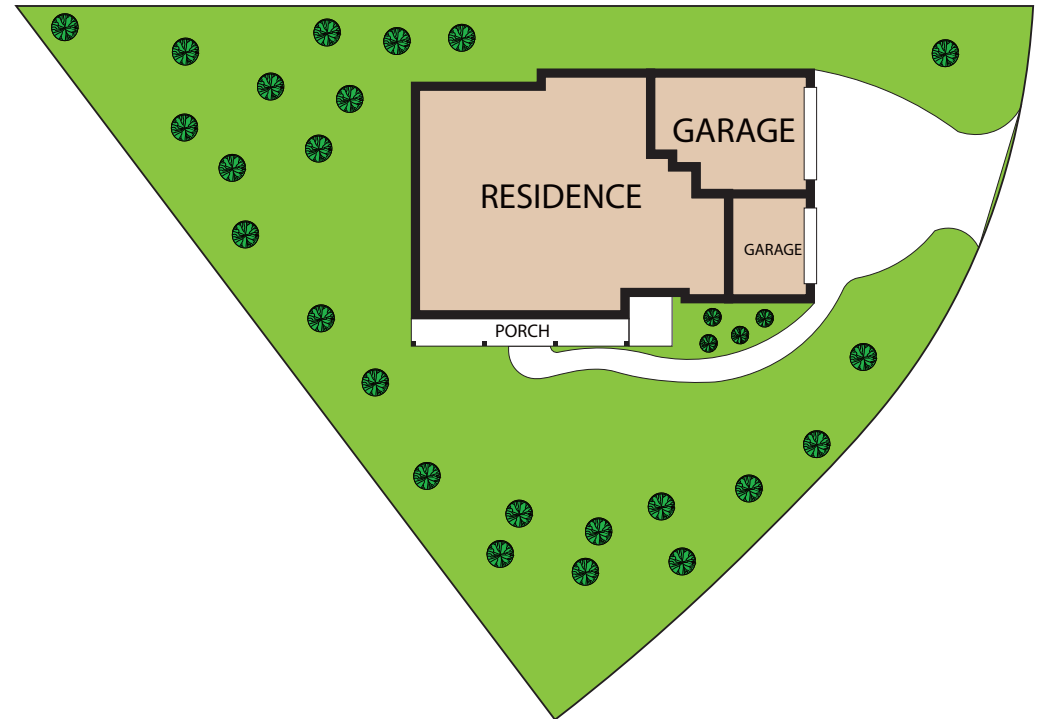

**SECOND FLOOR**

**FIRST FLOOR**

**BASEMENT**

60 Arboredge Way, Fitchburg 53711  
TOTAL APPROX. FLOOR AREA 4,799 SQ.FT

Whilst every attempt has been made to ensure the accuracy of the floor plan contained here, measurements of doors, windows, rooms and any other items are approximate and no responsibility is taken for any error, omission, or misstatement. This plan is for illustrative purposes only and should be used as such by any prospective purchaser.