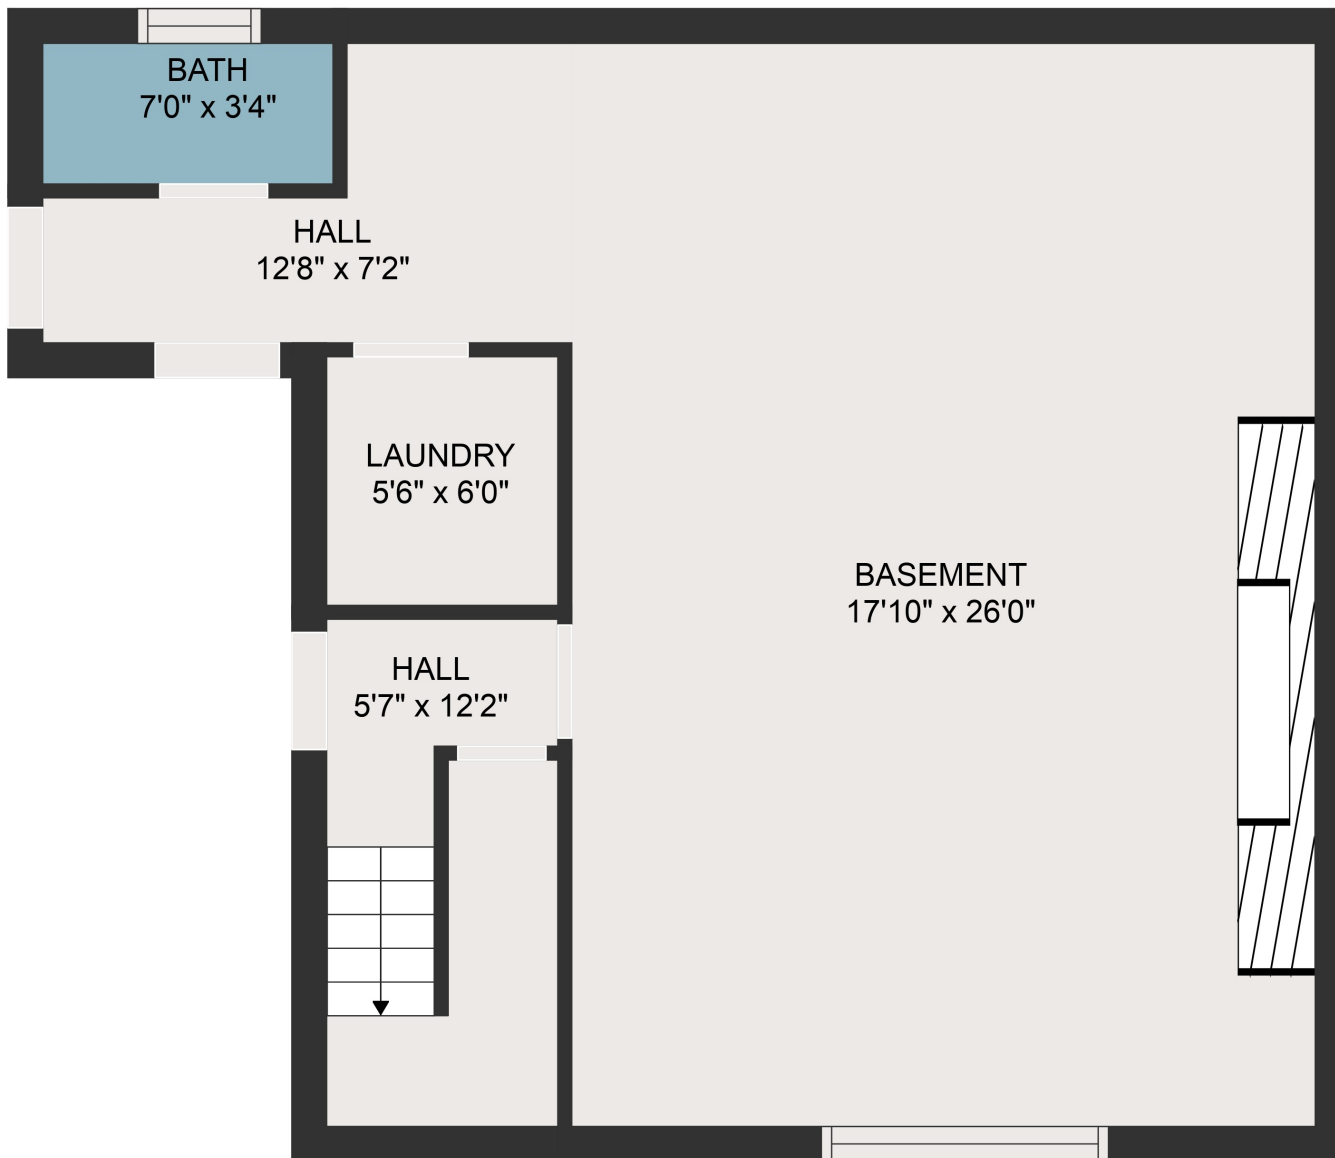

FLOOR 2

FLOOR 1

GROSS INTERNAL AREA
 FLOOR 1: 664 sq. ft, FLOOR 2: 1363 sq. ft
 TOTAL: 2027 sq. ft

MEASUREMENTS ARE DEEMED HIGHLY RELIABLE BUT NOT GUARANTEED.

GROSS INTERNAL AREA
FLOOR 1: 664 sq. ft, FLOOR 2: 1363 sq. ft
TOTAL: 2027 sq. ft
MEASUREMENTS ARE DEEMED HIGHLY RELIABLE BUT NOT GUARANTEED.

GROSS INTERNAL AREA
FLOOR 1: 664 sq. ft, FLOOR 2: 1363 sq. ft
TOTAL: 2027 sq. ft
MEASUREMENTS ARE DEEMED HIGHLY RELIABLE BUT NOT GUARANTEED.