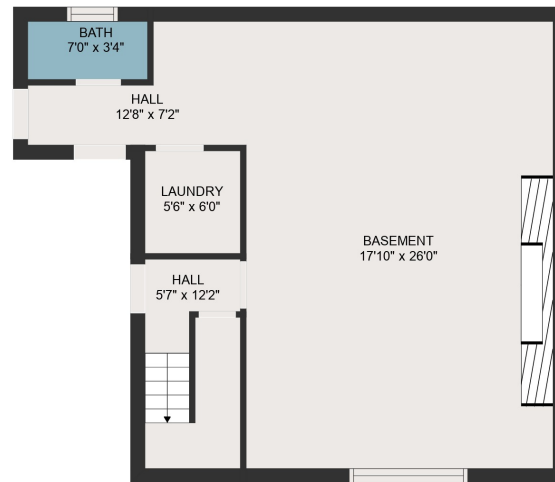

FLOOR 2

FLOOR 1

GROSS INTERNAL AREA
 FLOOR 1: 664 sq. ft, FLOOR 2: 1363 sq. ft
 TOTAL: 2027 sq. ft

MEASUREMENTS ARE DEEMED HIGHLY RELIABLE BUT NOT GUARANTEED.

GROSS INTERNAL AREA
FLOOR 1: 664 sq. ft, FLOOR 2: 1363 sq. ft
TOTAL: 2027 sq. ft
MEASUREMENTS ARE DEEMED HIGHLY RELIABLE BUT NOT GUARANTEED.

GROSS INTERNAL AREA
FLOOR 1: 664 sq. ft, FLOOR 2: 1363 sq. ft
TOTAL: 2027 sq. ft
MEASUREMENTS ARE DEEMED HIGHLY RELIABLE BUT NOT GUARANTEED.